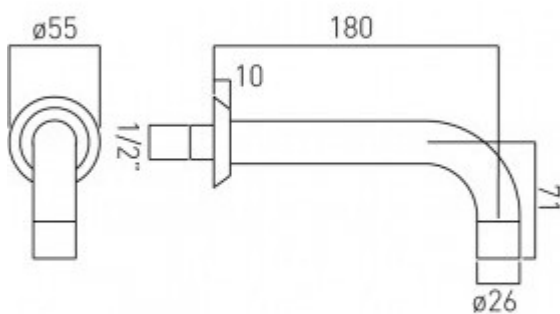

technical drawing

description:

bath spout
wall mounted
1/2" x 12mm threaded connections
sleeve slides entire length of spout

finishes:

chrome

minimum operating pressure: 0.2 bar LP

guarantee:

12 year guarantee