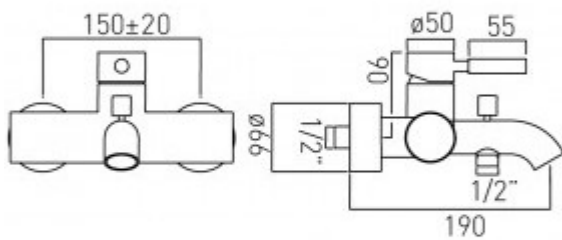

technical drawing

**description:**

exposed bath shower mixer  
single lever  
wall mounted  
without shower kit  
with water flow straightener  
with water flow aerator  
ceramic cartridge CAR-K40B  
1/2" x 3/4" x 44mm eccentrics

**finishes:**

chrome

**minimum operating pressure:** 1.5 bar MP

**Eco flow regulator:** FR-SHOWER/9-C/P

**guarantee:**

12 year guarantee

VADO wedmore road cheddar somerset england bs27 3eb

tel 01934 744466 fax 01934 744345 sales@vado-uk.com www.vado-uk.com