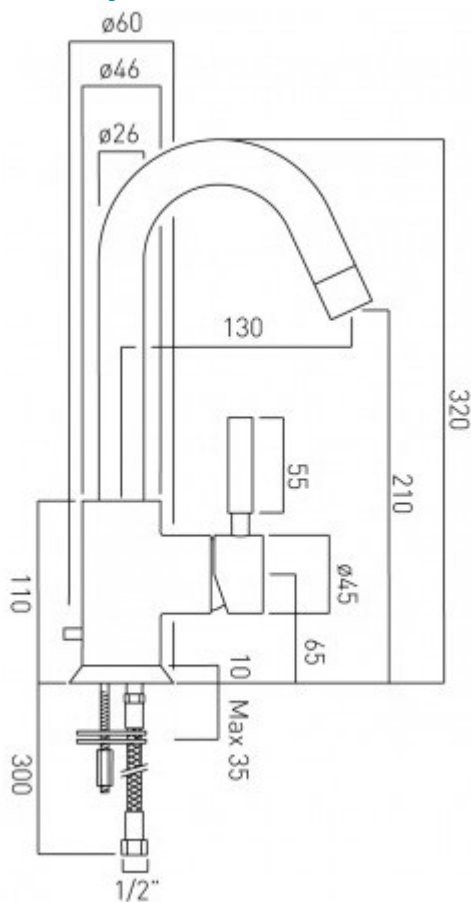

technical drawing

**description:**

mono basin mixer  
single lever  
deck mounted  
spout can swivel or be fixed  
with pop-up waste  
with water flow straightener  
with water flow aerator  
ceramic cartridge CAR-K35B  
2 x 1/2" nut x 400mm flexipipe connections  
deck mount drill hole diameter 33mm

**finishes:**

chrome

**minimum operating pressure:** 0.3 bar LP

**Eco flow regulator:** FR-100/5-PLA

**guarantee:**

12 year guarantee

VADO wedmore road cheddar somerset england bs27 3eb

tel 01934 744466 fax 01934 744345 sales@vado-uk.com www.vado-uk.com