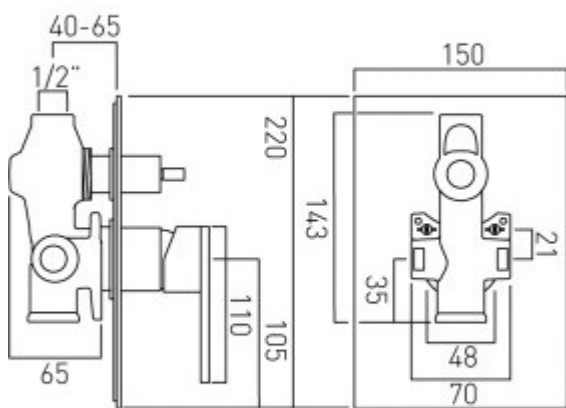

technical drawing

**description:**

concealed shower valve with diverter  
single lever  
wall mounted  
ceramic cartridge CAR-K40A  
2 x 1/2" inlets  
2 x 1/2" outlets  
min-max wall mount 75-100mm  
optimum installation depth 88mm