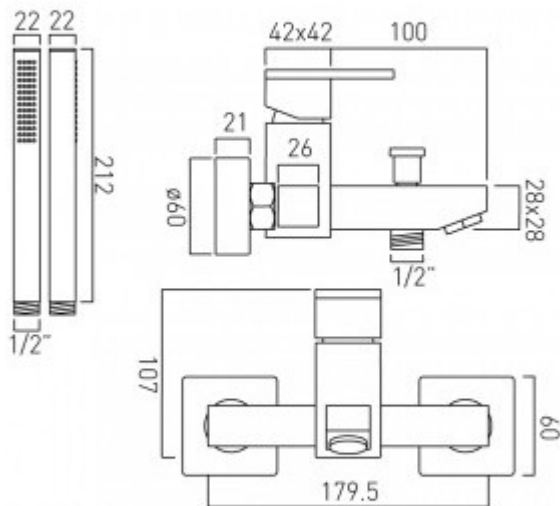

technical drawing

description:

exposed bath shower mixer  
single lever  
wall mounted  
with shower kit  
with water flow straightener  
with water flow aerator  
ceramic cartridge CAR-K40B  
1/2" x 3/4" x 45mm eccentrics connections

finishes:

chrome

minimum operating pressure: 1.5 bar MP

**Eco** flow regulator: FR-SHOWER/9-C/P

guarantee:

12 year guarantee

VADO wedmore road cheddar somerset england bs27 3eb

tel 01934 744466 fax 01934 744345 sales@vado-uk.com www.vado-uk.com