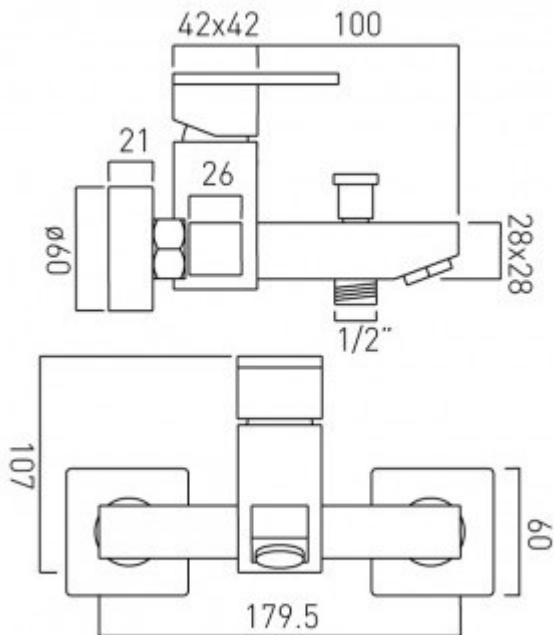

technical drawing

description:

exposed bath shower mixer
single lever
wall mounted
without shower kit
with water flow straightener
with water flow aerator
ceramic cartridge CAR-K40B
1/2" x 3/4" x 45mm eccentrics connections

finishes:

chrome

minimum operating pressure: 1.5 bar MP

Eco flow regulator: FR-SHOWER/9-C/P

guarantee:

12 year guarantee

VADO wedmore road cheddar somerset england bs27 3eb

tel 01934 744466 fax 01934 744345 sales@vado-uk.com www.vado-uk.com