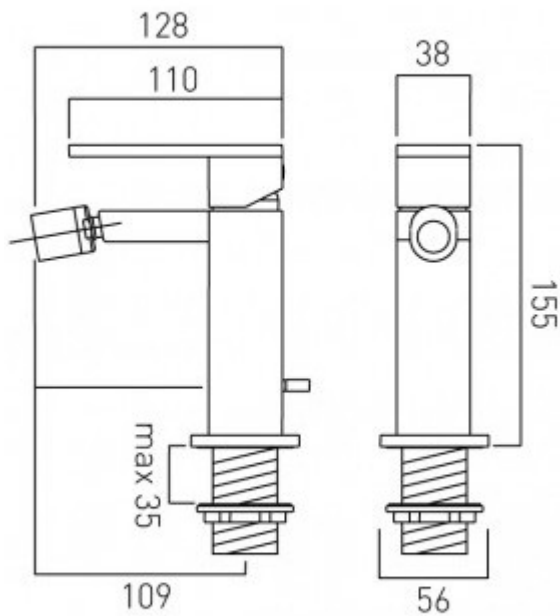

technical drawing

description:

mono bidet mixer
single lever
with pop-up waste
with water flow aerator
ceramic cartridge CAR-K28A
2 x 1/2" nut x 550mm flexipipe connections
deck mount drill hole diameter 34mm

finishes:

chrome

minimum operating pressure: 1.0 bar MP

Eco flow regulator: FR-100/5-PLA

guarantee:

12 year guarantee

VADO wedmore road cheddar somerset england bs27 3eb

tel 01934 744466 fax 01934 744345 sales@vado-uk.com www.vado-uk.com