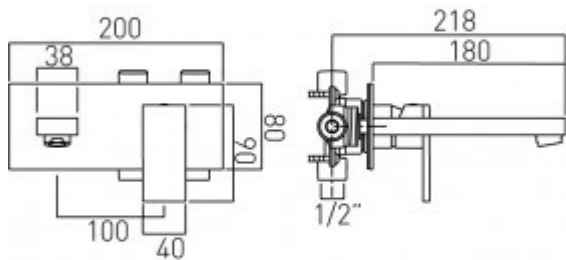

technical drawing

description:

2 hole basin mixer
single lever
wall mounted
with rectangular backplate
with water flow aerator
ceramic cartridge CAR-K35B
2 x 1/2" inlets
min-max wall mount 47-67mm

finishes:

chrome

minimum operating pressure: 1.0 bar MP

Eco flow regulator: FR-100/5-PLA

guarantee:

12 year guarantee

VADO wedmore road cheddar somerset england bs27 3eb

tel 01934 744466 fax 01934 744345 sales@vado-uk.com www.vado-uk.com