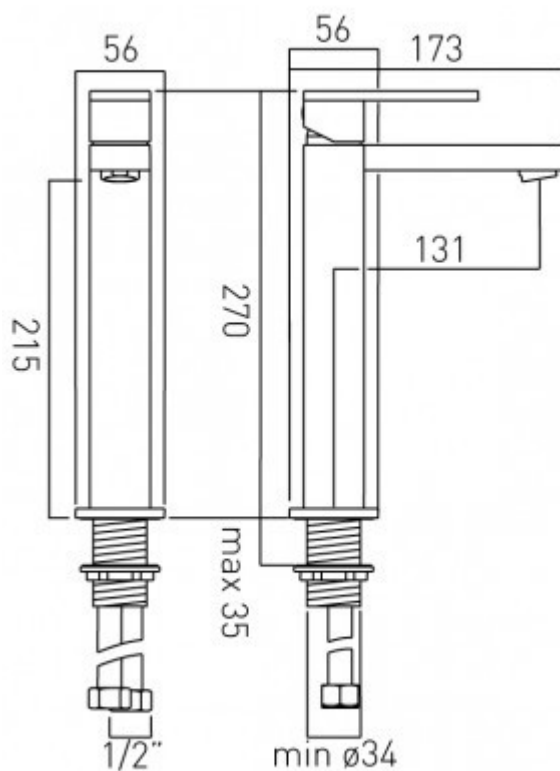

technical drawing

**description:**

extended mono basin mixer  
single lever  
deck mounted  
smooth bodied  
without clic-clac waste  
with water flow aerator  
ceramic cartridge CAR-K28A  
2 x 1/2" nut x 560mm flexipipe connections  
deck mount drill hole diameter 34mm

**finishes:**

chrome

**minimum operating pressure:** 1.0 bar MP

**Eco** flow regulator: FR-100/5-PLA

**guarantee:**

12 year guarantee

VADO wedmore road cheddar somerset england bs27 3eb

tel 01934 744466 fax 01934 744345 sales@vado-uk.com www.vado-uk.com