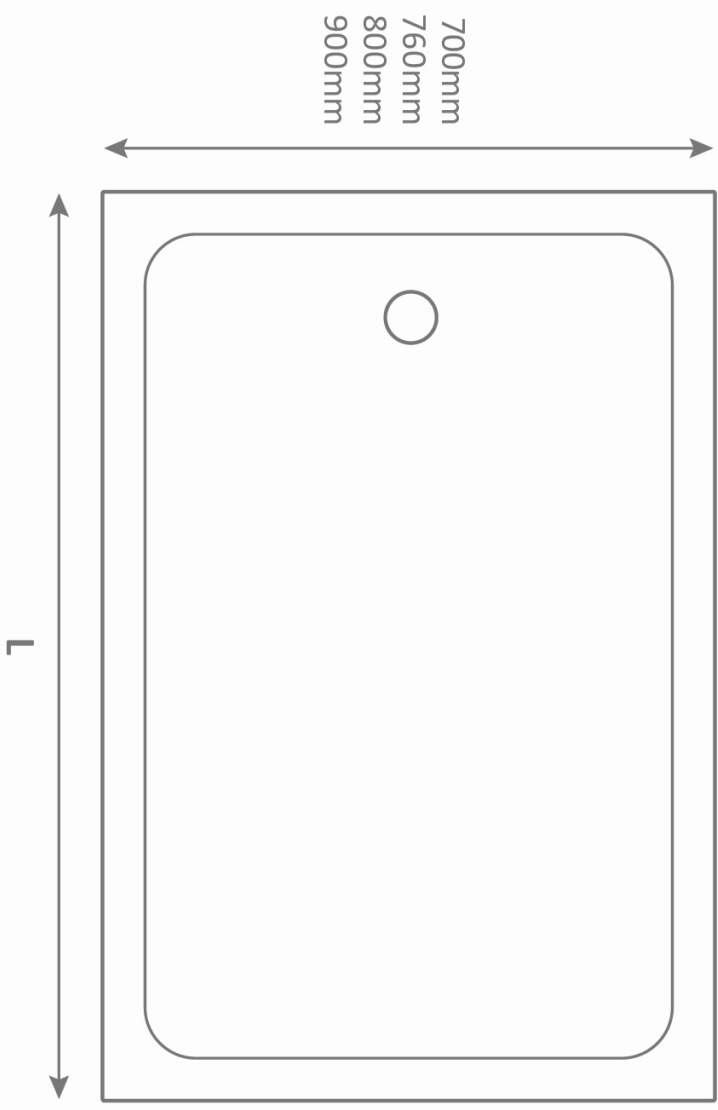

Mira Flight Low - Rectangle

Technical Drawings

700mm
760mm
800mm
900mm

Length (L)
900mm
1000mm
1100mm
1200mm
1400mm
1500mm
1600mm
1700mm