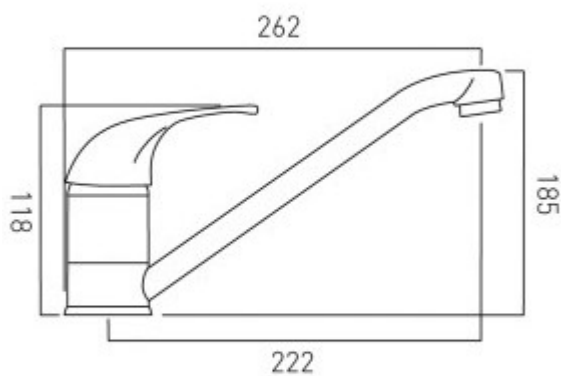

technical drawing

description:

mono sink mixer
single lever
deck mounted
with swivel spout
with water flow aerator
ceramic cartridge CAR-K40A/MAT
2 x 1/2" (nut) x 350mm flexipipe connections
deck mount drill hole diameter 34mm

finishes:

chrome

minimum operating pressure: 0.5 bar LP

ECO flow regulator: FR-100/5-PLA

guarantee:

12 year guarantee

VADO wedmore road cheddar somerset england bs27 3eb

tel 01934 744466 fax 01934 744345 sales@vado-uk.com www.vado-uk.com