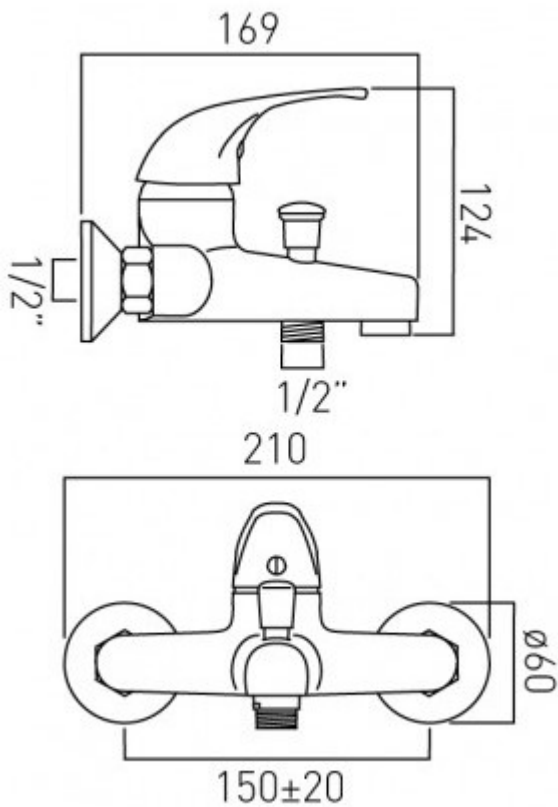

technical drawing

description:

exposed bath shower mixer
single lever
wall mounted
without shower kit
with water flow aerator
ceramic cartridge CAR-K40A/MAT
3/4" x 1/2" x 40mm eccentrics

finishes:

chrome

minimum operating pressure: 1.5 bar MP