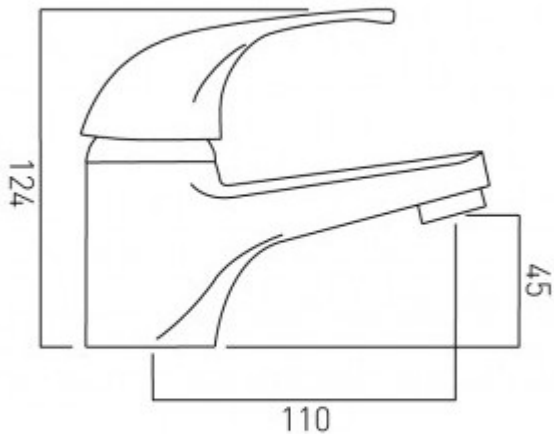

technical drawing

description:

mono basin mixer
single lever
deck mounted
smooth bodied
without clic-clac waste
with water flow aerator
ceramic cartridge CAR-K40A/MAT
2 x 1/2" (nut) x 340mm flexipipe connections
deck mount drill hole diameter 35mm

finishes:

chrome

minimum operating pressure: 0.2 bar LP

Eco flow regulator: FR-100/5-PLA

guarantee:

12 year guarantee

VADO wedmore road cheddar somerset england bs27 3eb

tel 01934 744466 fax 01934 744345 sales@vado-uk.com www.vado-uk.com