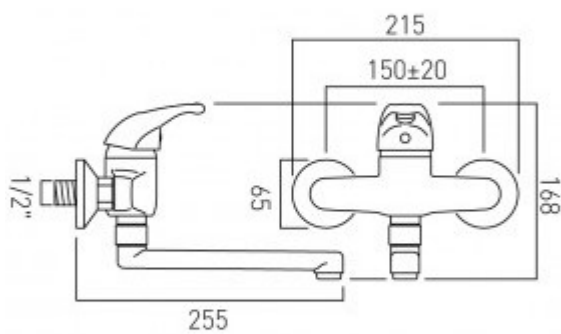

technical drawing

description:

exposed sink mixer
wall mounted
with swivel spout
with water flow straightener
with water flow aerator
ceramic cartridge CAR-K40A
3/4" x 1/2" x 40mm eccentrics

finishes:

chrome