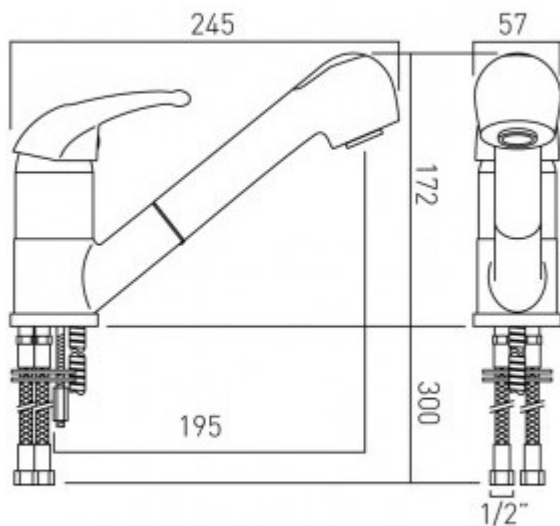

technical drawing

description:

mono sink mixer
single lever
deck mounted
with swivel spout
with pull out hand spray
with shower spray type head aerator
ceramic cartridge CAR-K40A
2 x 1/2" nut x 300mm flexipipe connections
deck mount drill hole diameter 38mm

finishes:

chrome

minimum operating pressure: 1.0 bar MP

Eco flow regulator: FR-FLEXI/5-PLA

guarantee:

12 year guarantee

VADO wedmore road cheddar somerset england bs27 3eb

tel 01934 744466 fax 01934 744345 sales@vado-uk.com www.vado-uk.com