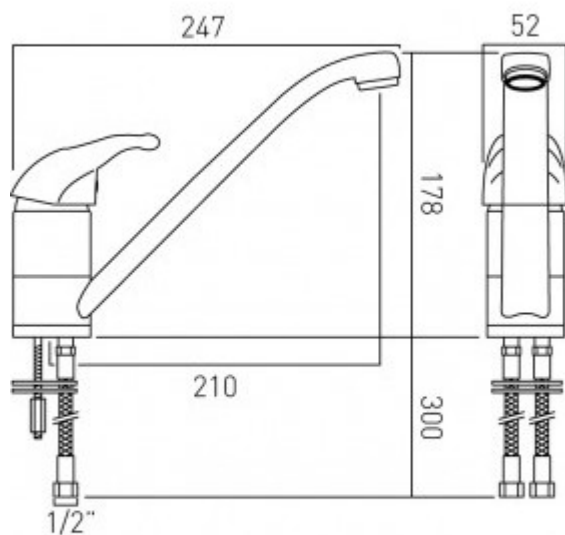

technical drawing

description:

mono sink mixer
single lever
deck mounted
with swivel spout
with water flow straightener
with water flow aerator
ceramic cartridge CAR-K40A
2 x 1/2" (nut) x 300mm flexipipe connections
deck mount drill hole diameter 32mm

finishes:

chrome

minimum operating pressure: 0.5 bar LP

Eco flow regulator: FR-100/5-PLA

guarantee:

12 year guarantee

VADO wedmore road cheddar somerset england bs27 3eb

tel 01934 744466 fax 01934 744345 sales@vado-uk.com www.vado-uk.com