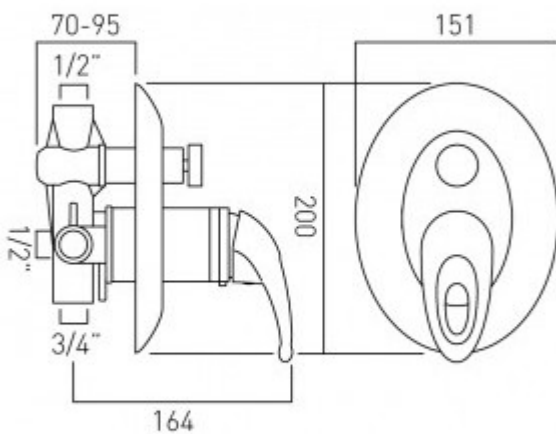

**technical drawing**

**description:**

concealed thermostatic shower valve  
with diverter  
single lever  
wall mounted  
thermostatic cartridge CAR-KT46  
2 x 1/2" inlets  
1 x 1/2" outlet  
1 x 3/4" outlet  
min-max wall mount 70-95mm  
optimum installation depth 83mm