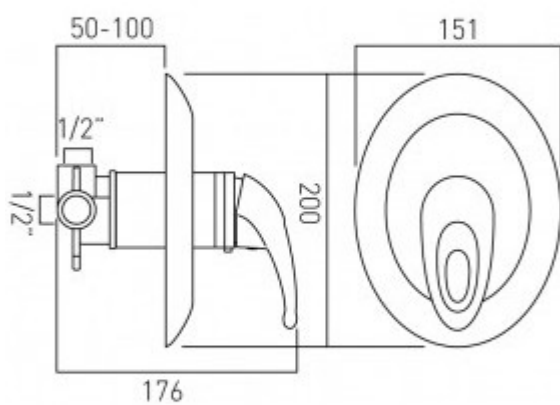

technical drawing

description:

concealed thermostatic shower valve
single lever
wall mounted
thermostatic cartridge CAR-KT46
2 x 1/2" inlets
1 x 1/2" outlet
min-max wall mount 50-100mm
optimum installation depth 75mm