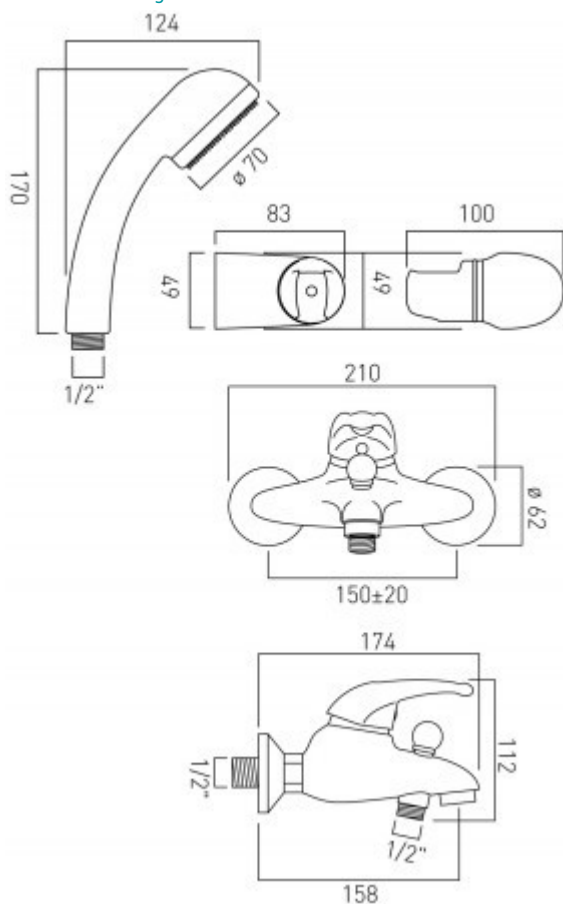

**technical drawing**

**description:**

exposed bath shower mixer  
single lever  
wall mounted  
with shower kit  
with water flow aerator  
with water flow straightener  
ceramic cartridge CAR-K40B  
3/4" x 1/2" x 40mm eccentrics

**finishes:**

chrome

**minimum operating pressure:** 1.0 bar MP

**ECO flow regulator:** FR-SHOWER/9-C/P

**guarantee:**

12 year guarantee

VADO wedmore road cheddar somerset england bs27 3eb

tel 01934 744466 fax 01934 744345 sales@vado-uk.com www.vado-uk.com