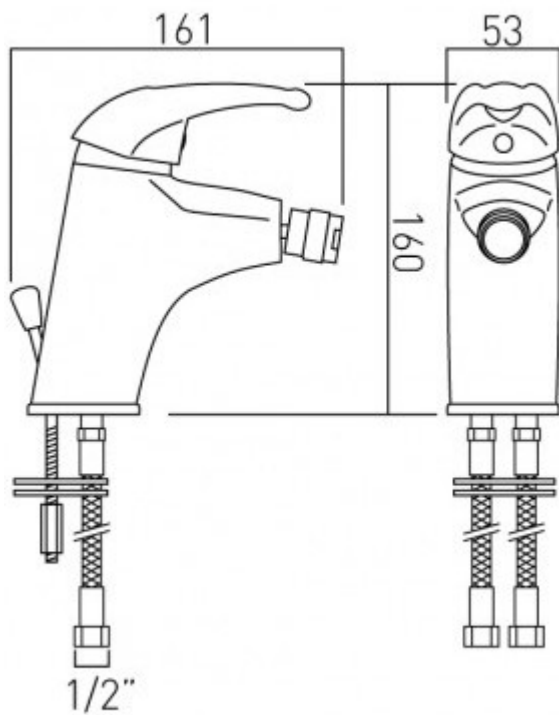

technical drawing

**description:**

mono bidet mixer  
single lever  
deck mounted  
with pop-up waste  
with water flow aerator  
with water flow straightener  
ceramic cartridge CAR-K40B  
2 x 1/2" (nut) x 300mm flexipipe connections  
deck mount drill hole diameter 34mm

**finishes:**

chrome

**minimum operating pressure:** 0.2 bar LP

**Eco** flow regulator: FR-100/5-PLA

**guarantee:**

12 year guarantee

VADO wedmore road cheddar somerset england bs27 3eb

tel 01934 744466 fax 01934 744345 sales@vado-uk.com www.vado-uk.com