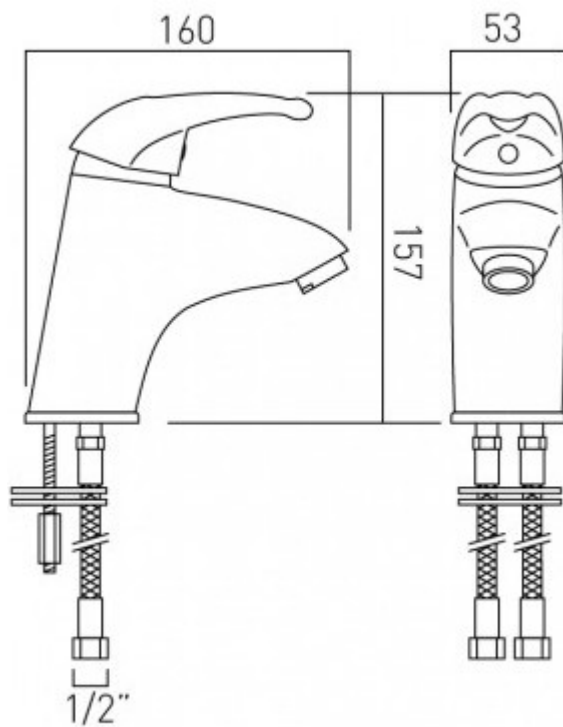

technical drawing

**description:**

mono basin mixer  
single lever  
deck mounted  
smooth bodied  
without clic-clac waste  
ceramic cartridge CAR-K40B  
2 x 1/2" (nut) x 300mm flexipipe connections  
deck mount drill hole diameter 34mm

**finishes:**

chrome

**minimum operating pressure:** 0.2 bar LP

**flow regulator:** FR-100/5-PLA

**guarantee:**

12 year guarantee

VADO wedmore road cheddar somerset england bs27 3eb

tel 01934 744466 fax 01934 744345 sales@vado-uk.com www.vado-uk.com