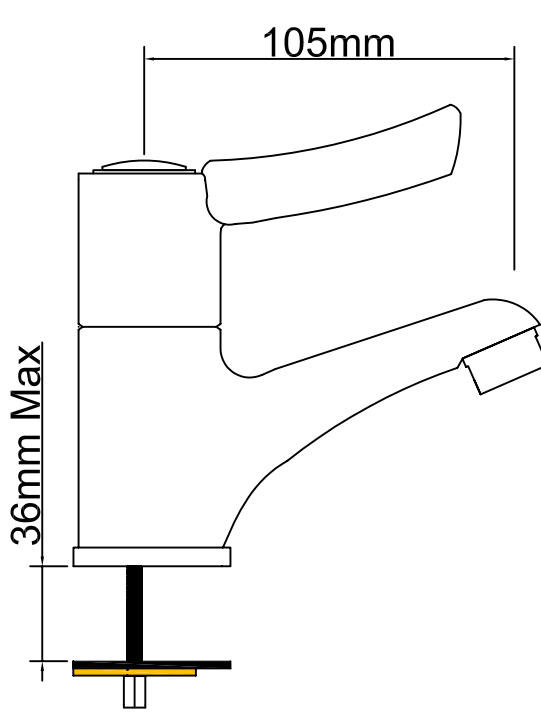

B

C

D

E

F

Recommended Deck  
Hole Dia 37mm

www.intaco.co.uk  
sales@intaco.co.uk  
Tel: +44 (0) 1889 207200  
Fax: +44 (0)1889 271172

Title: LO-980CP - Lever Operated Sequential Tap

Drawn: C.E	Checked: G.P	App'd
Date: 14/02/2006	Date: 14/02/2006	Date:

1 2 3 4