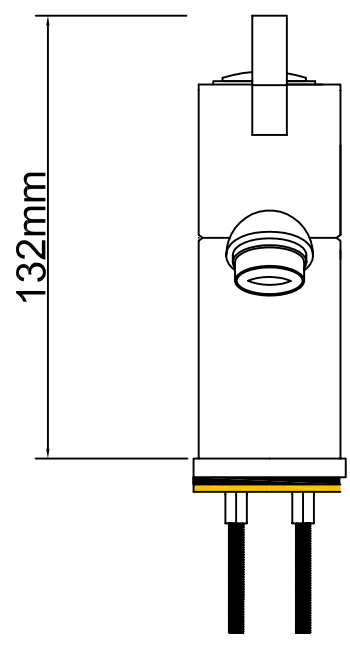

B

C

D

E

F

Recommended Deck  
Hole Dia 37mm

www.intaco.co.uk  
sales@intaco.co.uk  
Tel: +44 (0) 1889 207200  
Fax: +44 (0)1889 271172

Title: LO-980CP - Lever Operated Sequential Tap