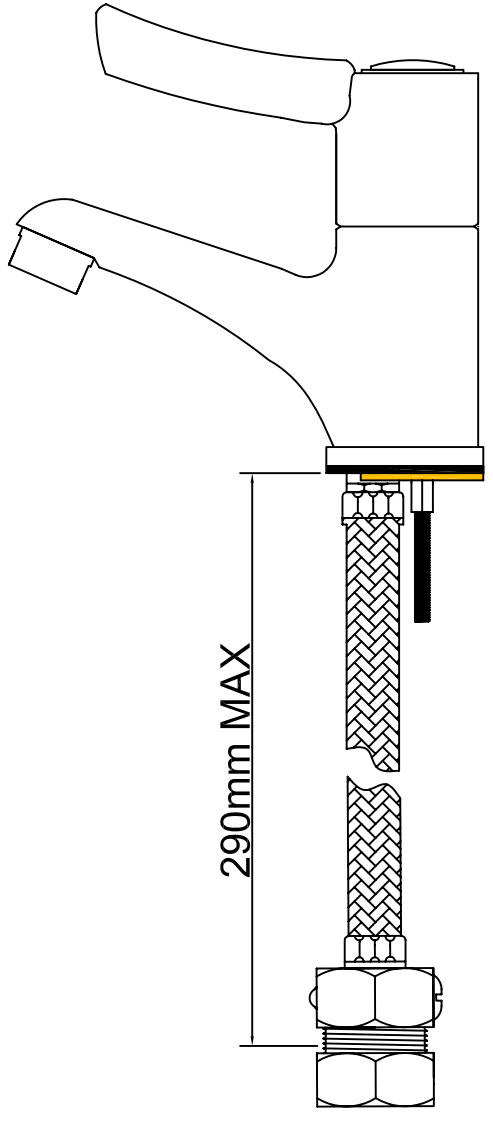

B

C

D

E

F

Recommended Deck  
Hole Dia 37mm

www.intaco.co.uk  
sales@intaco.co.uk  
Tel: +44 (0) 1889 207200  
Fax: +44 (0)1889 271172

Title: LO-980CP - Lever Operated Sequential Tap

Drawn: C.E	Checked: G.P	App'd
Date: 14/02/2006	Date: 14/02/2006	Date:

1 2 3 4