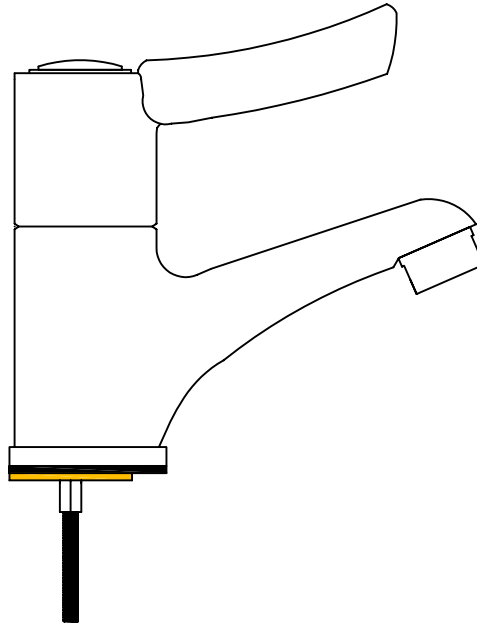

B

C

D

E

F

Recommended Deck  
Hole Dia 37mm

www.intaco.co.uk  
sales@intaco.co.uk  
Tel: +44 (0) 1889 207200  
Fax: +44 (0)1889 271172

Title: LO-980CP - Lever Operated Sequential Tap