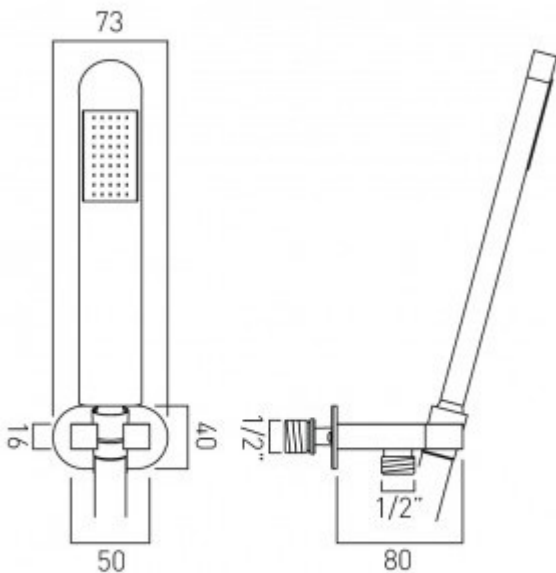

technical drawing

description:

single function mini shower kit
wall mounted
with hose and bracket with integral outlet
1/2" inlet
min-max wall mount 0-11mm

finishes:

chrome

minimum operating pressure: 1.0 bar MP