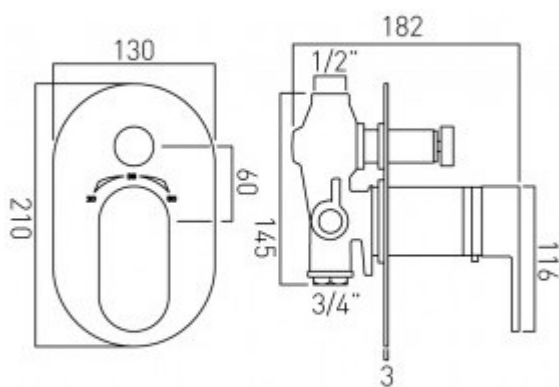

technical drawing

description:

concealed thermostatic shower valve
with diverter
single lever
wall mounted
thermostatic cartridge CAR-KT46
2 x 1/2" female inlets
1 x 1/2" female outlet (top)
1 x 3/4" female outlet (bottom)
min-max wall mount 70-95mm
optimum installation depth 83mm