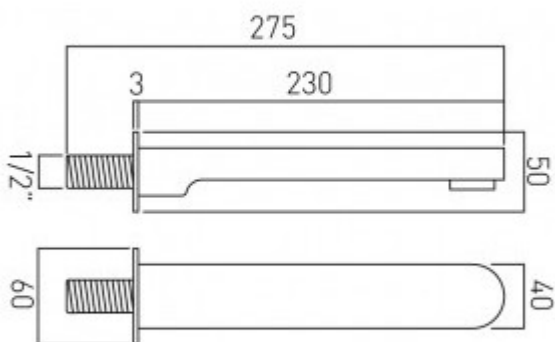

technical drawing

description:

bath spout
wall mounted
with water flow aerator
1/2" x 45mm male threaded connection
wall mount drill hole diameter 22mm

finishes:

chrome

minimum operating pressure: 0.2 bar LP