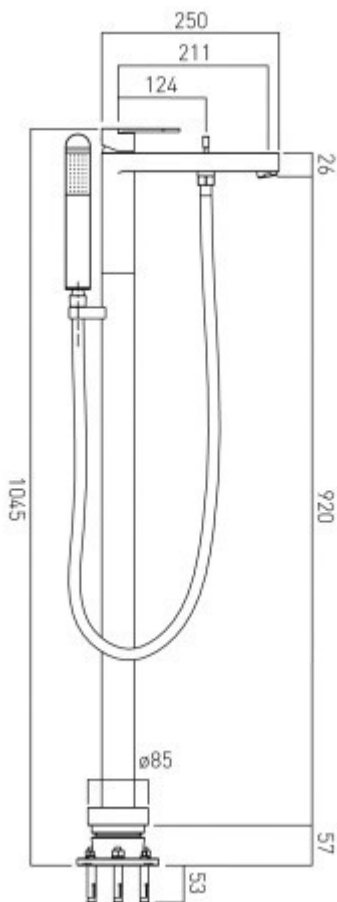

## Technical sheet: LIF-133+K-C/P

### technical drawing

### description:

bath shower mixer  
single lever  
floor mounted  
with shower kit  
with water flow aerator  
ceramic cartridge CAR-K35A  
2 x 1/2" female inlets  
clearance 920mm from floor to spout

### finishes:

chrome

minimum operating pressure: 3.0 bar HP

**Eco** flow regulator: FR-SHOWER/9-C/P