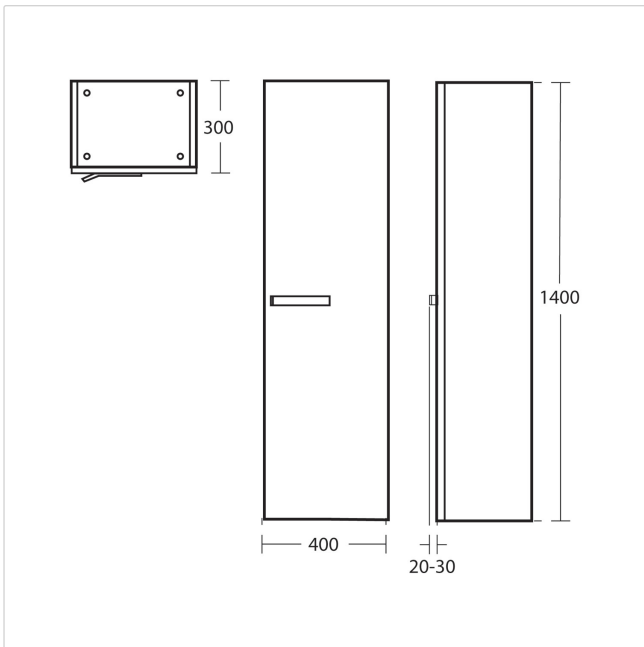

Frequently used applications

Hotels

Residential

Tel: 0870 122
8822
Fax: 0870 122
8282
Email: info@ideal
alspec.co.uk
Web: www.ideal
spec.co.uk

Date created: 27/02/2015