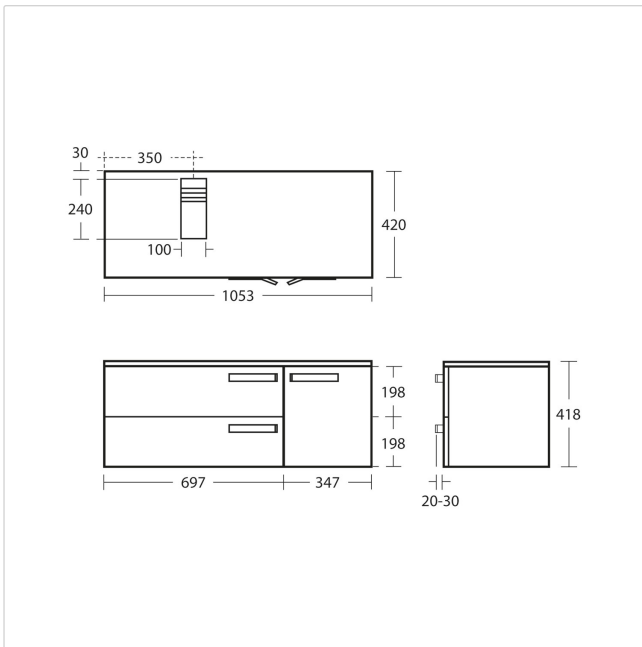

Strada 1050mm combination washbasin unit - left hand

Illustrated

- K2727** Strada Wall mounted combination storage unit 1050 (700mm 2 drawer unit and 350mm 1 door unit) and worktop gloss white - left hand
- K0782** Strada 70cm countertop basin one taphole
- E0070** Basin fixing set with 14cm rag bolts for solid walls
- J4284** Space saving trap and waste pipe assembly for use with furniture basin units
- A6295** Strada single lever basin mixer with pop up waste

Configuration options

Material

Lacquered MDF

Standards

EN 14749:2005

Weights

K2727 39.00KG
K0782 17.00KG
E0070 0.20KG
J4284 0.10KG
A6295 2.49KG

Special Notes

Please note when ordering the gloss grey variant the total product code changed not just finish code, as highlighted in "options"

Colours

Gloss White (WG)

Frequently used applications

Hotels

Residential

Tel: 0870 122 8822
Fax: 0870 122 8282
Email: info@idealspec.co.uk
Web: www.idealspec.co.uk