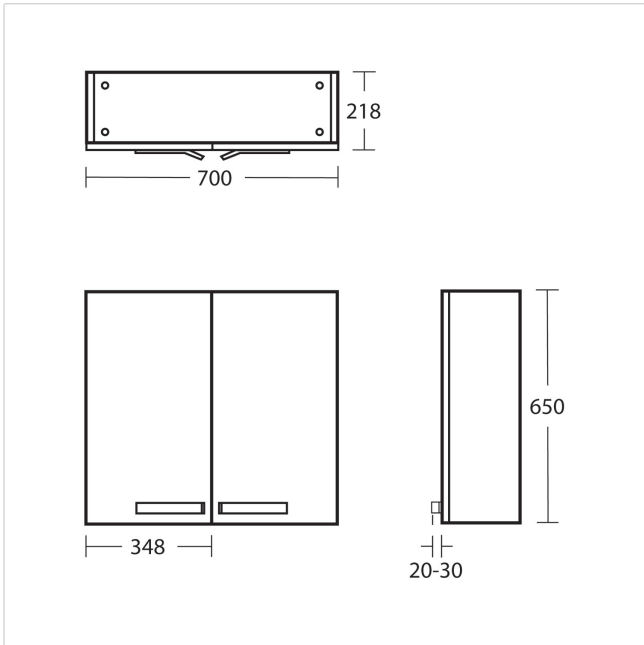

Tel: 0870 122 8822
Fax: 0870 122 8282
Email: info@idealspec.co.uk
Web: www.idealspec.co.uk