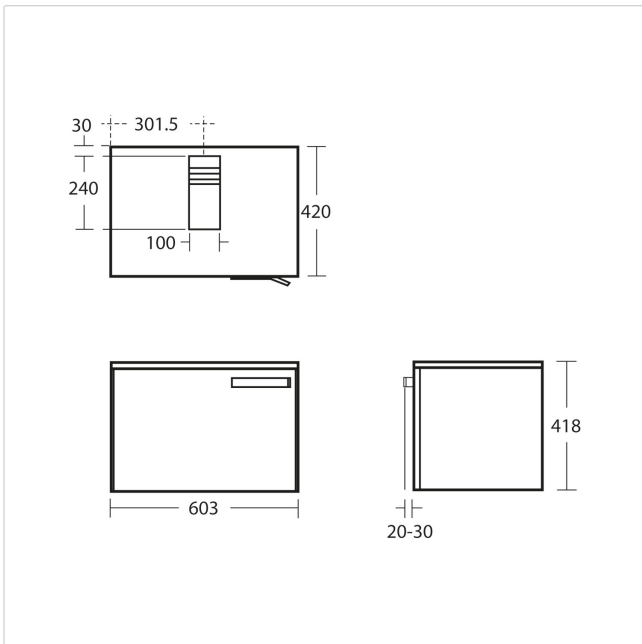

Frequently used applications

Hotels

Residential

Tel: 0870 122 8822
Fax: 0870 122 8282
Email: info@idealspec.co.uk
Web: www.idealspec.co.uk