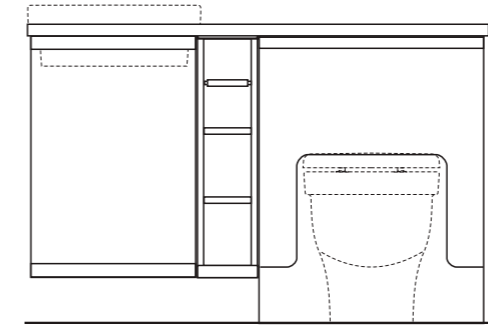

Washpoint
Trend countertop basin unit and wc unit with shelves
w1220 x d395 x h800mm
available with left or right handed worktop

Washpoint
Trend semi-countertop basin unit and wc unit
w1220 x d395 x h800mm