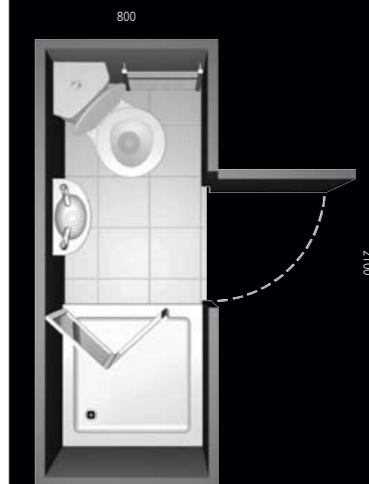

Space 55cm semi-countertop short-projection basin, back-to-wall wc suite and 150cm shower bath (left handed) with bath screen

Space furniture 45cm wc unit; 60cm basin unit; 75cm bath unit

Space 40cm micro basin and corner close coupled wc suite

Simplicity 80cm shower tray

Joy infold shower enclosure
Call 0800 590311 for an Ideal Standard Showers Studio Collection brochure