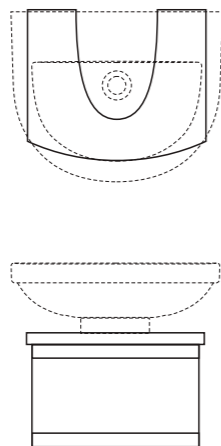

Washpoint
Trend wall mounted
440mm vessel unit for
50cm handrinse basin
w470 x d395 x h270mm