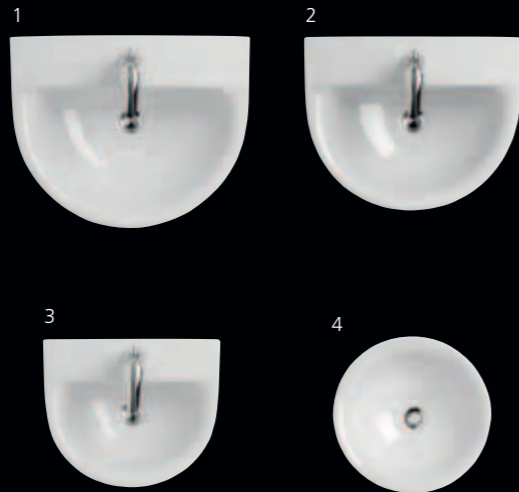

*Height includes worktop

Finishes

Oak

Walnut

Solid-surface

Contemporary stainless-steel bar handles are available separately

Create: Edge 45cm handrinse basins

Create furniture pedestal unit in oak

Idyll Two basin mixers; see p170 for the complete range

Create:Edge

The ultimate in fine-lined simplicity, Edge is a modern classic which will look good for years to come. It offers you a wide range of basins to give you real breadth of choice when designing your bathroom and includes the Edge semi-pedestal basin, a stunning example of designer style for an everyday bathroom.

Create: Edge 60cm semi-pedestal basin, close coupled wc suite with Edge seat and cover and 170 x 70cm Idealform bath with bath screen; see p70 for the complete Create bathroom range

Moonshadow standard connection shower kit; call 0800 614191 for a Trevi showers brochure

Idyll Two mixer fittings used throughout; see p170 for the complete range

Cone accessories used throughout; see p54 for the complete range

Create: Edge

Basins

- 1 60cm basin with one or two tap holes, see p70 for pedestal options
- 2 55cm basin with one or two tap holes, see p70 for pedestal options
- 3 45cm handrinse basin with one tap hole, see p70 for pedestal options
- 4 45cm vessel basin
- 5 56cm semi-countertop basin with one or two tap holes
- 6 50cm countertop basin with one or two tap holes