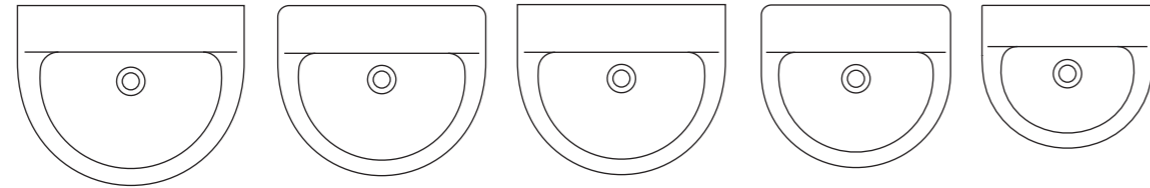

Basins

Edge 60cm basin
w650 x d485mm
h815mm (floor to rim)

Edge 55cm basin
w550 x d450mm
h805mm (floor to rim)

Edge 45cm handrinse basin
w450 x d365mm

Edge 56cm semi-countertop basin
w560 x d450mm

Edge 50cm countertop basin
w500 x d435mm