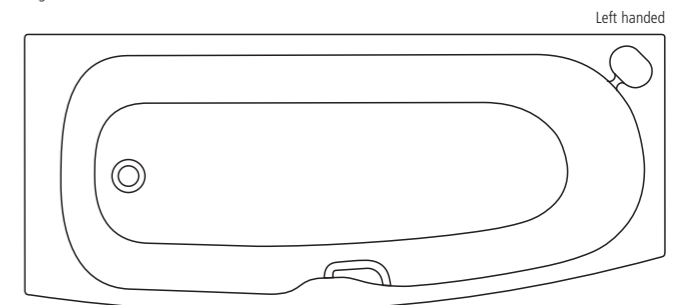

Studio
170 x 75cm Idealform shower left handed bath
1695 x 745mm
height – floor to rim 500-540mm