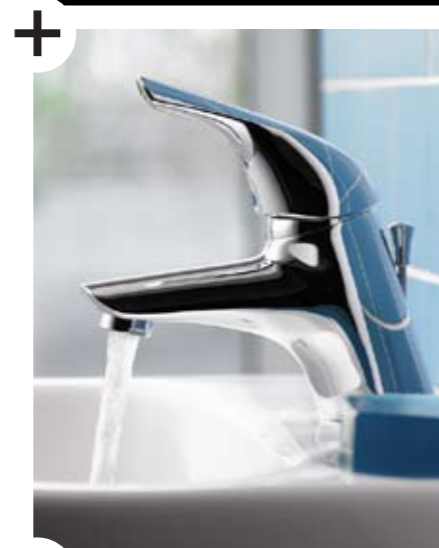

Technological innovation

Mixers and Taps Ideal Standard leads the way through technological innovation to ensure fittings are easy to install and maintain, even in hard water or low pressure areas. Many of the great engineering advances in tap manufacture were originated by Ideal Standard. These include ceramic disc technology, which controls water flow and temperature with impeccable precision, single lever operations which offer smooth, temperature-controlled water, dual controls for mixer bodies, and quarter turn operations for taps.

innovation

1 CLICK technology

The single lever basin mixer and bidet mixer incorporate a CLICK feature that encourages water saving – the user lifts the handle until they feel a slight resistance. This resistance informs the user that the fitting is delivering only 50% of its maximum flow potential. Lifting the handle further enables the fitting to deliver maximum flow. CLICK technology is available on Idyll Two, Ceramix, Ceraplan and Melange.

3 Ceramic Disc technology

The multi-port cartridge brings a unique feature for easy temperature control. A single lever controls the pressure and temperature within a unique comfort zone, between 30-45°C. This gives more sensitive control and provides smooth effortless handle operation even at high pressures. See fig. 1-4 above right.