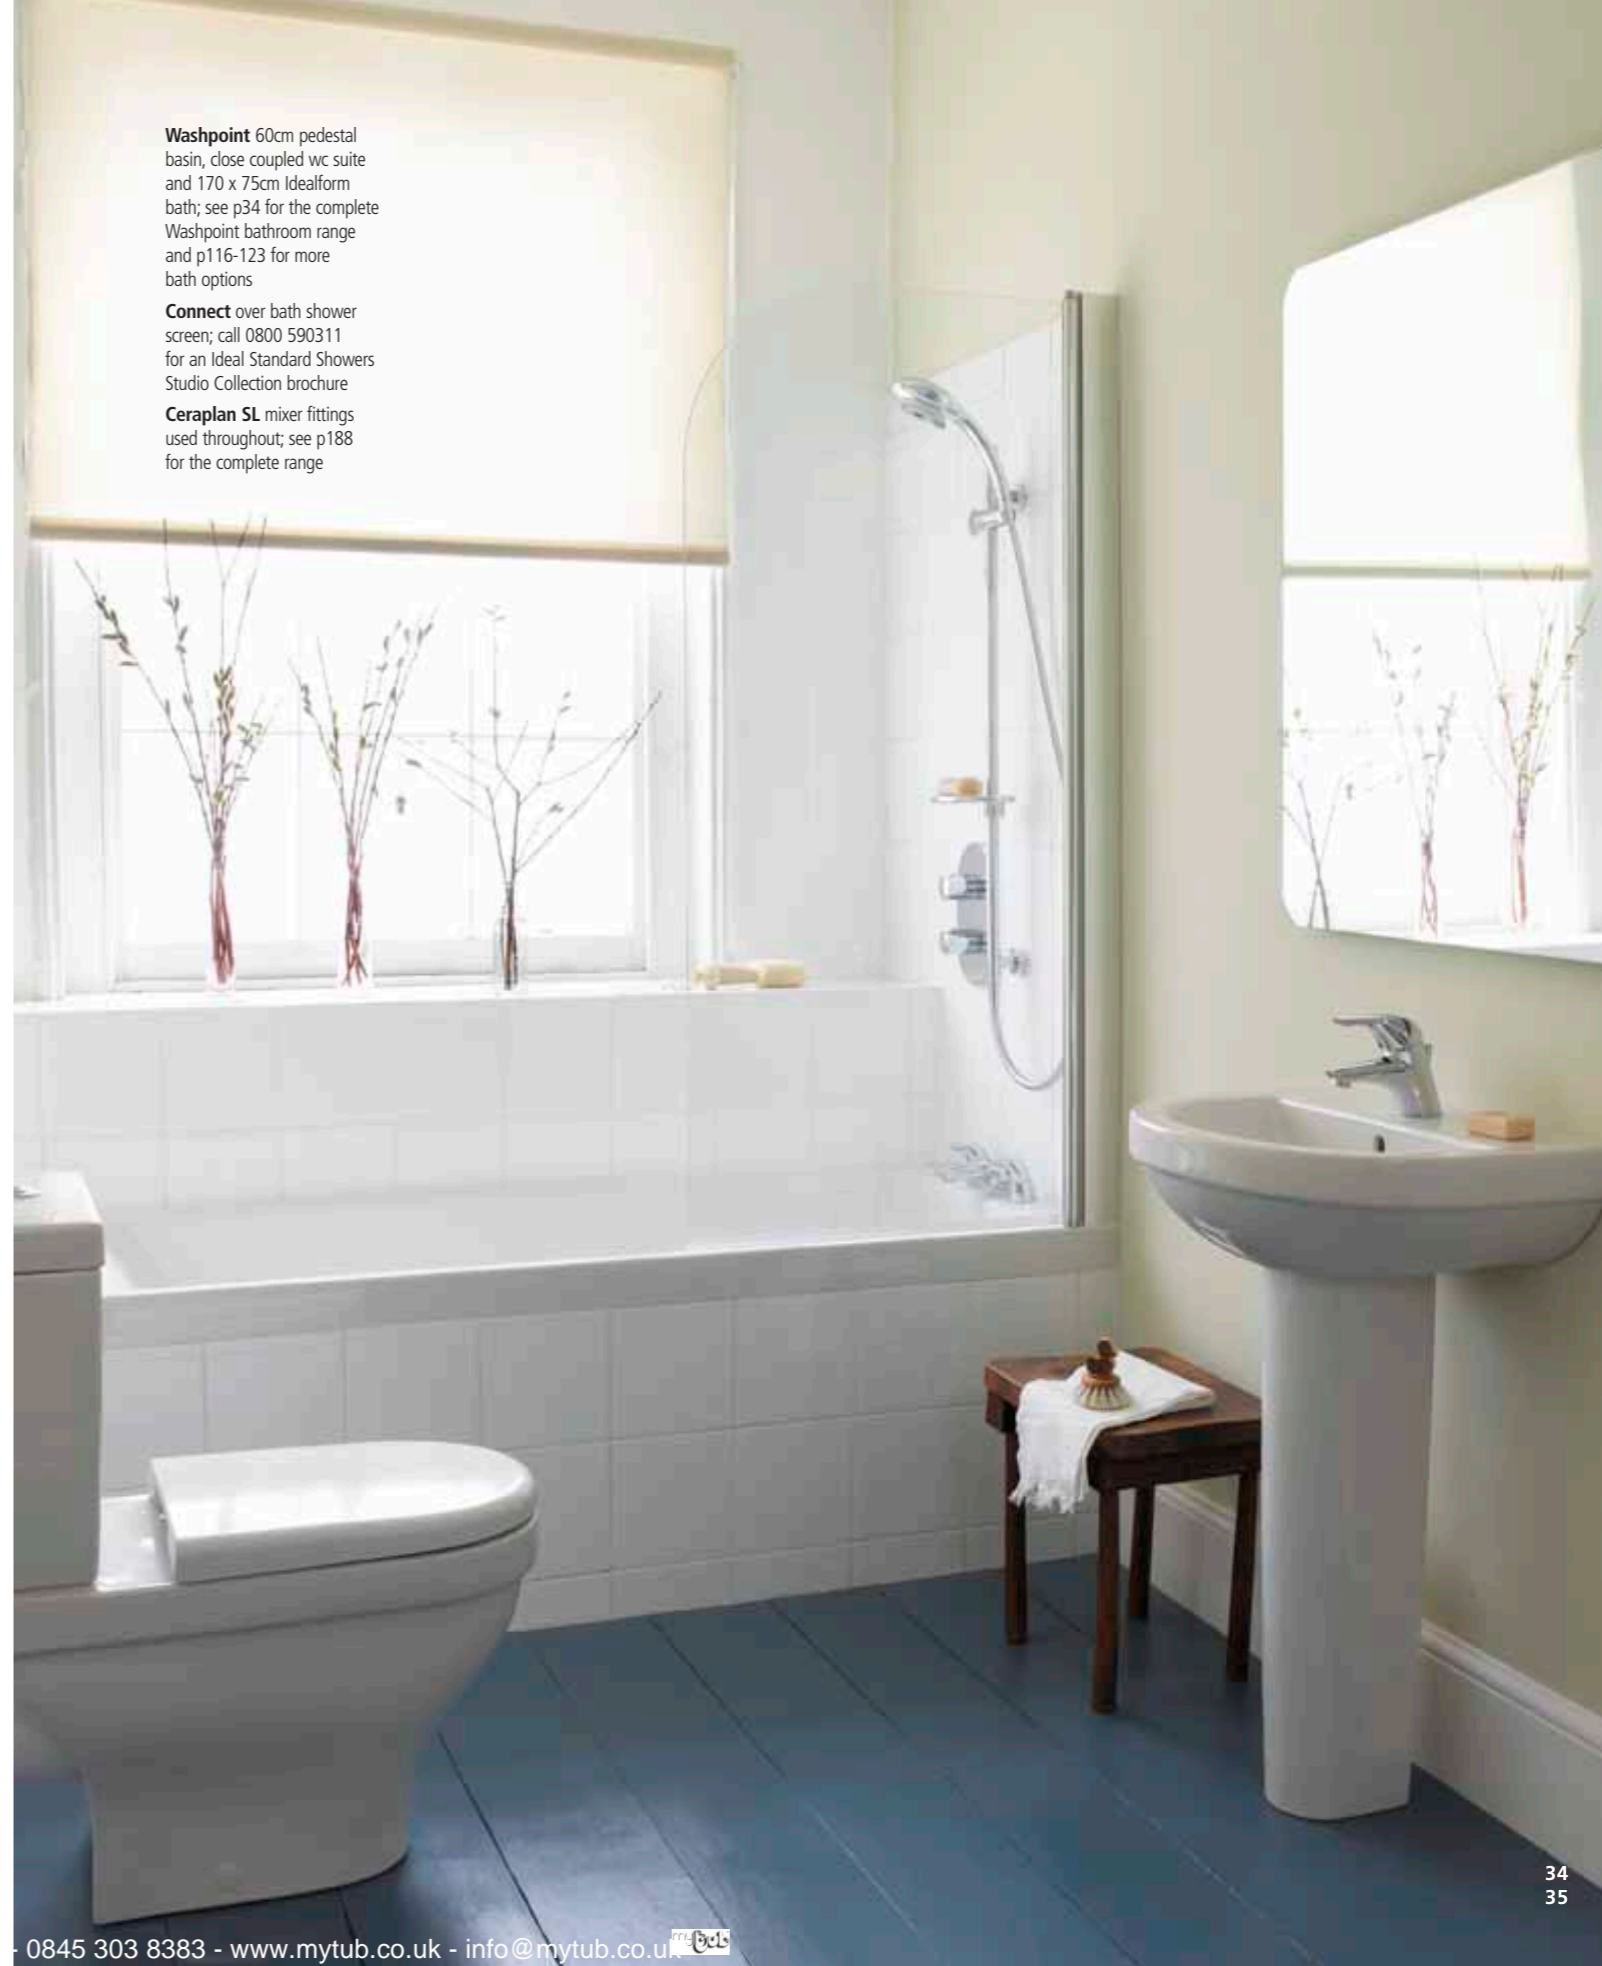

Washpoint 60cm pedestal basin, close coupled wc suite and 170 x 75cm Idealform bath; see p34 for the complete Washpoint bathroom range and p116-123 for more bath options

Connect over bath shower screen; call 0800 590311 for an Ideal Standard Showers Studio Collection brochure

Ceraplan SL mixer fittings used throughout; see p188 for the complete range