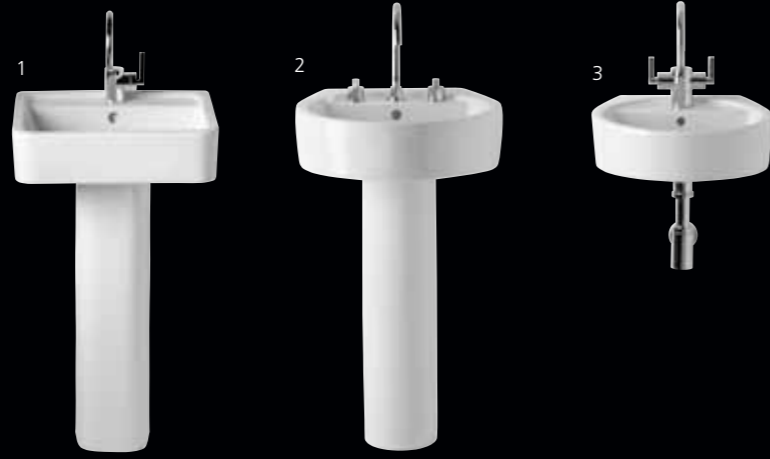

Jasper Morrison 1000mm wall hung vessel basin unit with 50cm vessel basin, close coupled wc suite and 180 x 85cm Idealform bath, right handed; see p10 for the complete Jasper Morrison furniture range and p116-123 for more bath options

Jasper Morrison 1000mm wall hung vessel basin unit with 50cm vessel basin

Opposite:

650mm wall hung vessel basin unit, 50cm vessel basin and 180 x 85cm Idealform bath, left handed; see p10 for the complete Jasper Morrison furniture range and p116-123 for more bath options

White 40cm round vessel basins, and wall mounted wc suite

Opposite:

170 x 80cm Idealcast bath; see p18 for the complete White range and p116-123 for more bath options

Silver mixer fittings used throughout; see p162 for the complete range

White

Basins

- 1 50cm cube basin with one, two, three or no tap holes
- 2 50cm round basin with one, two or three tap holes
- 3 40cm round handrinse basin with one or two tap holes
- 4 40cm cube vessel basin with no tap hole
- 5 40cm round vessel basin with no tap hole
- 6 45cm round semi-countertop basin with one tap hole