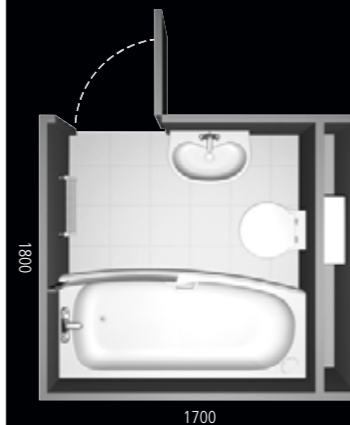

Loft conversion

A loft conversion puts the last – and highest – space in the house to good use, and the Space range turns it into the height of luxury.

Headroom may be limited, but a small room under a sloping roof (left) can accommodate a shower bath and bath screen, a wall mounted wc and a short-projection basin without difficulty. The wc is positioned underneath the skylight to maximise headroom and the cistern and waste pipes are cleverly hidden for a clean modern look. This loft conversion contains a double bedroom with an en-suite bathroom.