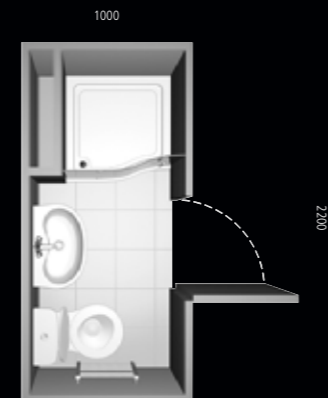

Creating the illusion of space

Installing a wall mounted wc in a small bathroom will create the illusion of space by leaving more of the floor and wall visible. It's also easy to keep clean, making it ideal for wet rooms as well as small bathrooms. Like the back-to-wall wc, the cistern is concealed behind a wall or inside a fitted unit. In the plan below, a wall mounted wc and a corner basin form part of an en-suite wet room where the cistern is hidden in a wardrobe.

Space 56cm corner basin and wall mounted wc suite

Space Short-projection basin

A full-size basin for tight spaces

The short-projection basin allows for a full-size basin in even the smallest of spaces. In the shower room below, it leaves enough room to access all the facilities easily. The basin is teamed with a Waterways swivel spout basin mixer so you can push the spout to one side if you want to wash your hair.