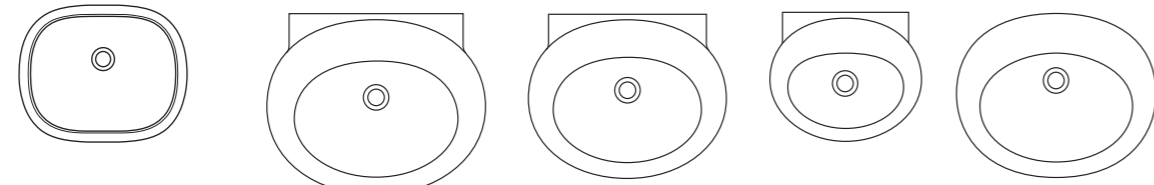

Modern

Basins

Alto
60cm basin
w600 x d490mm

Alto
55cm basin
w550 x d450mm

Alto
50cm basin
w500 x d435mm

Alto
45cm handrinse basin
w450 x d360mm

Alto
55cm semi-countertop basin
w550 x d475mm

Alto
56cm countertop basin
w560 x d480mm

Jasper Morrison
55cm basin
w550 x d480mm

Jasper Morrison
50cm basin
w500 x d443mm

Jasper Morrison
40cm handrinse basin
w400 x d350mm

Jasper Morrison
55cm semi-countertop basin
w548 x d470mm

Jasper Morrison
50cm vessel basin
w495 x d403mm