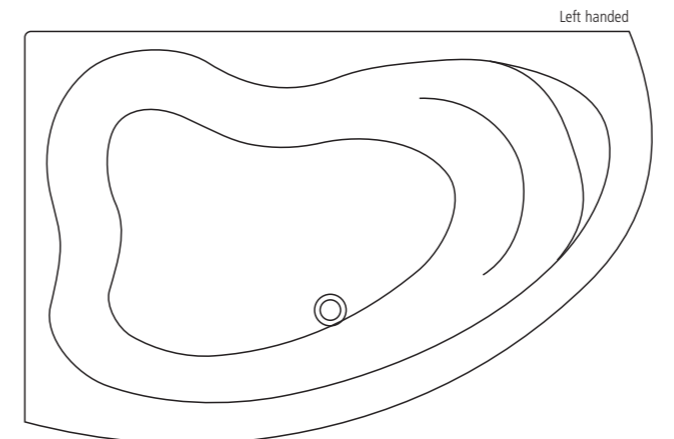

Create 160cm Idealform offset corner bath left handed
1600 x 1050mm
height – floor to rim 550mm
bath screen/over-bath enclosure height – 1500mm