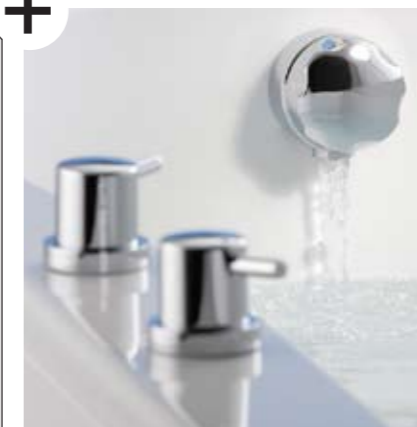

design

Idealfill

A new concept in bath filling, Idealfill fittings may be mounted on or around the bath or on the wall, independently of the filler, without the need for a conventional spout. The water comes from the combined filler and overflow. This enables you to turn the water on and off from a convenient place without having to stretch around a shower screen or alcove. Idealfill is a low pressure product and will work with the majority of domestic systems delivering 23 litres of water per minute – faster than any other bath filling system. Currently available in Cone or Silver.