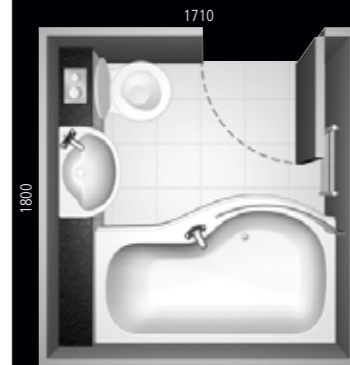

Family bathroom

The plan below shows how the Space range can revive a small bathroom so that it becomes stylish and easy to use, and includes that vital extra storage. Originally there was no storage in this small bathroom. The bath, basin and wc were squeezed in without a thought and supply pipes were glaringly visible.

In the new design (left) the old configuration is kept but the Space products fit the space better and ugly plumbing is hidden inside the units. Space bathroom furniture provides additional storage and runs the full length of the right hand wall, maximising shelf area. The 150cm shower bath doubles up as a full-size shower. The semi-countertop basin is designed to fit into the compact 21cm projection of the furniture. The wc seat is fitted at an angle of 45 degrees so its closeness to the wall presents no problems.

Old bathroom