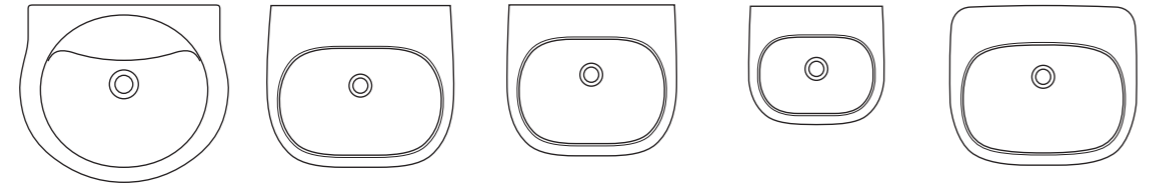

Modern

Basins

Alto
60cm basin
w600 x d490mm

Alto
55cm basin
w550 x d450mm

Alto
50cm basin
w500 x d435mm

Alto
45cm handrinse basin
w450 x d360mm

Alto
55cm semi-countertop basin
w550 x d475mm

Alto
56cm countertop basin
w560 x d480mm

Jasper Morrison
55cm basin
w550 x d480mm

Jasper Morrison
50cm basin
w500 x d443mm

Jasper Morrison
40cm handrinse basin
w400 x d350mm

Jasper Morrison
55cm semi-countertop basin
w548 x d470mm

Jasper Morrison
50cm vessel basin
w495 x d403mm