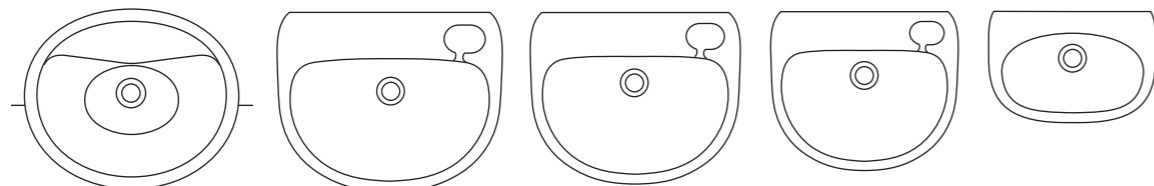

Purity
56cm semi-countertop basin
w560 x d460mm

Studio
60cm basin
w600 x d475mm

Studio
56cm basin
w560 x d455mm

Studio
50cm basin
w500 x d425mm

Studio
45cm cloakroom basin/
45cm handrinse basin
w450 x d300mm

Scale 1:20