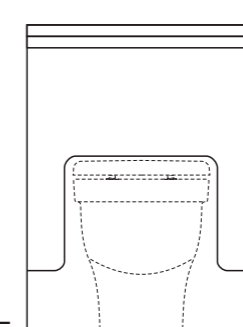

Washpoint
Trend 600mm wc unit
w600 x d305 x h830mm
(830 overall height – including 30mm worktop)

Washpoint
Trend 600mm semi-countertop basin unit
w600 x d305 x h830mm
(830 overall height – including 30mm worktop)