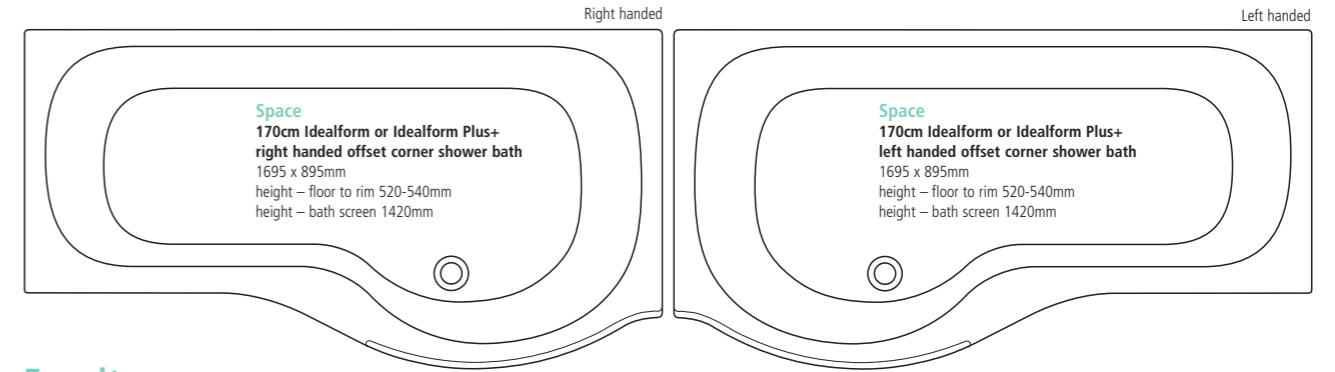

Baths continued

Space
170cm Idealform or Idealform Plus+
right handed offset corner shower bath
1695 x 895mm
height – floor to rim 520-540mm
height – bath screen 1420mm

Space
170cm Idealform or Idealform Plus+
left handed offset corner shower bath
1695 x 895mm
height – floor to rim 520-540mm
height – bath screen 1420mm

Furniture