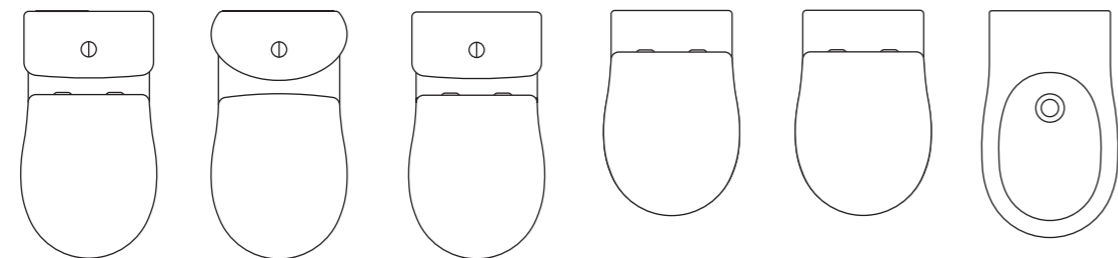

WC suites

Edge close coupled wc suite
w360 x d650mm
h790mm

Drift close coupled wc suite
w360 x d650mm
h790mm

Square close coupled wc suite
w360 x d650mm
h790mm

Create wall mounted wc suite
w360 x d540mm
h400mm (mounted)

Create back-to-wall wc suite
w360 x d500mm
h400mm

Create floor standing bidet
w360 x d600mm
h400mm

Scale 1:20