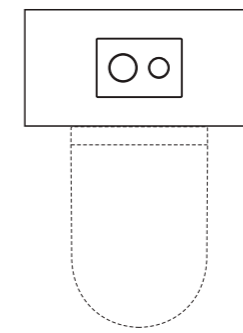

Modern

Furniture continued

Washpoint
Trend mirror
w585/404 x d18 x h800mm
available in two sizes 585mm
and 440mm wide

Washpoint
Trend semi-countertop basin unit and wc unit
w1220 x d395 x h800mm

Washpoint
Trend 600mm semi-countertop basin unit
w600 x d305 x h830mm
(830 overall height – including 30mm worktop)

Washpoint
Trend 440mm floor
pedestal unit
w470 x d395 x h675mm

Scale 1:20

Scale 1:20