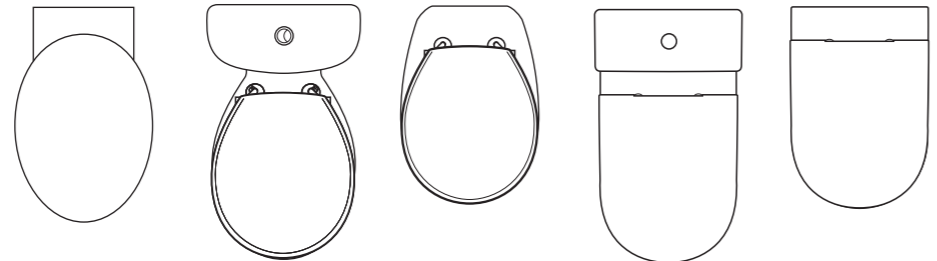

Purity
Wall mounted wc suite
w360 x d560mm

Studio
Close coupled wc suite
w405 x d655mm

Studio
Back-to-wall wc suite
w365 x d520mm

Washpoint
Close coupled wc suite
w360 x d670mm

Washpoint
Back-to-wall wc suite
w362 x d530mm