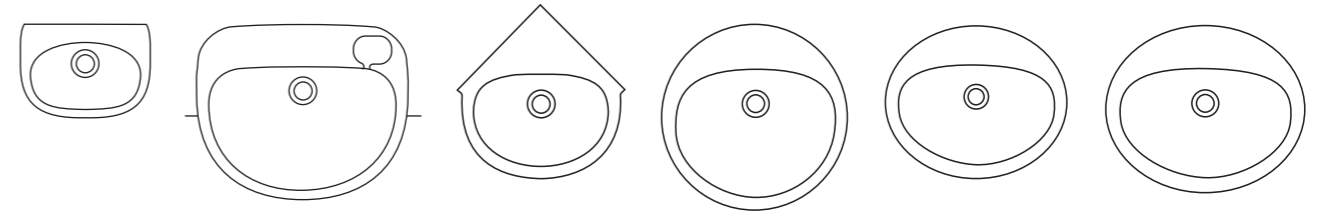

Studio
35cm handrinse basin
w350 x d250mm

Studio
56cm semi-countertop basin
w560 x d460mm
(version available for furniture)

Studio
45cm corner cloakroom
basin/45cm corner basin
w450 x d460mm

Tempo
50cm countertop basin
w500 x d500mm

Tempo
48cm countertop basin
w480 x d420mm

Tempo
53cm countertop basin
w530 x d450mm