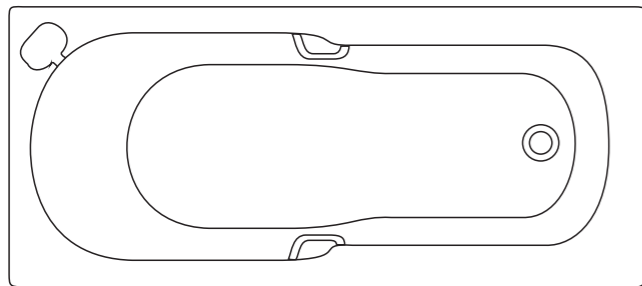

Studio
170 x 75cm Idealform bath
1695 x 745mm
height – floor to rim 480-540mm