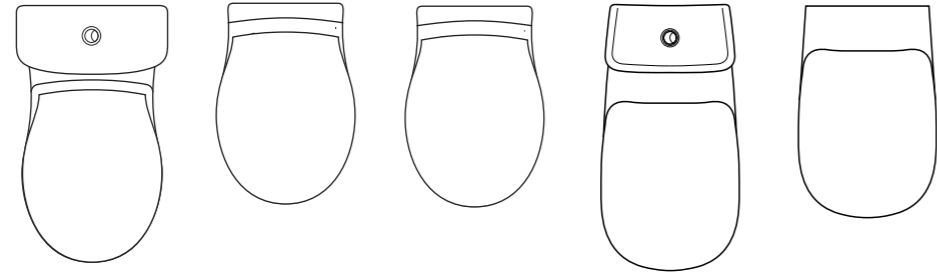

Modern

WC suites

Alto
Close coupled wc suite
with horizontal or bottom
outlet options
w395 x d685mm

Alto
Back-to-wall wc suite
w365 x d550mm

Alto
Wall mounted wc suite
w365 x d530mm

Jasper Morrison
Close coupled wc suite
w365 x d705mm

Jasper Morrison
Wall mounted wc suite
w365 x d560mm