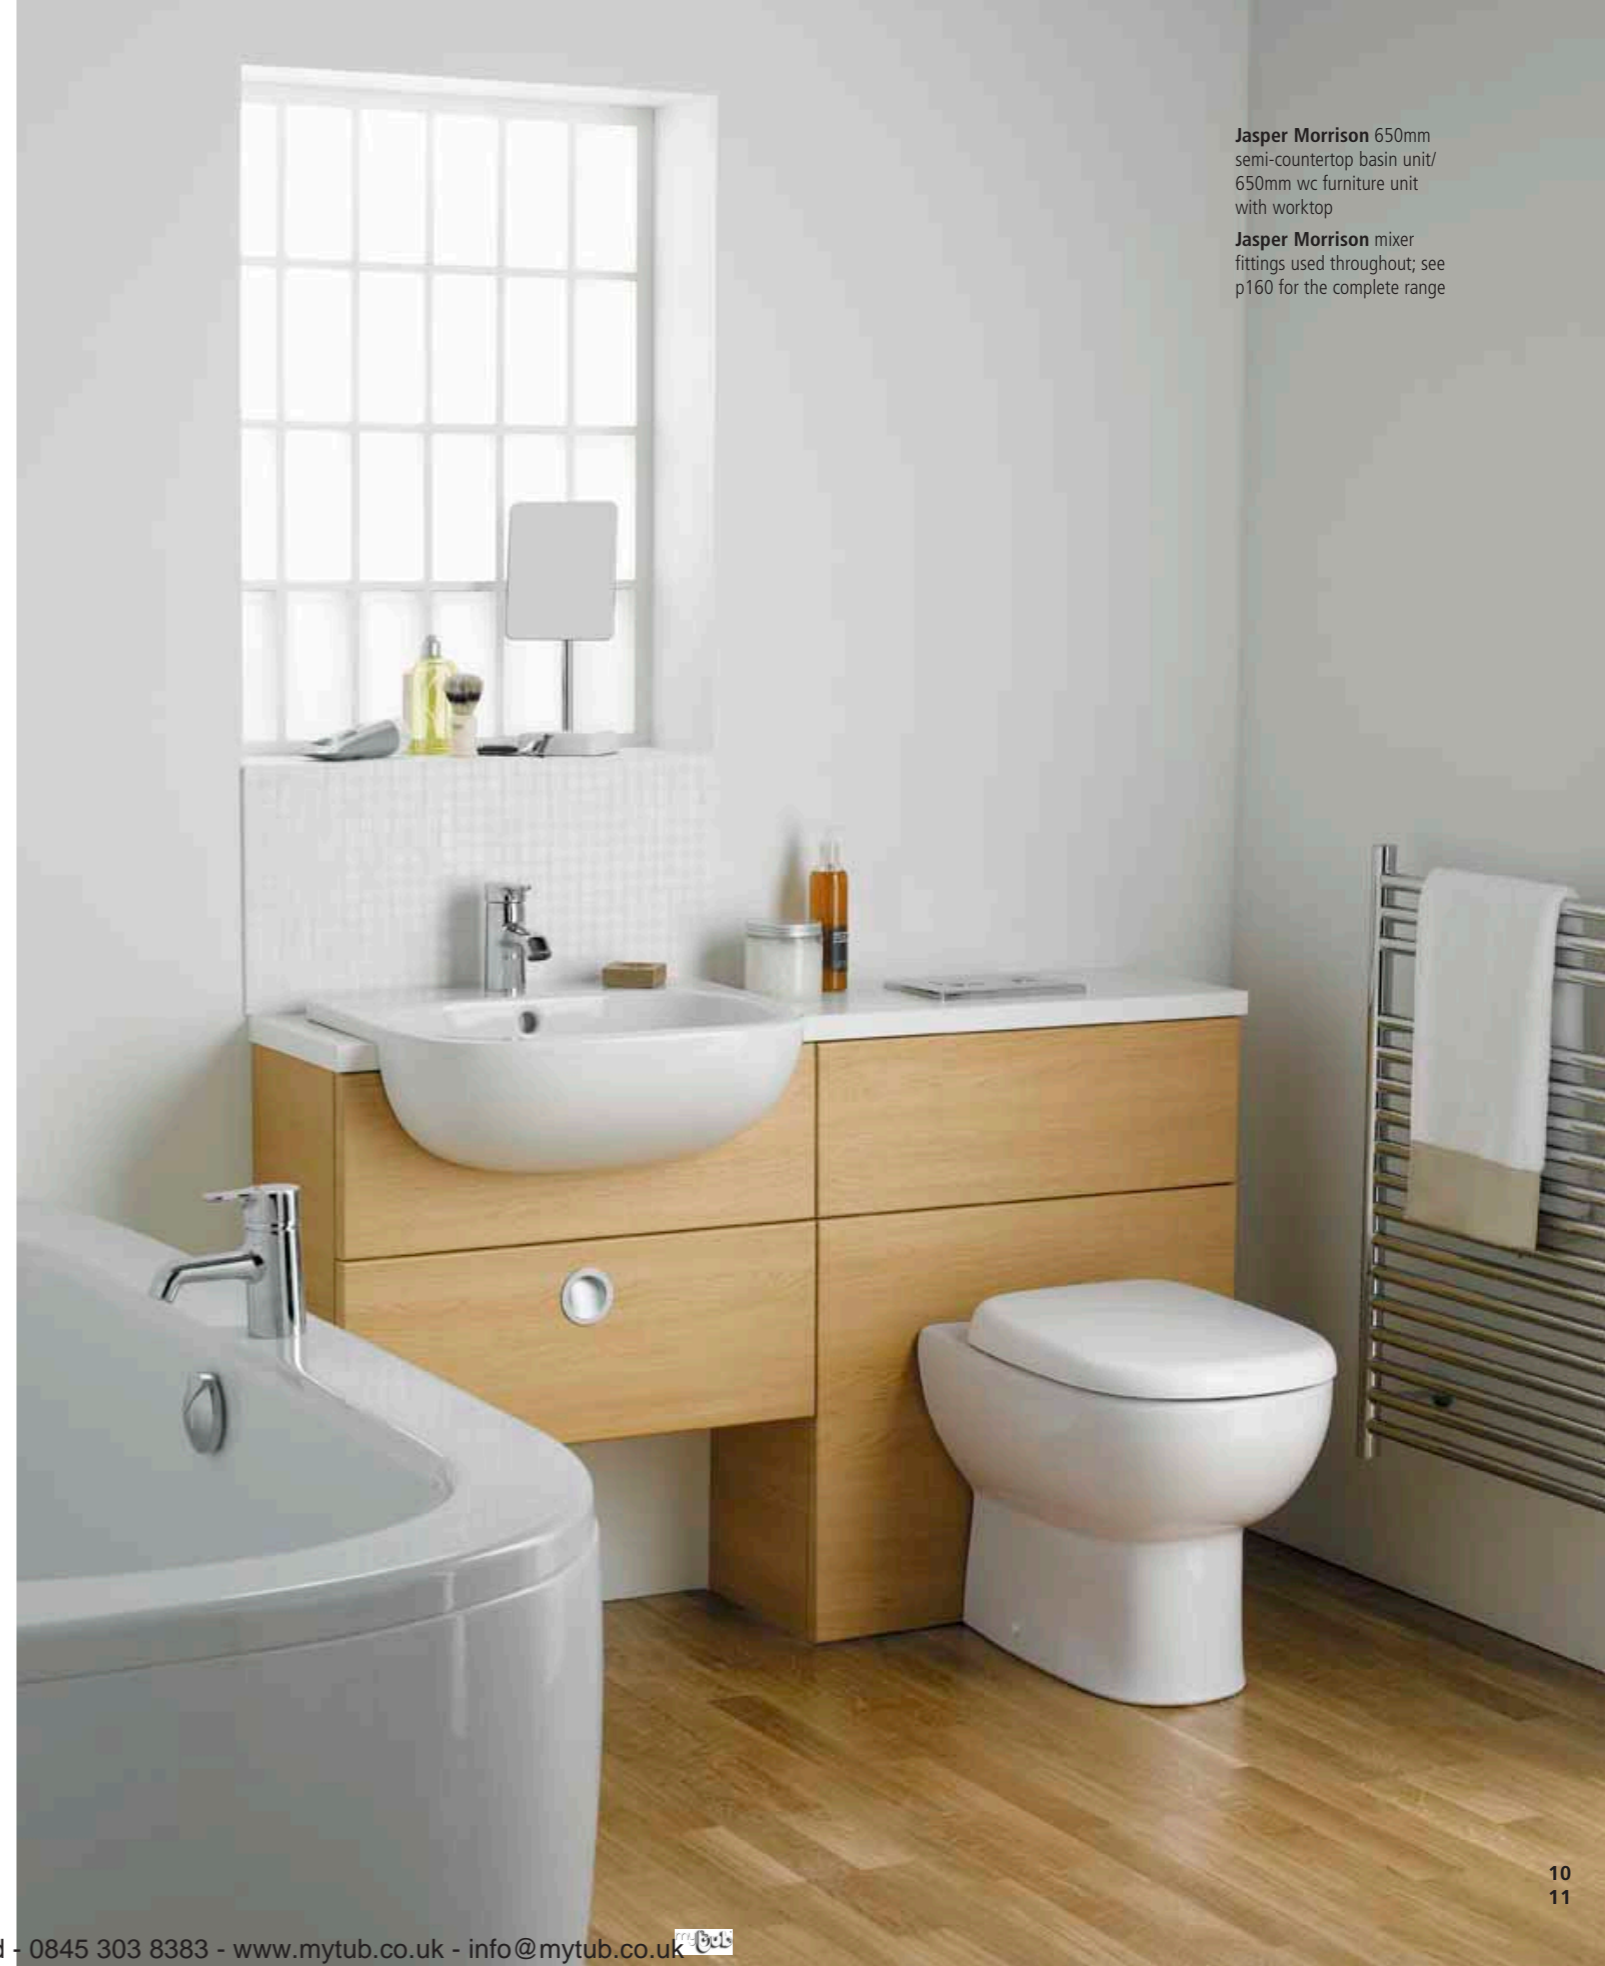

Jasper Morrison

Furniture

- 1 650mm wall hung vessel basin unit with worktop
- 2 1000mm wall hung vessel basin unit with worktop
- 3 650mm semi-countertop basin unit/ 650mm wc furniture unit with worktop

Jasper Morrison 1000mm wall hung vessel basin unit with 50cm vessel basin

Opposite:

650mm wall hung vessel basin unit, 50cm vessel basin and 180 x 85cm Idealform bath, left handed; see p10 for the complete Jasper Morrison furniture range and p116-123 for more bath options