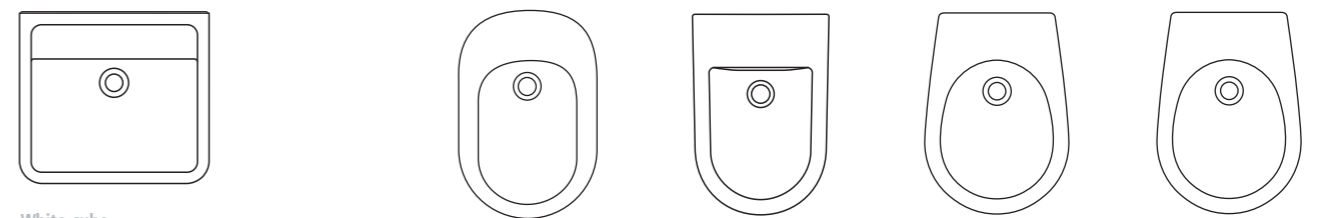

Bidets

White cube
40cm vessel basin
w400 x d400mm

Alto
Floor standing bidet
w370 x d570mm

Kyomi
Floor standing bidet
w375 x d590mm

Purity
Floor standing bidet
w380 x d560mm

Purity
Wall mounted bidet
w380 x d565mm