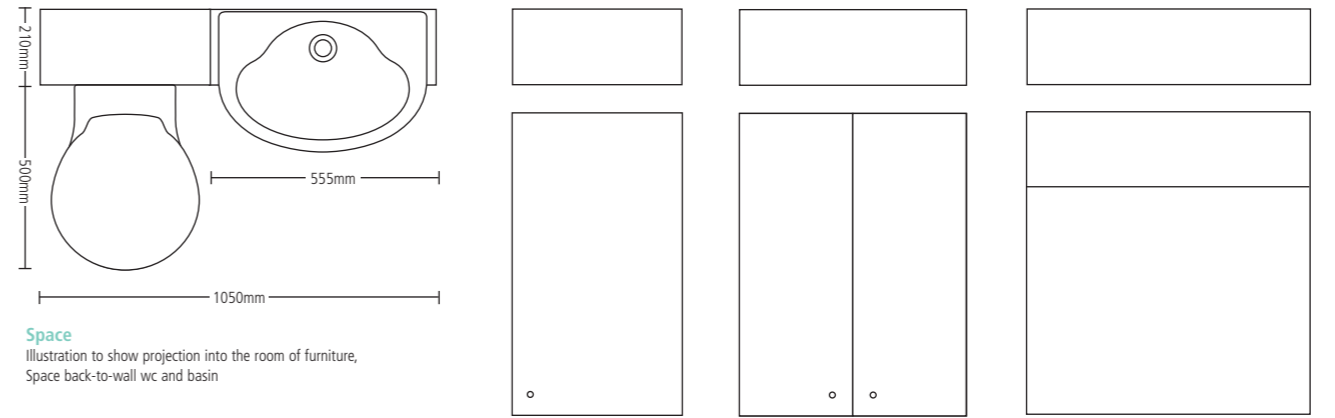

Space
Illustration to show projection into the room of furniture,
Space back-to-wall wc and basin

Space
180cm, 120cm, 60cm worktops (not shown)
(thickness 25mm) w1800 x d210mm, w1200 x d210mm, w600 x d210mm
cut to required length on site

Space
45cm wall unit
w450 x h800 x d210mm

Space
60cm wall unit
w600 x h800 x d210mm

Space
75cm bath unit
w750 x h800 x d210mm