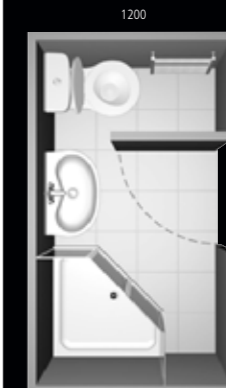

Space 58cm short-projection basin, close coupled wc suite and pentagon shower tray
Joy in-fold shower enclosure
Call 0800 590311 for an Ideal Standard Showers Studio Collection brochure