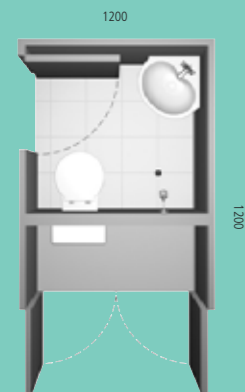

Space 40cm micro basin and corner close coupled wc suite

Simplicity 80cm shower tray

Joy infold shower enclosure
Call 0800 590311 for an Ideal Standard Showers Studio Collection brochure

Space Wall mounted wc

Creating the illusion of space

Installing a wall mounted wc in a small bathroom will create the illusion of space by leaving more of the floor and wall visible. It's also easy to keep clean, making it ideal for wet rooms as well as small bathrooms. Like the back-to-wall wc, the cistern is concealed behind a wall or inside a fitted unit. In the plan below, a wall mounted wc and a corner basin form part of an en-suite wet room where the cistern is hidden in a wardrobe.

Space 56cm corner basin and wall mounted wc suite

Space Short-projection basin

A full-size basin for tight spaces

The short-projection basin allows for a full-size basin in even the smallest of spaces. In the shower room below, it leaves enough room to access all the facilities easily. The basin is teamed with a Waterways swivel spout basin mixer so you can push the spout to one side if you want to wash your hair.