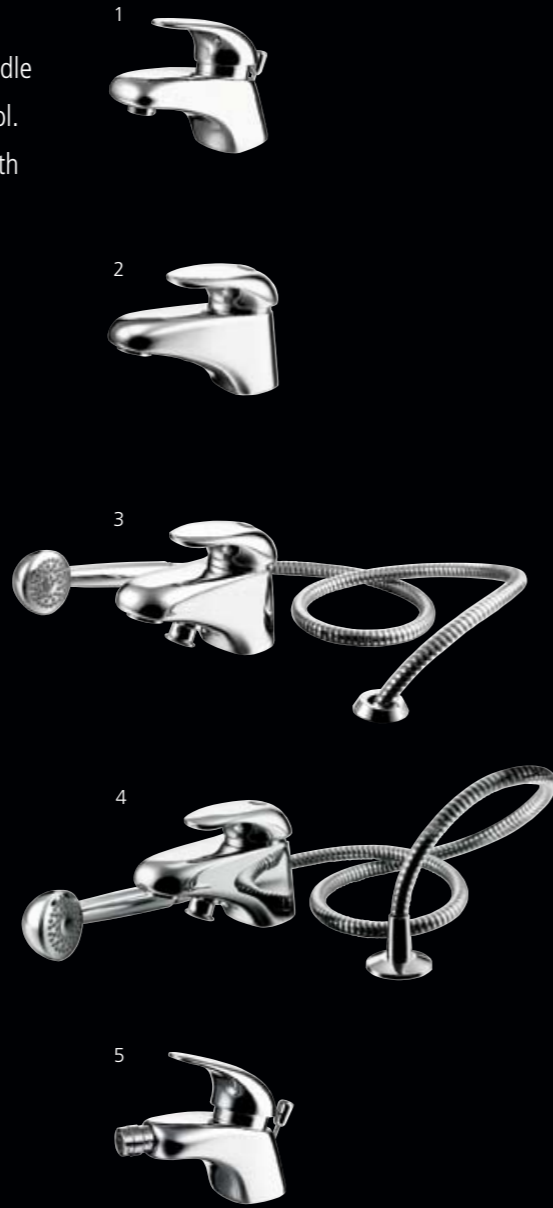

Domi Solo

Designed by Robin Levien, RDI, Domi Solo has a dynamically shaped single lever handle for water pressure and temperature control. Domi Solo offers single hole basin and bath fittings achieving outstanding versatility.

- 1 Basin mixer with pop-up waste
- 2 Bath filler One tap hole
- 3 Bath/shower mixer One tap hole, with retractable hose
- 4 Bath/shower mixer One tap hole, with rim mounted kit
- 5 Bidet mixer with pop-up waste

Domi Solo basin mixer with pop-up waste
Purity pedestal basin; see p28 for the complete Purity bathroom range

Design by

Robin Levien RDI is one of Britain's most consistently successful product designers of the last 25 years. In 1999 Robin set up Studio Levien with his wife Tricia Stainton to design domestic products for leading companies all over the world. He was made non executive Design Director of Ideal Standard in the UK in 2003.