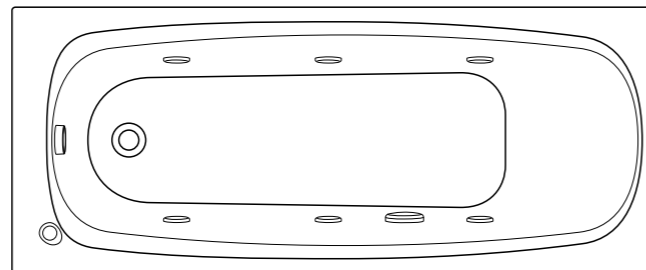

performance

Bathing and wellness

Caspian
170 x 70cm Idealcast bath
1695 x 695mm
height – floor to rim 510-560mm

Caspian
170 x 80cm Idealcast bath
1695 x 795mm
height – floor to rim 510-560mm

Linda
180 x 80cm Idealform bath
1795 x 795mm
height – floor to rim 515-540mm