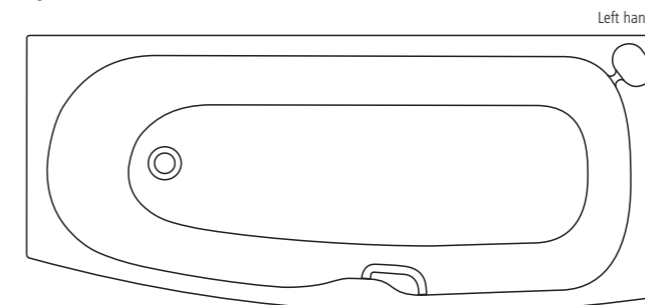

Studio
170 x 70cm Idealform spacemaker left handed bath
1695 x 695mm
height – floor to rim 500-540mm