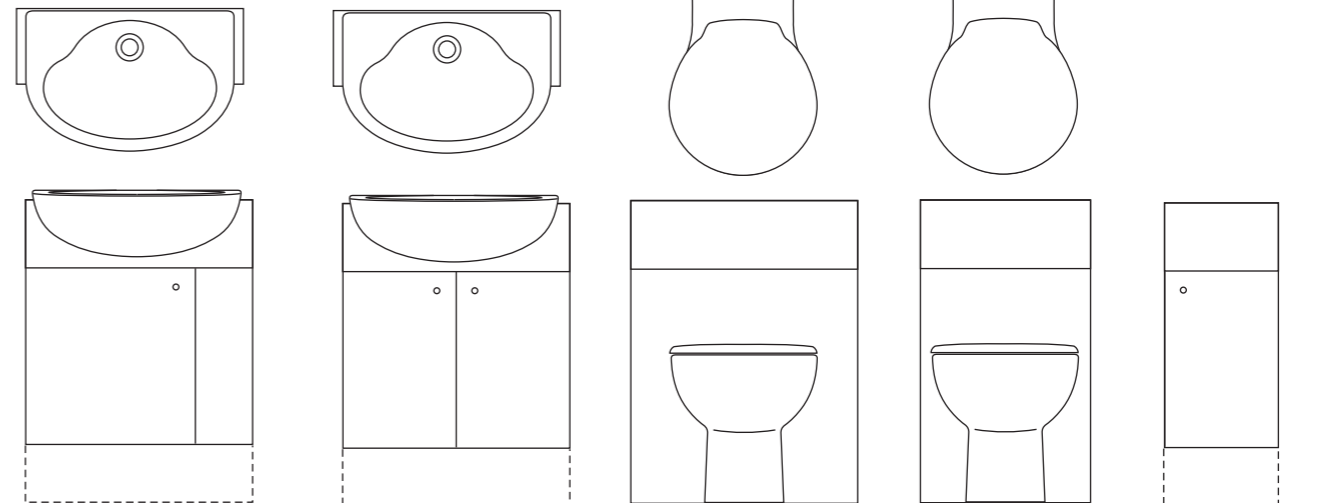

Space
70cm bath end panel (not shown)
(also available in 75cm and 80cm)
w682 x h500mm

Space
170cm bath side panel (not shown)
(also available in 150cm)
w1700 x h500mm

Space
60cm basin unit (one door)
w600 x h800 x d210mm
shown with optional plinth (h150mm)
left and right hand options available

Space
60cm basin unit (two door)
w600 x h800 x d210mm
shown with optional plinth (h150mm)

Space
60cm wc unit
w600 x h800 x d210mm

Space
45cm wc unit
w450 x h800 x d210mm

Space
30cm unit
w300 x h800 x d210mm
shown with optional plinth
(h150mm)