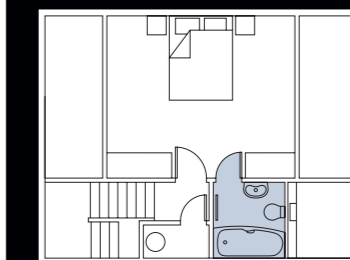

Space 58cm short-projection pedestal basin and wall mounted wc suite; see p100-107 for the complete Space range

Studio 170cm shower bath (right handed) with bath screen

Waterways CD swivel spout basin mixer with Tipo handles; see p174 for the complete range

Cone accessories used throughout; see p54 for the complete range

Trevi Compact (CTV) built-in shower includes shower valve and Elipse multi-function shower kit

Trevi 45 twin impeller shower pump call 0800 614191 for a Trevi Showers brochure