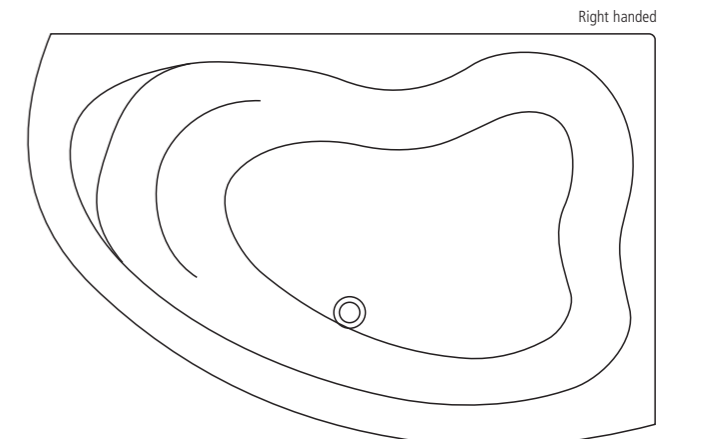

Create 160cm Idealform offset corner bath right handed
1600 x 1050mm
height – floor to rim 550mm
bath screen/over-bath enclosure height – 1500mm

Scale 1:20