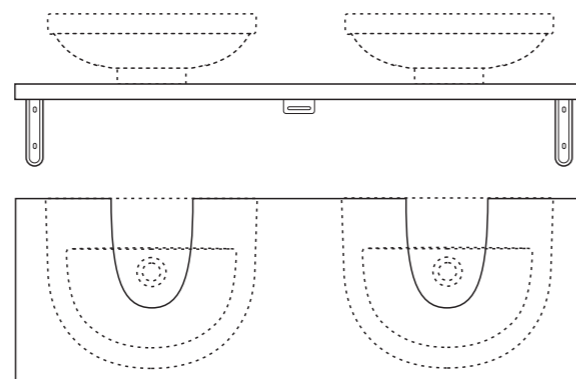

Washpoint
150cm Start furniture/vessel basin
w1500 x d480mm