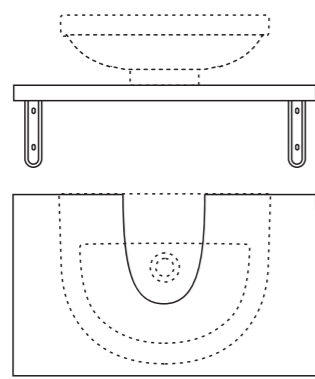

Washpoint
80cm Start furniture/vessel basin
w800 x d480mm