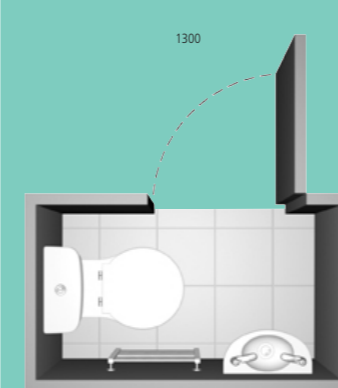

Space 40cm micro basin and close coupled wc suite