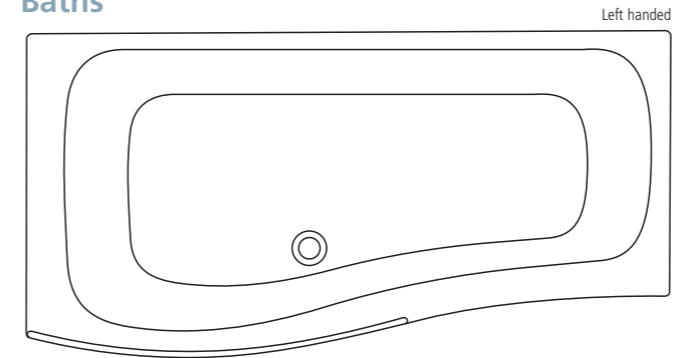

Baths

Create 170cm Idealcast shower bath left handed
1700 x 700mm (850mm at widest point)
height – floor to rim 540mm
bath screen/ over-bath enclosure height – 1500mm