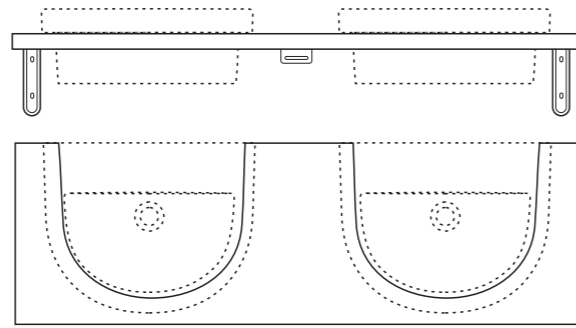

Washpoint
150cm Start furniture/countertop basin
w1500 x d480mm