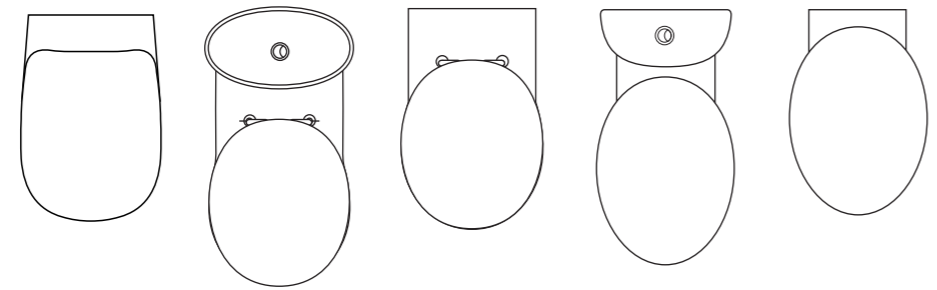

Jasper Morrison
Back-to-wall wc suite
w365 x d543mm

Kyomi
Close coupled wc suite
w405 x d735mm

Kyomi
Back-to-wall wc suite
w375 x d545mm

Purity
Close coupled wc suite
w365 x d680mm

Purity
Back-to-wall wc suite
w360 x d540mm