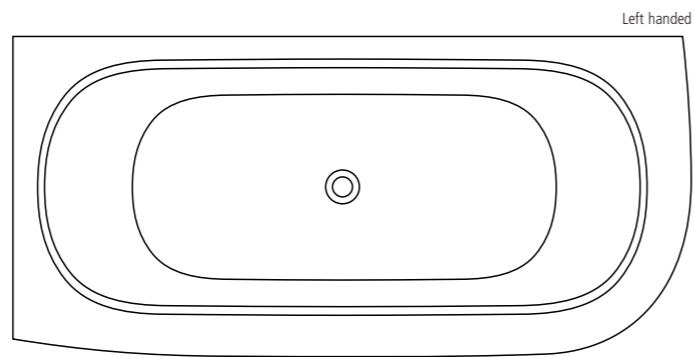

Jasper Morrison
180 x 85cm Idealform left handed bath
1695 x 745mm
height – floor to rim 595mm