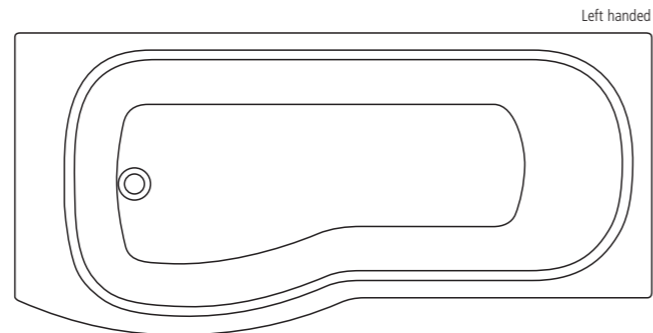

Washpoint
Trend 440mm floor
pedestal unit
w470 x d395 x h675mm

Scale 1:20

Scale 1:20

Modern

Baths

Alto
170cm Idealform bath
 1695 x 745mm, 1695 x 695mm
 height – floor to rim 500-540mm

Alto
170cm Idealform offset corner shower right handed bath
 1685 x 800mm,
 height – floor to rim 540mm, height – bath screen 1420mm