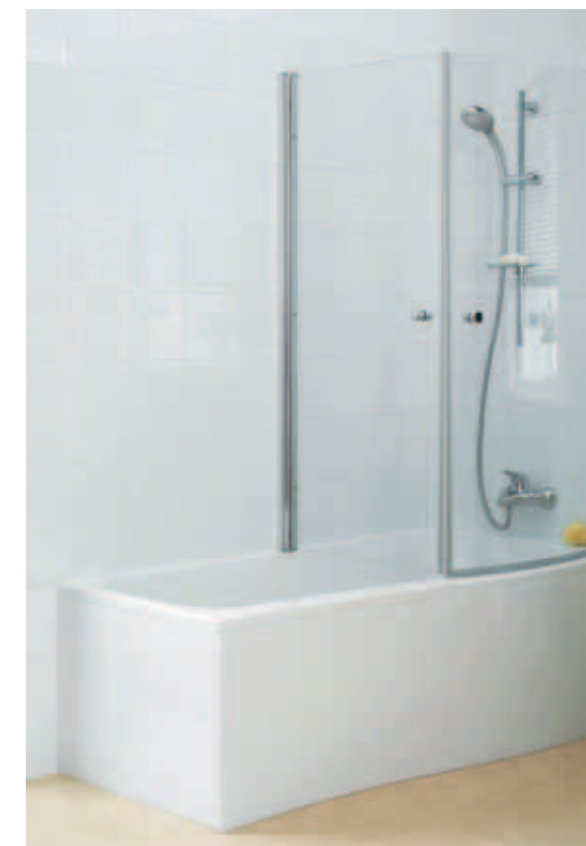

Over-bath showering

When you need a bath and a shower but don't have space for both an over-bath shower is the obvious solution. The Create range of baths are shaped for comfortable bathing. And all (except the 170 x 70cm) have extra space at the 'foot' end to allow plenty of room for showering. To give you the flexibility you want, all Create baths are available with their own bath screen. Smart and minimal, all screens fold back for bathing and cleaning. If you prefer the feel of a shower cubicle we have developed the Create 'bath enclosure'. This practical over-bath shower system is made up of two hinged screens which fasten together with magnetic seals. Both screens fold out of the way so you can still enjoy a comfortable bath whenever you want one. There are over-bath enclosures to fit each Create bath.