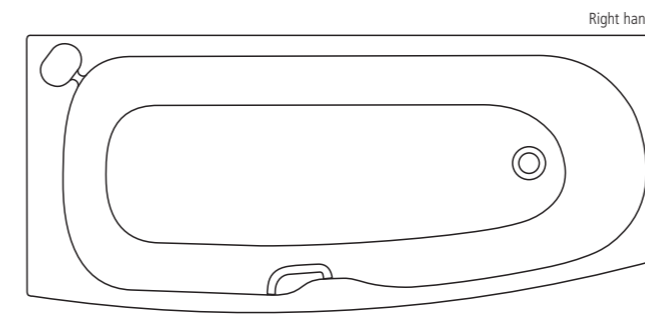

Studio
170 x 70cm Idealform spacemaker right handed bath
1695 x 695mm
height – floor to rim 500-540mm