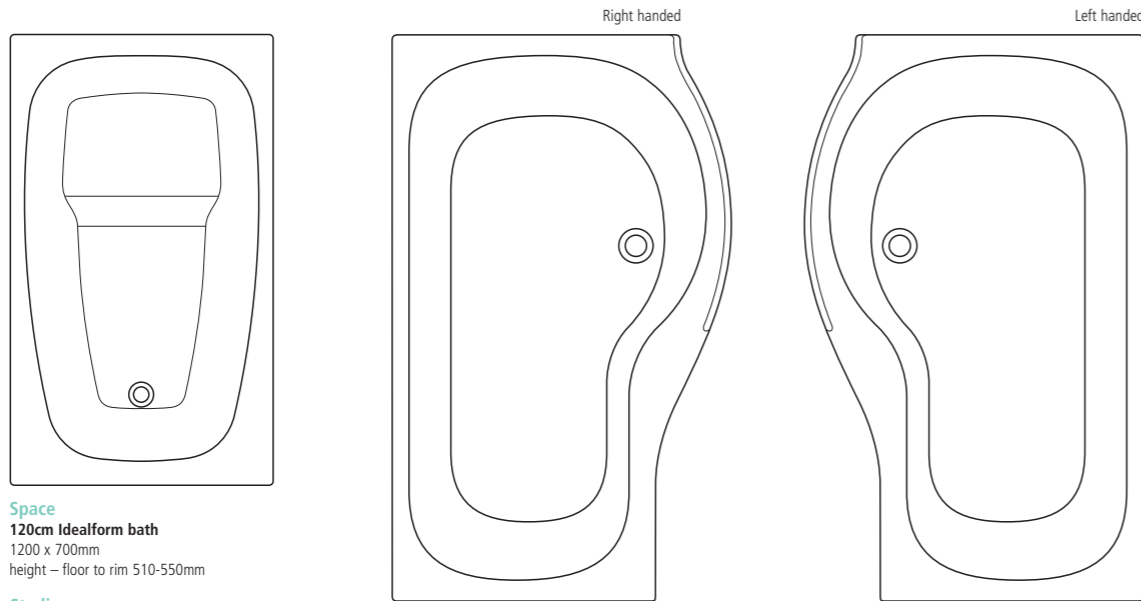

Baths

Space
120cm Idealform bath
1200 x 700mm
height – floor to rim 510-550mm

Studio
170 x 70cm Idealform spacemaker bath
left handed or right handed
See p65

Studio
170 x 70cm Idealform shower bath
left handed or right handed
See p65

Space
150cm Idealform offset corner
shower bath left handed
1495 x 895mm
height – floor to rim 520-540mm
height – bath screen 1420mm

Space
150cm Idealform offset corner
shower bath right handed
1495 x 895mm
height – floor to rim 520-540mm
height – bath screen 1420mm