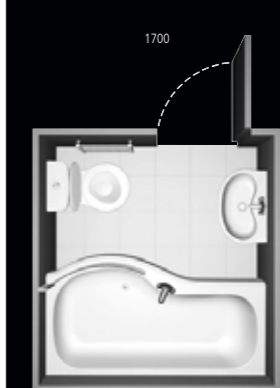

Space **Micro basin**

A small but perfectly formed handrinse

When you need to squeeze a cloakroom into the smallest of spaces the micro basin is a great solution. Combined with a Space wc the short projection of the micro basin allows you to create an extra facility that is so compact it can even be tucked away under the stairs. The basin has two tap holes and is available with or without its shroud.

Space 40cm micro basin and close coupled wc suite

Space **Shower bath**

A solution for all the family

The shower bath combines a roomy showering area with a full-size bath to give you the best of both worlds. The bath screen folds inwards as well as outwards which makes it easier to use the bath when the shower is not in use. So children's bathtime need not be a struggle and a long soak is all the more relaxing. The bath is available in a left or right handed version and in two sizes: 170cm or 150cm.