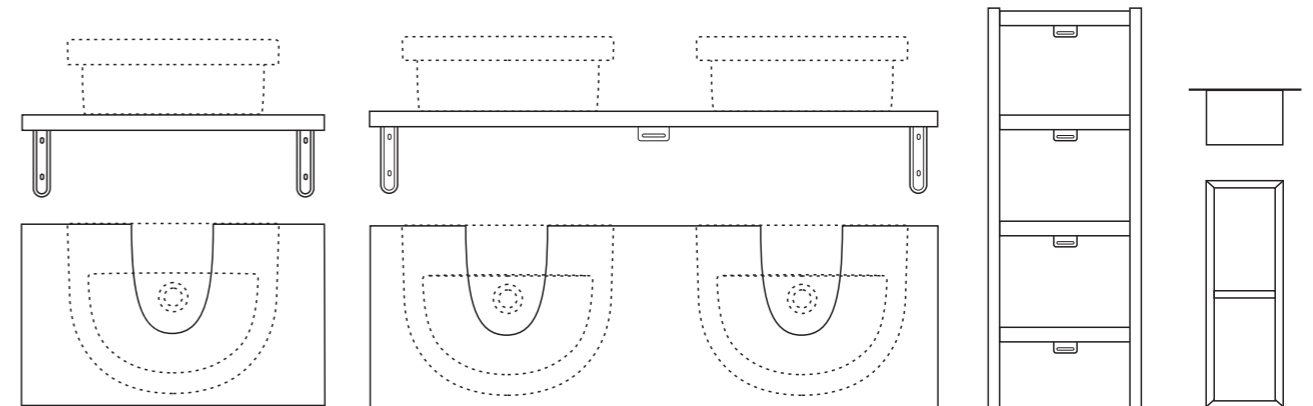

Scale 1:20

Furniture

Jasper Morrison
1000mm wall hung vessel basin unit
w1000 x d550mm

Jasper Morrison
650mm wall hung vessel basin unit
w650 x d550mm

Jasper Morrison
650mm wall hung semi-countertop basin unit/650mm wc furniture unit
w1300 x d302mm