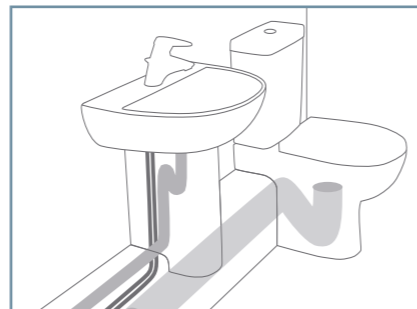

performance

Keeping clutter to a minimum

As far as bathroom clutter is concerned, 'less is more' is definitely the best approach. Create bathroom furniture really helps to keep things tidy by providing a generous amount of cupboard space to stash away all your bits and pieces. The mirror cabinet has a double-sided mirror and adjustable shelving.