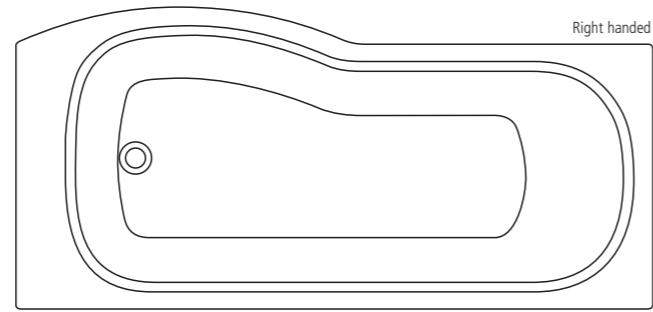

Washpoint
Trend 440mm floor
pedestal unit
w470 x d395 x h675mm

Scale 1:20

Scale 1:20

Modern

Baths

Alto
170cm Idealform bath
 1695 x 745mm, 1695 x 695mm
 height – floor to rim 500-540mm

Alto
170cm Idealform offset corner shower right handed bath
 1685 x 800mm,
 height – floor to rim 540mm, height – bath screen 1420mm