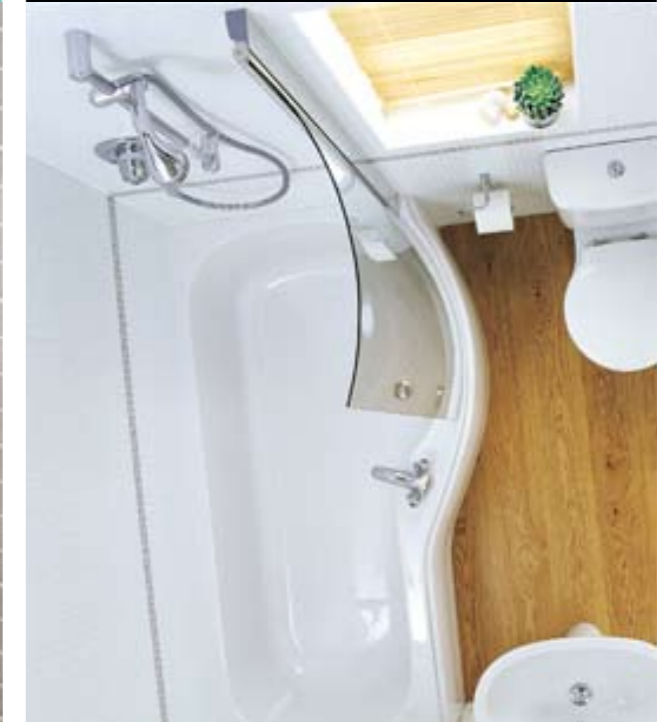

Space **Micro basin**

A small but perfectly formed handrinse

When you need to squeeze a cloakroom into the smallest of spaces the micro basin is a great solution. Combined with a Space wc the short projection of the micro basin allows you to create an extra facility that is so compact it can even be tucked away under the stairs. The basin has two tap holes and is available with or without its shroud.

Space 40cm micro basin and close coupled wc suite

Space **Shower bath**

A solution for all the family

The shower bath combines a roomy showering area with a full-size bath to give you the best of both worlds. The bath screen folds inwards as well as outwards which makes it easier to use the bath when the shower is not in use. So children's bathtime need not be a struggle and a long soak is all the more relaxing. The bath is available in a left or right handed version and in two sizes: 170cm or 150cm.