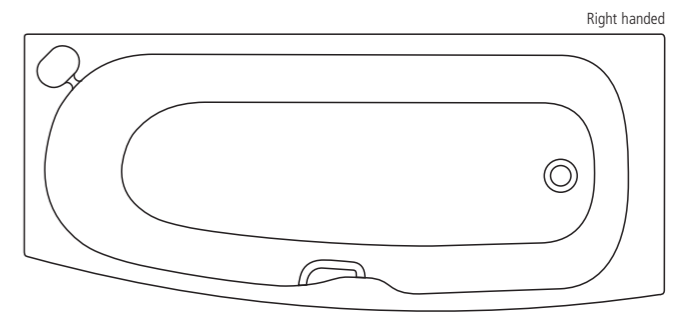

Studio
170 x 75cm Idealform shower right handed bath
1695 x 745mm
height – floor to rim 500-540mm

Scale 1:20

Scale 1:20