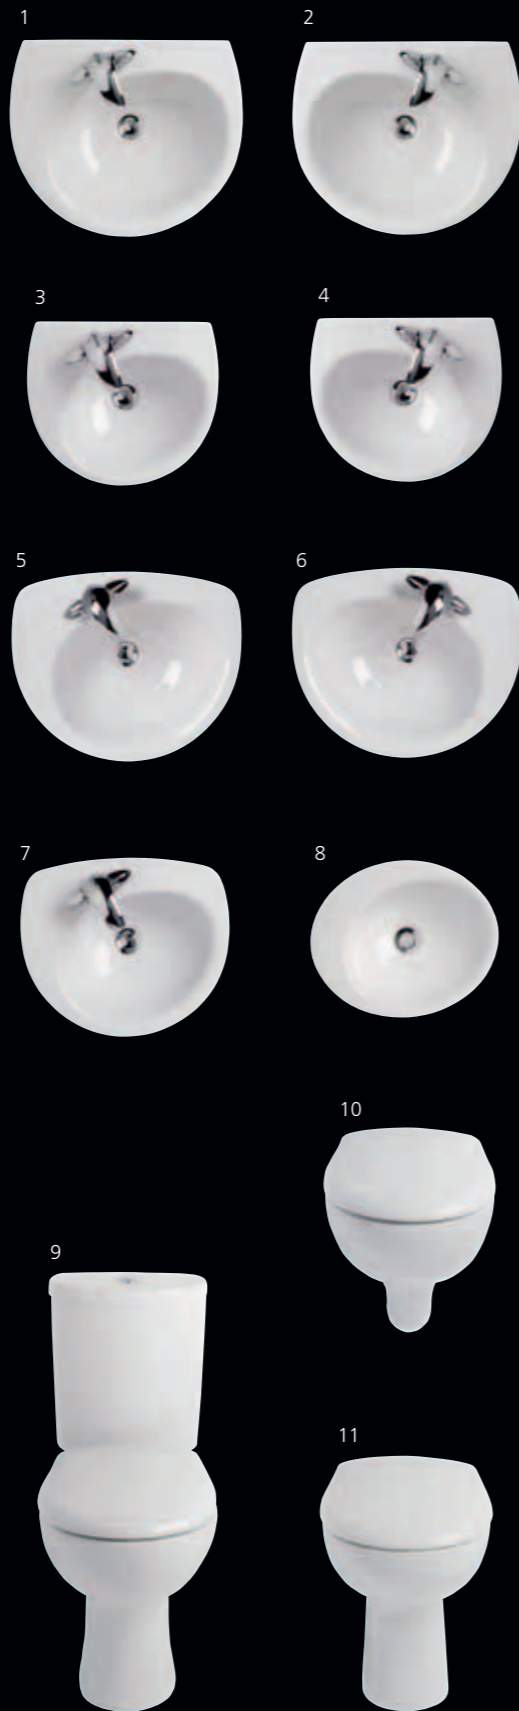

Create: Drift

Basins

- 1 56cm basin right handed with no or one tap hole, see p70 for pedestal options
- 2 56cm basin left handed with no or one tap hole see p70 for pedestal options
- 3 45cm handrinse basin right handed with one tap hole, see p70 for pedestal options
- 4 45cm handrinse basin left handed with one tap hole, see p70 for pedestal options
- 5 55cm semi-countertop basin right handed with one tap hole
- 6 55cm semi-countertop basin left handed with one tap hole
- 7 50cm countertop basin right handed with one tap hole
- 8 Vessel basin left handed with one tap hole

WCs

- 9 Close coupled wc suite with Drift cistern, Drift seat and cover
- 10 Wall mounted wc suite with Drift seat and cover
- 11 Back-to-wall wc suite with Drift seat and cover

Create: Drift vessel basins, furniture vessel drawer unit in walnut; see p74 for the complete Create furniture range
Silver wall mounted basin mixers; see p162 for the complete range