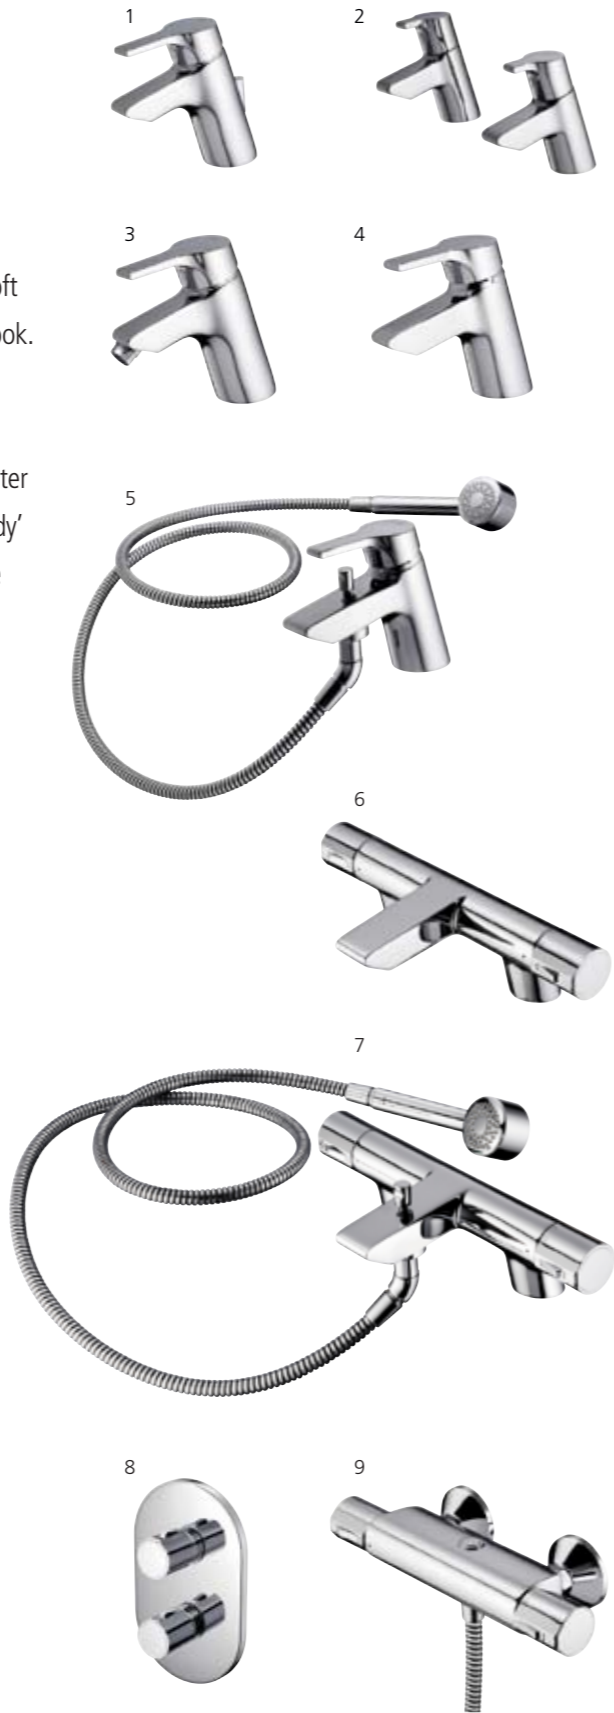

Active

Designed by Artefakt, Active offers a wide choice of innovative fittings that combine a distinctive design and high performance features to guarantee quality, comfort and ease of use.

Sleek straight lines are complemented by soft gentle contours to create a contemporary look. Multi-port cartridge technology, the Top Fix system and a host of other features ensure that all Active fittings provide consistent water pressure and are easy to install. The 'cool body' feature on thermostatic fittings provide safe use especially to vulnerable users.

- 1 **Basin mixer**
  Single lever,
  with pop-up waste
- 2 **Basin pillar taps**
  Bath pillar taps available
- 3 **Bidet mixer**
  Single lever
- 4 **Bath filler**
  Single lever, one tap hole
- 5 **Bath/shower mixer**
  Single lever, one tap hole
- 6 **Bath filler**
  Thermostatic, rim mounted,
  two tap holes
- 7 **Bath/shower mixer**
  Thermostatic, rim mounted,
  two tap holes
- 8 **Shower mixer**
  Thermostatic, built-in TT
- 9 **Shower mixer**
  Thermostatic, exposed