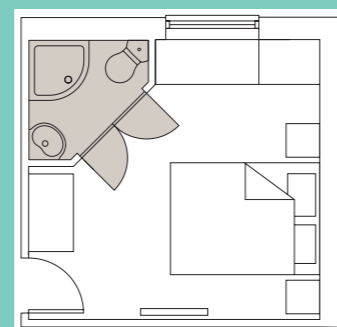

Space 56cm corner pedestal basin and corner close coupled wc suite; see p100-107 for the complete Space range

Cone basin mixer; see p186 for the complete range

Cone accessories used throughout; see p54 for the complete range

Simplicity 80cm quadrant shower tray

Joy Quadrant 80cm enclosure

Trevi Oposta includes shower valve and multi-function shower kit L6958AA

Call 0800 614191 for a Trevi showers brochure