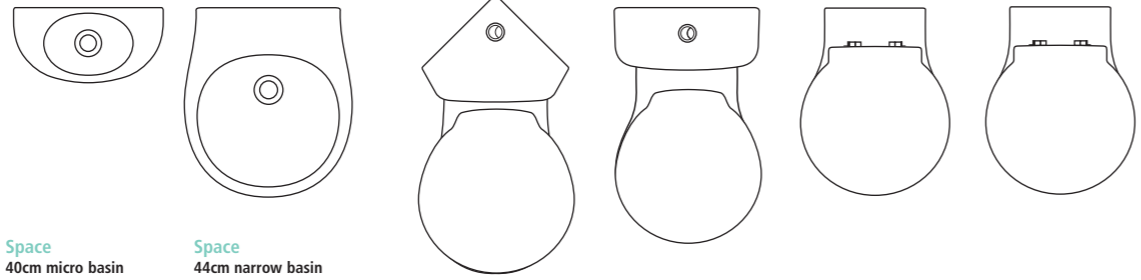

WC suites

Space
40cm micro basin
w400 x d200mm

Space
44cm narrow basin
w440 x d495mm

Space
Corner close coupled
wc suite
w385 x d730mm
seat position: conventional
or turned 45° left or right

Space
Close coupled wc suite
w390 x d630mm

Space
Back-to-wall wc suite
w385 x d495mm
seat position: conventional
or turned 45° left or right

Space
Wall mounted wc suite
w385 x d495mm
seat position: conventional
or turned 45° left or right