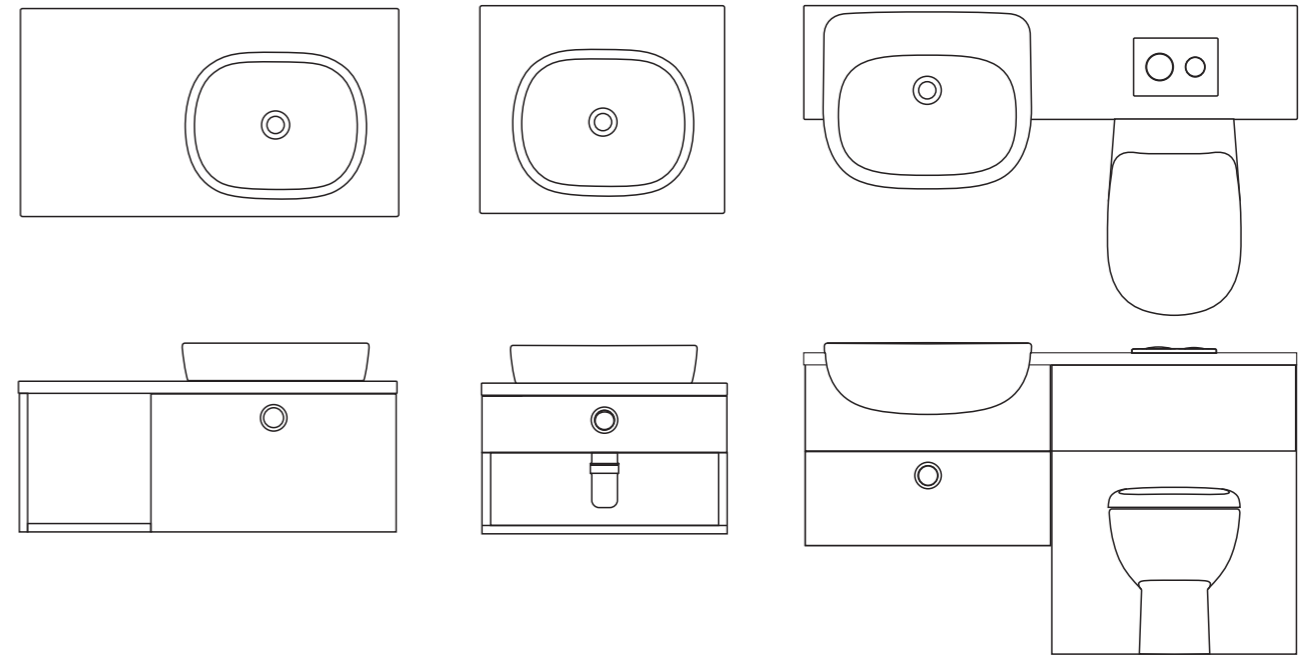

Furniture

Jasper Morrison
1000mm wall hung vessel basin unit
w1000 x d550mm

Jasper Morrison
650mm wall hung vessel basin unit
w650 x d550mm

Jasper Morrison
650mm wall hung semi-countertop basin unit/650mm wc furniture unit
w1300 x d302mm