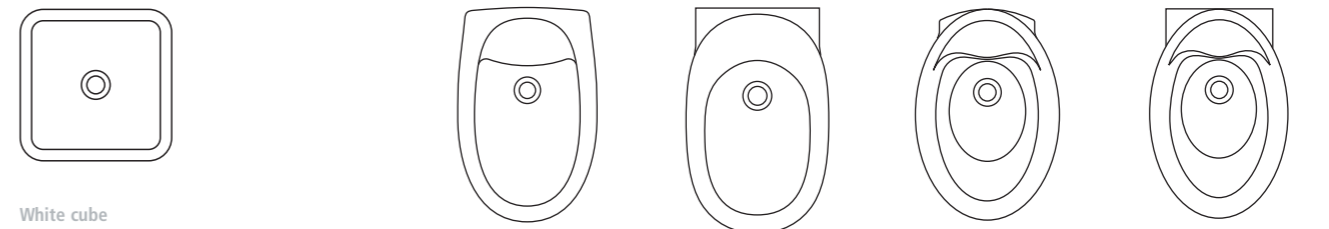

Bidets

White cube
40cm vessel basin
w400 x d400mm

Alto
Floor standing bidet
w370 x d570mm

Kyomi
Floor standing bidet
w375 x d590mm

Purity
Floor standing bidet
w380 x d560mm

Purity
Wall mounted bidet
w380 x d565mm