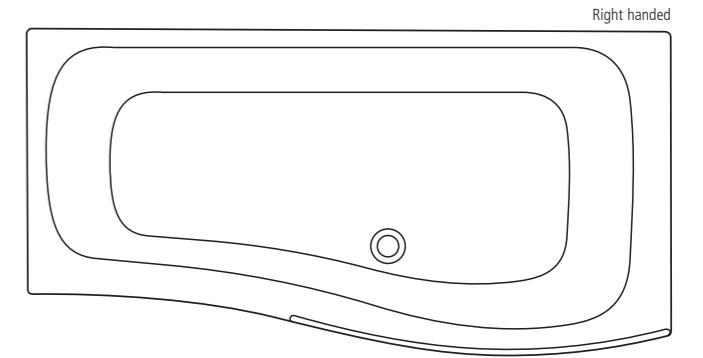

Create 170cm Idealcast shower bath right handed
1700 x 700mm (850mm at widest point)
height – floor to rim 540mm
bath screen/ over-bath enclosure height – 1500mm