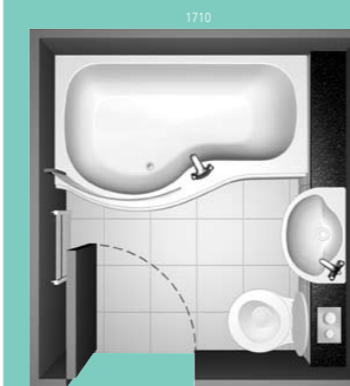

Waterways CD basin pillar taps with Tipó handles; see p174 for the complete range

Cone accessories used throughout; see p54 for the complete range

Space solutions

Space has been designed with your needs in mind. It gives you all the options to plan better bathrooms and add the extra facilities you need. With a Space micro basin and close coupled wc, for example, you can install a fully functional cloakroom almost anywhere. Our versatile corner and short-projection products help you make use of every available nook and cranny. And, whilst in an ideal world it makes sense to have a separate shower as well as a bath, if you don't have room, the Space offset corner shower bath provides the next best thing.

Plan measurements are shown in millimetres. Dimensions on plan drawings are given for guidance only and are not to a specific scale.

Space Close coupled wc

Room to manoeuvre

In the small family bathroom below, the close coupled wc proves a real space saver. The shorter projection of the wc leaves a larger area in the middle of the room to turn around and use all the facilities with ease. The seat is angled at 45 degrees so that the wc can be positioned closer to the wall and you will avoid burning your leg on the towel warmer.

Space 58cm short-projection basin, close coupled wc suite and 170cm shower bath (right handed) with bath screen

Space Back-to-wall wc

Fully fitted with extra shelf space

The back-to-wall wc can be installed against a wall or ducting. It can also be fitted to a slim wc unit from the Space bathroom furniture range which contains the cistern and introduces useful shelf space above it. To allow closer proximity to the wall with a 45cm wc unit, the seat is angled at 45 degrees.