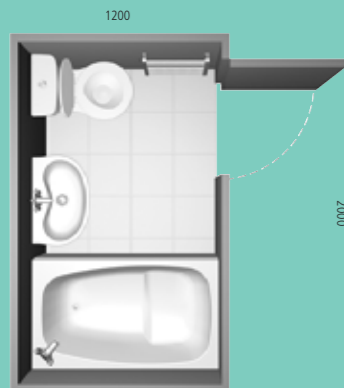

Space 40cm micro basin and close coupled wc suite

Space **Shower bath**

A solution for all the family

The shower bath combines a roomy showering area with a full-size bath to give you the best of both worlds. The bath screen folds inwards as well as outwards which makes it easier to use the bath when the shower is not in use. So children's bathtime need not be a struggle and a long soak is all the more relaxing. The bath is available in a left or right handed version and in two sizes: 170cm or 150cm.

Space 58cm short-projection basin, close coupled wc suite and 170cm shower bath (right handed) with bath screen

Space 120 bath

When a bath is a necessity

If your bathroom is too small for a full-size bath but you need a bathing facility – perhaps for small children – a 120cm bath is a good option. Small but perfectly formed, it can be combined with a shower screen to create a fully functional bathroom.