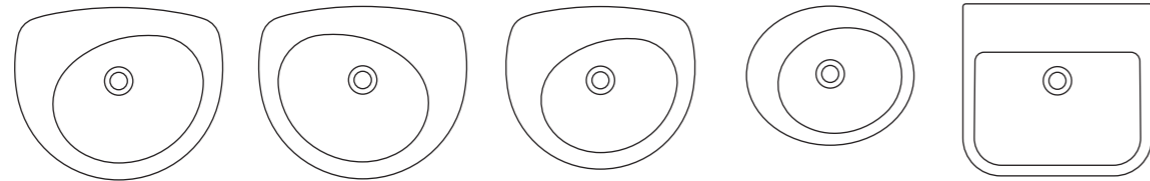

Drift 55cm semi-countertop basin right handed
w550 x d460mm

Drift 55cm semi-countertop basin left handed
w550 x d460mm

Drift 50cm countertop basin
w500 x d435mm

Drift vessel basin
w440 x d365mm
h170mm

Square 50cm basin/countertop basin
w500 x d455mm
h795mm (floor to rim)