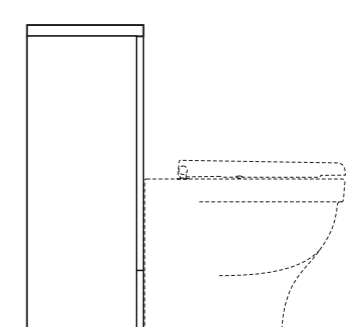

Washpoint
Trend 600mm wc unit
w600 x d305 x h830mm
(830 overall height – including 30mm worktop)

Washpoint
Trend 440mm floor
pedestal unit
w470 x d395 x h675mm

Scale 1:20

Scale 1:20