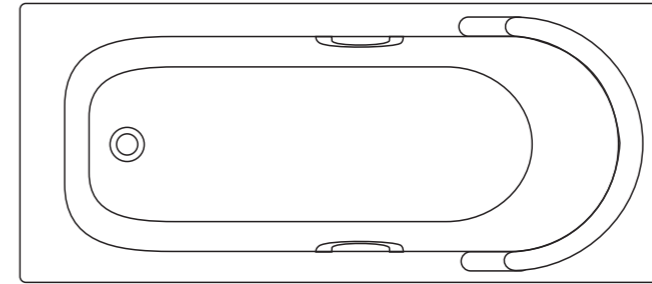

Basins

WC suites

Bidets

Scale 1:20

Scale 1:20

Baths

Ascot
170 x 75cm Idealform bath
1695 x 745mm
height – floor to rim 545