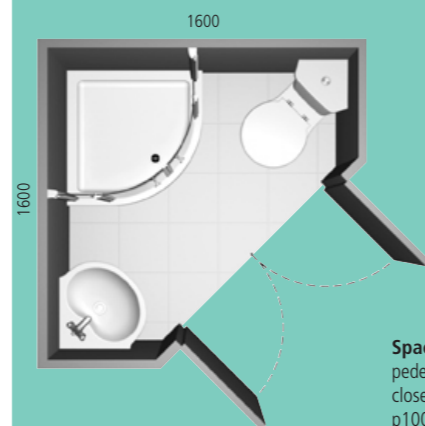

Space of your own

The Space range makes it easy to add the private luxury of an en-suite facility in many existing bedrooms. You don't need a bedroom the size of Caesar's Palace, just a little spare space and the right products. Even the corner of your bedroom can become a comfortable shower room. Now you can avoid the morning rush hour in the main bathroom. And in the evening it's just a short step from bathroom to bed.

En-suite

Space corner products let you fit a stylish en-suite shower room into a space no bigger than a corner bath.

There is room for a Space shower room in the majority of master bedrooms.

The Space corner basin, wc and Joy quadrant shower enclosure and tray (right) form three sides of a triangle for a chic, practical shower room. The dimensions also allow for fitted wardrobes to be built in on either side, so your bedroom becomes truly elegant and functional.

Bedroom layout