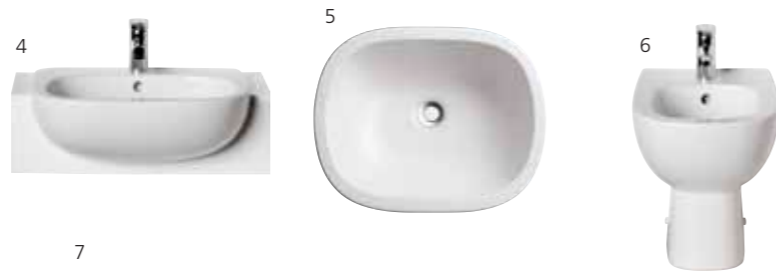

WC and bidets

- 6 Floor standing bidet with one tap hole
- 7 Close coupled wc suite with cistern, seat and cover
- 8 Back-to-wall wc suite with seat and cover
- 9 Wall hung wc suite with seat and cover