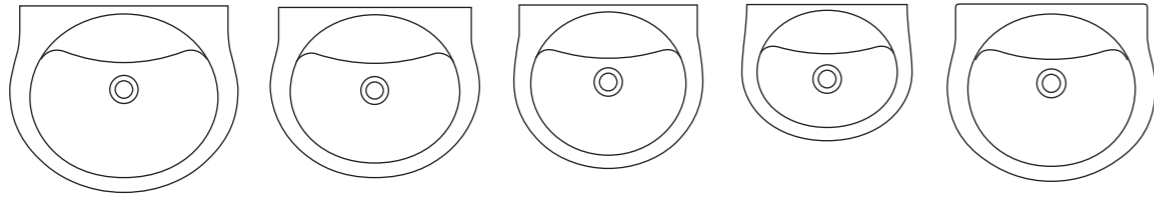

Modern

Basins

Alto
60cm basin
w600 x d490mm

Alto
55cm basin
w550 x d450mm

Alto
50cm basin
w500 x d435mm

Alto
45cm handrinse basin
w450 x d360mm

Alto
55cm semi-countertop basin
w550 x d475mm