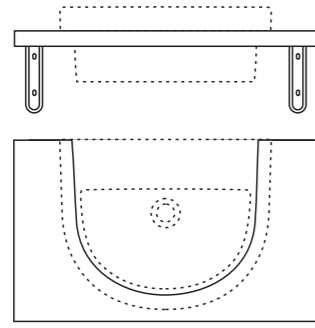

Modern

Furniture continued

Washpoint
80cm Start furniture/countertop basin
w800 x d480mm