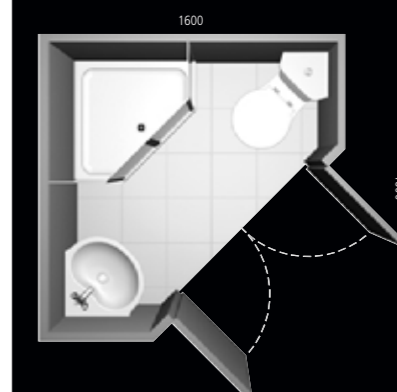

Space 56cm offset corner basin (right handed), close coupled wc suite and 150cm shower bath (right handed) with bath screen

Space 56cm corner basin, corner close coupled wc suite and corner shower tray
Joy in-fold shower enclosure
Call 0800 590311 for an Ideal Standard Showers Studio Collection brochure