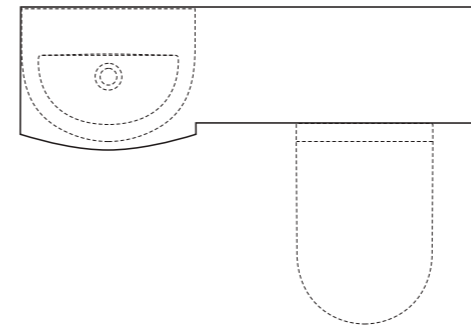

Modern

Furniture continued

Washpoint
Trend mirror
w585/404 x d18 x h800mm
available in two sizes 585mm
and 440mm wide

Washpoint
Trend semi-countertop basin unit and wc unit
w1220 x d395 x h800mm

Washpoint
Trend 600mm semi-countertop basin unit
w600 x d305 x h830mm
(830 overall height – including 30mm worktop)

Washpoint
Trend 440mm floor
pedestal unit
w470 x d395 x h675mm

Scale 1:20

Scale 1:20