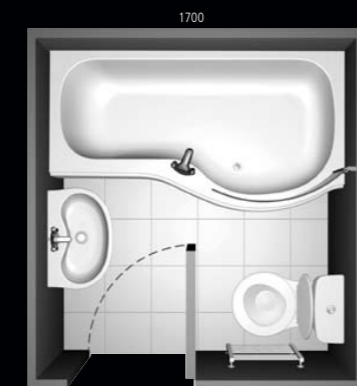

Waterways CD basin pillar taps with Tipó handles; see p174 for the complete range

Cone accessories used throughout; see p54 for the complete range

Space solutions

Space has been designed with your needs in mind. It gives you all the options to plan better bathrooms and add the extra facilities you need. With a Space micro basin and close coupled wc, for example, you can install a fully functional cloakroom almost anywhere. Our versatile corner and short-projection products help you make use of every available nook and cranny. And, whilst in an ideal world it makes sense to have a separate shower as well as a bath, if you don't have room, the Space offset corner shower bath provides the next best thing.

Plan measurements are shown in millimetres. Dimensions on plan drawings are given for guidance only and are not to a specific scale.

Space Close coupled wc

Room to manoeuvre

In the small family bathroom below, the close coupled wc proves a real space saver. The shorter projection of the wc leaves a larger area in the middle of the room to turn around and use all the facilities with ease. The seat is angled at 45 degrees so that the wc can be positioned closer to the wall and you will avoid burning your leg on the towel warmer.