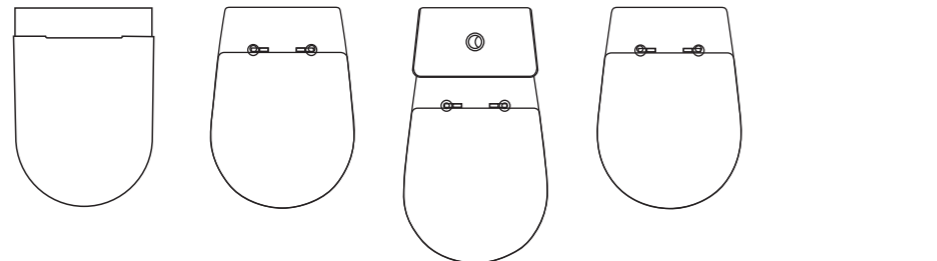

Washpoint
Wall mounted wc suite
w365 x d525mm

White
Wall mounted wc suite
w380 x d530mm

White
Close coupled wc suite
w380 x d680mm

White
Back-to-wall wc suite
w380 x d530mm

Scale 1:20