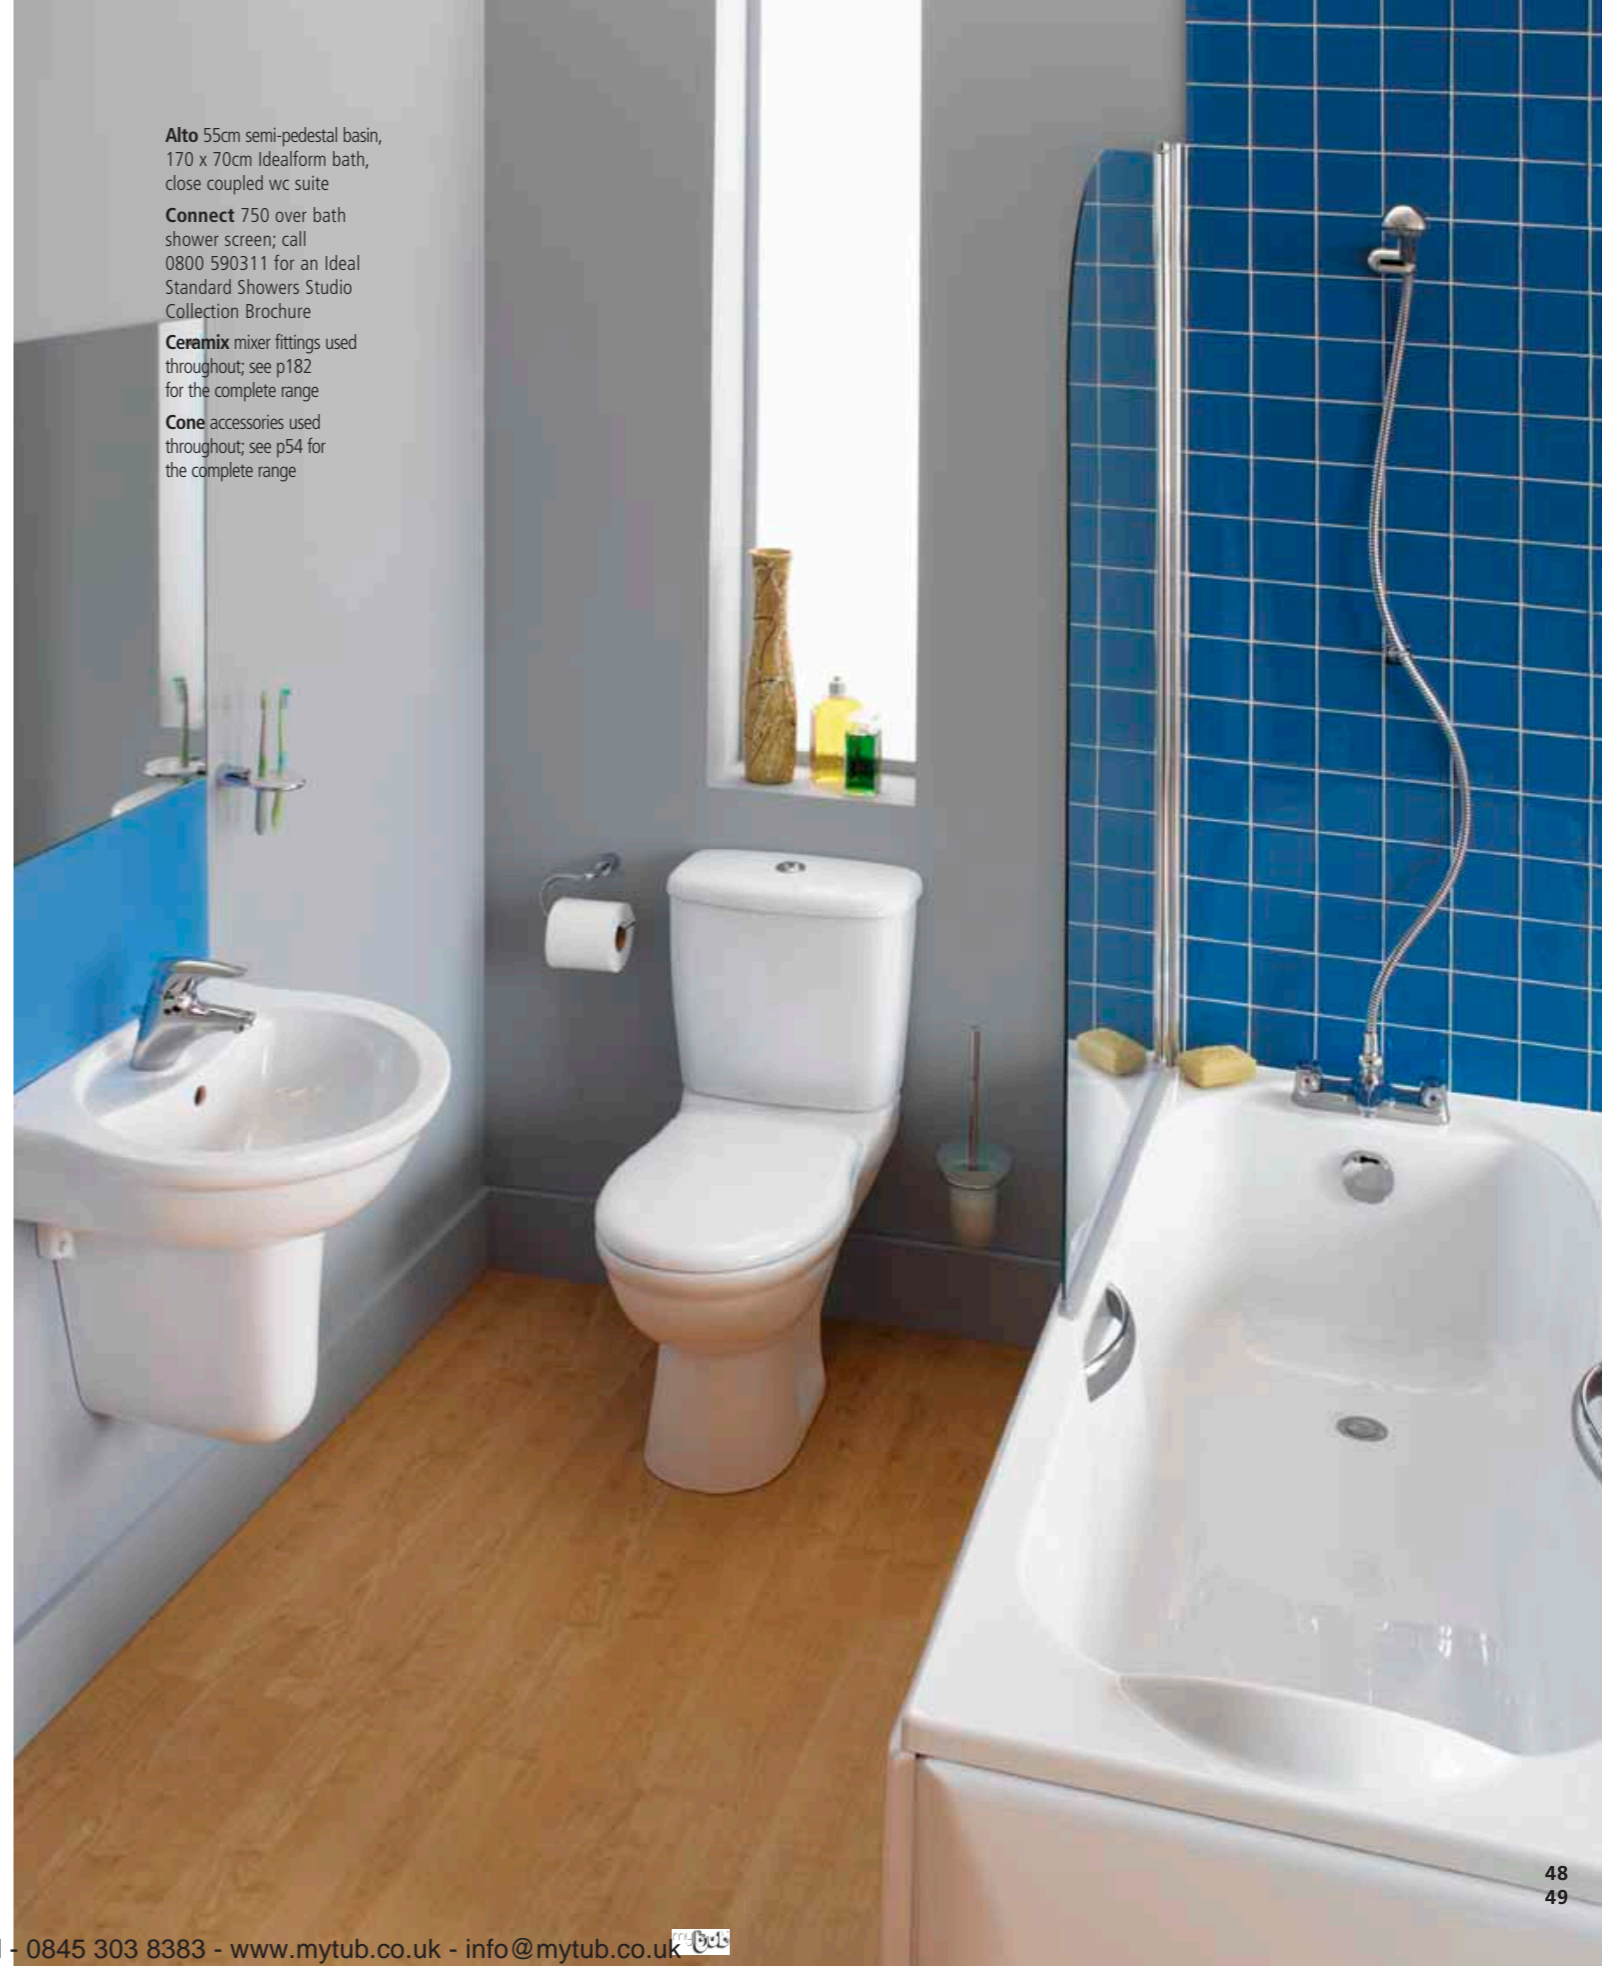

Alto 55cm semi-pedestal basin, 170 x 70cm Idealform bath, close coupled wc suite

Connect 750 over bath shower screen; call 0800 590311 for an Ideal Standard Showers Studio Collection Brochure

Ceramix mixer fittings used throughout; see p182 for the complete range

Cone accessories used throughout; see p54 for the complete range