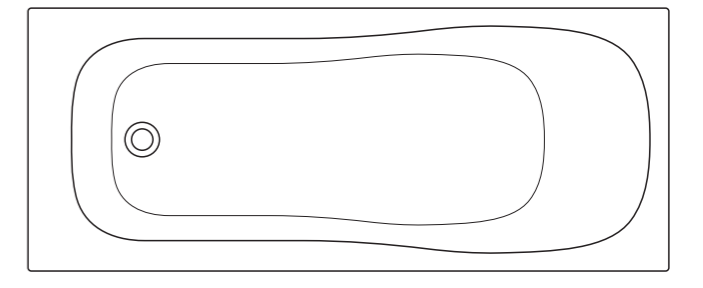

Create 170 x 70cm Idealform bath right handed
1700 x 695mm
height – floor to rim 540mm
bath screen/over-bath enclosure height – 1500mm