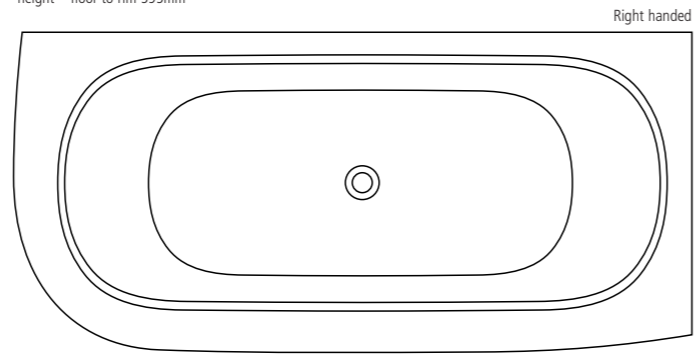

Jasper Morrison
180 x 85cm Idealform right handed bath
1695 x 745mm
height – floor to rim 595mm