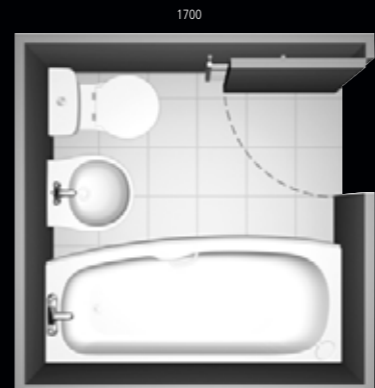

Space 40cm micro basin and close coupled wc suite

Space **Shower bath**

A solution for all the family

The shower bath combines a roomy showering area with a full-size bath to give you the best of both worlds. The bath screen folds inwards as well as outwards which makes it easier to use the bath when the shower is not in use. So children's bathtime need not be a struggle and a long soak is all the more relaxing. The bath is available in a left or right handed version and in two sizes: 170cm or 150cm.

Space 58cm short-projection basin, close coupled wc suite and 170cm shower bath (right handed) with bath screen

Space 120 bath

When a bath is a necessity

If your bathroom is too small for a full-size bath but you need a bathing facility – perhaps for small children – a 120cm bath is a good option. Small but perfectly formed, it can be combined with a shower screen to create a fully functional bathroom.

Space 58cm short-projection basin, close coupled wc suite and 120cm Idealform bath with bath screen

Studio Spacemaker bath

Making the space you need

The cleverly curved spacemaker bath has the width of a standard bath at the 'head' end – allowing plenty of space for bathing – but is tapered towards the 'foot' end to leave room for a basin, wc or towel warmer beside it. The plan below shows how the bath curves away from the basin so that the basin doesn't overhang the bath and is easier to clean around. The spacemaker bath is available in a left or right handed version.