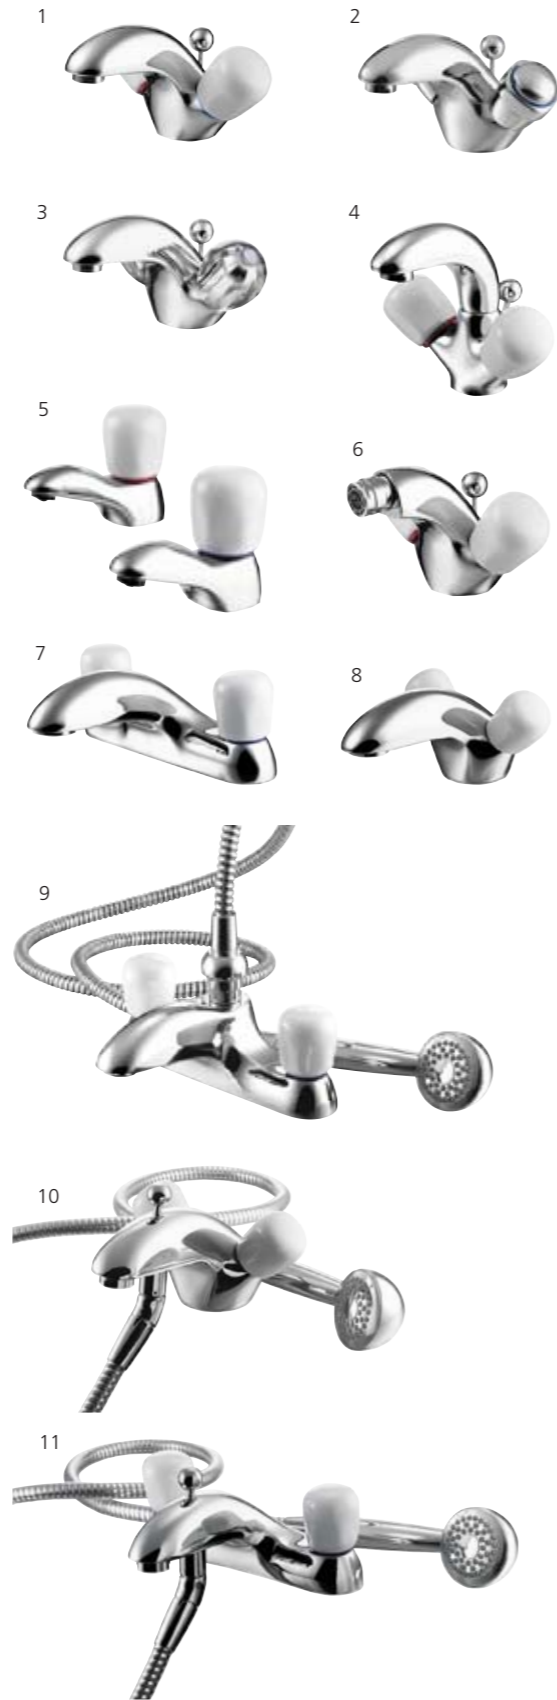

Waterways

Waterways is a sleek modern range of contemporary mixers and taps with multiple tap handle options including Crystal, Quattro and Studio, offering flexibility in bathroom design. For Waterways CD see page 174.

- 1 **Basin mixer**
  Studio handles, with pop-up waste (twin flow basin filler also available)
- 2 **Basin mixer**
  Quattro handles, with pop-up waste
- 3 **Basin mixer**
  Crystal handles, with pop-up waste
- 4 **Basin mixer with swivel spout.** Studio handles, with pop-up waste
- 5 **Basin pillar taps**
  Studio handles (bath pillar taps available)
- 6 **Bidet mixer**
  Studio handles, with pop-up waste
- 7 **Bath filler**
  Studio handles, twin flow
- 8 **Bath/shower mixer**
  Studio handles, with top mounted hose
- 9 **Bath filler**
  Studio handles, one tap hole
- 10 **Bath/shower mixer**
  Studio handles, one tap hole
- 11 **Bath/shower mixer**
  Studio handles, two tap holes