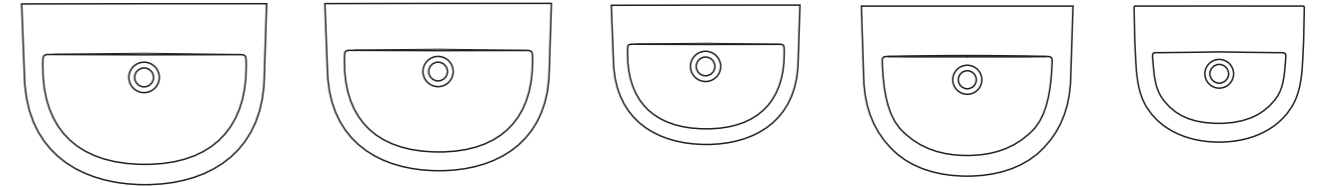

Washpoint
65cm basin
w650 x d480mm

Washpoint
60cm basin
w600 x d450mm

Washpoint
50cm handrinse basin
w500 x d350mm

Washpoint
56cm apron fronted basin
w560 x d450mm

Washpoint
45cm apron fronted
handrinse basin
w450 x d360mm