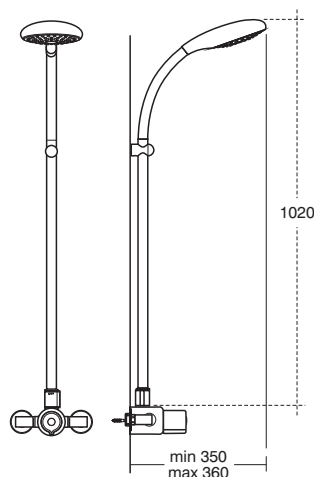

Idealrain S shower kits

B9408AA S1 single function handspray
B9410AA S3 three function handspray

- Option of single function shower handspray with full flow or three function handspray with saturate, invigorate and concentrate spray patterns
- 600mm metal slide rail
- 1.35 metre flexible hose
- Integrated soap dish
- Suitable for either low or high pressure installations (B9408AA recommended for <0.3bar)
- 5 year guarantee

performance

Installation flexibility

The valve backplate makes wall fixing simple, and the replacement of an old shower system is facilitated by conforming to industry-standard 150mm pipe centres. The valve is equally suitable for both rising or falling pipework, and elbows can be rotated to suit pipework from behind, below or above. Adjustable wall elbows are available as an accessory. A bottom outlet is supplied, but this can be moved to the top for a fixed riser or a second outlet can added to create a double outlet system for a fixed riser and shower handspray.

- Option of single function shower handspray with full flow or three function handspray with saturate, invigorate and concentrate spray patterns
- 600mm metal slide rail
- 1.35 metre flexible hose
- Integrated soap dish
- Chrome finish
- Suitable for either low or high pressure installations (A5348AA recommended for <0.3bar)
- 5 year guarantee

ITV exposed thermostatic shower valve with Moonshadow fixed riser

A5322AA ITV exposed shower valve
L6807AA Moonshadow fixed riser with single function overhead

- Single function 150mm diameter deluge head
- Fixed riser
- Chrome finish
- Suitable for either low or high pressure installations
- Rub clean sprayplate
- 5 year guarantee