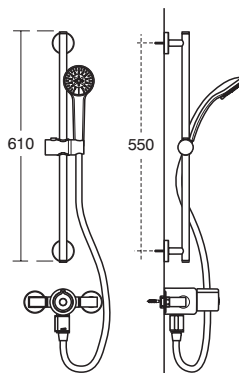

performance

Installation flexibility

The valve backplate makes wall fixing simple, and the replacement of an old shower system is facilitated by conforming to industry-standard 150mm pipe centres. The valve is equally suitable for both rising or falling pipework, and elbows can be rotated to suit pipework from behind, below or above. Adjustable wall elbows are available as an accessory. A bottom outlet is supplied, but this can be moved to the top for a fixed riser or a second outlet can added to create a double outlet system for a fixed riser and shower handspray.

- Saturate
- Invigorate
- Concentrate

Saturate

Invigorate

Concentrate

ITV In-line thermostatic valve

ITV exposed thermostatic shower valve with Idealrain shower kit

A5323AA Three function shower pack
A5348AA Single function shower pack

- Option of single function shower handspray with full flow or three function handspray with saturate, invigorate and concentrate spray patterns
- 600mm metal slide rail
- 1.35 metre flexible hose
- Integrated soap dish
- Chrome finish
- Suitable for either low or high pressure installations (A5348AA recommended for <0.3bar)
- 5 year guarantee

ITV exposed thermostatic shower valve with Moonshadow fixed riser

A5322AA ITV exposed shower valve
L6807AA Moonshadow fixed riser with single function overhead

- Single function 150mm diameter deluge head
- Fixed riser
- Chrome finish
- Suitable for either low or high pressure installations
- Rub clean sprayplate
- 5 year guarantee