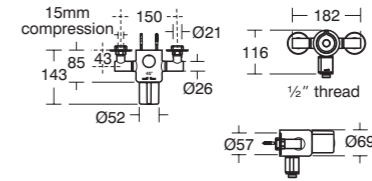

Idealrain S shower kits

B9408AA S1 single function handspray
B9410AA S3 three function handspray

- Option of single function shower handspray with full flow or three function handspray with saturate, invigorate and concentrate spray patterns
- 600mm metal slide rail
- 1.35 metre flexible hose
- Integrated soap dish
- Suitable for either low or high pressure installations (B9408AA recommended for <0.3bar)
- 5 year guarantee