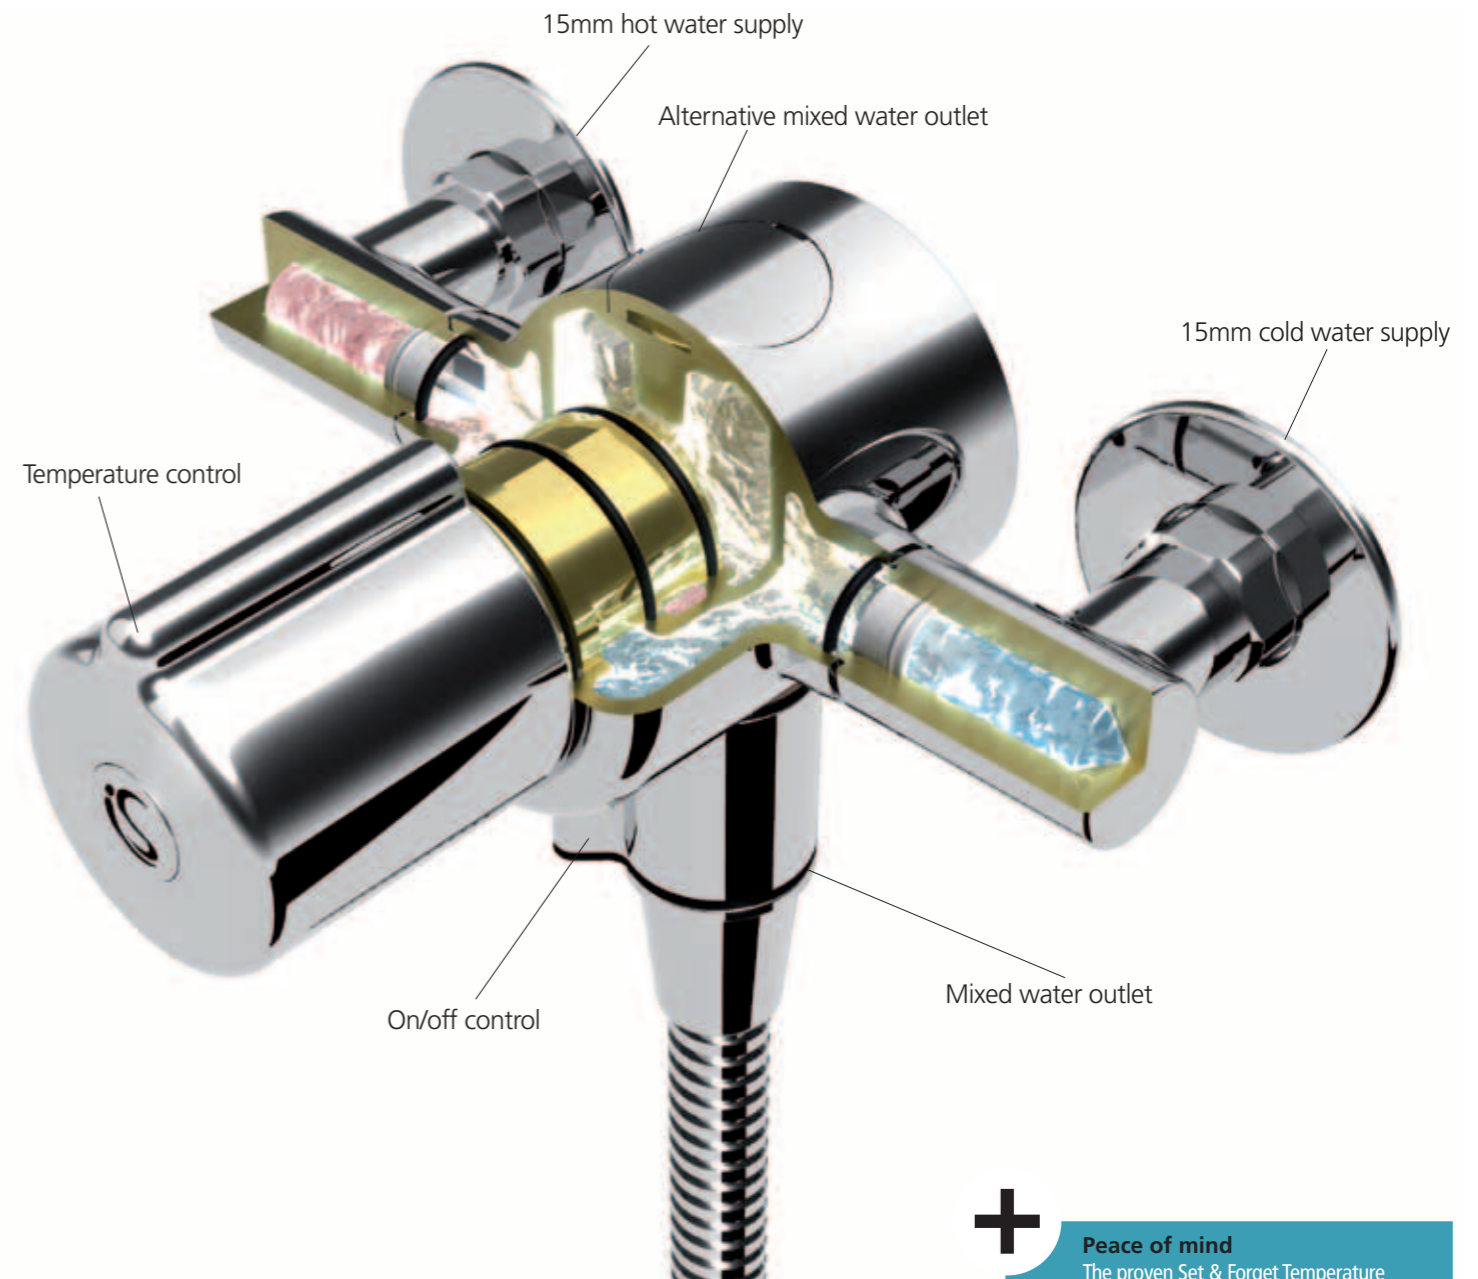

Acknowledgments
Ideal Standard would like to thank Bisque for the radiator featured.

www.bisque.co.uk

Designed by CONRAN DESIGN GROUP

ITV In-line Thermostatic Valve

Our new dual control ITV represents an evolution in shower valve design. Its engineering is based on proven Ideal Standard valve technology, but in addition it offers an enhanced flow rate, greater control, improved safety and refined, contemporary styling.

The ITV is the latest member of Ideal Standard's extensive family of shower valves, shower kits and accessories. The superior technology of all our showering products is focused on the welfare of your family and the environment. And with the Ideal Standard five-year guarantee, you benefit from total reliability and quality for a great shower, every time.

ITV Performance and safety

Water flow capability is likely to be the first thing we think of when choosing a shower valve. The ITV delivers flow performance like no other. But safety should also be a prime concern, especially to those with families. Rest assured, the ITV's built-in safety controls make it one of the safest thermostatic valves available.

+

Power and simplicity
 The ITV offers excellent flow performance and is suitable for both low pressure gravity and high pressure mains hot water systems. The maximum open outlet flow rate is an incredible 29 litres per minute (at 1 bar), while also providing an excellent shower at low pressure (7.9 litres per minute at 0.1 bar). However, an 8 litre per minute flow regulator is supplied to reduce water usage if necessary. Valve operation is made simple with separate flow and temperature controls. And the quarter turn ceramic disc flow control offers an easy and smooth turning action for precise adjustment, durability and no drips.