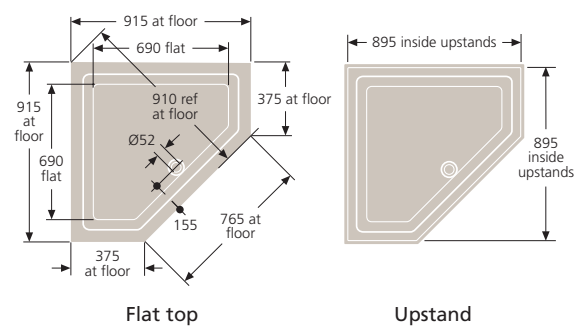

simplicitypentagon

Flat top (H: 85mm)			Upstand (H: 98mm)		
Size	White	Pergamon	Size	White	Pergamon
900	L534101	L534127	900	L535201	L535227

Riser kit with panel for pentagon trays

900	L535701	L535727

Simplicitysections

Section view of a tray.

- **A** All standard trays.
- **B** Square, quadrant, pentagon and 900 x 800mm riser trays.
- **C** All rectangular riser trays except 900 x 800mm.