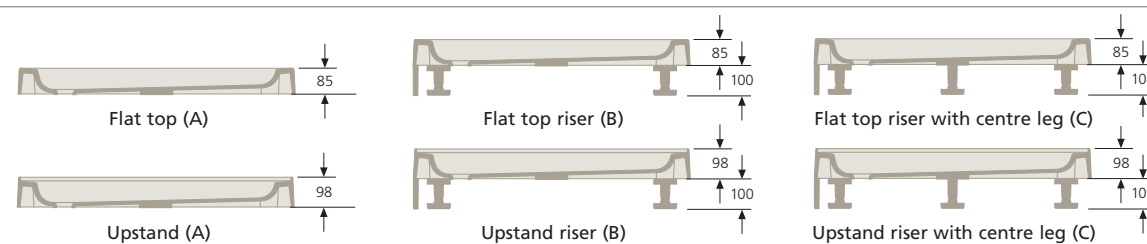

900	L535601	L535627
-----	---------	---------

*Use 900mm riser panel and trim to size

simplicitypentagon

Flat top (H: 85mm)			Upstand (H: 98mm)		
Size	White	Pergamon	Size	White	Pergamon
900	L534101	L534127	900	L535201	L535227

Riser kit with panel for pentagon trays

900	L535701	L535727
-----	---------	---------

Simplicitysections

Section view of a tray.

- A** All standard trays.
- B** Square, quadrant, pentagon and 900 x 800mm riser trays.
- C** All rectangular riser trays except 900 x 800mm.