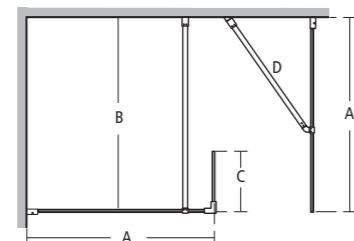

Synergy Corner wetroom with straight panel and return and end panel

- L6220 EO 700mm Wetroom panel
- L6221 EO 760mm Wetroom panel
- L6222 EO 800mm Wetroom panel
- L6223 EO 900mm Wetroom panel
- L6224 EO 1000mm Wetroom panel
- L6225 EO 1200mm Wetroom panel

- L6226 EO 1400mm Wetroom panel
- L6227 EO 1600mm Wetroom panel
- L6228 EO 300mm Wetroom return panel
- L6229 EO Straight bracing bracket
- L6230 EO Angle bracing bracket

Panel	Dim.A	Dim.B
700	654 - 677	650 - 994
760	714 - 737	650 - 994
800	754 - 777	650 - 994
900	854 - 877	650 - 994
1000	954 - 977	650 - 994
1200	1154 - 1177	650 - 994
1400	1354 - 1377	650 - 994
1600	1554 - 1577	650 - 994

Recommended opening minimum 500mm

A – Panel size of your choice
B – Straight bracing bracket
C – 300mm return panel
D – Angle bracing bracket