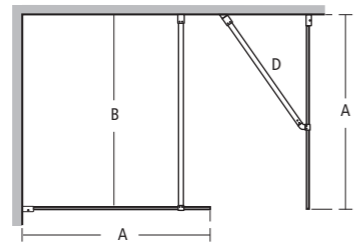

Synergy Corner wetroom with straight panel and end panel

- L6220 EO 700mm Wetroom panel
- L6221 EO 760mm Wetroom panel
- L6222 EO 800mm Wetroom panel
- L6223 EO 900mm Wetroom panel
- L6224 EO 1000mm Wetroom panel
- L6225 EO 1200mm Wetroom panel

- L6226 EO 1400mm Wetroom panel
- L6227 EO 1600mm Wetroom panel
- L6229 EO Straight bracing bracket
- L6230 EO Angle bracing bracket

Panel	Dim.A	Dim.B
700	654 - 677	650 - 994
760	714 - 737	650 - 994
800	754 - 777	650 - 994
900	854 - 877	650 - 994
1000	954 - 977	650 - 994
1200	1154 - 1177	650 - 994
1400	1354 - 1377	650 - 994
1600	1554 - 1577	650 - 994

Recommended opening minimum 500mm

A – Panel size of your choice
B – Straight bracing bracket
D – Angle bracing bracket