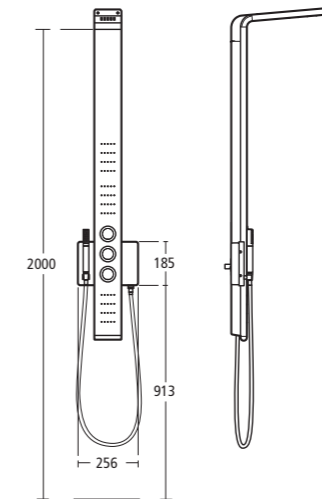

- A3912** Not including shower kit

Moments Shower valve

Thermostatic, Trevi TT, built-in with diverter

- A3969 NU** Shower valve
- A3918** Faceplate

Moments Shower column

High pressure installations only

- K6190 AA** Polished stainless steel