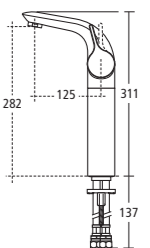

Melange pages 48-57

Melange Basin mixer

Single lever

- A4261 AA With pop-up waste
- A5399 AA With no waste

Melange Vessel basin mixer

Single lever

- A4267 AA With no waste

***for use with 550mm bar handle. See page 154 for product codes.