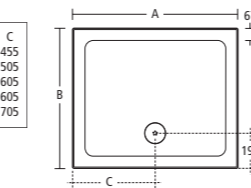

Idealite Flat top trays

Flat top installation

The shower tray is placed against a finished wall, with tiling to the top of the tray.

Idealite Upstand trays

Upstand tray installation

The shower tray is placed against a finished wall, with plasterboard on top of the upstand. The tray is then tiled into the wall by tiling over the upstand onto the tray.

Idealite Square flat top tray

- L6313 760 flat top low profile tray and waste
- L6314 800 flat top low profile tray and waste
- L6315 900 flat top low profile tray and waste
- L6316 1000 flat top low profile tray and waste
- LV69967 Adhesive upstand
- L6309 1200 riser kit (for use with trays up to 1200)
- L6308 Flexible waste pipe

	A	B	C
760 x 760	770	770	385
800 x 800	810	810	405
900 x 900	910	910	455
1000 x 1000	1010	1010	505

Idealite Square upstand tray

- L6333 760 upstand low profile tray and waste
- L6334 800 upstand low profile tray and waste
- L6335 900 upstand low profile tray and waste
- LV69967 Adhesive upstand
- L6309 1200 riser kit (for use with trays up to 1200)
- L6308 Flexible waste pipe

	A	B	C
760 x 760	770	770	385
800 x 800	810	810	405
900 x 900	910	910	455

Idealite Rectangular flat top tray

- L6317 900 x 760 flat top low profile tray and waste
- L6318 900 x 800 flat top low profile tray and waste
- L6319 1000 x 800 flat top low profile tray and waste
- L6320 1200 x 760 flat top low profile tray and waste
- L6321 1200 x 800 flat top low profile tray and waste
- L6322 1200 x 900 flat top low profile tray and waste
- L6323 1400 x 900 flat top low profile tray and waste
- L6324 1600 x 800 flat top low profile tray and waste
- L6325 1700 x 750 flat top low profile tray and waste
- LV69967 Adhesive upstand
- L6309 1200 riser kit (for use with trays up to 1200)
- L6312 Extension kit (for use with L630901 on trays over 1200)
- L6308 Flexible waste pipe