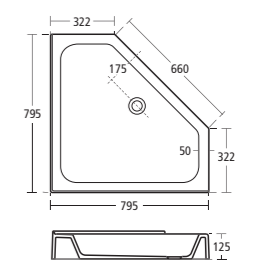

Note Tray measurements at base