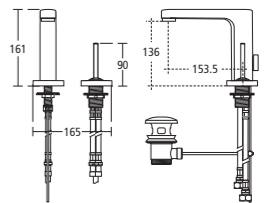

SimplyU Basin mixer

Single lever with two tap holes, high pressure installations only

A4477 AA Rectangular spout and two round escutcheons with pop-up waste