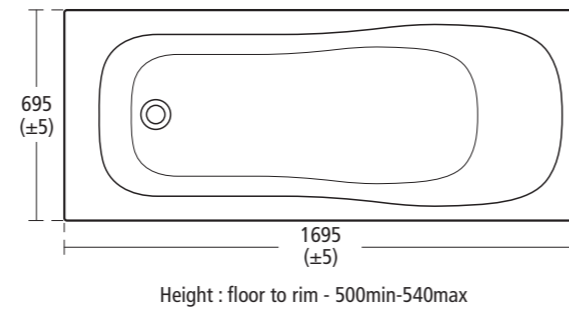

- L9122 AA Bath shower screen
- L9128 AA Over bath enclosure door