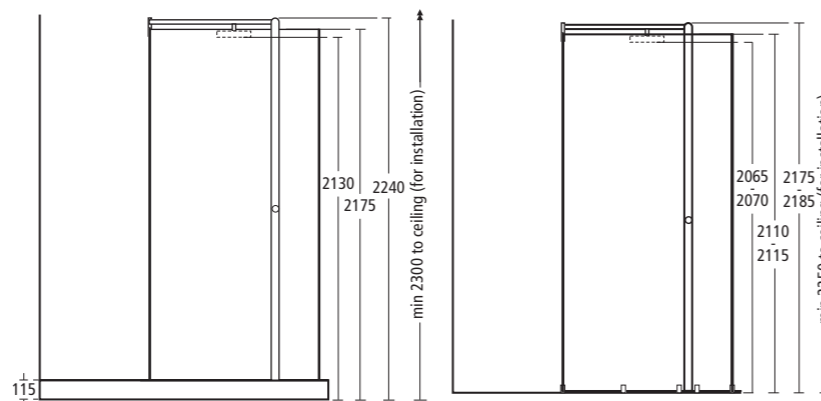

A (opening) See drawing	B (overall adjustment)	
	min	max
	1070	1085

Serenis notes *Please wait for receipt of wetroom pack prior to preparing bathroom for wetroom installation.