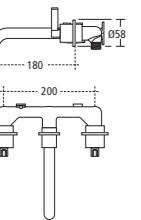

Silver Bath filler

Dual control wall bath filler

E0071 AA