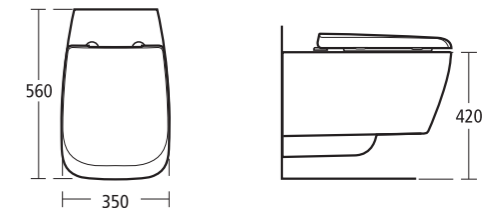

Ventuno Wall mounted WC suite

- T3164 Wall hung WC bowl with horizontal outlet
- T6637 Seat and cover
- T6638 Seat and cover, slow close