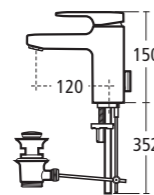

Moments Basin mixer

Single lever with pop-up waste, one tap hole

- A3903 AA** With pop-up waste
- A5565 AA** With no waste

Moments Handrinse basin mixer

Single lever with pop-up waste, one tap hole

- A3906** With pop-up waste
- A5566** With no waste