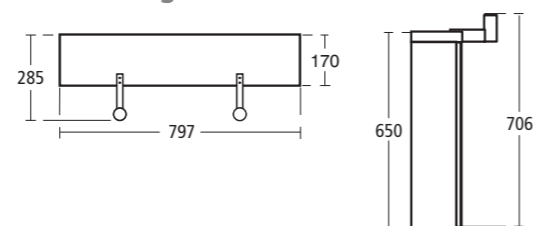

Daylight 800mm Mirrored wall unit with lights

- K2231 SV Light Oak effect
- K2231 EG Dark Oak effect

Daylight 700mm Mirrored wall unit with lights

- K2230 SV Light Oak effect
- K2230 EG Dark Oak effect

Aqua Duo Bath