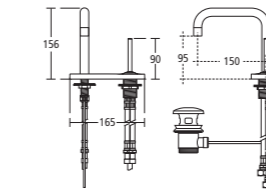

SimplyU Basin mixer

Single lever with two tap holes, high pressure installations only

A4486 AA 206mm cylindrical spout and one rectangular escutcheon with pop-up waste