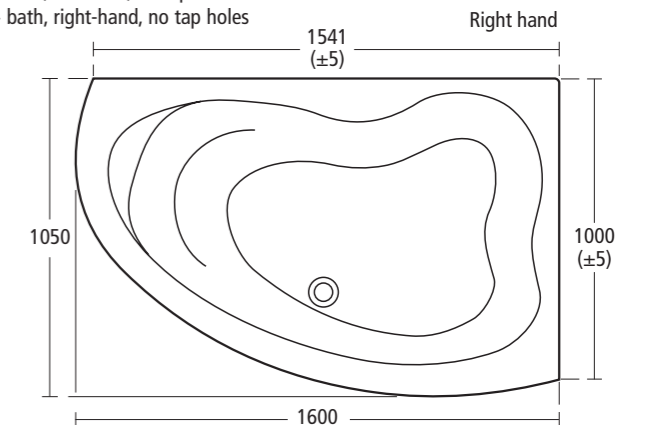

For use with:
 50 and 40cm Square basins
 60 and 55cm Edge basins
 45cm Edge handrinse basin
 385mm bar handle

**for use with 385mm bar handle. See page 154 for product codes.

Create Offset corner bath

- E3176 160 x 105cm Idealform bath, left-hand, no tap holes
- E3177 160 x 105cm Idealform bath, right-hand, no tap holes
- E4815 160 x 105cm Idealform Plus+ bath, left-hand, no tap holes
- E4816 160 x 105cm Idealform Plus+ bath, right-hand, no tap holes
- E3182 Bath panel
- L9125 AA Curved bath screen
- L9127 AA Over bath enclosure door