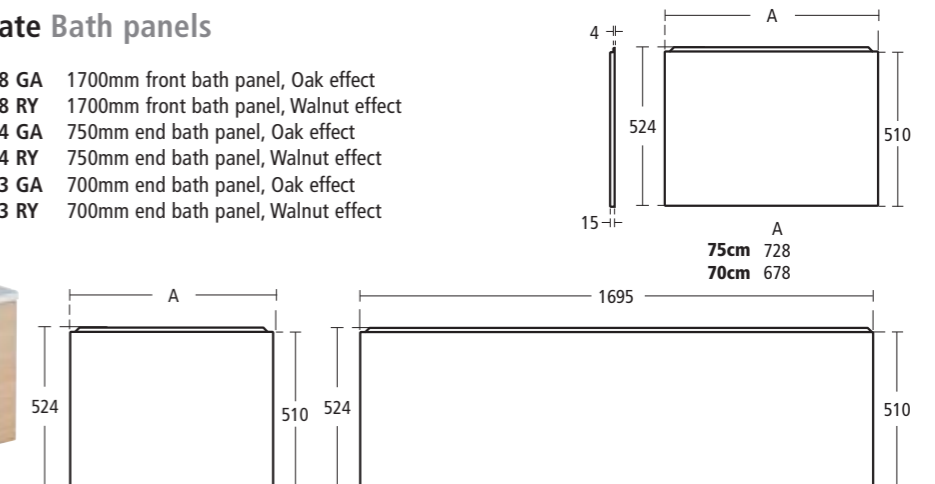

Create Bath panels

- E3328 GA 1700mm front bath panel, Oak effect
- E3328 RY 1700mm front bath panel, Walnut effect
- E3344 GA 750mm end bath panel, Oak effect
- E3344 RY 750mm end bath panel, Walnut effect
- E3343 GA 700mm end bath panel, Oak effect
- E3343 RY 700mm end bath panel, Walnut effect