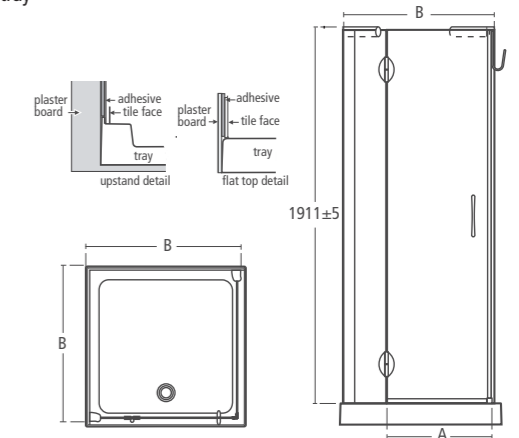

Bliss Corner Entry enclosure

- **L9166 AA** 800mm Flat top corner Entry hinged shower door and infill panel, right-hand
- **L9167 AA** 800mm Flat top corner Entry hinged shower door and infill panel, left-hand
- **L9168 AA** 900mm Flat top corner Entry hinged shower door, infill panel, right-hand
- **L9169 AA** 900mm Flat top corner Entry hinged shower door, infill panel, left-hand
- **L8907 AA** 800mm Upstand corner Entry hinged shower door and infill panel, right-hand
- **L8906 AA** 800mm Upstand corner Entry hinged shower door and infill panel, left-hand
- **L8909 AA** 900mm Upstand corner Entry hinged shower door, infill panel, right-hand
- **L8908 AA** 900mm Upstand corner Entry hinged shower door, infill panel, left-hand
- **L6344** 800mm Flat top shower tray
- **L6345** 900mm Flat top shower tray
- **L6350** 800mm Upstand shower tray
- **L6351** 900mm Upstand shower tray
- **L6356** 800mm Riser kit
- **L6357** 900mm Riser kit

Unit	A	B	C (overall adjustment)	
			min	max
800 (Upstand)	645	480	743	763
900 (Upstand)	715	530	848	870
800 (Flat top)	655	490	753	773
900 (Flat top)	725	540	858	873