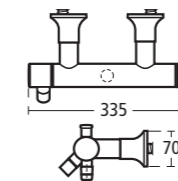

Alfiere Exposed bath/ shower mixer

N9812 AA