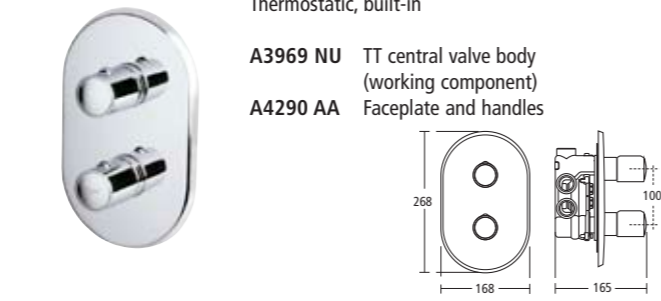

A4291 AA Faceplate and handles

Melange Shower valve

Thermostatic, built-in

A3969 NU TT central valve body (working component)

A4290 AA Faceplate and handles

Melange Bath/shower mixer

Dual control, four tap holes, with retractable hose