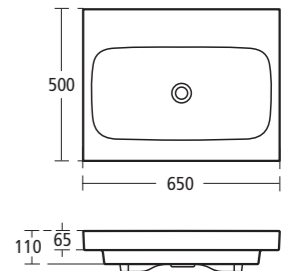

Attitude Basin mixer
Single lever

- A4592 AA Classic outlet with pop-up waste
- A5535 AA Classic outlet with no waste

Attitude Basin mixer
Single lever, high pressure installations only

- A4597 AA Waterfall outlet with pop-up waste
- A5536 AA Waterfall outlet with no waste

Attitude Vessel basin mixer
Single lever

- A4755 AA Classic outlet

Attitude Vessel basin mixer
Single lever, high pressure installations only

- A4756 AA Waterfall outlet

Attitude Bidet mixer
Single lever

- A4617 AA With pop-up waste

Attitude Bath filler
Single lever

- A4609 AA

Attitude Bath/shower mixer
Thermostatic, high pressure installations only

- A4616 AA With shower kit

Attitude Shower valve
Thermostatic, exposed

- A4614 AA

Attitude Shower valve
Thermostatic, built-in

- A4613 AA Faceplate and handles
- A3969 NU TT valve body (working components)

Attitude Wall mounted shower valve

- A5603 AA with three-way diverter to bath or shower
- A5604AA with three way diverter to bath, shower handspray or fixed head

SimplyU 120cm Dynamic double basin

- T0133 No tap holes
- T0160 One tap hole
- T0304 Two tap holes

SimplyU 80cm Dynamic basin

- T0134 No tap holes
- T0161 One tap hole
- T0305 Two tap holes

SimplyU 65cm Dynamic basin

- T0135 No tap holes
- T0162 One tap hole
- T0306 Two tap holes

SimplyU 55cm Dynamic basin

- T0136 No tap holes
- T0163 One tap hole
- T0307 Two tap holes

SimplyU 75cm Natural basin

- T0140 No tap holes
- T0167 One tap hole
- T0309 Two tap holes