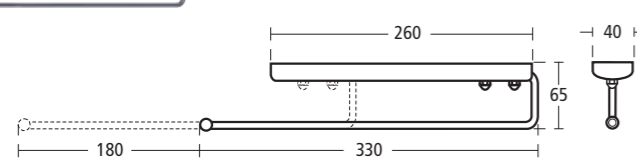

pages 74-75

Aqua Duo Bath

- E3322 180 x 80cm bath, no tap holes
- E0167 180cm front panel
- E0165 80cm end panel

Daylight Towel rail

- K2227 AA Chrome

Daylight Finish options

Drawings scale 1:25

Drawings scale 1:25