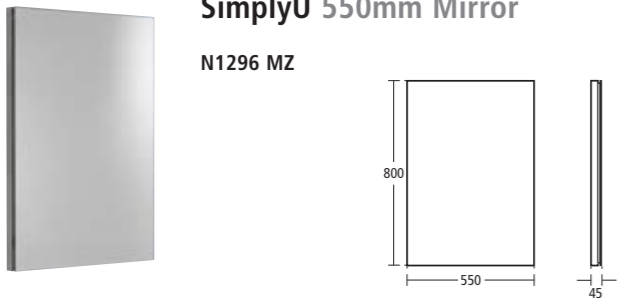

SimplyU 550mm Mirror

N1296 MZ