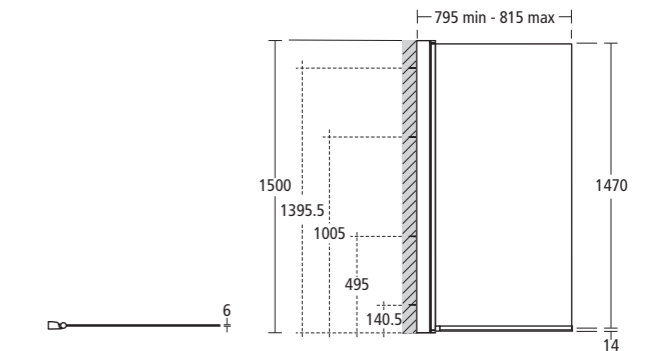

L6212 AA Bow bath screen with rail

Synergy Sail bath screen

L6213 AA Sail bath screen

Synergy Angle bath screen

L6210 AA Angle screen

Serenis 360° Peninsular enclosure (wetroom option)

- L8360 AA** Peninsular with water delivery system
- L5249** Shower tray, right-hand
- L5232** Shower tray, left-hand
- L8384 AA** Wetroom pack*