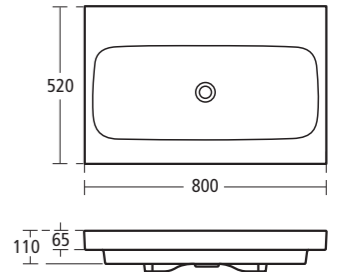

Attitude Basin mixer
Single lever

- A4592 AA Classic outlet with pop-up waste
- A5535 AA Classic outlet with no waste

Attitude Basin mixer
Single lever, high pressure installations only

- A4597 AA Waterfall outlet with pop-up waste
- A5536 AA Waterfall outlet with no waste

Attitude Vessel basin mixer
Single lever

- A4755 AA Classic outlet

Attitude Vessel basin mixer
Single lever, high pressure installations only

- A4756 AA Waterfall outlet

Attitude Bidet mixer
Single lever

- A4617 AA With pop-up waste

Attitude Bath filler
Single lever

- A4609 AA

Attitude Bath/shower mixer
Thermostatic, high pressure installations only

- A4616 AA With shower kit

Attitude Shower valve
Thermostatic, exposed

- A4614 AA

Attitude Shower valve
Thermostatic, built-in

- A4613 AA Faceplate and handles
- A3969 NU TT valve body (working components)

Attitude Wall mounted shower valve

- A5603 AA with three-way diverter to bath or shower
- A5604AA with three way diverter to bath, shower handspray or fixed head

SimplyU 120cm Dynamic double basin

- T0133 No tap holes
- T0160 One tap hole
- T0304 Two tap holes

SimplyU 80cm Dynamic basin

- T0134 No tap holes
- T0161 One tap hole
- T0305 Two tap holes

SimplyU 65cm Dynamic basin

- T0135 No tap holes
- T0162 One tap hole
- T0306 Two tap holes

SimplyU 55cm Dynamic basin

- T0136 No tap holes
- T0163 One tap hole
- T0307 Two tap holes

SimplyU 75cm Natural basin

- T0140 No tap holes
- T0167 One tap hole
- T0309 Two tap holes