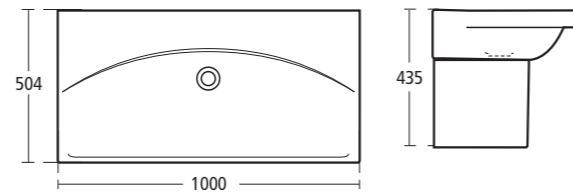

Daylight 130cm Double basin

With IFlow hidden overflow for use with semi-pedestal or cabinet

K0729 130cm double basin
K0071 Semi-pedestal

Daylight 100cm Basin

With IdealFlow hidden overflow for use with semi-pedestal or cabinet

K0728 100cm basin
K0071 Semi-pedestal

Daylight 80cm Basin

With IdealFlow hidden overflow for use with semi-pedestal or cabinet

K0727 80cm basin
K0071 Semi-pedestal

Daylight 70cm Basin

With IdealFlow hidden overflow for use with semi-pedestal or cabinet

K0726 70cm basin
K0071 Semi-pedestal

Daylight 58cm Countertop basin

With IdealFlow hidden overflow

K0730 SV Light Oak effect
K0730 EG Dark Oak effect

Daylight 1300mm Wall mounted vanity basin unit

With two doors and central drawer

K2216 SV Light Oak effect
K2216 EG Dark Oak effect

Drawings scale 1:25

Daylight 1000mm Wall mounted vanity basin unit

With two doors

K2215 SV Light Oak effect
K2215 EG Dark Oak effect

Daylight 800mm Wall mounted vanity basin unit

With two doors

K2214 SV Light Oak effect
K2214 EG Dark Oak effect

Daylight 700mm Wall mounted vanity basin unit

With two doors

K2213 SV Light Oak effect
K2213 EG Dark Oak effect

Daylight 350mm Wall mounted storage unit

With interior drawer

Left-hand hinged door and right-hand extended top
K2220 SV Light Oak effect
K2220 EG Dark Oak effect

Right-hand hinged door and left-hand extended top
K2221 SV Light Oak effect
K2221 EG Dark Oak effect

Daylight 350mm Wall mounted storage unit

With interior drawer

Left-hand hinged door and extended top each side
K2222 SV Light Oak effect
K2222 EG Dark Oak effect

Right-hand hinged door and extended top each side
K2223 SV Light Oak effect
K2223 EG Dark Oak effect

Daylight Infill box

With cosmetic tissue holder and waste container

K2224 SV Light Oak effect
K2224 EG Dark Oak effect

Drawings scale 1:25