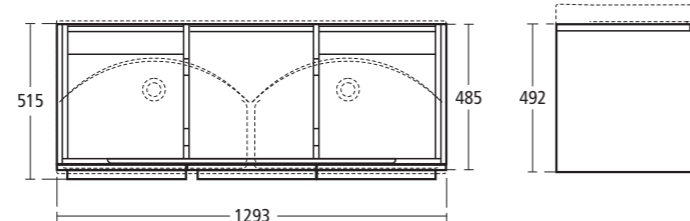

K2216 SV Light Oak effect
K2216 EG Dark Oak effect