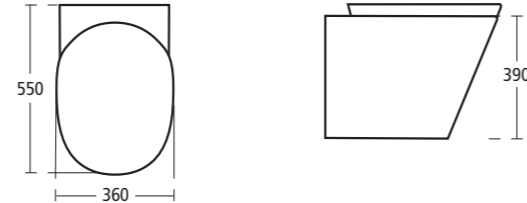

SV Light Oak veneer **EG** Dark Oak veneer

Tonic Back-to-wall bidet

one tap hole

K5060

Tonic Back-to-wall WC suite

With concealed cistern

- K3110** Back-to-wall WC bowl with horizontal outlet
- K7047** Standard seat and cover
- K7061** Seat and cover, slow close