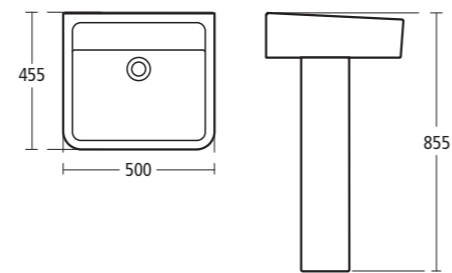

- A4483 AA 206mm rectangular spout and one rectangular escutcheon
- A4491 NU Pre-installation kit

White pages 20-25

White 50cm Cube basin

- E1224 50cm cube basin, no tap holes
- E1221 50cm cube basin, one tap hole
- E1222 50cm cube basin, two tap holes
- E1223 50cm cube basin, three tap holes
- E1227 Full pedestal
- E0157 Basin fixing set