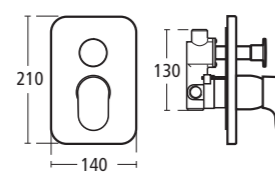

- **A3916** Not including spout or shower kit