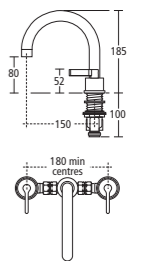

Silver Bath filler

Dual control with three tap holes

E0070 AA