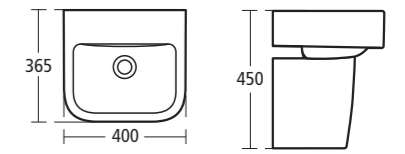

Create: Square 40cm Handrinse and countertop basin

- E3101 40cm handrinse/countertop basin, one tap hole
- E3105 40cm handrinse/countertop basin, two tap holes
- E3016 Semi-pedestal