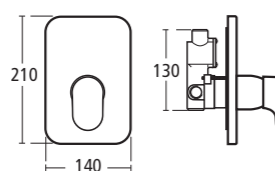

- **A3912** Not including shower kit