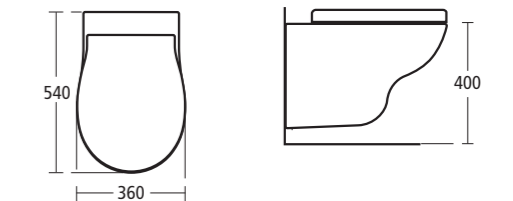

Create: Square Wall mounted WC suite

- E3014 Wall mounted WC bowl with horizontal outlet
- E3034 Seat and cover
- E3044 Seat and cover, slow close