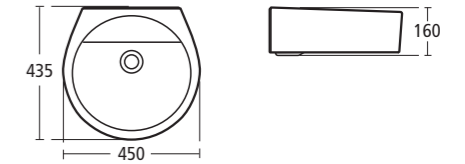

- E0119 40cm round handrinse basin, no tap holes
- E0017 40cm round handrinse basin, one tap hole
- E0018 40cm round handrinse basin, two tap holes
- E0079 Contemporary 32 x 75cm seal bottom trap chromium plated