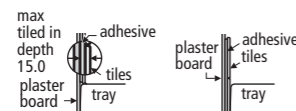

Serenis 90° Alcove enclosure

- **L8377 AA** 90° Alcove, 1400mm
- **L5246** Shower tray, 1400mm, right-hand
- **L5245** Shower tray, 1400mm, left-hand
- **L8379 AA** 90° Alcove, 1200mm
- **L5248** Shower tray, 1200mm, right-hand
- **L5247** Shower tray, 1200mm, left-hand
- **L8386 AA** Wetroom pack*, water delivery system not available on Serenis 90° models

A (opening) 485mm	B (overall adjustment)	
	min	max
1400 Unit	843	858
1200 Unit	643	658