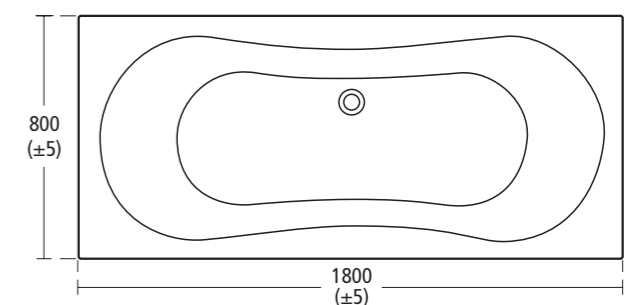

Aqua Duo Bath

pages 74-75

Aqua Duo Bath

- E3322 180 x 80cm bath, no tap holes
- E0167 180cm front panel
- E0165 80cm end panel