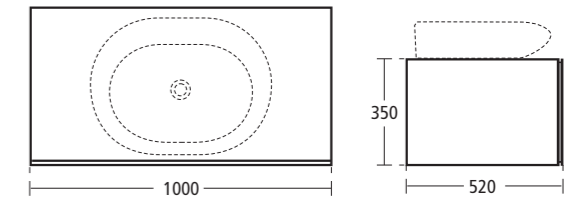

SimplyU 1000mm wall mounted basin unit with drawer

1. For use with 55, 65 and 80cm Dynamic basin
2. T7205 DJ Gloss Dark Brown
   - T7205 WG Gloss White
   - T7205 DK Walnut veneer

1. For use with 45 and 60cm Natural vessel basin
2. T7206 DJ Gloss Dark Brown
   - T7206 WG Gloss White
   - T7206 DK Walnut veneer