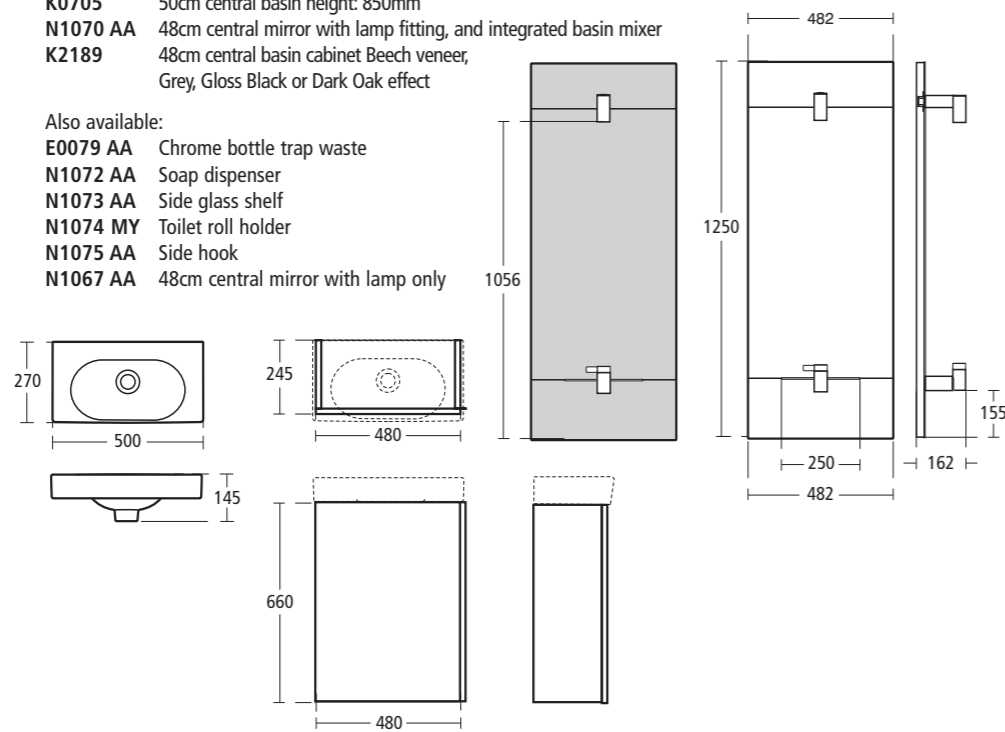

Tonic Guest Central unit

- K0705 50cm central basin height: 850mm
- N1070 AA 48cm central mirror with lamp fitting, and integrated basin mixer
- K2189 48cm central basin cabinet Beech veneer, Grey, Gloss Black or Dark Oak effect

Also available:

- E0079 AA Chrome bottle trap waste
- N1072 AA Soap dispenser
- N1073 AA Side glass shelf
- N1074 MY Toilet roll holder
- N1075 AA Side hook
- N1067 AA 48cm central mirror with lamp only