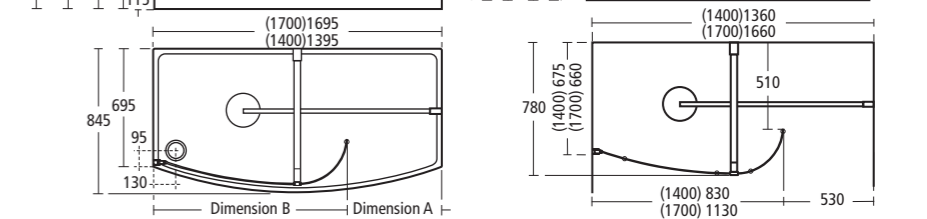

Serenis notes *Please wait for receipt of wetroom pack prior to preparing bathroom for wetroom installation.