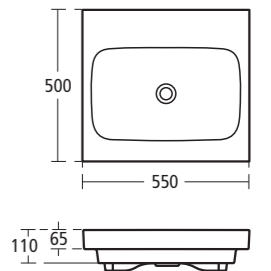

Attitude Basin mixer
Single lever

- A4592 AA Classic outlet with pop-up waste
- A5535 AA Classic outlet with no waste

Attitude Basin mixer
Single lever, high pressure installations only

- A4597 AA Waterfall outlet with pop-up waste
- A5536 AA Waterfall outlet with no waste

Attitude Vessel basin mixer
Single lever

- A4755 AA Classic outlet

Attitude Vessel basin mixer
Single lever, high pressure installations only

- A4756 AA Waterfall outlet

Attitude Bidet mixer
Single lever

- A4617 AA With pop-up waste

Attitude Bath filler
Single lever

- A4609 AA

Attitude Bath/shower mixer
Thermostatic, high pressure installations only

- A4616 AA With shower kit

Attitude Shower valve
Thermostatic, exposed

- A4614 AA

Attitude Shower valve
Thermostatic, built-in

- A4613 AA Faceplate and handles
- A3969 NU TT valve body (working components)

Attitude Wall mounted shower valve

- A5603 AA with three-way diverter to bath or shower
- A5604AA with three way diverter to bath, shower handspray or fixed head

SimplyU 120cm Dynamic double basin

- T0133 No tap holes
- T0160 One tap hole
- T0304 Two tap holes

SimplyU 80cm Dynamic basin

- T0134 No tap holes
- T0161 One tap hole
- T0305 Two tap holes

SimplyU 65cm Dynamic basin

- T0135 No tap holes
- T0162 One tap hole
- T0306 Two tap holes

SimplyU 55cm Dynamic basin

- T0136 No tap holes
- T0163 One tap hole
- T0307 Two tap holes

SimplyU 75cm Natural basin

- T0140 No tap holes
- T0167 One tap hole
- T0309 Two tap holes