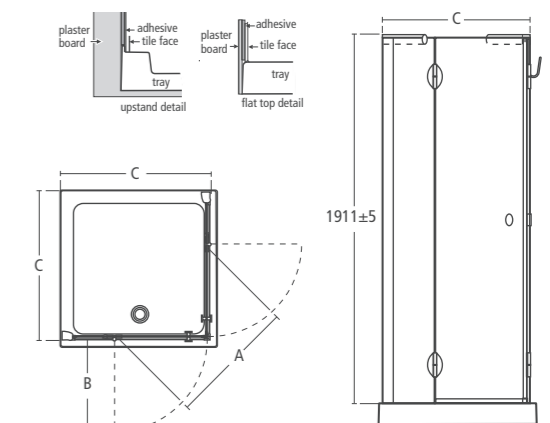

Bliss notes All adjustments for size and out-of-true walls are contained within the measurements shown.