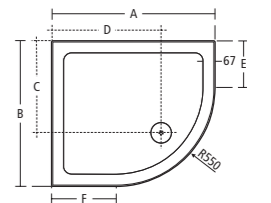

A	B	C	D	E	F
900 x 800 RH	910	810	510	610	260	360
900 x 800 LH	810	910	610	510	360	260
1000 x 800 RH	1010	810	510	710	260	460
1000 x 800 LH	810	1010	710	510	460	260
1200 x 800 RH	1210	810	510	910	260	660
1200 x 800 LH	810	1210	910	510	660	260
1200 x 900 RH	1210	910	610	910	360	660
1200 x 900 LH	910	1210	910	610	660	360