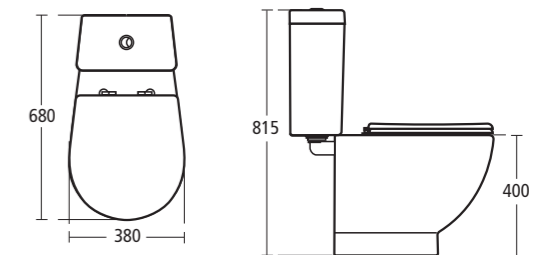

One tap hole

- E0014

White Close coupled WC suite

- E0001 Close coupled/back-to-wall WC bowl with horizontal outlet
- E0002 Cistern with dual flush valve
- E5924 Cistern with single flush valve, 4.5 litres
- E0021 Seat and cover