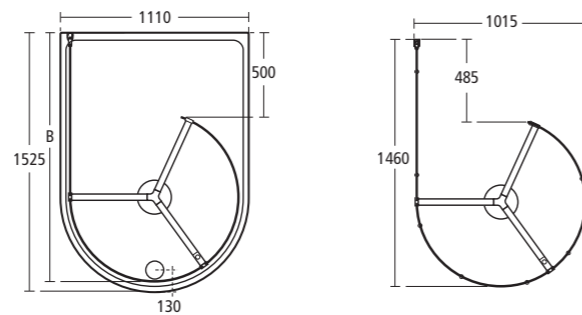

L6212 AA Bow bath screen with rail

Synergy Sail bath screen

L6213 AA Sail bath screen

Synergy Angle bath screen

L6210 AA Angle screen

Serenis 360° Peninsular enclosure (wetroom option)

- L8360 AA** Peninsular with water delivery system
- L5249** Shower tray, right-hand
- L5232** Shower tray, left-hand
- L8384 AA** Wetroom pack*