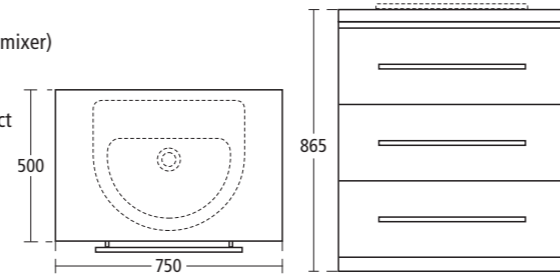

For use with:
 50cm Edge countertop basin
 50cm Square countertop basin
 40cm Square countertop basin
 550mm bar handle

Create Mirror cabinets

- E3314 GA 500mm mirror cabinet, Oak effect
- E3314 RY 500mm mirror cabinet, Walnut effect
- E3324 GA 365mm mirror cabinet, Oak effect
- E3324 RY 365mm mirror cabinet, Walnut effect