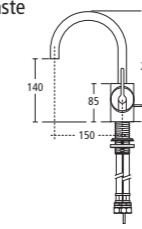

E0067 AA With pop-up waste
E0068 AA With no waste