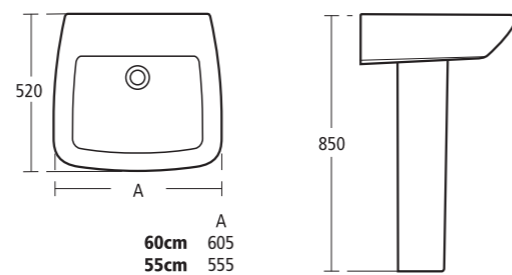

Ventuno 60cm and 55cm Pedestal basin

- T0432 60cm basin, one tap hole
- T0435 55cm basin, one tap hole
- T4087 Full pedestal