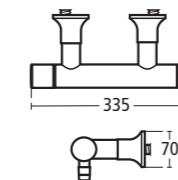

Alfiere Exposed shower valve

N9788 AA