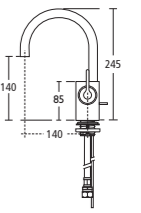

Drawings scale 1:25

Silver Basin mixer

Single lever with one tap hole

E0067 AA With pop-up waste
E0068 AA With no waste

Silver Basin mixer

Dual control with one tap hole

E0065 AA With pop-up waste
E0066 AA With no waste