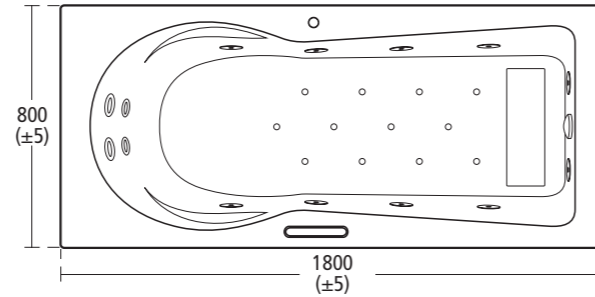

Whirlpools WWW 180cm Supreme Wellness bath

T8998 180 x 80cm left-hand bath
T8997 180 x 80cm right-hand bath (pictured below)

Height : floor to rim - 640