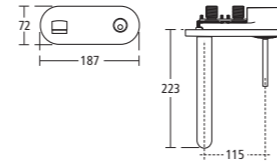

SimplyU Basin mixer

Single lever, built-in, wall mounted

- A4482 AA 206mm rectangular spout and one oval escutcheon
- A4491 NU Pre-installation kit