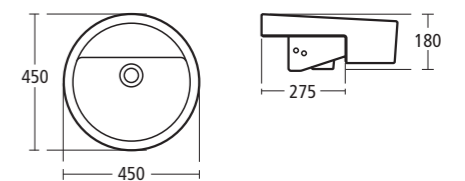

SimplyU Basin mixer

Single lever, built-in, wall mounted

- A4489 AA Cylindrical spout and one oval escutcheon
- A4491 NU Pre-installation kit

SimplyU Basin mixer

Single lever, built-in, wall mounted

- A4482 AA 206mm rectangular spout and one oval escutcheon
- A4491 NU Pre-installation kit

SimplyU Basin mixer

Single lever, built-in, wall mounted

- A4490 AA Cylindrical spout and one rectangular escutcheon
- A4491 NU Pre-installation kit

SimplyU Basin mixer

Single lever, built-in, wall mounted

- A4483 AA 206mm rectangular spout and one rectangular escutcheon
- A4491 NU Pre-installation kit

White pages 20-25

White 50cm Cube basin

- E1224 50cm cube basin, no tap holes
- E1221 50cm cube basin, one tap hole
- E1222 50cm cube basin, two tap holes
- E1223 50cm cube basin, three tap holes
- E1227 Full pedestal
- E0157 Basin fixing set

White 50cm Round basin

- E0117 50cm round basin, no tap holes
- E0007 50cm round basin, one tap hole
- E0008 50cm round basin, two tap holes
- E0026 50cm round basin, two tap holes, without chain hole
- E0009 50cm round basin with three tap holes
- E0015 Full pedestal
- E0157 Basin fixing set

White 40cm Round handrinse basin

- E0119 40cm round handrinse basin, no tap holes
- E0017 40cm round handrinse basin, one tap hole
- E0018 40cm round handrinse basin, two tap holes
- E0079 Contemporary 32 x 75cm seal bottom trap chromium plated

White 40cm Cube vessel basin

No tap holes

- E0036 Vessel basin
- E0095 Vessel fixing bracket

White 40cm Round vessel basin

No tap holes

- E0006 Vessel basin
- E0095 Vessel fixing bracket

White 45cm Round semi-countertop basin

One tap hole

- E0014

White Close coupled WC suite

- E0001 Close coupled/back-to-wall WC bowl with horizontal outlet
- E0002 Cistern with dual flush valve
- E5924 Cistern with single flush valve, 4.5 litres
- E0021 Seat and cover