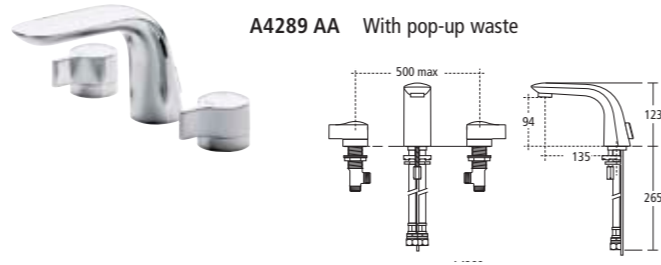

Melange Basin mixer

Single lever, wall mounted

A4263 AA With no waste

Melange Basin mixer

Dual control with three tap holes

A4289 AA With pop-up waste

Melange Bidet mixer

Single lever, high pressure installations only