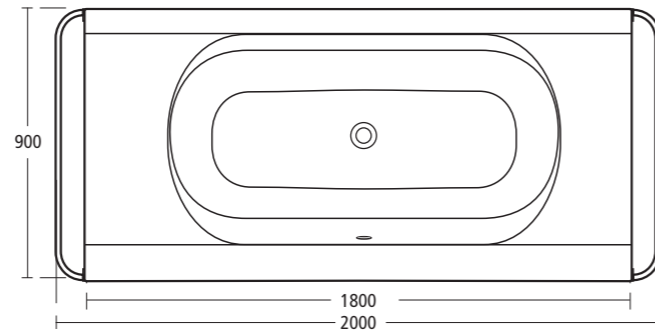

Moments Furniture bath

- **K6429 SV** Bath complete with front panel and two furniture end units, no tap holes
- **K6427 SV** Bath complete with front panel and left-hand furniture end unit, no tap holes
- **K6428 SV** Bath complete with front panel and right-hand furniture end unit, no tap holes
  Care must be taken when the bath is installed with wall tiles. Do not tile onto the bath rim. Front panel attached to wide rim.

Moments Basin mixer

Single lever with pop-up waste, one tap hole

- **A3903 AA** With pop-up waste
- **A5565 AA** With no waste

Moments Handrinse basin mixer

Single lever with pop-up waste, one tap hole

- **A3906** With pop-up waste
- **A5566** With no waste

Moments Bidet mixer

Single lever with pop-up waste, one tap hole

- **A3909**

Moments Bath filler

Single lever, one tap hole

- **A3921**

Moments Bath/shower mixer

Single lever, built-in with diverter, high pressure installations only

- **A3916** Not including spout or shower kit

Moments Shower valve

Thermostatic, Trevi TT, built-in

- **A3970 NU** Shower valve
- **A3919** Faceplate

Moments Shower valve

Single lever, built-in manual, high pressure installations only

- **A3912** Not including shower kit

Moments Shower valve

Thermostatic, Trevi TT, built-in with diverter

- **A3969 NU** Shower valve
- **A3918** Faceplate

Moments Shower column

High pressure installations only

- **K6190 AA** Polished stainless steel

Moments Bath/shower mixer

Single lever, exposed, wall mounted with swivel spout, high pressure installations only

- **A3914 AA** Not including shower kit

Moments Shower valve

Single lever, exposed manual, high pressure installations only

- **A3910 AA** Not including shower kit

Moments Bath spout

Wall mounted with swivel spout

- **A3923 AA**

Moments Control valve

Built-in, high pressure installations only

- **A4018 AA**

Moments Three-way diverter

Built-in, high pressure installations only