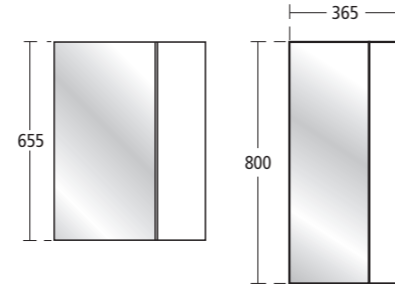

For use with:
 50cm Edge countertop basin
 50cm Square countertop basin
 40cm Square countertop basin
 550mm bar handle

Create Mirror cabinets

- E3314 GA 500mm mirror cabinet, Oak effect
- E3314 RY 500mm mirror cabinet, Walnut effect
- E3324 GA 365mm mirror cabinet, Oak effect
- E3324 RY 365mm mirror cabinet, Walnut effect