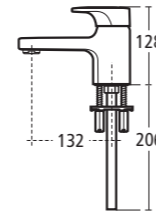

Moments Furniture bath

- **K6429 SV** Bath complete with front panel and two furniture end units, no tap holes
- **K6427 SV** Bath complete with front panel and left-hand furniture end unit, no tap holes
- **K6428 SV** Bath complete with front panel and right-hand furniture end unit, no tap holes
  Care must be taken when the bath is installed with wall tiles. Do not tile onto the bath rim. Front panel attached to wide rim.

Moments Basin mixer

Single lever with pop-up waste, one tap hole

- **A3903 AA** With pop-up waste
- **A5565 AA** With no waste

Moments Handrinse basin mixer

Single lever with pop-up waste, one tap hole

- **A3906** With pop-up waste
- **A5566** With no waste

Moments Bidet mixer

Single lever with pop-up waste, one tap hole

- **A3909**

Moments Bath filler

Single lever, one tap hole

- **A3921**

Moments Bath/shower mixer

Single lever, built-in with diverter, high pressure installations only

- **A3916** Not including spout or shower kit

Moments Shower valve

Thermostatic, Trevi TT, built-in

- **A3970 NU** Shower valve
- **A3919** Faceplate

Moments Shower valve

Single lever, built-in manual, high pressure installations only

- **A3912** Not including shower kit

Moments Shower valve

Thermostatic, Trevi TT, built-in with diverter

- **A3969 NU** Shower valve
- **A3918** Faceplate

Moments Shower column

High pressure installations only

- **K6190 AA** Polished stainless steel

Moments Bath/shower mixer

Single lever, exposed, wall mounted with swivel spout, high pressure installations only

- **A3914 AA** Not including shower kit

Moments Shower valve

Single lever, exposed manual, high pressure installations only

- **A3910 AA** Not including shower kit

Moments Bath spout

Wall mounted with swivel spout

- **A3923 AA**

Moments Control valve

Built-in, high pressure installations only

- **A4018 AA**

Moments Three-way diverter

Built-in, high pressure installations only