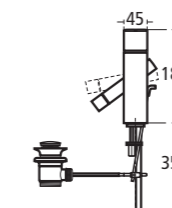

Tonic Guest Furniture finishes

Drawings scale 1:25

Alfiere

pages 60-61

Alfiere Basin/ Bidet mixer

N9786 AA

Alfiere Vessel basin mixer

N9798 AA