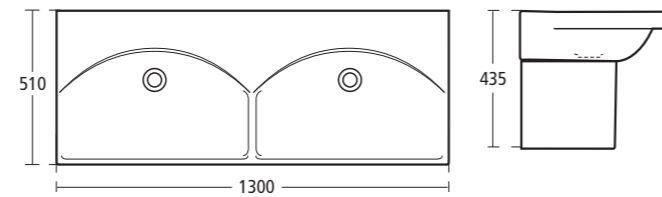

Alfiere Exposed bath/ shower mixer

N9812 AA

Drawings scale 1:25

Daylight 130cm Double basin

With IFlow hidden overflow for use with semi-pedestal or cabinet

K0729 130cm double basin
K0071 Semi-pedestal

Daylight 100cm Basin