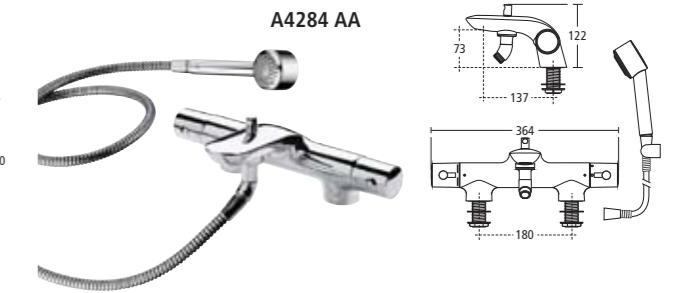

Melange Bath/shower mixer

Rim mounted, thermostatic with two tap holes and shower kit, high pressure installations only

A4284 AA