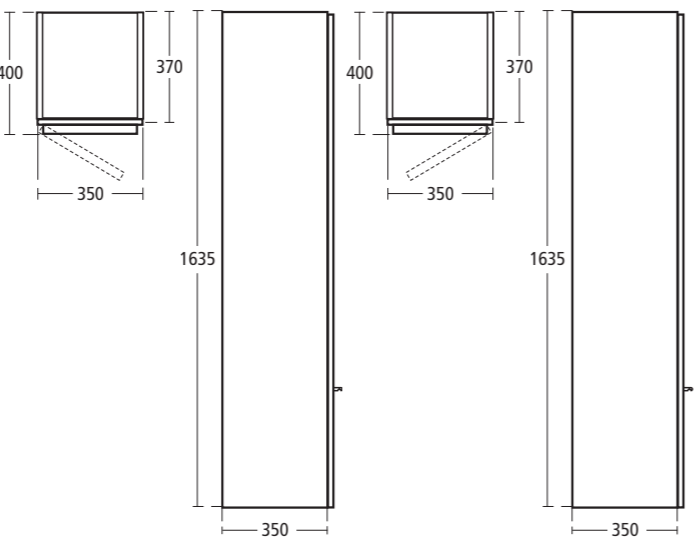

Daylight 1635mm Tall storage unit

with drawers and glass shelves

- K2225 SV Left-hinged door, Light Oak effect
- K2225 EG Left-hinged door, Dark Oak effect
- K2226 SV Right-hinged door, Light Oak effect
- K2226 EG Right-hinged door, Dark Oak effect