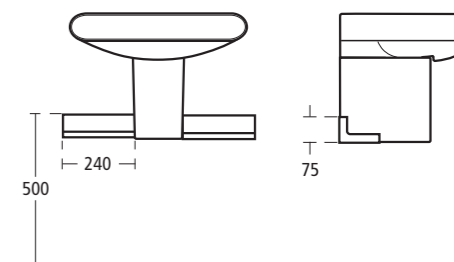

Moments 35cm Shelf

- K2196 WG Gloss White
- K2196 SV Light Oak veneer