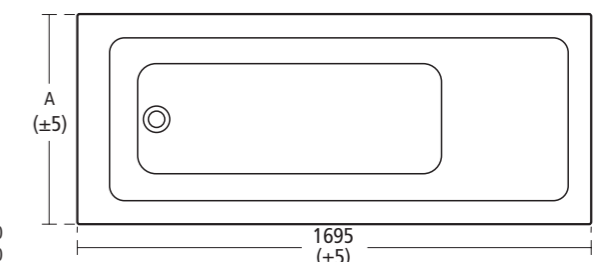

Height : floor to rim - 595

	A	
170 x 70	695	Height : floor to rim 550
170 x 75	745	Height : floor to rim 580