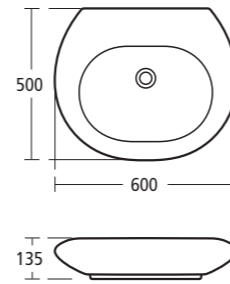

SimplyU 60cm Natural basin

- T0139 No tap holes
- T0166 One tap hole
- T0308 Two tap holes

SimplyU 60cm Natural vessel basin

- T0142 No tap holes

SimplyU 45cm Natural vessel basin

- T0141 No tap holes

SimplyU 550mm Wall mounted basin cupboard unit with pull-down door

1. For use with 60cm Natural basin
2. T7200 DJ Gloss Dark Brown
   - T7200 WG Gloss White
   - T7200 DK Walnut veneer

SimplyU 800mm Wall mounted basin unit with drawer

1. For use with 55 and 65cm Dynamic basin
2. T7201 DJ Gloss Dark Brown
   - T7201 WG Gloss White
   - T7201 DK Walnut veneer

1. For use with 60 and 75cm Natural basin
2. T7202 DJ Gloss Dark Brown
   - T7202 WG Gloss White
   - T7202 DK Walnut veneer

1. For use with 45 and 60cm Natural vessel basin
2. T7203 DJ Gloss Dark Brown
   - T7203 WG Gloss White
   - T7203 DK Walnut veneer

Drawings scale 1:25

SimplyU 1000mm wall mounted basin unit with drawer

1. For use with 55, 65 and 80cm Dynamic basin
2. T7205 DJ Gloss Dark Brown
   - T7205 WG Gloss White
   - T7205 DK Walnut veneer

1. For use with 45 and 60cm Natural vessel basin
2. T7206 DJ Gloss Dark Brown
   - T7206 WG Gloss White
   - T7206 DK Walnut veneer

SimplyU 1200mm Wall mounted basin unit with drawer

1. For use with Dynamic double basin
2. T7212 DJ Gloss Dark Brown
   - T7212 WG Gloss White
   - T7212 DK Walnut veneer

1. For use with 55, 65 and 80cm Dynamic basin
2. T7208 DJ Gloss Dark Brown
   - T7208 WG Gloss White
   - T7208 DK Walnut veneer

SimplyU 800mm Wall mounted basin shelf

1. For use with 60cm Natural basin
2. T7213 DJ Gloss Dark Brown
   - T7213 WG Gloss White
   - T7213 DK Walnut veneer

1. For use with 45 and 60cm Natural vessel basin
2. T7214 DJ Gloss Dark Brown
   - T7214 WG Gloss White
   - T7214 DK Walnut veneer

SimplyU 1200mm Wall mounted basin shelf

1. For use with 55, 65 and 80cm Dynamic basin
2. T7215 DJ Gloss Dark Brown
   - T7215 WG Gloss White
   - T7215 DK Walnut veneer

1. For use with 60 and 75cm Natural basin
2. T7216 DJ Gloss Dark Brown
   - T7216 WG Gloss White
   - T7216 DK Walnut veneer