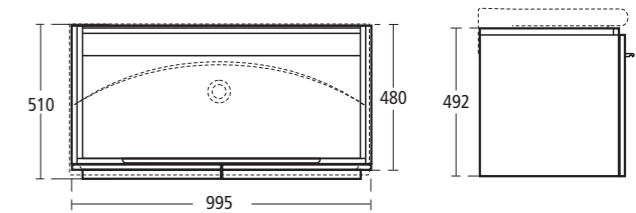

K2215 SV Light Oak effect
K2215 EG Dark Oak effect