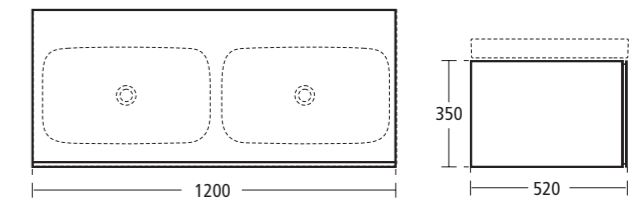

SimplyU 1200mm Wall mounted basin unit with drawer

1. For use with Dynamic double basin
2. T7212 DJ Gloss Dark Brown
   - T7212 WG Gloss White
   - T7212 DK Walnut veneer

1. For use with 55, 65 and 80cm Dynamic basin
2. T7208 DJ Gloss Dark Brown
   - T7208 WG Gloss White
   - T7208 DK Walnut veneer

SimplyU 800mm Wall mounted basin shelf

1. For use with 60cm Natural basin
2. T7213 DJ Gloss Dark Brown
   - T7213 WG Gloss White
   - T7213 DK Walnut veneer

1. For use with 45 and 60cm Natural vessel basin
2. T7214 DJ Gloss Dark Brown
   - T7214 WG Gloss White
   - T7214 DK Walnut veneer