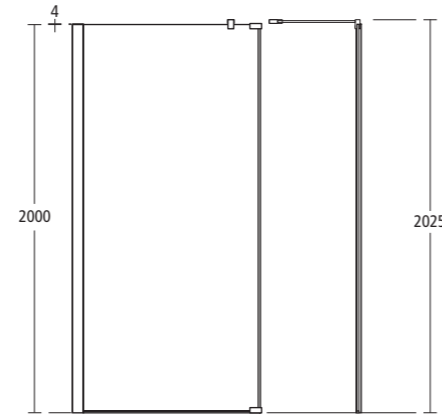

Synergy Corner wetroom with straight panel and return and end panel

- L6220 EO 700mm Wetroom panel
- L6221 EO 760mm Wetroom panel
- L6222 EO 800mm Wetroom panel
- L6223 EO 900mm Wetroom panel
- L6224 EO 1000mm Wetroom panel
- L6225 EO 1200mm Wetroom panel

- L6226 EO 1400mm Wetroom panel
- L6227 EO 1600mm Wetroom panel
- L6228 EO 300mm Wetroom return panel
- L6229 EO Straight bracing bracket
- L6230 EO Angle bracing bracket

Panel	Dim.A	Dim.B
700	654 - 677	650 - 994
760	714 - 737	650 - 994
800	754 - 777	650 - 994
900	854 - 877	650 - 994
1000	954 - 977	650 - 994
1200	1154 - 1177	650 - 994
1400	1354 - 1377	650 - 994
1600	1554 - 1577	650 - 994

Recommended opening minimum 500mm

A – Panel size of your choice
B – Straight bracing bracket
C – 300mm return panel
D – Angle bracing bracket