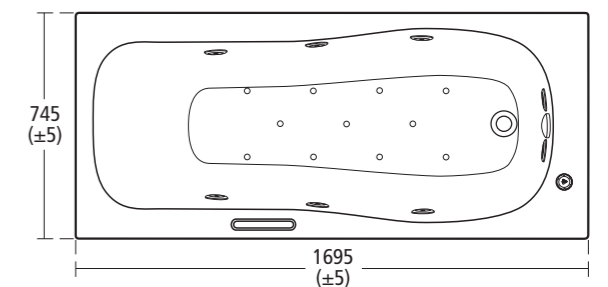

Whirlpools Create 170 Twin Plus bath

E3192 170 x 75cm left-hand bath
E3193 170 x 75cm right-hand bath (pictured below)

Height : floor to rim - 550

Whirlpools Create 160 Twin Plus offset corner bath

E3178 160 x 105cm left-hand corner bath (pictured below)
E3179 160 x 105cm right-hand corner bath