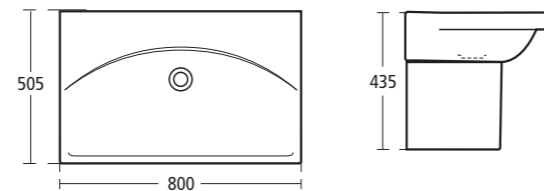

With IdealFlow hidden overflow for use with semi-pedestal or cabinet

K0728 100cm basin
K0071 Semi-pedestal

Daylight 80cm Basin

With IdealFlow hidden overflow for use with semi-pedestal or cabinet

K0727 80cm basin
K0071 Semi-pedestal