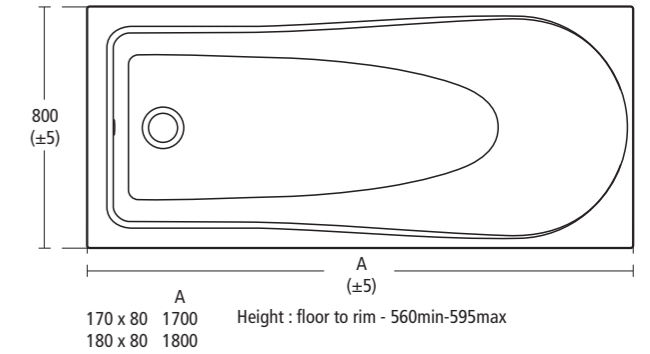

Tonic Wall mounted WC suite

- K3101** Wall mounted WC bowl with horizontal outlet
- K7047** Seat and cover
- K7061** Seat and cover, slow close

Tonic Bath

Available in 180 x 80cm and 170 x 80cm

- K6060** 180 x 80cm Idealform bath, height floor to rim: 560 – 595cm
- E0167** 180cm front bath panel
- E0165** 80cm end bath panel
- K6162** 170 x 80cm Idealform bath
- E0164** 170cm front bath panel
- E0165** 80cm end bath panel
- E5836 AA** 90mm bath pop-up waste