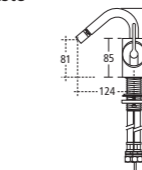

Silver Bidet mixer

Single lever with one tap hole

E0074 AA With pop-up waste