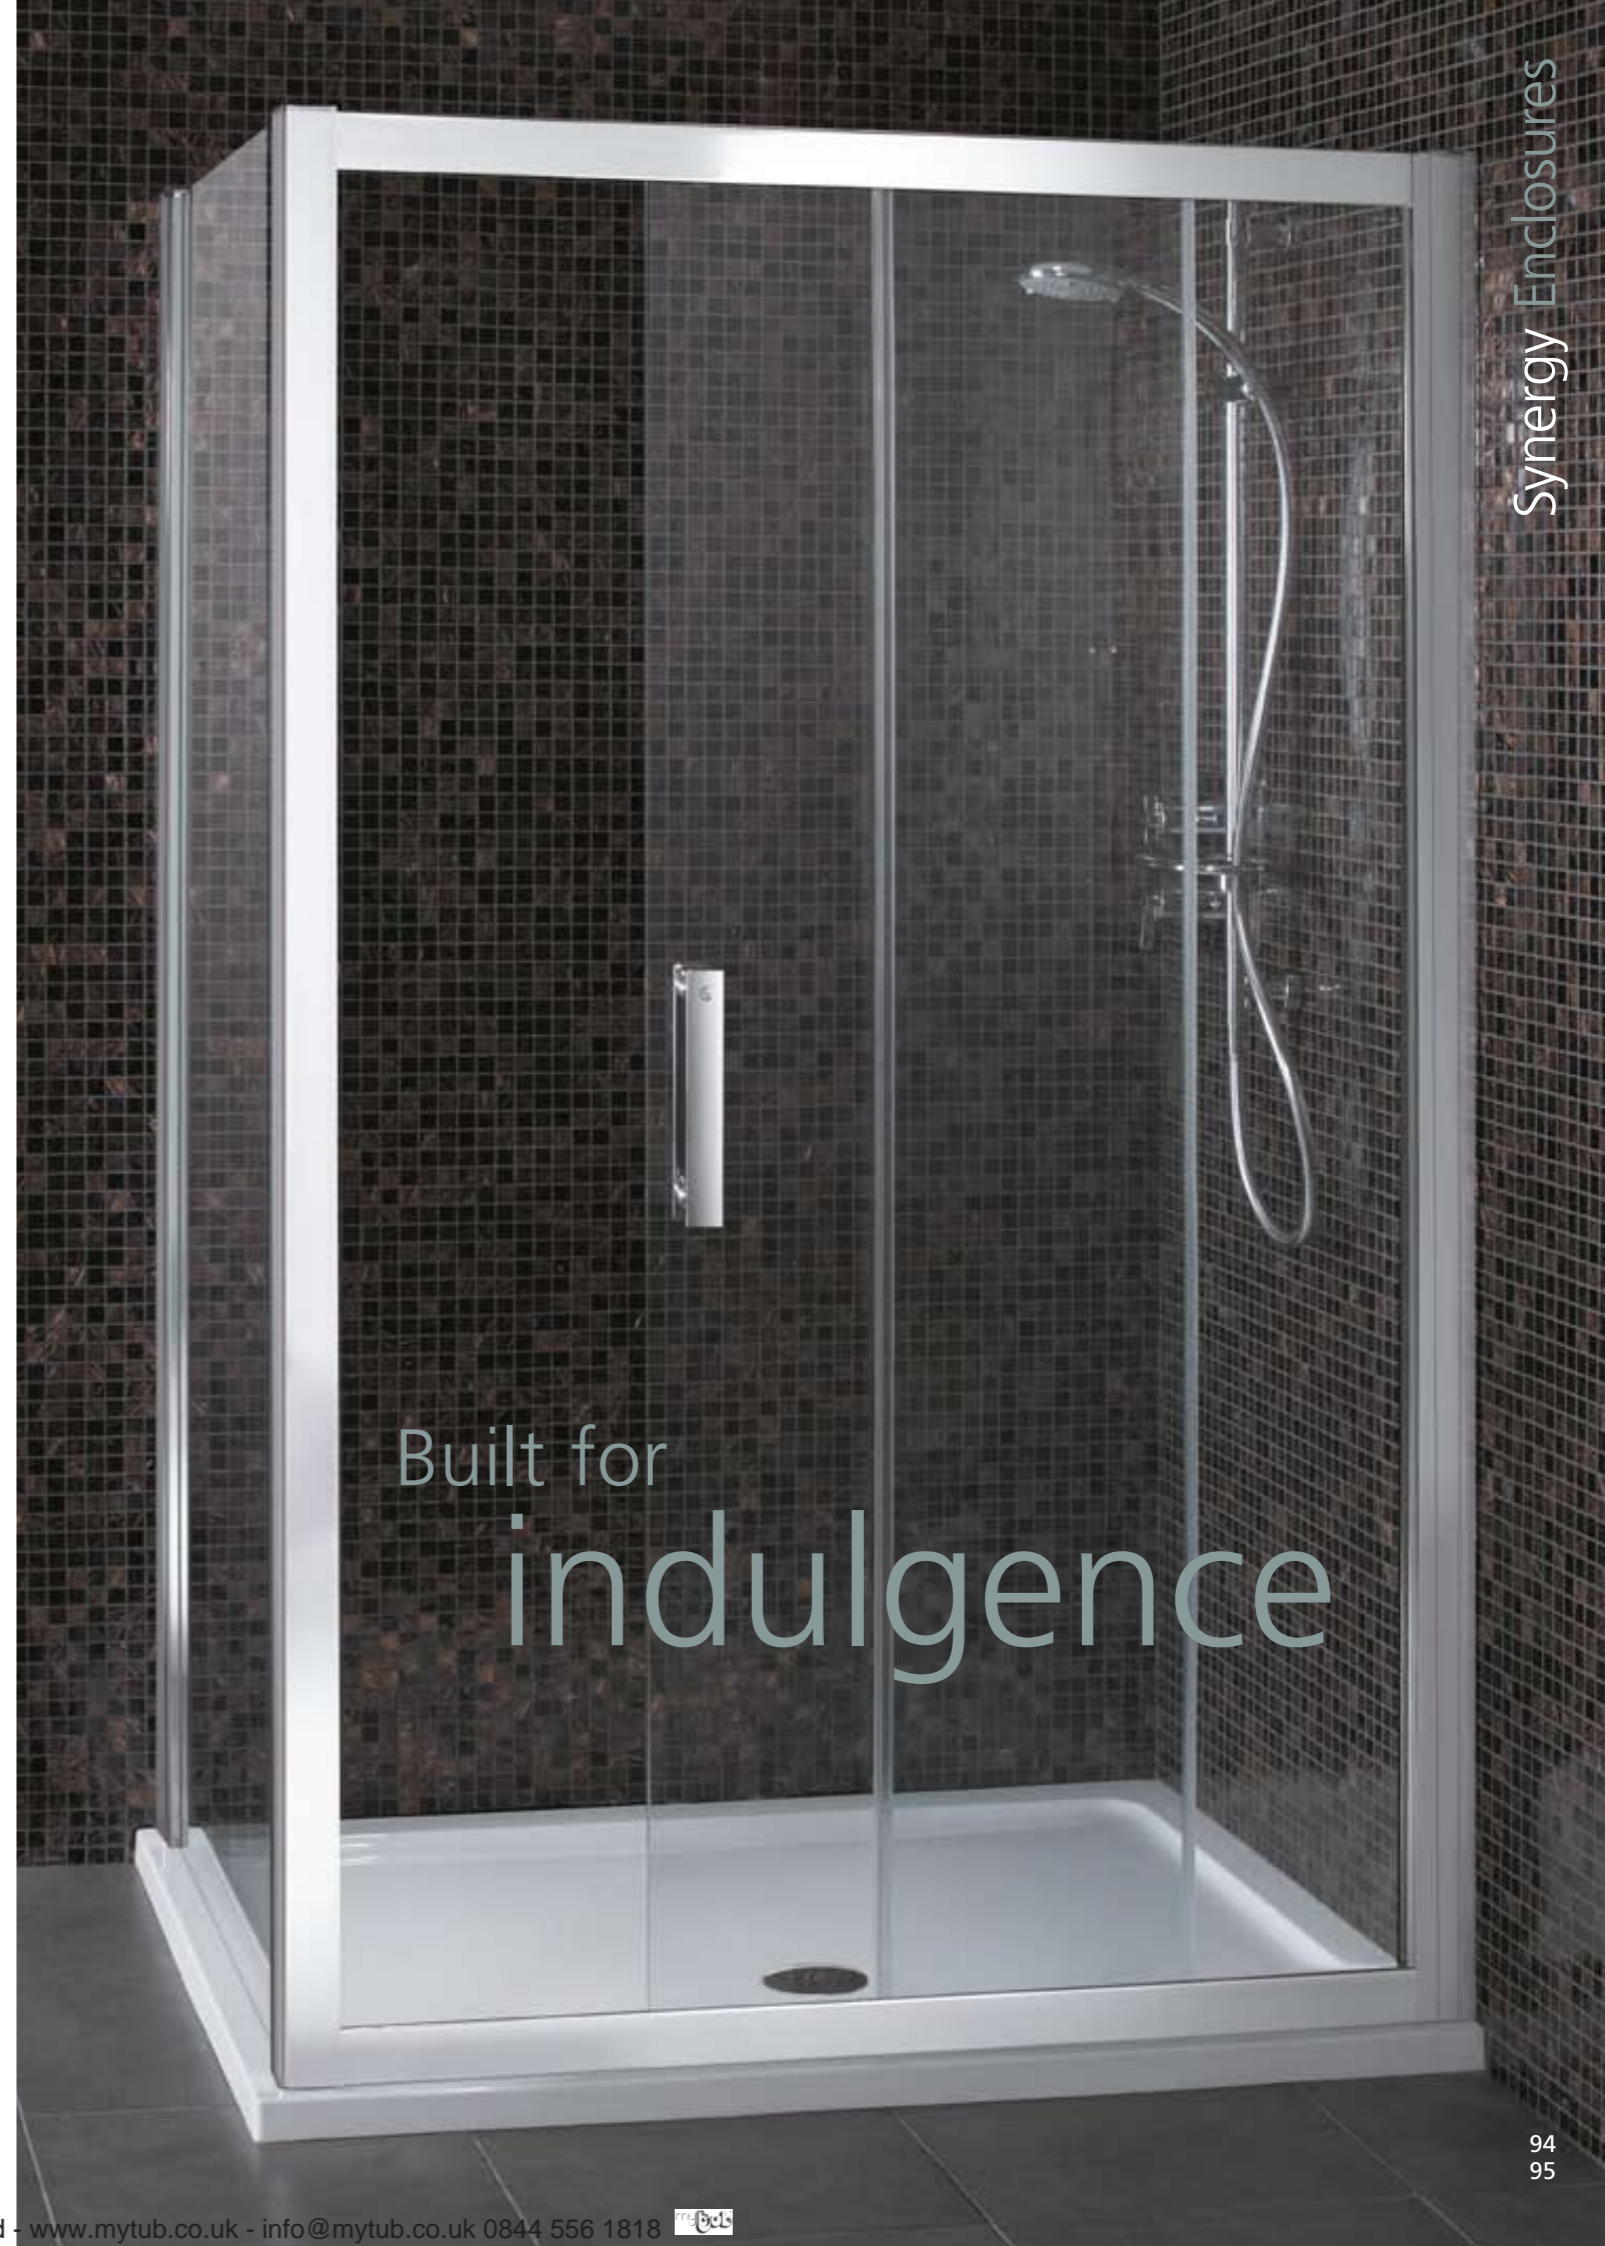

Built for
indulgence