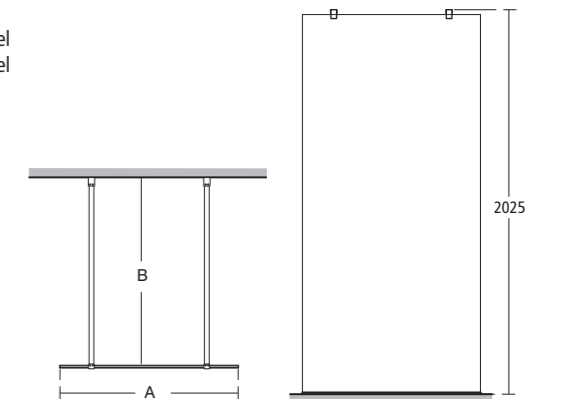

Synergy Dual access corner, alcove or peninsular wetroom

L6220 EO 700mm Wetroom panel
L6221 EO 760mm Wetroom panel
L6222 EO 800mm Wetroom panel
L6223 EO 900mm Wetroom panel
L6224 EO 1000mm Wetroom panel
L6225 EO 1200mm Wetroom panel
L6226 EO 1400mm Wetroom panel
L6227 EO 1600mm Wetroom panel
L6229 EO Straight bracing bracket

Panel	Dim.A	Dim.B
700	638	650 - 994
760	698	650 - 994
800	738	650 - 994
900	838	650 - 994
1000	938	650 - 994
1200	1138	650 - 994
1400	1338	650 - 994
1600	1538	650 - 994

Recommended opening minimum 500mm

A - Panel size of your choice
B - 2 x Straight bracing bracket