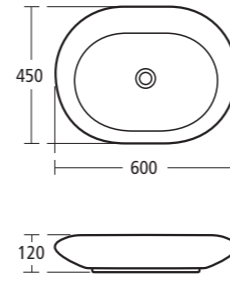

SimplyU 60cm Natural basin

- T0139 No tap holes
- T0166 One tap hole
- T0308 Two tap holes

SimplyU 60cm Natural vessel basin

- T0142 No tap holes

SimplyU 45cm Natural vessel basin

- T0141 No tap holes

SimplyU 550mm Wall mounted basin cupboard unit with pull-down door

1. For use with 60cm Natural basin
2. T7200 DJ Gloss Dark Brown
   - T7200 WG Gloss White
   - T7200 DK Walnut veneer

SimplyU 800mm Wall mounted basin unit with drawer

1. For use with 55 and 65cm Dynamic basin
2. T7201 DJ Gloss Dark Brown
   - T7201 WG Gloss White
   - T7201 DK Walnut veneer

1. For use with 60 and 75cm Natural basin
2. T7202 DJ Gloss Dark Brown
   - T7202 WG Gloss White
   - T7202 DK Walnut veneer

1. For use with 45 and 60cm Natural vessel basin
2. T7203 DJ Gloss Dark Brown
   - T7203 WG Gloss White
   - T7203 DK Walnut veneer

Drawings scale 1:25

SimplyU 1000mm wall mounted basin unit with drawer

1. For use with 55, 65 and 80cm Dynamic basin
2. T7205 DJ Gloss Dark Brown
   - T7205 WG Gloss White
   - T7205 DK Walnut veneer

1. For use with 45 and 60cm Natural vessel basin
2. T7206 DJ Gloss Dark Brown
   - T7206 WG Gloss White
   - T7206 DK Walnut veneer

SimplyU 1200mm Wall mounted basin unit with drawer

1. For use with Dynamic double basin
2. T7212 DJ Gloss Dark Brown
   - T7212 WG Gloss White
   - T7212 DK Walnut veneer

1. For use with 55, 65 and 80cm Dynamic basin
2. T7208 DJ Gloss Dark Brown
   - T7208 WG Gloss White
   - T7208 DK Walnut veneer

SimplyU 800mm Wall mounted basin shelf

1. For use with 60cm Natural basin
2. T7213 DJ Gloss Dark Brown
   - T7213 WG Gloss White
   - T7213 DK Walnut veneer

1. For use with 45 and 60cm Natural vessel basin
2. T7214 DJ Gloss Dark Brown
   - T7214 WG Gloss White
   - T7214 DK Walnut veneer

SimplyU 1200mm Wall mounted basin shelf

1. For use with 55, 65 and 80cm Dynamic basin
2. T7215 DJ Gloss Dark Brown
   - T7215 WG Gloss White
   - T7215 DK Walnut veneer

1. For use with 60 and 75cm Natural basin
2. T7216 DJ Gloss Dark Brown
   - T7216 WG Gloss White
   - T7216 DK Walnut veneer