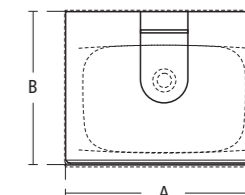

Silver Idealfill bath filler

Low pressure bath filler and waste combination

- E6791 AA Bath pop-up waste and Idealfill assembly working components
- E3998 AA Operating handles

Silver Shower valve

Thermostatic, built-in TT

- A3969 NU TT valve body (working components)
- E3642 AA Faceplate and handles

Silver Wall mounted shower valve

Thermostatic, built-in

- A5599 AA With three-way diverter to bath or shower
- A5600 AA With three-way diverter to bath, shower handspray or fixed head

Moments pages 28-35

Moments Pedestal and semi-pedestal basin

Available with 90, 75, 65 and 55cm basins

- K0715 90cm basin, one tap hole
- K0716 75cm basin, one tap hole
- K0717 65cm basin, one tap hole
- K0719 55cm basin, one tap hole
- K0074 Semi-pedestal
- K0075 Full pedestal

Moments 50cm Handrinse basin

One tap hole

- K0718 50cm handrinse basin
- K0076 Semi-pedestal

Moments 58cm Semi-countertop basin

One tap hole

- K0720 58cm semi-countertop basin

Moments 24cm Shelf

- K2195 WG Gloss White
- K2195 SV Light Oak veneer

Moments 35cm Shelf

- K2196 WG Gloss White
- K2196 SV Light Oak veneer

Moments Wall mounted one drawer basin unit for 90cm basin

- K2192 WG 900mm drawer basin unit for 90cm basin, Gloss White
- K2192 SV 900mm drawer basin unit for 90cm basin, Light Oak veneer
- K2193 WG 750mm drawer basin unit for 75cm basin, Gloss White
- K2193 SV 750mm drawer basin unit for 75cm basin, Light Oak veneer
- K2194 WG 650mm drawer basin unit for 65cm basin, Gloss White
- K2194 SV 650mm drawer basin unit for 65cm basin, Light Oak veneer
- K2212 WG 500mm drawer basin unit for 50cm basin, gloss white
- K2212 SV 500mm drawer basin unit for 50cm basin, Light Oak veneer

Moments 370mm Wall mounted one drawer storage unit

- K2211 WG Gloss White
- K2211 SV Light Oak veneer