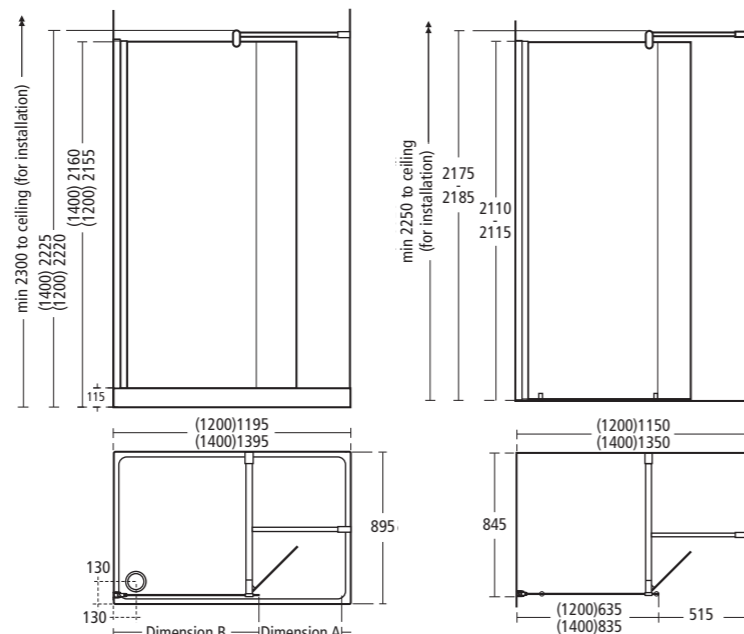

Serenis notes *Please wait for receipt of wetroom pack prior to preparing bathroom for wetroom installation.