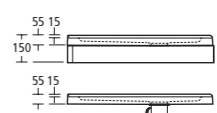

Idealite Quadrant upstand tray

- L6341 Idealite 800 quadrant upstand low profile tray and waste
- L6342 Idealite 900 quadrant upstand low profile tray and waste
- LV69967 Adhesive upstand
- L6310 Idealite Quadrant riser kit
- L6308 Idealite flexible waste pipe

	A	B	C	D	E	F	G
800 x 800	810	810	512	512	260	260	915
900 x 900	910	910	612	612	360	360	1055

Idealite Offset quadrant flat top tray

- L6329 900 x 800 right-hand offset quadrant flat top low profile tray and waste
- L6330 900 x 800 left-hand offset quadrant flat top low profile tray and waste
- L6630 1000 x 800 right-hand offset quadrant flat top low profile tray and waste
- L6631 1000 x 800 left-hand offset quadrant flat top low profile tray and waste
- L6632 1200 x 800 right-hand offset quadrant flat top low profile tray and waste
- L6633 1200 x 800 left-hand offset quadrant flat top low profile tray and waste
- L6331 1200 x 900 right-hand offset quadrant flat top low profile tray and waste
- L6332 1200 x 900 left-hand offset quadrant flat top low profile tray and waste
- LV69967 Adhesive upstand
- L6310 Quadrant riser kit
- L6308 Flexible waste pipe