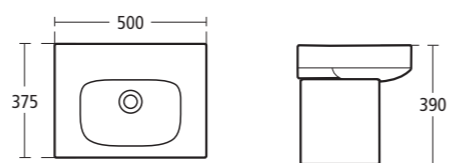

Moments 58cm Semi-countertop basin

One tap hole

- K0720 58cm semi-countertop basin