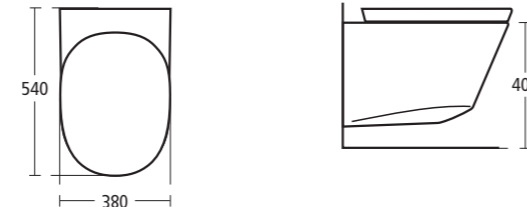

Tonic Wall mounted WC suite

- **K3101** Wall mounted WC bowl with horizontal outlet
- **K7047** Seat and cover
- **K7061** Seat and cover, slow close