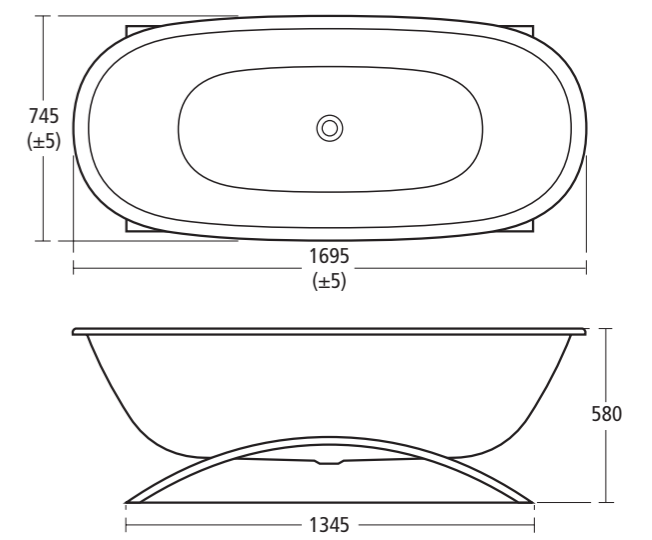

The Bath Wave

- E2001 170 x 75cm freestanding Idealcast bath with polished stainless steel platform, includes chrome pop-up waste
- E1963 AA Chrome stand pipes