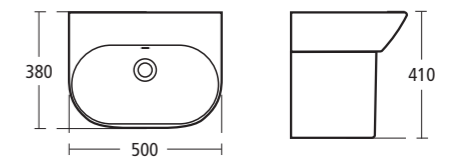

Tonic 50cm Handrinse basin

K0686 50cm handrinse basin, one tap hole

E0079 Chrome bottle trap waste

K0072 Small semi-pedestal