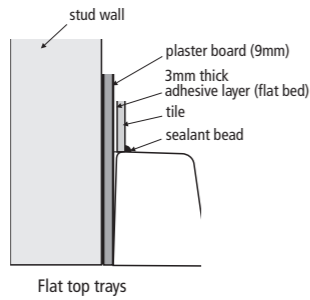

Idealite Flat top trays

Flat top installation

The shower tray is placed against a finished wall, with tiling to the top of the tray.

Flat top trays

Idealite Upstand trays

Upstand tray installation

The shower tray is placed against a finished wall, with plasterboard on top of the upstand. The tray is then tiled into the wall by tiling over the upstand onto the tray.