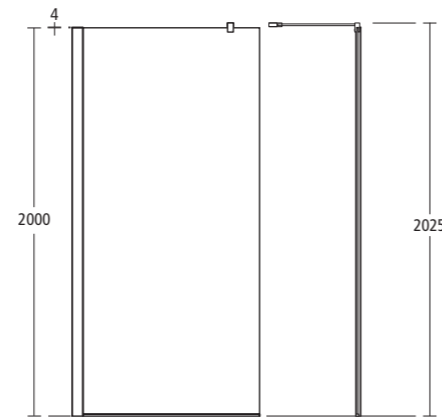

Synergy Corner wetroom with straight panel and end panel

- L6220 EO 700mm Wetroom panel
- L6221 EO 760mm Wetroom panel
- L6222 EO 800mm Wetroom panel
- L6223 EO 900mm Wetroom panel
- L6224 EO 1000mm Wetroom panel
- L6225 EO 1200mm Wetroom panel

- L6226 EO 1400mm Wetroom panel
- L6227 EO 1600mm Wetroom panel
- L6229 EO Straight bracing bracket
- L6230 EO Angle bracing bracket

Panel	Dim.A	Dim.B
700	654 - 677	650 - 994
760	714 - 737	650 - 994
800	754 - 777	650 - 994
900	854 - 877	650 - 994
1000	954 - 977	650 - 994
1200	1154 - 1177	650 - 994
1400	1354 - 1377	650 - 994
1600	1554 - 1577	650 - 994

Recommended opening minimum 500mm

A – Panel size of your choice
B – Straight bracing bracket
D – Angle bracing bracket