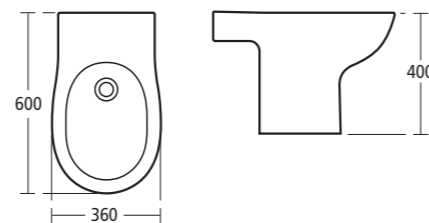

- E3013 Back-to-wall WC bowl with horizontal outlet
- E3034 Seat and cover
- E3044 Seat and cover, slow close

Create: Edge Floor standing bidet

- One tap hole
- E3023

Create: Square 50cm pedestal basin

- E3100 50cm basin, one tap hole
- E3104 50cm basin, two tap holes
- E3015 Full pedestal