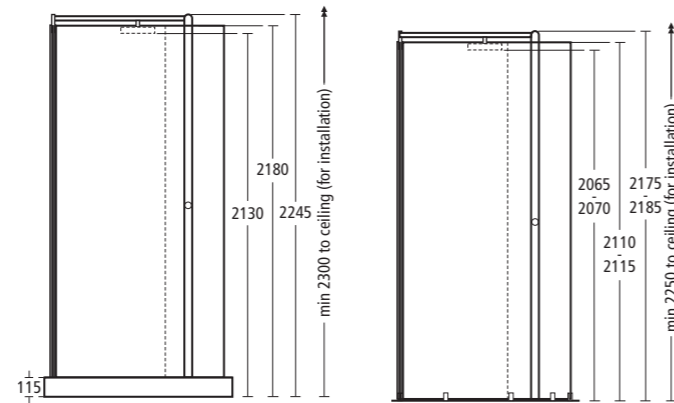

L6212 AA Bow bath screen with rail

Synergy Sail bath screen

L6213 AA Sail bath screen

Synergy Angle bath screen

L6210 AA Angle screen

Serenis 360° Peninsular enclosure (wetroom option)

- L8360 AA** Peninsular with water delivery system
- L5249** Shower tray, right-hand
- L5232** Shower tray, left-hand
- L8384 AA** Wetroom pack*