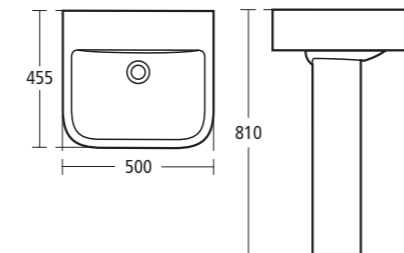

- E3013 Back-to-wall WC bowl with horizontal outlet
- E3034 Seat and cover
- E3044 Seat and cover, slow close

Create: Edge Floor standing bidet

- One tap hole
- E3023

Create: Square 50cm pedestal basin

- E3100 50cm basin, one tap hole
- E3104 50cm basin, two tap holes
- E3015 Full pedestal