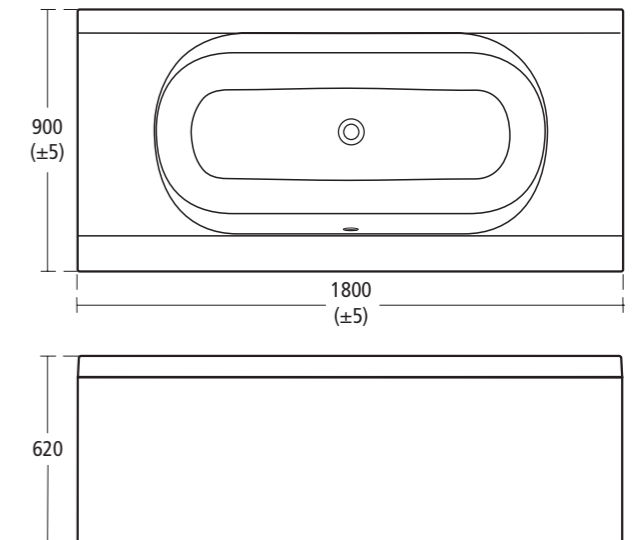

Moments 180cm Bath

K6342 180 x 90cm bath, no tap holes
K6177 180cm front panel
K6178 90cm end panel
K7810 AA Multiplex bath waste and overflow
K7812 AA Multiplex trio bath waste and exofil overflow – working components
A3922 AA Multiplex bath waste and overflow – operating handle and plug cover for K7812 AA