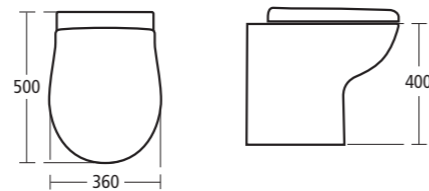

- E3013 Back-to-wall WC bowl with horizontal outlet
- E3034 Seat and cover
- E3044 Seat and cover, slow close

Create: Edge Floor standing bidet

- One tap hole
- E3023

Create: Square 50cm pedestal basin

- E3100 50cm basin, one tap hole
- E3104 50cm basin, two tap holes
- E3015 Full pedestal