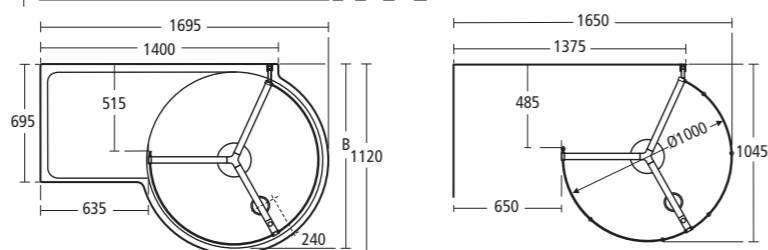

A (opening) See drawing	B (overall adjustment)	
	min	max
	1070	1085

Serenis notes *Please wait for receipt of wetroom pack prior to preparing bathroom for wetroom installation.