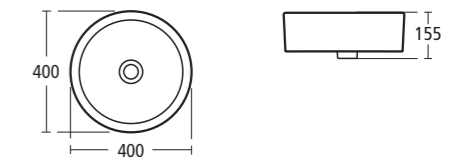

White 40cm Cube vessel basin

No tap holes

- E0036 Vessel basin
- E0095 Vessel fixing bracket

White 40cm Round vessel basin

No tap holes

- E0006 Vessel basin
- E0095 Vessel fixing bracket

White 45cm Round semi-countertop basin