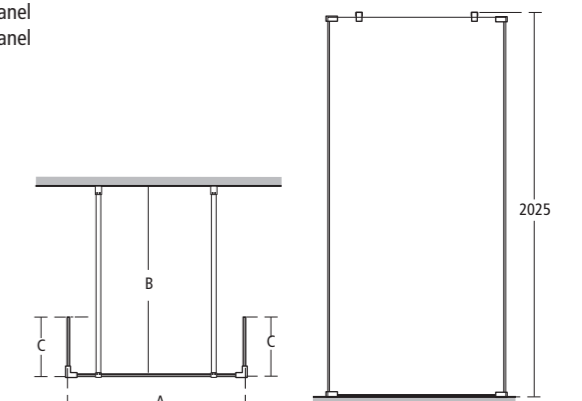

Synergy Dual access corner, alcove or peninsular wetroom with return panels

L6220 EO 700mm Wetroom panel
L6221 EO 760mm Wetroom panel
L6222 EO 800mm Wetroom panel
L6223 EO 900mm Wetroom panel
L6224 EO 1000mm Wetroom panel
L6225 EO 1200mm Wetroom panel
L6226 EO 1400mm Wetroom panel
L6227 EO 1600mm Wetroom panel
L6228 EO 300mm Wetroom return panel
L6229 EO Straight bracing bracket

Panel	Dim.A	Dim.B
700	638	650 - 994
760	698	650 - 994
800	738	650 - 994
900	838	650 - 994
1000	938	650 - 994
1200	1138	650 - 994
1400	1338	650 - 994
1600	1538	650 - 994

Recommended opening minimum 500mm

A - Panel size of your choice
B - 2 x Straight bracing bracket
C - 2 x 300mm Return panels