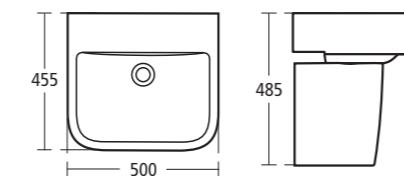

Create: Square 50cm Semi-pedestal basin

- E3100 50cm pedestal/semi-pedestal basin, one tap hole
- E3104 50cm pedestal/semi-pedestal basin, two tap holes
- E3017 Semi-pedestal