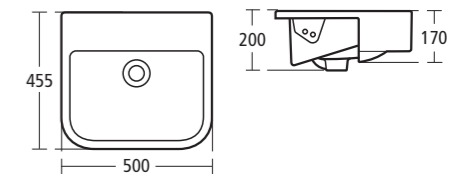

Create: Square 50cm Semi-countertop basin

- E3102 50cm semi-countertop basin, one tap hole
- E3106 50cm semi-countertop basin, two tap holes