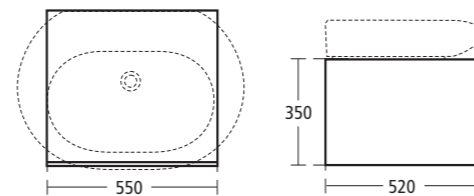

- For use with 60cm Natural basin
- T7200 DJ Gloss Dark Brown
 - T7200 WG Gloss White
 - T7200 DK Walnut veneer

SimplyU 800mm Wall mounted basin unit with drawer

- For use with 55 and 65cm Dynamic basin
- T7201 DJ Gloss Dark Brown
 - T7201 WG Gloss White
 - T7201 DK Walnut veneer