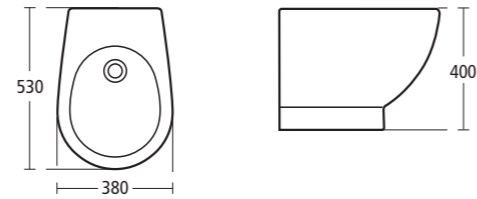

White Back-to-wall WC suite

E0001 Close coupled/back-to-wall WC bowl with horizontal outlet
E0021 Seat and cover

White Wall mounted WC suite

E0005 Wall mounted WC bowl with horizontal outlet
E0021 Seat and cover

White Floor standing bidet

One tap hole
E0027

White Wall mounted bidet

One tap hole
E0028

White 170cm Bath

E0023 170 x 80cm Idealcast bath with no tap holes
E0024 170cm front panel
E0025 80cm end panel

Height : floor to rim - 555min-595max

Drawings scale 1:25

Silver Basin mixer

Single lever with one tap hole

E0067 AA With pop-up waste
E0068 AA With no waste

Silver Basin mixer

Dual control with one tap hole

E0065 AA With pop-up waste
E0066 AA With no waste

Silver Vessel basin mixer

E0069 AA With no waste

Silver Bath filler

Dual control with two tap holes

E0072 AA

Silver Basin mixer

Dual control wall basin mixer

E0063 AA 150mm spout
E0064 AA 230mm spout

Silver Bath filler

Dual control wall bath filler

E0071 AA

Silver Basin mixer

Dual control with three tap holes

E0061 AA With pop-up waste
E0062 AA With no waste

Silver Bath filler

Dual control with three tap holes

E0070 AA

Silver Bidet mixer

Single lever with one tap hole

E0074 AA With pop-up waste

Silver Bidet mixer

Dual control with one tap hole

E0073 AA With pop-up waste