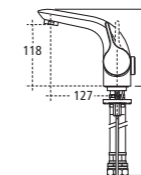

Create 750mm Vanity chest

(Not including handles***, worktop and basin mixer)

- E3313 GA 750mm vanity chest, Oak effect
- E3313 RY 750mm vanity chest, Walnut effect

For use with:
50cm Edge countertop basin
50cm Square countertop basin
40cm Square countertop basin
550mm bar handle

Create Mirror cabinets

- E3314 GA 500mm mirror cabinet, Oak effect
- E3314 RY 500mm mirror cabinet, Walnut effect
- E3324 GA 365mm mirror cabinet, Oak effect
- E3324 RY 365mm mirror cabinet, Walnut effect

Create Mirrors

- E3329 GA 500mm mirror, Oak effect frame
- E3329 RY 500mm mirror, Walnut effect frame
- E3325 GA 365mm mirror, Oak effect frame
- E3325 RY 365mm mirror, Walnut effect frame

Create 600mm Basin unit with 600mm WC unit

(Not including handle**, worktop and basin mixer)

- E3306 GA 600mm basin unit, Oak effect
- E3306 RY 600mm basin unit, Walnut effect

For use with:
56cm Edge semi-countertop basin
50cm Square semi-countertop basin
385mm bar handle

- E3323 GA 600mm back-to-wall/wall hung WC unit with cistern and pushbutton, Oak effect
- E3323 RY 600mm back-to-wall/wall hung WC unit with cistern and pushbutton, Walnut effect
- E0060 Floor/wall brackets when using unit with wall hung WC

- For use with:
  E3013 Create back-to-wall WC suite
  E3034 Edge/Square seat and cover

Create Furniture finishes

Create Worktops

- 1500mm Worktop for basin and WC unit
- E3339 GA Oak effect
- E3339 RY Walnut effect
- E3339 RZ Noir Solid Surface

- 1200mm Worktop for basin and WC unit
- E3316 GA Oak effect
- E3316 RY Walnut effect
- E3316 RZ Noir Solid Surface

- 600mm Worktop for basin or WC unit
- E3317 GA Oak effect
- E3317 RY Walnut effect
- E3317 RZ Noir Solid Surface

- 500mm Worktop for vessel drawer unit
- E3318 GA Oak effect
- E3318 RY Walnut effect
- E3318 RZ Noir Solid Surface