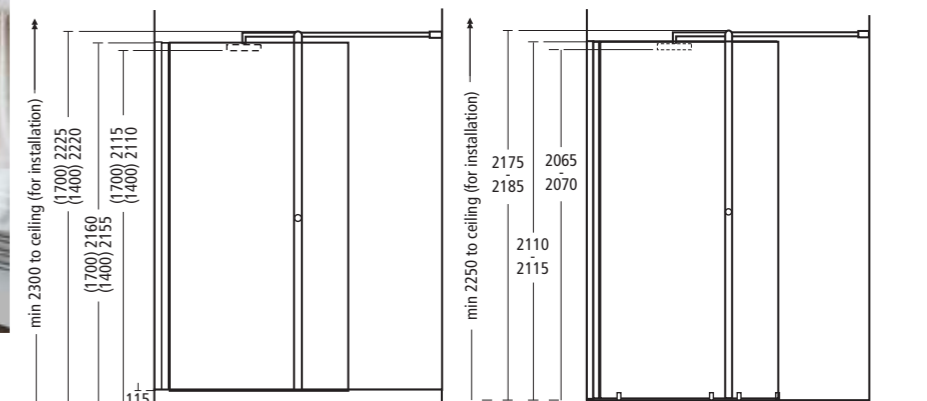

A (opening) 550mm	B (overall adjustment)	
	min	max
1700 Unit	1130	1145
1400 Unit	830	845