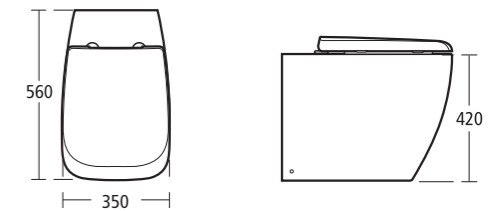

Ventuno Back-to-wall WC suite

- T3161 Back to wall WC bowl with horizontal outlet
- T6637 Seat and cover
- T6638 Seat and cover, slow close