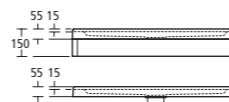

Idealite Flat top trays

Flat top installation

The shower tray is placed against a finished wall, with tiling to the top of the tray.

Idealite Upstand trays

Upstand tray installation

The shower tray is placed against a finished wall, with plasterboard on top of the upstand. The tray is then tiled into the wall by tiling over the upstand onto the tray.

Idealite Square flat top tray

- L6313 760 flat top low profile tray and waste
- L6314 800 flat top low profile tray and waste
- L6315 900 flat top low profile tray and waste
- L6316 1000 flat top low profile tray and waste
- LV69967 Adhesive upstand
- L6309 1200 riser kit (for use with trays up to 1200)
- L6308 Flexible waste pipe

	A	B	C
760 x 760	770	770	385
800 x 800	810	810	405
900 x 900	910	910	455
1000 x 1000	1010	1010	505

Idealite Square upstand tray

- L6333 760 upstand low profile tray and waste
- L6334 800 upstand low profile tray and waste
- L6335 900 upstand low profile tray and waste
- LV69967 Adhesive upstand
- L6309 1200 riser kit (for use with trays up to 1200)
- L6308 Flexible waste pipe

	A	B	C
760 x 760	770	770	385
800 x 800	810	810	405
900 x 900	910	910	455

Idealite Rectangular flat top tray

- L6317 900 x 760 flat top low profile tray and waste
- L6318 900 x 800 flat top low profile tray and waste
- L6319 1000 x 800 flat top low profile tray and waste
- L6320 1200 x 760 flat top low profile tray and waste
- L6321 1200 x 800 flat top low profile tray and waste
- L6322 1200 x 900 flat top low profile tray and waste
- L6323 1400 x 900 flat top low profile tray and waste
- L6324 1600 x 800 flat top low profile tray and waste
- L6325 1700 x 750 flat top low profile tray and waste
- LV69967 Adhesive upstand
- L6309 1200 riser kit (for use with trays up to 1200)
- L6312 Extension kit (for use with L630901 on trays over 1200)
- L6308 Flexible waste pipe