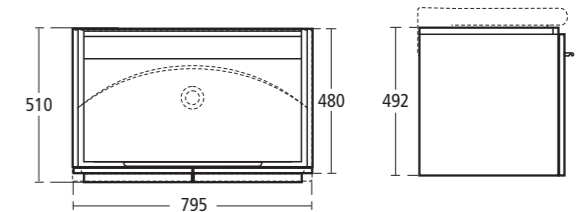

Daylight 130cm Double basin

With IFlow hidden overflow for use with semi-pedestal or cabinet

K0729 130cm double basin
K0071 Semi-pedestal

Daylight 100cm Basin

With IdealFlow hidden overflow for use with semi-pedestal or cabinet

K0728 100cm basin
K0071 Semi-pedestal

Daylight 80cm Basin

With IdealFlow hidden overflow for use with semi-pedestal or cabinet

K0727 80cm basin
K0071 Semi-pedestal

Daylight 70cm Basin

With IdealFlow hidden overflow for use with semi-pedestal or cabinet

K0726 70cm basin
K0071 Semi-pedestal

Daylight 58cm Countertop basin

With IdealFlow hidden overflow

K0730 SV Light Oak effect
K0730 EG Dark Oak effect

Daylight 1300mm Wall mounted vanity basin unit

With two doors and central drawer

K2216 SV Light Oak effect
K2216 EG Dark Oak effect

Drawings scale 1:25

Daylight 1000mm Wall mounted vanity basin unit

With two doors

K2215 SV Light Oak effect
K2215 EG Dark Oak effect

Daylight 800mm Wall mounted vanity basin unit

With two doors

K2214 SV Light Oak effect
K2214 EG Dark Oak effect

Daylight 700mm Wall mounted vanity basin unit

With two doors

K2213 SV Light Oak effect
K2213 EG Dark Oak effect

Daylight 350mm Wall mounted storage unit

With interior drawer

Left-hand hinged door and right-hand extended top
K2220 SV Light Oak effect
K2220 EG Dark Oak effect

Right-hand hinged door and left-hand extended top
K2221 SV Light Oak effect
K2221 EG Dark Oak effect

Daylight 350mm Wall mounted storage unit

With interior drawer

Left-hand hinged door and extended top each side
K2222 SV Light Oak effect
K2222 EG Dark Oak effect

Right-hand hinged door and extended top each side
K2223 SV Light Oak effect
K2223 EG Dark Oak effect

Daylight Infill box

With cosmetic tissue holder and waste container

K2224 SV Light Oak effect
K2224 EG Dark Oak effect

Drawings scale 1:25