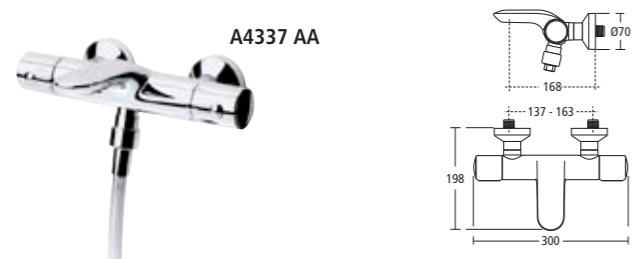

Melange Bath/shower mixer

Exposed, wall mounted, thermostatic, high pressure installations only, no shower kit

A4337 AA