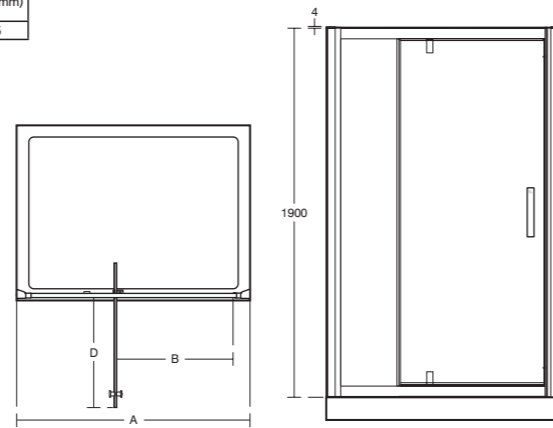

Synergy 1200 Alcove pivot enclosure

L6205 EO 1200mm Pivot door with in-line panel

1200 Pivot enclosure	Dim. A Width (mm)	Dim. B Opening (mm)	Dim. D Reach (mm)
1200	1150 - 1200	600	656

Synergy Wetrooms pages 98-103

Wetroom panels are sold separately to bracing brackets to ensure maximum flexibility of installation. Each wetroom panel must be supported by a straight or corner bracing bracket.

Wetroom panels can be installed as front or end panels and also as dual access panels.

All wetroom panels are supplied with a wall profile; if using as a dual access installation, simply discard during installation.

All wetroom panels are also suitable for use with a shower tray.

- All wetroom panels are supplied with a wall profile and an aluminium floor or tray strip.
- Return panels are supplied with corner seal and 2 x corner connectors.
- Bracing brackets are supplied at 1 metre length and can be cut down to required size; wall fixings and covers are supplied.