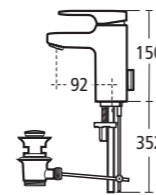

Moments Basin mixer

Single lever with pop-up waste, one tap hole

- A3903 AA** With pop-up waste
- A5565 AA** With no waste

Moments Handrinse basin mixer

Single lever with pop-up waste, one tap hole

- A3906** With pop-up waste
- A5566** With no waste