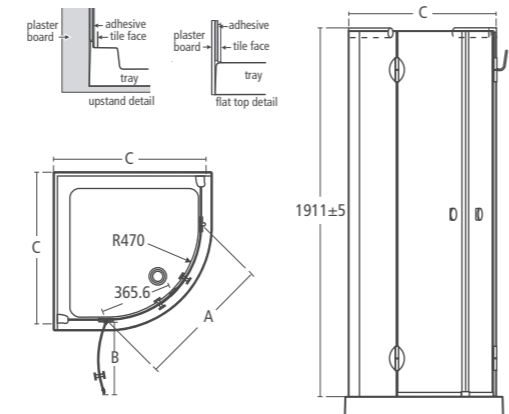

Bliss Quadrant enclosure

- L9176 AA 800mm Flat top quadrant hinged shower door and panel, right-hand
- L9177 AA 800mm Flat top quadrant hinged shower door and panel, left-hand
- L9178 AA 900mm Flat top quadrant hinged shower door and panel, right-hand
- L9179 AA 900mm Flat top quadrant hinged shower door and panel, left-hand
- L8917 AA 800mm Upstand quadrant hinged shower door and panel, right-hand
- L8916 AA 800mm Upstand quadrant hinged shower door and panel, left-hand
- L8919 AA 900mm Upstand quadrant hinged shower door and panel, right-hand
- L8918 AA 900mm Upstand quadrant hinged shower door and panel, left-hand
- L6347 800mm Quadrant flat top shower tray
- L6348 900mm Quadrant flat top shower tray
- L6353 800mm Quadrant upstand shower tray
- L6354 900mm Quadrant upstand shower tray
- L6359 Quadrant riser kit

Unit	A	B	C (overall adjustment)	
			min	max
800 (Upstand)	690	382	759	779
900 (Upstand)	690	382	859	879
800 (Flat top)	690	382	759	779
900 (Flat top)	690	382	859	879