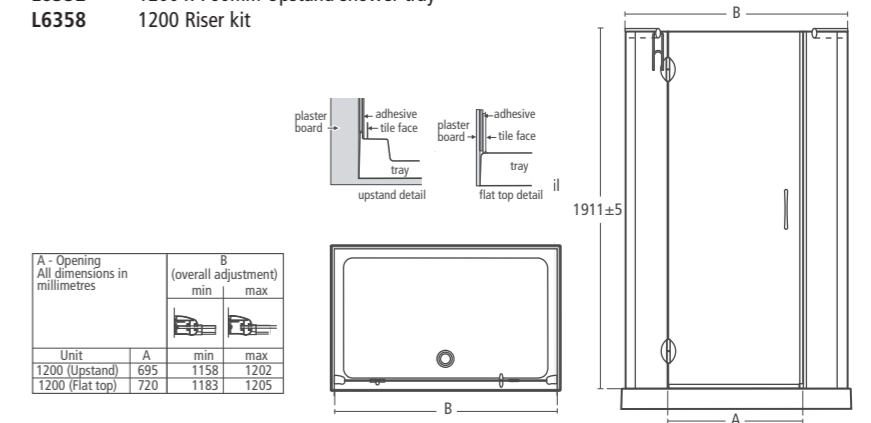

Bliss Large alcove enclosure

- L9174 AA 1200mm Flat top alcove hinged shower door and infill panels, right-hand
- L9175 AA 1200mm Flat top alcove hinged shower door and infill panels, left-hand
- L8915 AA 1200mm Upstand alcove hinged shower door and infill panels, right-hand
- L8914 AA 1200mm Upstand alcove hinged shower door and infill panels, left-hand
- L6346 1200 x 760mm Flat top shower tray
- L6352 1200 x 760mm Upstand shower tray
- L6358 1200 Riser kit

Unit	A	B (overall adjustment)	
		min	max
1200 (Upstand)	695	1158	1202
1200 (Flat top)	720	1183	1205