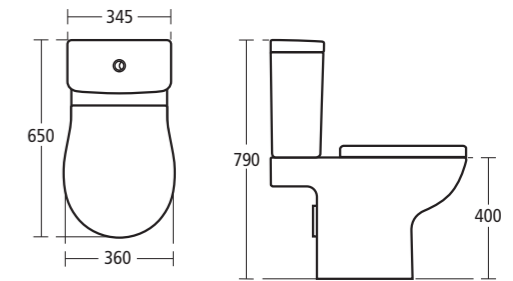

Create: Square Close coupled WC suite

- E3012 Close coupled bowl with horizontal outlet
- E3029 Cistern with dual flush valve
- E3034 Seat and cover
- E3044 Seat and cover, slow close