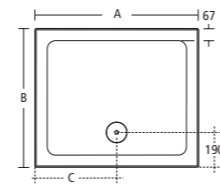

Idealite Rectangular upstand tray

- L6336 900 x 760 upstand low profile tray and waste
- L6337 1000 x 800 upstand low profile tray and waste
- L6338 1200 x 760 upstand low profile tray and waste
- L6339 1200 x 800 upstand low profile tray and waste
- L6340 1400 x 900 upstand low profile tray and waste
- LV69967 Adhesive upstand
- L6309 1200 riser kit (for use with trays up to 1200)
- L6312 Extension kit (for use with L630901 on trays over 1200)
- L6308 Flexible waste pipe

	A	B	C
910	770	455	
1010	810	505	
1210	770	605	
1210	810	605	
1410	910	705