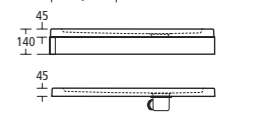

A	B	C	D	E	F
900 x 800 RH	910	810	510	610	260	360
900 x 800 LH	810	910	610	510	360	260
1000 x 800 RH	1010	810	510	710	260	460
1000 x 800 LH	810	1010	710	510	460	260
1200 x 800 RH	1210	810	510	910	260	660
1200 x 800 LH	810	1210	910	510	660	260
1200 x 900 RH	1210	910	610	910	360	660
1200 x 900 LH	910	1210	910	610	660	360