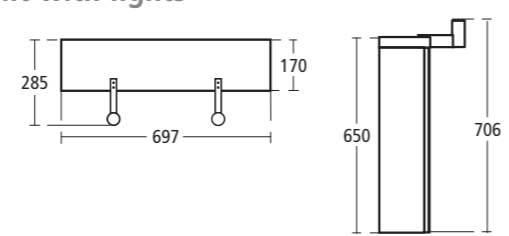

Daylight 800mm Mirrored wall unit with lights

- K2231 SV Light Oak effect
- K2231 EG Dark Oak effect

Daylight 700mm Mirrored wall unit with lights

- K2230 SV Light Oak effect
- K2230 EG Dark Oak effect

Aqua Duo Bath