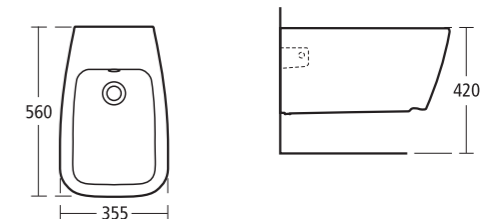

Ventuno Wall mounted bidet

- T5151 Wall hung bidet, one tap hole