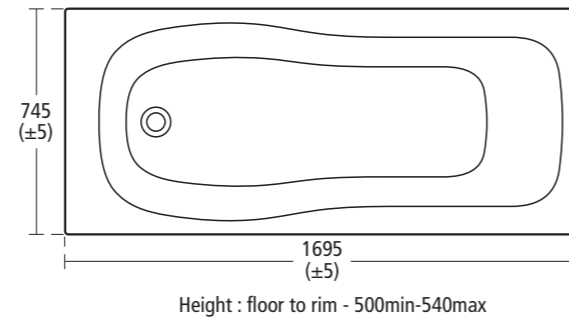

- L9122 AA Bath shower screen
- L9123 AA Over bath enclosure door

Create 365mm 3/4 Pedestal unit

(Not including handle*, worktop and basin mixer)

- E3311 GA 365mm 3/4 pedestal unit, Oak effect
- E3311 RY 365mm 3/4 pedestal unit, Walnut effect
- E3336 AA Pedestal basin collar, chrome plated
- E3338 AA Handrinse basin collar, chrome plated

For use with:
50 and 40cm Square basins
60 and 55cm Edge basins
45cm Edge handrinse basin
250mm bar handle