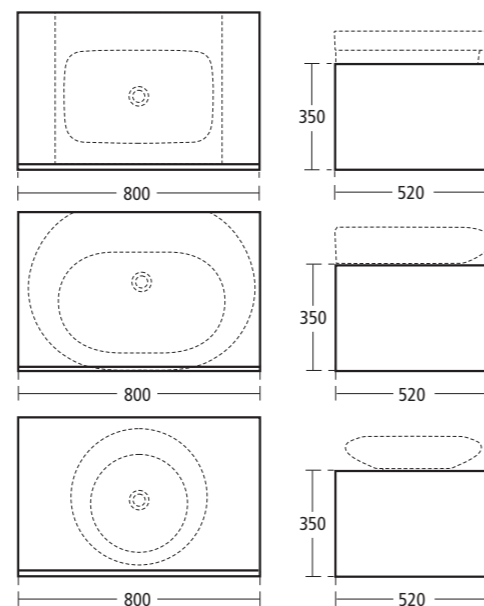

SimplyU 60cm Natural basin

- T0139 No tap holes
- T0166 One tap hole
- T0308 Two tap holes

SimplyU 60cm Natural vessel basin

- T0142 No tap holes

SimplyU 45cm Natural vessel basin

- T0141 No tap holes

SimplyU 550mm Wall mounted basin cupboard unit with pull-down door

1. For use with 60cm Natural basin
2. T7200 DJ Gloss Dark Brown
   - T7200 WG Gloss White
   - T7200 DK Walnut veneer

SimplyU 800mm Wall mounted basin unit with drawer

1. For use with 55 and 65cm Dynamic basin
2. T7201 DJ Gloss Dark Brown
   - T7201 WG Gloss White
   - T7201 DK Walnut veneer

1. For use with 60 and 75cm Natural basin
2. T7202 DJ Gloss Dark Brown
   - T7202 WG Gloss White
   - T7202 DK Walnut veneer

1. For use with 45 and 60cm Natural vessel basin
2. T7203 DJ Gloss Dark Brown
   - T7203 WG Gloss White
   - T7203 DK Walnut veneer