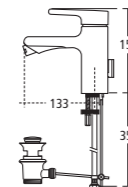

Attitude Bidet mixer
Single lever

- A4617 AA With pop-up waste

Attitude Bath filler
Single lever

- A4609 AA