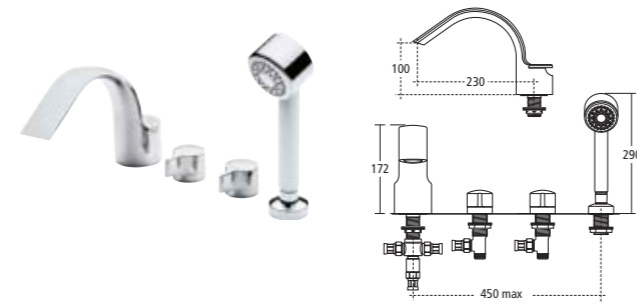

Melange Bath/shower mixer

Dual control, four tap holes, with retractable hose

A4335 AA Shower handset with retractable hose