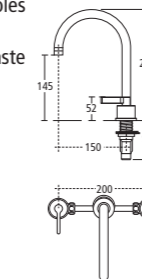

Silver Basin mixer

Dual control with three tap holes

E0061 AA With pop-up waste
E0062 AA With no waste