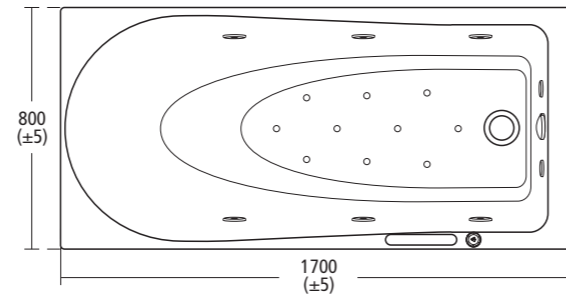

Whirlpools Tonic 170cm Twin Plus bath

K6045 170 x 80cm left-hand bath
K6462 170 x 80cm right-hand bath (pictured below)

Height : floor to rim - 640