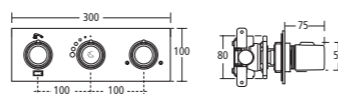

SimplyU 120cm Dynamic double basin

- T0133 No tap holes
- T0160 One tap hole
- T0304 Two tap holes

SimplyU 80cm Dynamic basin

- T0134 No tap holes
- T0161 One tap hole
- T0305 Two tap holes

SimplyU 65cm Dynamic basin