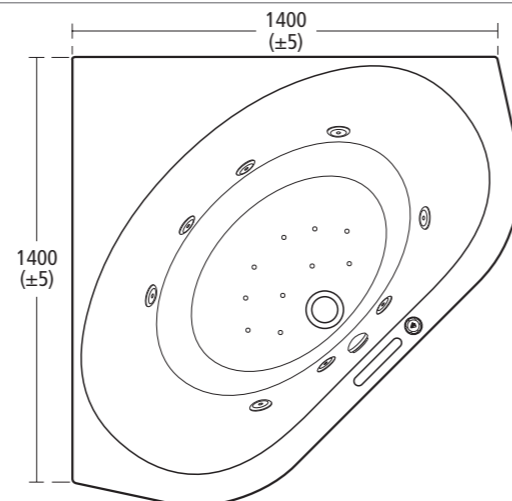

Whirlpools Tonic 140cm corner Twin Plus bath

K6465 140 x 140cm corner bath

Height : floor to rim - 640