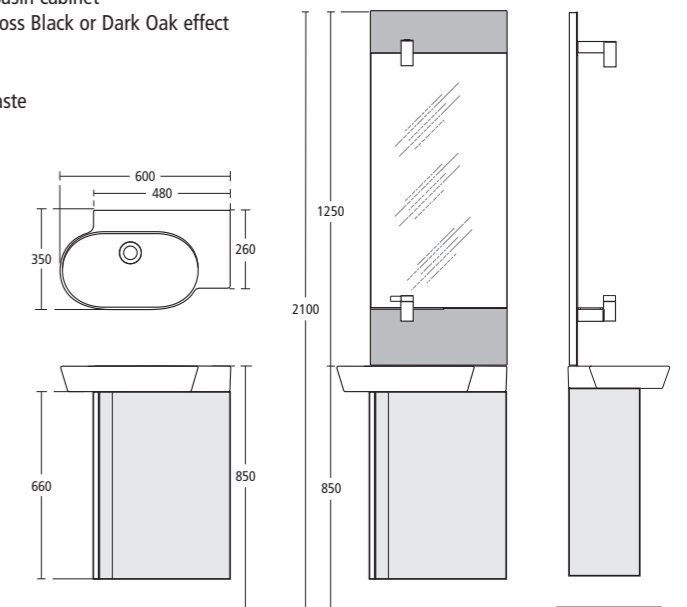

Tonic Guest right-hand unit

- K0704 60cm right-hand basin
- N1068 AA 46cm left-hand mirror with lamp fitting, and integrated basin mixer
- K2190 48cm right/left-hand basin cabinet Beech veneer, Grey, Gloss Black or Dark Oak effect

Also available:

- E0079 AA Chrome bottle trap waste
- N1072 AA Soap dispenser
- N1073 AA Side glass shelf
- N1074 AA Toilet roll holder
- N1075 MY Side hook
- N1065 AA 46cm left-hand mirror with lamp only