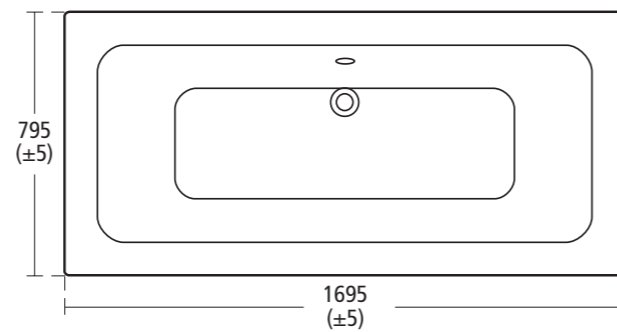

White 170cm Bath

E0023 170 x 80cm Idealcast bath with no tap holes
E0024 170cm front panel
E0025 80cm end panel

Height : floor to rim - 555min-595max

Drawings scale 1:25

Silver Basin mixer

Single lever with one tap hole

E0067 AA With pop-up waste
E0068 AA With no waste

Silver Basin mixer

Dual control with one tap hole

E0065 AA With pop-up waste
E0066 AA With no waste

Silver Vessel basin mixer

E0069 AA With no waste

Silver Bath filler

Dual control with two tap holes

E0072 AA

Silver Basin mixer

Dual control wall basin mixer

E0063 AA 150mm spout
E0064 AA 230mm spout

Silver Bath filler

Dual control wall bath filler

E0071 AA

Silver Basin mixer

Dual control with three tap holes

E0061 AA With pop-up waste
E0062 AA With no waste

Silver Bath filler

Dual control with three tap holes

E0070 AA

Silver Bidet mixer

Single lever with one tap hole

E0074 AA With pop-up waste

Silver Bidet mixer

Dual control with one tap hole

E0073 AA With pop-up waste