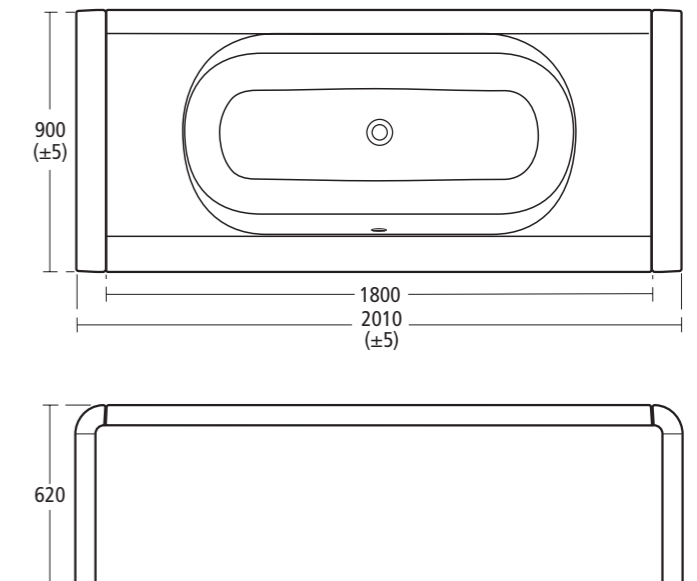

Moments Illuminated bath

K6422 200 x 90cm bath complete with illuminated front panel, no tap holes
K6423 200 x 90cm bath complete with two illuminated front panels, no tap holes
K6179 Curved top end panel
K6340 Flat top wall connection end panel

For island and peninsular installations use 2 x K6179.
For corner installations use K6179 and K6340.
Care must be taken when the bath is installed with wall tiles. Do not tile onto the bath rim. Front panel attached to narrow rim.