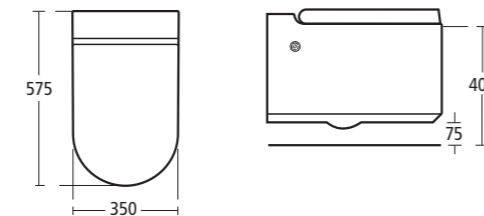

Moments Wall mounted WC suite

K3113 WC bowl with horizontal outlet
K7058 Seat and cover, slow close