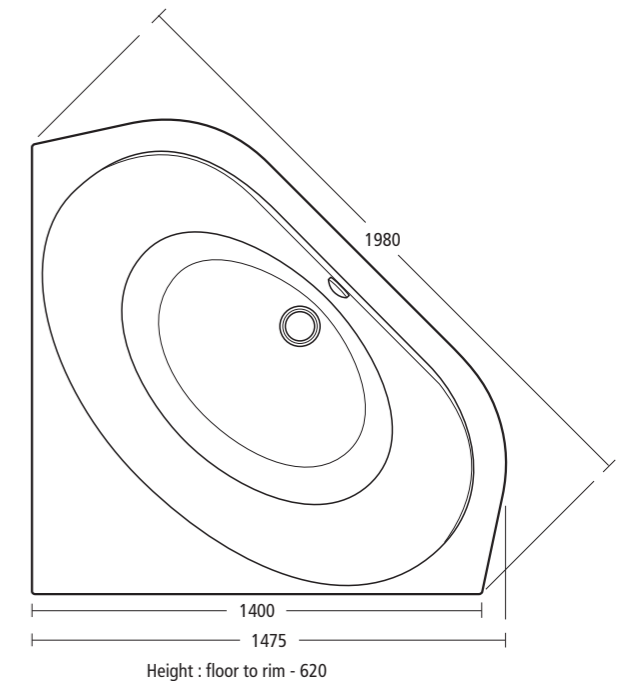

Tonic 140cm Corner bath

- **K6061** 140 x 140cm offset corner bath and panel
- **K6467** 140cm front panel
- **E5836 AA** 90mm bath pop-up waste