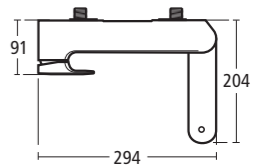

Moments Bath/shower mixer

Single lever, exposed, wall mounted with swivel spout, high pressure installations only

- **A3914 AA** Not including shower kit