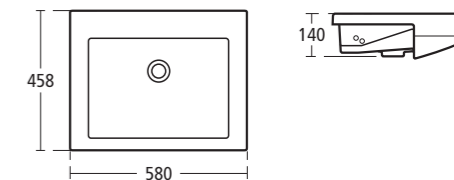

Moments 50cm Handrinse basin

One tap hole

- K0718 50cm handrinse basin
- K0076 Semi-pedestal

Moments 58cm Semi-countertop basin

One tap hole

- K0720 58cm semi-countertop basin

Moments 24cm Shelf

- K2195 WG Gloss White
- K2195 SV Light Oak veneer