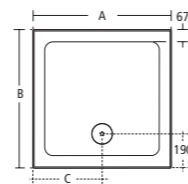

	A	B	C
760 x 760	770	770	385
800 x 800	810	810	405
900 x 900	910	910	455
1000 x 1000	1010	1010	505

Idealite Square upstand tray

- L6333 760 upstand low profile tray and waste
- L6334 800 upstand low profile tray and waste
- L6335 900 upstand low profile tray and waste
- LV69967 Adhesive upstand
- L6309 1200 riser kit (for use with trays up to 1200)
- L6308 Flexible waste pipe