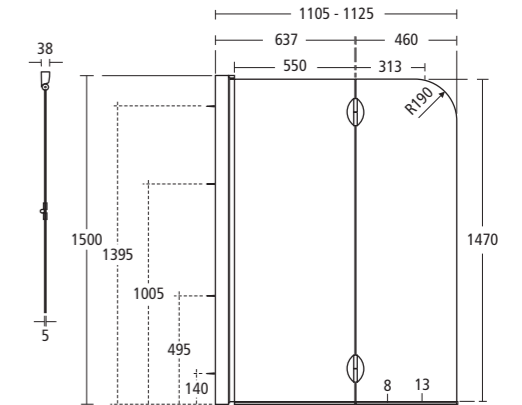

Bliss Hinged folding bath/shower screen

- L9198 AA Right-hand version
- L9199 AA Left-hand version