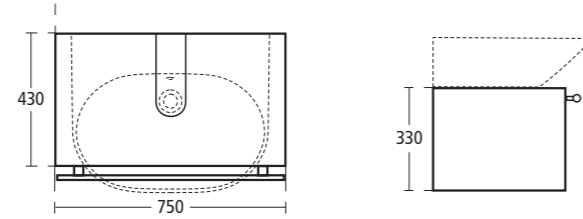

Tonic Furniture finishes