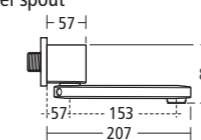

Moments Bath spout

Wall mounted with swivel spout

- **A3923 AA**