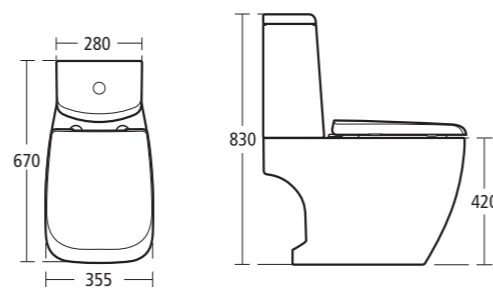

- T3210 Standard close coupled WC bowl with horizontal outlet
- T4228 Close coupled cistern with dual flush valve – 6/4 litres
- T6343 Seat and cover
- T6344 Seat and cover, slow close

Ventuno Back-to-wall close coupled WC suite