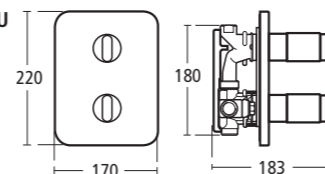

Moments Shower valve

Thermostatic, Trevi TT, built-in with diverter

- **A3969 NU** Shower valve
- **A3918** Faceplate