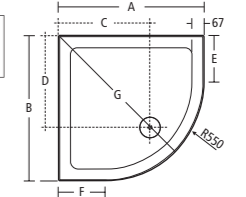

Idealite Quadrant upstand tray

- L6341 Idealite 800 quadrant upstand low profile tray and waste
- L6342 Idealite 900 quadrant upstand low profile tray and waste
- LV69967 Adhesive upstand
- L6310 Idealite Quadrant riser kit
- L6308 Idealite flexible waste pipe

	A	B	C	D	E	F	G
800 x 800	810	810	512	512	260	260	915
900 x 900	910	910	612	612	360	360	1055

Idealite Offset quadrant flat top tray

- L6329 900 x 800 right-hand offset quadrant flat top low profile tray and waste
- L6330 900 x 800 left-hand offset quadrant flat top low profile tray and waste
- L6630 1000 x 800 right-hand offset quadrant flat top low profile tray and waste
- L6631 1000 x 800 left-hand offset quadrant flat top low profile tray and waste
- L6632 1200 x 800 right-hand offset quadrant flat top low profile tray and waste
- L6633 1200 x 800 left-hand offset quadrant flat top low profile tray and waste
- L6331 1200 x 900 right-hand offset quadrant flat top low profile tray and waste
- L6332 1200 x 900 left-hand offset quadrant flat top low profile tray and waste
- LV69967 Adhesive upstand
- L6310 Quadrant riser kit
- L6308 Flexible waste pipe