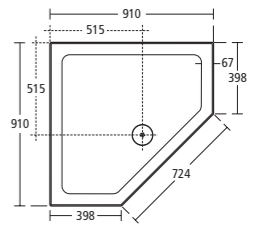

Space Pentagon upstand tray

- E7084 Space 800 Pentagon upstand stone resin tray with waste

	A	B	C	D	E	F	G	H	K
800 x 800	795	795	125	50	435	435	322	322	670