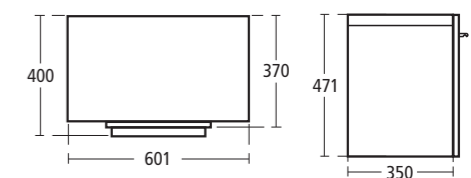

Left-hand hinged door and extended top each side
K2222 SV Light Oak effect
K2222 EG Dark Oak effect

Right-hand hinged door and extended top each side
K2223 SV Light Oak effect
K2223 EG Dark Oak effect

Daylight Infill box

With cosmetic tissue holder and waste container

K2224 SV Light Oak effect
K2224 EG Dark Oak effect