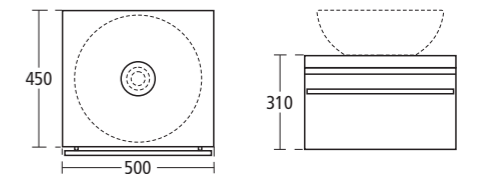

Create 70cm Bath

- E3294 170 x 70cm Idealform bath, no tap holes
- E3194 170cm Unilux front panel
- E3169 70cm Unilux end panel

- L9122 AA Bath shower screen
- L9128 AA Over bath enclosure door

Create 75cm Bath

- E3191 170 x 75cm Idealform bath, no tap holes
- E3194 170cm Unilux front panel
- E3195 75cm Unilux end panel

- L9122 AA Bath shower screen
- L9123 AA Over bath enclosure door

Create 365mm 3/4 Pedestal unit

(Not including handle*, worktop and basin mixer)

- E3311 GA 365mm 3/4 pedestal unit, Oak effect
- E3311 RY 365mm 3/4 pedestal unit, Walnut effect
- E3336 AA Pedestal basin collar, chrome plated
- E3338 AA Handrinse basin collar, chrome plated

For use with:
50 and 40cm Square basins
60 and 55cm Edge basins
45cm Edge handrinse basin
250mm bar handle

Create 365mm Full pedestal unit

(Not including handle**, worktop and basin mixer)

- E3309 GA 365mm full pedestal unit, Oak effect
- E3309 RY 365mm full pedestal unit, Walnut effect
- E3336 AA Pedestal basin collar, chrome plated
- E3338 AA Handrinse basin collar, chrome plated

For use with:
50 and 40cm Square basins
60 and 55cm Edge basins
45cm Edge handrinse basin
385mm bar handle

**for use with 385mm bar handle. See page 154 for product codes.

Create Offset corner bath

- E3176 160 x 105cm Idealform bath, left-hand, no tap holes
- E3177 160 x 105cm Idealform bath, right-hand, no tap holes
- E4815 160 x 105cm Idealform Plus+ bath, left-hand, no tap holes
- E4816 160 x 105cm Idealform Plus+ bath, right-hand, no tap holes
- E3182 Bath panel
- L9125 AA Curved bath screen
- L9127 AA Over bath enclosure door

Create Shower bath

- E3171 170 x 70cm Idealcast bath, left-hand, no tap holes
- E3172 170 x 70cm Idealcast bath, right-hand no tap holes
- E3168 Front panel

- E3169 End panel
- L9120 AA Curved bath shower screen
- L9123 AA Over bath enclosure door