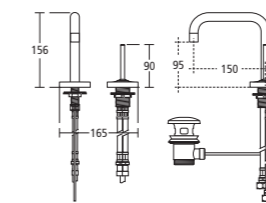

SimplyU Basin mixer

Single lever with two tap holes, high pressure installations only

A4484 AA 206mm cylindrical spout and two round escutcheons with pop-up waste