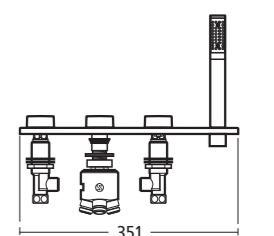

Moments Bath/shower mixer

Dual control with diverter and shower kit, four tap holes

- **A3920 AA** Bath/shower mixer, not including spout
- **A3922 AA** Multiplex bath waste
- **K7812 AA** Exofil bath filler and overflow