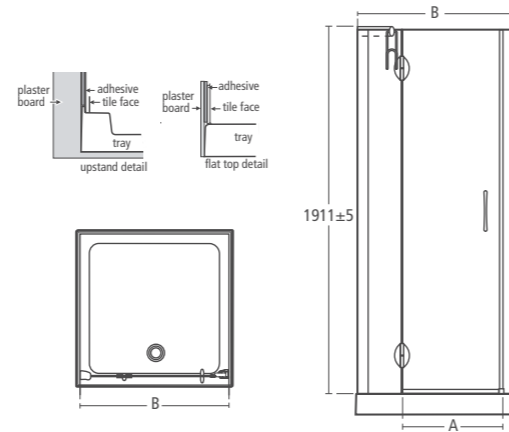

Bliss Alcove enclosure

- L9170 AA 800mm Flat top alcove hinged shower door and infill panel, right-hand
- L9171 AA 800mm Flat top alcove hinged shower door and infill panel, left-hand
- L9172 AA 900mm Flat top alcove hinged shower door and infill panel, right-hand
- L9173 AA 900mm Flat top alcove hinged shower door and infill panel, left-hand
- L8911 AA 800mm Upstand alcove hinged shower door and infill panel, right-hand
- L8910 AA 800mm Upstand alcove hinged shower door and infill panel, left-hand
- L8913 AA 900mm Upstand alcove hinged shower door and infill panel, right-hand
- L8912 AA 900mm Upstand alcove hinged shower door and infill panel, left-hand
- L6344 800mm Flat top shower tray
- L6345 900mm Flat top shower tray
- L6350 800mm Upstand shower tray
- L6351 900mm Upstand shower tray
- L6356 800mm Riser kit
- L6357 900mm Riser kit