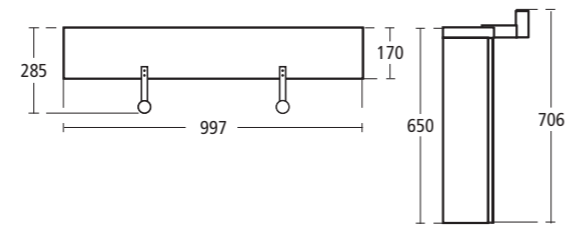

Daylight 1635mm Tall storage unit

with drawers and glass shelves

- K2225 SV Left-hinged door, Light Oak effect
- K2225 EG Left-hinged door, Dark Oak effect
- K2226 SV Right-hinged door, Light Oak effect
- K2226 EG Right-hinged door, Dark Oak effect

The Bath Wave

- E2001 170 x 75cm freestanding Idealcast bath with polished stainless steel platform, includes chrome pop-up waste
- E1963 AA Chrome stand pipes

Daylight 1000mm Mirrored wall unit with lights

- K2232 SV Light Oak effect
- K2232 EG Dark Oak effect

The Bath Trestle

- E2002 170 x 75cm freestanding Idealcast bath with Light Oak veneer laminated trestle legs, includes chrome pop-up waste
- E1963 AA Chrome stand pipes

Daylight 800mm Mirrored wall unit with lights

- K2231 SV Light Oak effect
- K2231 EG Dark Oak effect

Daylight 700mm Mirrored wall unit with lights

- K2230 SV Light Oak effect
- K2230 EG Dark Oak effect

Aqua Duo Bath

pages 74-75

Aqua Duo Bath

- E3322 180 x 80cm bath, no tap holes
- E0167 180cm front panel
- E0165 80cm end panel

Daylight Towel rail

- K2227 AA Chrome

Daylight Finish options

Drawings scale 1:25

Drawings scale 1:25