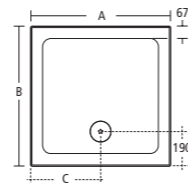

Idealite Square upstand tray

- L6333 760 upstand low profile tray and waste
- L6334 800 upstand low profile tray and waste
- L6335 900 upstand low profile tray and waste
- LV69967 Adhesive upstand
- L6309 1200 riser kit (for use with trays up to 1200)
- L6308 Flexible waste pipe

	A	B	C
760 x 760	770	770	385
800 x 800	810	810	405
900 x 900	910	910	455

Idealite Rectangular flat top tray

- L6317 900 x 760 flat top low profile tray and waste
- L6318 900 x 800 flat top low profile tray and waste
- L6319 1000 x 800 flat top low profile tray and waste
- L6320 1200 x 760 flat top low profile tray and waste
- L6321 1200 x 800 flat top low profile tray and waste
- L6322 1200 x 900 flat top low profile tray and waste
- L6323 1400 x 900 flat top low profile tray and waste
- L6324 1600 x 800 flat top low profile tray and waste
- L6325 1700 x 750 flat top low profile tray and waste
- LV69967 Adhesive upstand
- L6309 1200 riser kit (for use with trays up to 1200)
- L6312 Extension kit (for use with L630901 on trays over 1200)
- L6308 Flexible waste pipe

	A	B	C
900 x 760	910	770	455
900 x 800	910	810	455
1000 x 800	1010	810	505
1200 x 760	1210	770	605
1200 x 800	1210	810	605
1200 x 900	1210	910	605
1400 x 900	1410	910	705
1600 x 800	1610	810	805
1700 x 750	1710	760	855