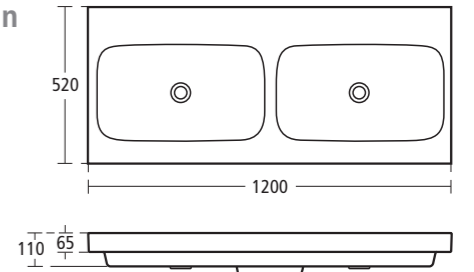

Attitude Basin mixer
Single lever

- A4592 AA Classic outlet with pop-up waste
- A5535 AA Classic outlet with no waste

Attitude Basin mixer
Single lever, high pressure installations only

- A4597 AA Waterfall outlet with pop-up waste
- A5536 AA Waterfall outlet with no waste

Attitude Vessel basin mixer
Single lever

- A4755 AA Classic outlet

Attitude Vessel basin mixer
Single lever, high pressure installations only

- A4756 AA Waterfall outlet

Attitude Bidet mixer
Single lever

- A4617 AA With pop-up waste

Attitude Bath filler
Single lever

- A4609 AA

Attitude Bath/shower mixer
Thermostatic, high pressure installations only

- A4616 AA With shower kit

Attitude Shower valve
Thermostatic, exposed

- A4614 AA

Attitude Shower valve
Thermostatic, built-in

- A4613 AA Faceplate and handles
- A3969 NU TT valve body (working components)

Attitude Wall mounted shower valve

- A5603 AA with three-way diverter to bath or shower
- A5604AA with three way diverter to bath, shower handspray or fixed head

SimplyU 120cm Dynamic double basin

- T0133 No tap holes
- T0160 One tap hole
- T0304 Two tap holes

SimplyU 80cm Dynamic basin

- T0134 No tap holes
- T0161 One tap hole
- T0305 Two tap holes

SimplyU 65cm Dynamic basin

- T0135 No tap holes
- T0162 One tap hole
- T0306 Two tap holes

SimplyU 55cm Dynamic basin

- T0136 No tap holes
- T0163 One tap hole
- T0307 Two tap holes

SimplyU 75cm Natural basin

- T0140 No tap holes
- T0167 One tap hole
- T0309 Two tap holes