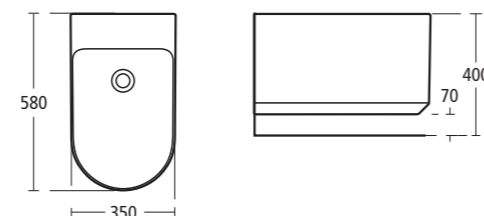

Moments Wall mounted bidet

One tap hole

K5061