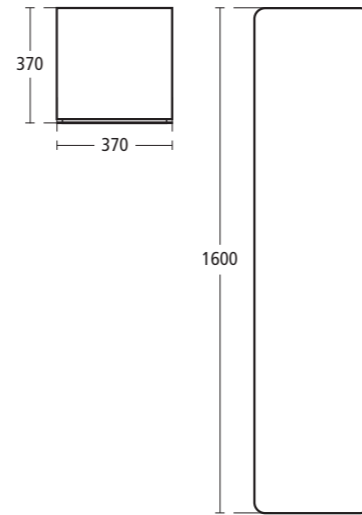

Moments 370mm Wall mounted one drawer storage unit

- K2211 WG Gloss White
- K2211 SV Light Oak veneer

Moments 1600 x 370mm Tall storage unit

K2191 WG Gloss White
K2191 SV Light Oak veneer

Moments Finishes