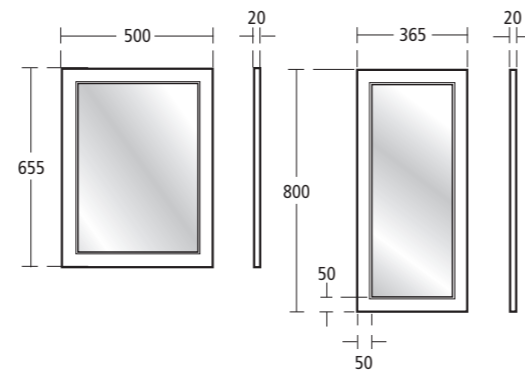

Create Mirrors

- E3329 GA 500mm mirror, Oak effect frame
- E3329 RY 500mm mirror, Walnut effect frame
- E3325 GA 365mm mirror, Oak effect frame
- E3325 RY 365mm mirror, Walnut effect frame

Create 600mm Basin unit with 600mm WC unit

(Not including handle**, worktop and basin mixer)

- E3306 GA 600mm basin unit, Oak effect
- E3306 RY 600mm basin unit, Walnut effect

For use with:
56cm Edge semi-countertop basin
50cm Square semi-countertop basin
385mm bar handle

- E3323 GA 600mm back-to-wall/wall hung WC unit with cistern and pushbutton, Oak effect
- E3323 RY 600mm back-to-wall/wall hung WC unit with cistern and pushbutton, Walnut effect
- E0060 Floor/wall brackets when using unit with wall hung WC

- For use with:
  E3013 Create back-to-wall WC suite
  E3034 Edge/Square seat and cover