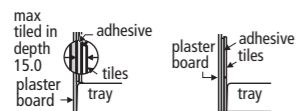

Serenis notes *Please wait for receipt of wetroom pack prior to preparing bathroom for wetroom installation.