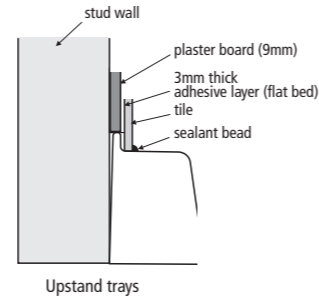

Upstand trays