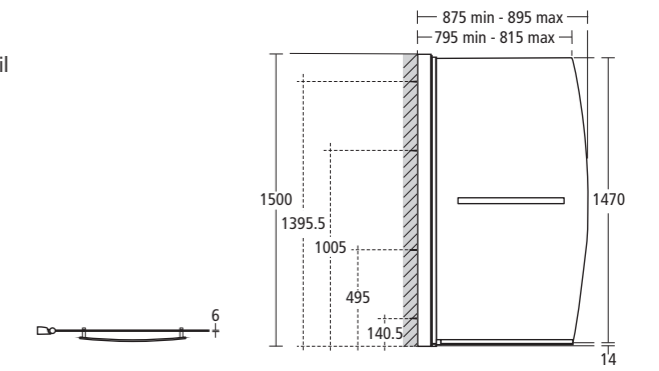

Synergy Bow bath screen with towel rail

L6212 AA Bow bath screen with rail

Synergy Sail bath screen

L6213 AA Sail bath screen