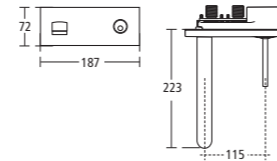

- A4483 AA 206mm rectangular spout and one rectangular escutcheon
- A4491 NU Pre-installation kit

White pages 20-25

White 50cm Cube basin

- E1224 50cm cube basin, no tap holes
- E1221 50cm cube basin, one tap hole
- E1222 50cm cube basin, two tap holes
- E1223 50cm cube basin, three tap holes
- E1227 Full pedestal
- E0157 Basin fixing set