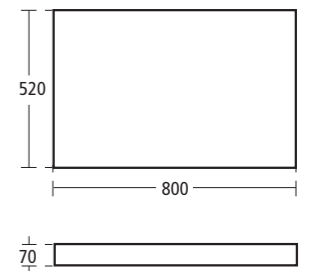

SimplyU 60cm Natural basin

- T0139 No tap holes
- T0166 One tap hole
- T0308 Two tap holes

SimplyU 60cm Natural vessel basin

- T0142 No tap holes

SimplyU 45cm Natural vessel basin

- T0141 No tap holes

SimplyU 550mm Wall mounted basin cupboard unit with pull-down door

1. For use with 60cm Natural basin
2. T7200 DJ Gloss Dark Brown
   - T7200 WG Gloss White
   - T7200 DK Walnut veneer

SimplyU 800mm Wall mounted basin unit with drawer

1. For use with 55 and 65cm Dynamic basin
2. T7201 DJ Gloss Dark Brown
   - T7201 WG Gloss White
   - T7201 DK Walnut veneer

1. For use with 60 and 75cm Natural basin
2. T7202 DJ Gloss Dark Brown
   - T7202 WG Gloss White
   - T7202 DK Walnut veneer

1. For use with 45 and 60cm Natural vessel basin
2. T7203 DJ Gloss Dark Brown
   - T7203 WG Gloss White
   - T7203 DK Walnut veneer

Drawings scale 1:25

SimplyU 1000mm wall mounted basin unit with drawer

1. For use with 55, 65 and 80cm Dynamic basin
2. T7205 DJ Gloss Dark Brown
   - T7205 WG Gloss White
   - T7205 DK Walnut veneer

1. For use with 45 and 60cm Natural vessel basin
2. T7206 DJ Gloss Dark Brown
   - T7206 WG Gloss White
   - T7206 DK Walnut veneer

SimplyU 1200mm Wall mounted basin unit with drawer

1. For use with Dynamic double basin
2. T7212 DJ Gloss Dark Brown
   - T7212 WG Gloss White
   - T7212 DK Walnut veneer

1. For use with 55, 65 and 80cm Dynamic basin
2. T7208 DJ Gloss Dark Brown
   - T7208 WG Gloss White
   - T7208 DK Walnut veneer

SimplyU 800mm Wall mounted basin shelf

1. For use with 60cm Natural basin
2. T7213 DJ Gloss Dark Brown
   - T7213 WG Gloss White
   - T7213 DK Walnut veneer

1. For use with 45 and 60cm Natural vessel basin
2. T7214 DJ Gloss Dark Brown
   - T7214 WG Gloss White
   - T7214 DK Walnut veneer

SimplyU 1200mm Wall mounted basin shelf

1. For use with 55, 65 and 80cm Dynamic basin
2. T7215 DJ Gloss Dark Brown
   - T7215 WG Gloss White
   - T7215 DK Walnut veneer

1. For use with 60 and 75cm Natural basin
2. T7216 DJ Gloss Dark Brown
   - T7216 WG Gloss White
   - T7216 DK Walnut veneer