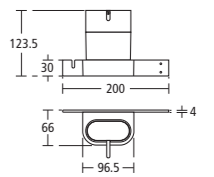

SimplyU Soap dispenser and holder

N1302 AA