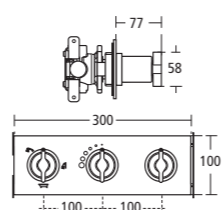

Silver Wall mounted shower valve

Thermostatic, built-in

- A5599 AA With three-way diverter to bath or shower
- A5600 AA With three-way diverter to bath, shower handspray or fixed head