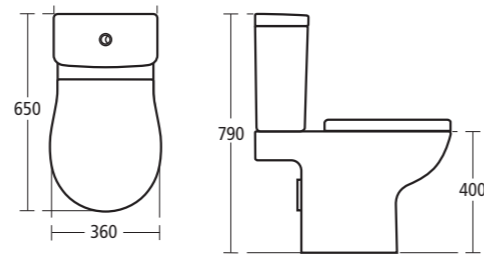

Create: Edge Close coupled WC suite

- E3012 Close coupled bowl with horizontal outlet
- E3029 Cistern with dual flush valve
- E3034 Seat and cover
- E3044 Seat and cover, slow close