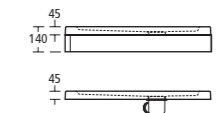

	A	B	C	D	E	F	G
800 x 800	810	810	510	510	260	260	909
900 x 900	910	910	610	610	360	360	1056
1000 x 1000	1010	1010	710	710	460	460	1197

Idealite Quadrant upstand tray

- L6341 Idealite 800 quadrant upstand low profile tray and waste
- L6342 Idealite 900 quadrant upstand low profile tray and waste
- LV69967 Adhesive upstand
- L6310 Idealite Quadrant riser kit
- L6308 Idealite flexible waste pipe