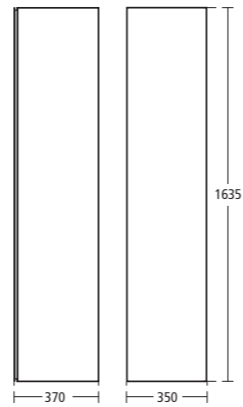

SimplyU 350mm Tall storage unit

- T7221 DJ Left-hand door, Gloss Dark Brown
- T7221 WG Left-hand door, Gloss White
- T7221 DK Left-hand door, Walnut veneer
- T7222 DJ Right-hand door, Gloss Dark Brown
- T7222 WG Right-hand door, Gloss White
- T7222 DK Right-hand door, Walnut veneer

SimplyU Finishes

SimplyU 550mm Mirror

N1296 MZ

SimplyU 800mm Mirror

N1297 MZ

SimplyU 1000mm Mirror

N1298 MZ

SimplyU 1200mm Mirror

N1299 MZ

Check the compatibility of your choice of basin and furniture at a glance. All mirrors are compatible with all basins and vessels. The vessel can only be combined with wall mounted fittings.

		Cabinet	Drawer unit	Drawer unit	Drawer unit	Shelf 80	Shelf 120
		550 x 520 x 350	800 x 520 x 350	1000 x 520 x 350	1200 x 520 x 350	1200 x 520 x 350	1200 x 520 x 350
T0133	Dynamic	1200 x 520 x 110			T7212		
T0134	Dynamic	800 x 520 x 110			T7205	T7208	T7215
T0135	Dynamic	650 x 500 x 110	T7201	T7205	T7208		T7215
T0136	Dynamic	550 x 500 x 110	T7201	T7205	T7208		T7215
T0139	Natural	600 x 500 x 135	T7200	T7202		7213	T7216
T0140	Natural	750 x 525 x 135		T7202			T7216
T0141	Natural vessel	450 x 450 x 120		T7203	T7206	7214	T7217
T0142	Natural vessel	600 x 450 x 120		T7203	T7206	7214	T7217

All SimplyU furniture units and shelves have a pre-cut hole on top for the basin waste. The shape of this hole is specific to the compatible basin as highlighted in the matrix

Drawings scale 1:25

SimplyU Mirror lamp

N1300 AA

SimplyU Soap dispenser and holder

N1302 AA

SimplyU Shelf

N1304 AA Left-hand
N1306 AA Right-hand

SimplyU Tumbler and holder

N1303 AA Tumbler and holder

SimplyU Towel hook

N1301 AA

SimplyU Basin mixer

Single lever with two tap holes, high pressure installations only

A4484 AA 206mm cylindrical spout and two round escutcheons with pop-up waste

SimplyU Basin mixer

Single lever with two tap holes, high pressure installations only