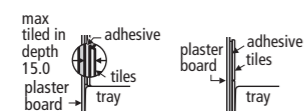

Serenis notes *Please wait for receipt of wetroom pack prior to preparing bathroom for wetroom installation.