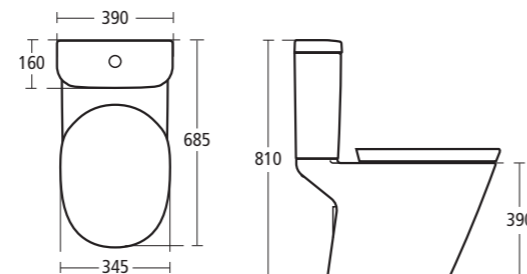

- **K3104** Close coupled WC bowl with horizontal outlet
- **K4040** Flushvalve cistern, push button
- **K7047** Seat and cover
- **K7061** Seat and cover, slow close