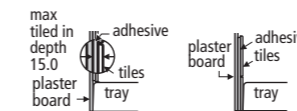

Serenis 180° Alcove enclosure (wetroom option)

- **L8365 AA** 180° Alcove with water delivery system
- **L8369 AA** 180° Alcove without water delivery system
- **L5242** Shower tray, 1700mm, right-hand
- **L5241** Shower tray, 1700mm, left-hand
- **L8371 AA** 180° Alcove with water delivery system
- **L8375 AA** 180° Alcove without water delivery system
- **L8386 AA** Wetroom pack*