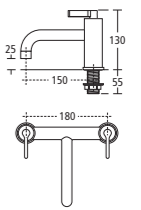

White Back-to-wall WC suite

E0001 Close coupled/back-to-wall WC bowl with horizontal outlet
E0021 Seat and cover

White Wall mounted WC suite

E0005 Wall mounted WC bowl with horizontal outlet
E0021 Seat and cover

White Floor standing bidet

One tap hole
E0027

White Wall mounted bidet

One tap hole
E0028

White 170cm Bath

E0023 170 x 80cm Idealcast bath with no tap holes
E0024 170cm front panel
E0025 80cm end panel

Height : floor to rim - 555min-595max

Drawings scale 1:25

Silver Basin mixer

Single lever with one tap hole

E0067 AA With pop-up waste
E0068 AA With no waste

Silver Basin mixer

Dual control with one tap hole

E0065 AA With pop-up waste
E0066 AA With no waste

Silver Vessel basin mixer

E0069 AA With no waste

Silver Bath filler

Dual control with two tap holes

E0072 AA

Silver Basin mixer

Dual control wall basin mixer

E0063 AA 150mm spout
E0064 AA 230mm spout

Silver Bath filler

Dual control wall bath filler

E0071 AA

Silver Basin mixer

Dual control with three tap holes

E0061 AA With pop-up waste
E0062 AA With no waste

Silver Bath filler

Dual control with three tap holes

E0070 AA

Silver Bidet mixer

Single lever with one tap hole

E0074 AA With pop-up waste

Silver Bidet mixer

Dual control with one tap hole

E0073 AA With pop-up waste