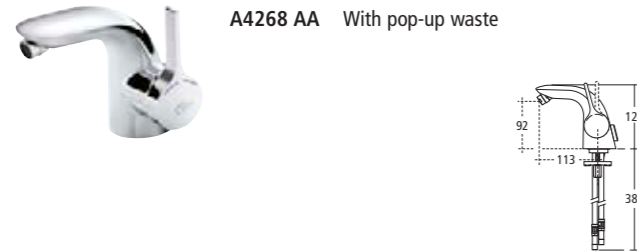

Melange Bidet mixer

Single lever, high pressure installations only

A4268 AA With pop-up waste