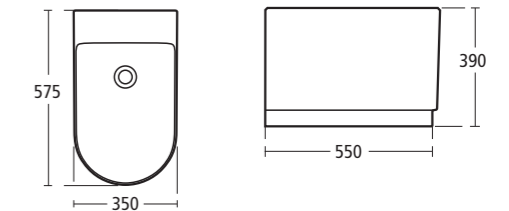

Moments Wall mounted bidet

One tap hole

K5061

Moments Back-to-wall WC suite

K3116 WC bowl with horizontal outlet
K7058 Seat and cover, slow close

Moments Back-to-wall bidet

One tap hole

K5054