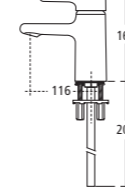

Attitude Basin mixer
Single lever

- A4592 AA Classic outlet with pop-up waste
- A5535 AA Classic outlet with no waste

Attitude Basin mixer
Single lever, high pressure installations only

- A4597 AA Waterfall outlet with pop-up waste
- A5536 AA Waterfall outlet with no waste

Attitude Vessel basin mixer
Single lever

- A4755 AA Classic outlet

Attitude Vessel basin mixer
Single lever, high pressure installations only

- A4756 AA Waterfall outlet

Attitude Bidet mixer
Single lever

- A4617 AA With pop-up waste

Attitude Bath filler
Single lever

- A4609 AA

Attitude Bath/shower mixer
Thermostatic, high pressure installations only

- A4616 AA With shower kit

Attitude Shower valve
Thermostatic, exposed

- A4614 AA

Attitude Shower valve
Thermostatic, built-in

- A4613 AA Faceplate and handles
- A3969 NU TT valve body (working components)

Attitude Wall mounted shower valve

- A5603 AA with three-way diverter to bath or shower
- A5604AA with three way diverter to bath, shower handspray or fixed head

SimplyU 120cm Dynamic double basin

- T0133 No tap holes
- T0160 One tap hole
- T0304 Two tap holes

SimplyU 80cm Dynamic basin

- T0134 No tap holes
- T0161 One tap hole
- T0305 Two tap holes

SimplyU 65cm Dynamic basin

- T0135 No tap holes
- T0162 One tap hole
- T0306 Two tap holes

SimplyU 55cm Dynamic basin

- T0136 No tap holes
- T0163 One tap hole
- T0307 Two tap holes

SimplyU 75cm Natural basin

- T0140 No tap holes
- T0167 One tap hole
- T0309 Two tap holes