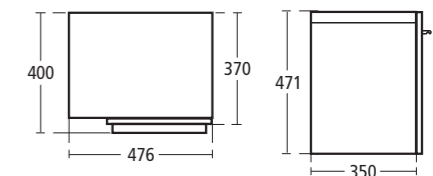

Left-hand hinged door and right-hand extended top
K2220 SV Light Oak effect
K2220 EG Dark Oak effect