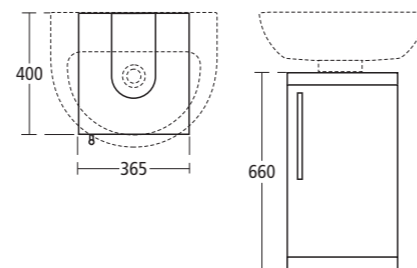

For use with:
 50 and 40cm Square basins
 60 and 55cm Edge basins
 45cm Edge handrinse basin
 385mm bar handle

**for use with 385mm bar handle. See page 154 for product codes.

Create Offset corner bath

- E3176 160 x 105cm Idealform bath, left-hand, no tap holes
- E3177 160 x 105cm Idealform bath, right-hand, no tap holes
- E4815 160 x 105cm Idealform Plus+ bath, left-hand, no tap holes
- E4816 160 x 105cm Idealform Plus+ bath, right-hand, no tap holes
- E3182 Bath panel
- L9125 AA Curved bath screen
- L9127 AA Over bath enclosure door