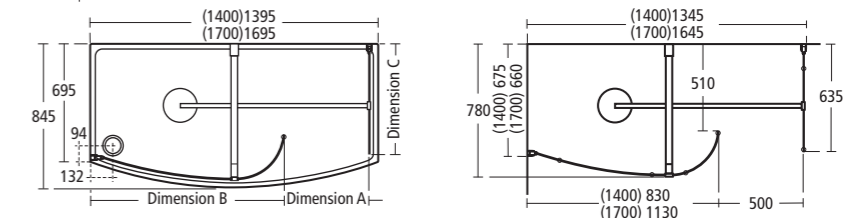

Serenis 180° Alcove enclosure (wetroom option)

- **L8365 AA** 180° Alcove with water delivery system
- **L8369 AA** 180° Alcove without water delivery system
- **L5242** Shower tray, 1700mm, right-hand
- **L5241** Shower tray, 1700mm, left-hand
- **L8371 AA** 180° Alcove with water delivery system
- **L8375 AA** 180° Alcove without water delivery system
- **L8386 AA** Wetroom pack*