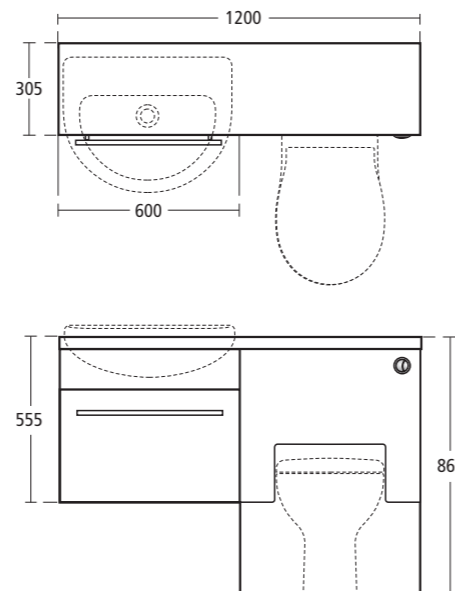

Create 750mm Vanity chest

(Not including handles***, worktop and basin mixer)

- E3313 GA 750mm vanity chest, Oak effect
- E3313 RY 750mm vanity chest, Walnut effect

For use with:
50cm Edge countertop basin
50cm Square countertop basin
40cm Square countertop basin
550mm bar handle

Create Mirror cabinets

- E3314 GA 500mm mirror cabinet, Oak effect
- E3314 RY 500mm mirror cabinet, Walnut effect
- E3324 GA 365mm mirror cabinet, Oak effect
- E3324 RY 365mm mirror cabinet, Walnut effect

Create Mirrors

- E3329 GA 500mm mirror, Oak effect frame
- E3329 RY 500mm mirror, Walnut effect frame
- E3325 GA 365mm mirror, Oak effect frame
- E3325 RY 365mm mirror, Walnut effect frame

Create 600mm Basin unit with 600mm WC unit

(Not including handle**, worktop and basin mixer)

- E3306 GA 600mm basin unit, Oak effect
- E3306 RY 600mm basin unit, Walnut effect

For use with:
56cm Edge semi-countertop basin
50cm Square semi-countertop basin
385mm bar handle

- E3323 GA 600mm back-to-wall/wall hung WC unit with cistern and pushbutton, Oak effect
- E3323 RY 600mm back-to-wall/wall hung WC unit with cistern and pushbutton, Walnut effect
- E0060 Floor/wall brackets when using unit with wall hung WC

- For use with:
  E3013 Create back-to-wall WC suite
  E3034 Edge/Square seat and cover

Create Furniture finishes

Create Worktops

- 1500mm Worktop for basin and WC unit
- E3339 GA Oak effect
- E3339 RY Walnut effect
- E3339 RZ Noir Solid Surface

- 1200mm Worktop for basin and WC unit
- E3316 GA Oak effect
- E3316 RY Walnut effect
- E3316 RZ Noir Solid Surface

- 600mm Worktop for basin or WC unit
- E3317 GA Oak effect
- E3317 RY Walnut effect
- E3317 RZ Noir Solid Surface

- 500mm Worktop for vessel drawer unit
- E3318 GA Oak effect
- E3318 RY Walnut effect
- E3318 RZ Noir Solid Surface