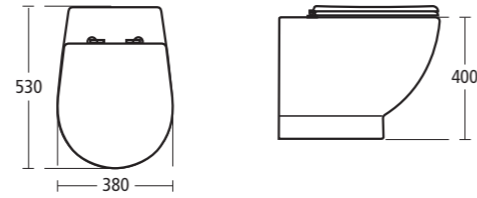

White Back-to-wall WC suite

E0001 Close coupled/back-to-wall WC bowl with horizontal outlet
E0021 Seat and cover