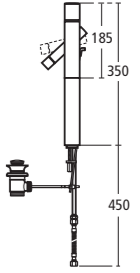

Alfiere Vessel basin mixer

N9798 AA