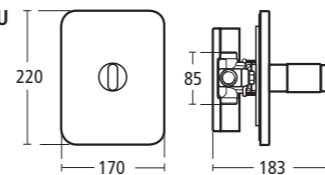

Moments Shower valve

Thermostatic, Trevi TT, built-in

- **A3970 NU** Shower valve
- **A3919** Faceplate