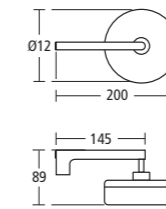

SimplyU Mirror lamp

N1300 AA