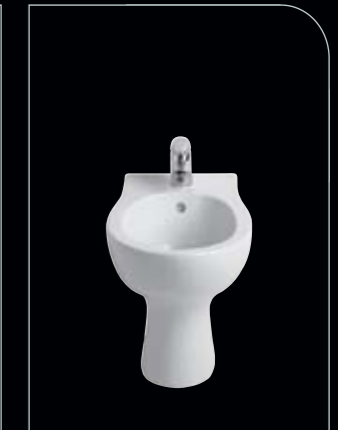

See p149-155 for the complete Create range

The core components

See p149-155 for the complete Create range

Choose your basin

Add a pedestal...

Full or semi-pedestal?

If you want a more spacious feel to a small bathroom, the wall-mounted semi-pedestal leaves the floor beneath the basin visible, creating the illusion of space. The classic full pedestal stands as a separate element.

design

Edge or Square?

Choose from a modern classic like Edge, the ultimate in fine-lined simplicity or the geometric outline of Square for a smart simple look.

design

...or add furniture

WC, bidet or both?

Close coupled, back-to-wall or wall hung?

The close coupled cistern has contemporary geometric lines to complement both Square and Edge. The back-to-wall and wall mounted WC suites have concealed cisterns as a space saving option and the back-to-wall WC can be used with the WC unit from the Create furniture range.