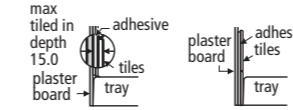

Serenis notes *Please wait for receipt of wetroom pack prior to preparing bathroom for wetroom installation.