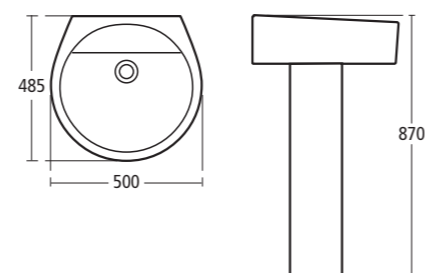

- E0117 50cm round basin, no tap holes
- E0007 50cm round basin, one tap hole
- E0008 50cm round basin, two tap holes
- E0026 50cm round basin, two tap holes, without chain hole
- E0009 50cm round basin with three tap holes
- E0015 Full pedestal
- E0157 Basin fixing set