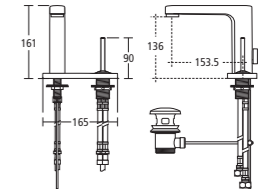

A4485 AA 206mm cylindrical spout and one oval escutcheon with pop-up waste

SimplyU Basin mixer

Single lever with two tap holes, high pressure installations only

A4478 AA Rectangular spout and one oval escutcheon with pop-up waste