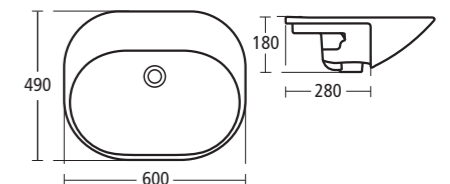

Tonic 60cm Semi-countertop basin

K0701 60cm basin, one tap hole