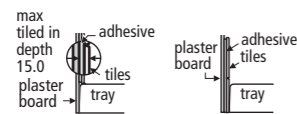

A - Opening See drawing	B (overall adjustment)	
	min	max
	1455	1470

Serenis 360° Corner enclosure (wetroom option)

- **L8362 AA** 360° Corner enclosure with water delivery system
- **L5231** Shower tray, right-hand
- **L5230** Shower tray, left-hand
- **L8385 AA** Wetroom pack*