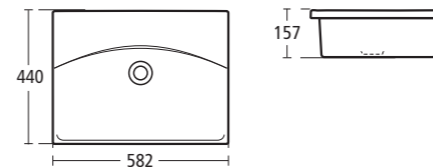

Daylight 70cm Basin

With IdealFlow hidden overflow for use with semi-pedestal or cabinet

K0726 70cm basin
K0071 Semi-pedestal

Daylight 58cm Countertop basin

With IdealFlow hidden overflow

K0730 SV Light Oak effect
K0730 EG Dark Oak effect