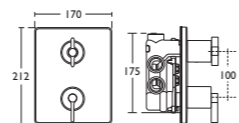

Silver Idealfill bath filler

Low pressure bath filler and waste combination

- E6791 AA Bath pop-up waste and Idealfill assembly working components
- E3998 AA Operating handles

Silver Shower valve

Thermostatic, built-in TT

- A3969 NU TT valve body (working components)
- E3642 AA Faceplate and handles

Silver Wall mounted shower valve

Thermostatic, built-in

- A5599 AA With three-way diverter to bath or shower
- A5600 AA With three-way diverter to bath, shower handspray or fixed head

Moments pages 28-35

Moments Pedestal and semi-pedestal basin

Available with 90, 75, 65 and 55cm basins

- K0715 90cm basin, one tap hole
- K0716 75cm basin, one tap hole
- K0717 65cm basin, one tap hole
- K0719 55cm basin, one tap hole
- K0074 Semi-pedestal
- K0075 Full pedestal

Moments 50cm Handrinse basin

One tap hole

- K0718 50cm handrinse basin
- K0076 Semi-pedestal

Moments 58cm Semi-countertop basin

One tap hole

- K0720 58cm semi-countertop basin

Moments 24cm Shelf

- K2195 WG Gloss White
- K2195 SV Light Oak veneer

Moments 35cm Shelf

- K2196 WG Gloss White
- K2196 SV Light Oak veneer

Moments Wall mounted one drawer basin unit for 90cm basin

- K2192 WG 900mm drawer basin unit for 90cm basin, Gloss White
- K2192 SV 900mm drawer basin unit for 90cm basin, Light Oak veneer
- K2193 WG 750mm drawer basin unit for 75cm basin, Gloss White
- K2193 SV 750mm drawer basin unit for 75cm basin, Light Oak veneer
- K2194 WG 650mm drawer basin unit for 65cm basin, Gloss White
- K2194 SV 650mm drawer basin unit for 65cm basin, Light Oak veneer
- K2212 WG 500mm drawer basin unit for 50cm basin, gloss white
- K2212 SV 500mm drawer basin unit for 50cm basin, Light Oak veneer

Moments 370mm Wall mounted one drawer storage unit

- K2211 WG Gloss White
- K2211 SV Light Oak veneer