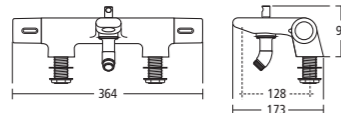

Attitude Bath/shower mixer
Thermostatic, high pressure installations only

- A4616 AA With shower kit

Attitude Shower valve
Thermostatic, exposed

- A4614 AA