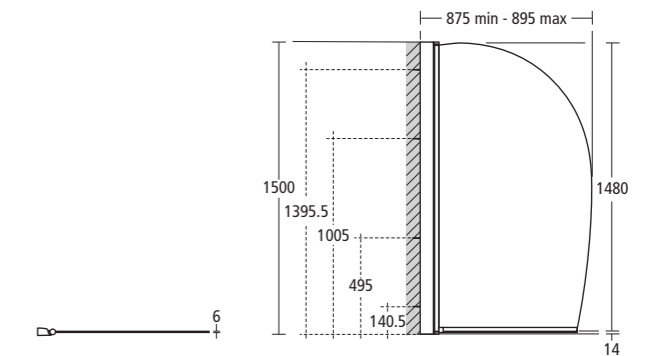

Synergy Angle bath screen

L6210 AA Angle screen