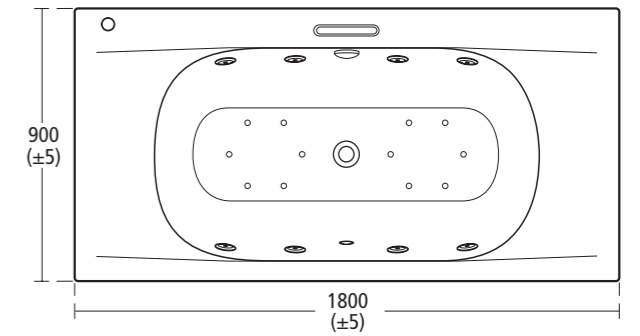

Whirlpools Moments 180cm Twin Plus bath

K6487 180 x 90cm bath

Height : floor to rim - 640