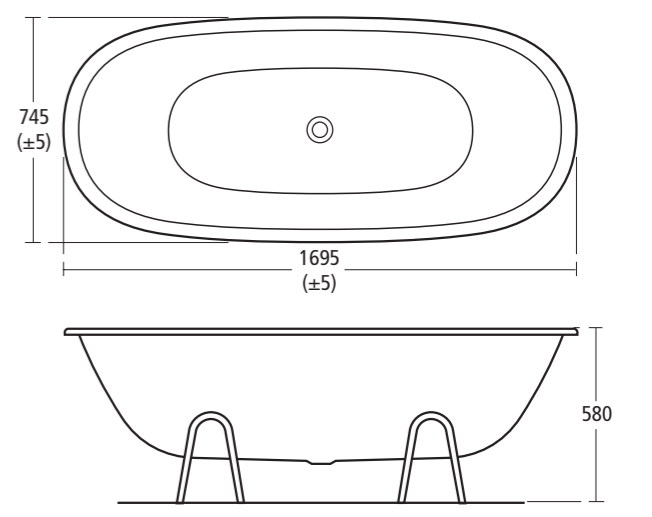

The Bath Trestle

- E2002 170 x 75cm freestanding Idealcast bath with Light Oak veneer laminated trestle legs, includes chrome pop-up waste
- E1963 AA Chrome stand pipes