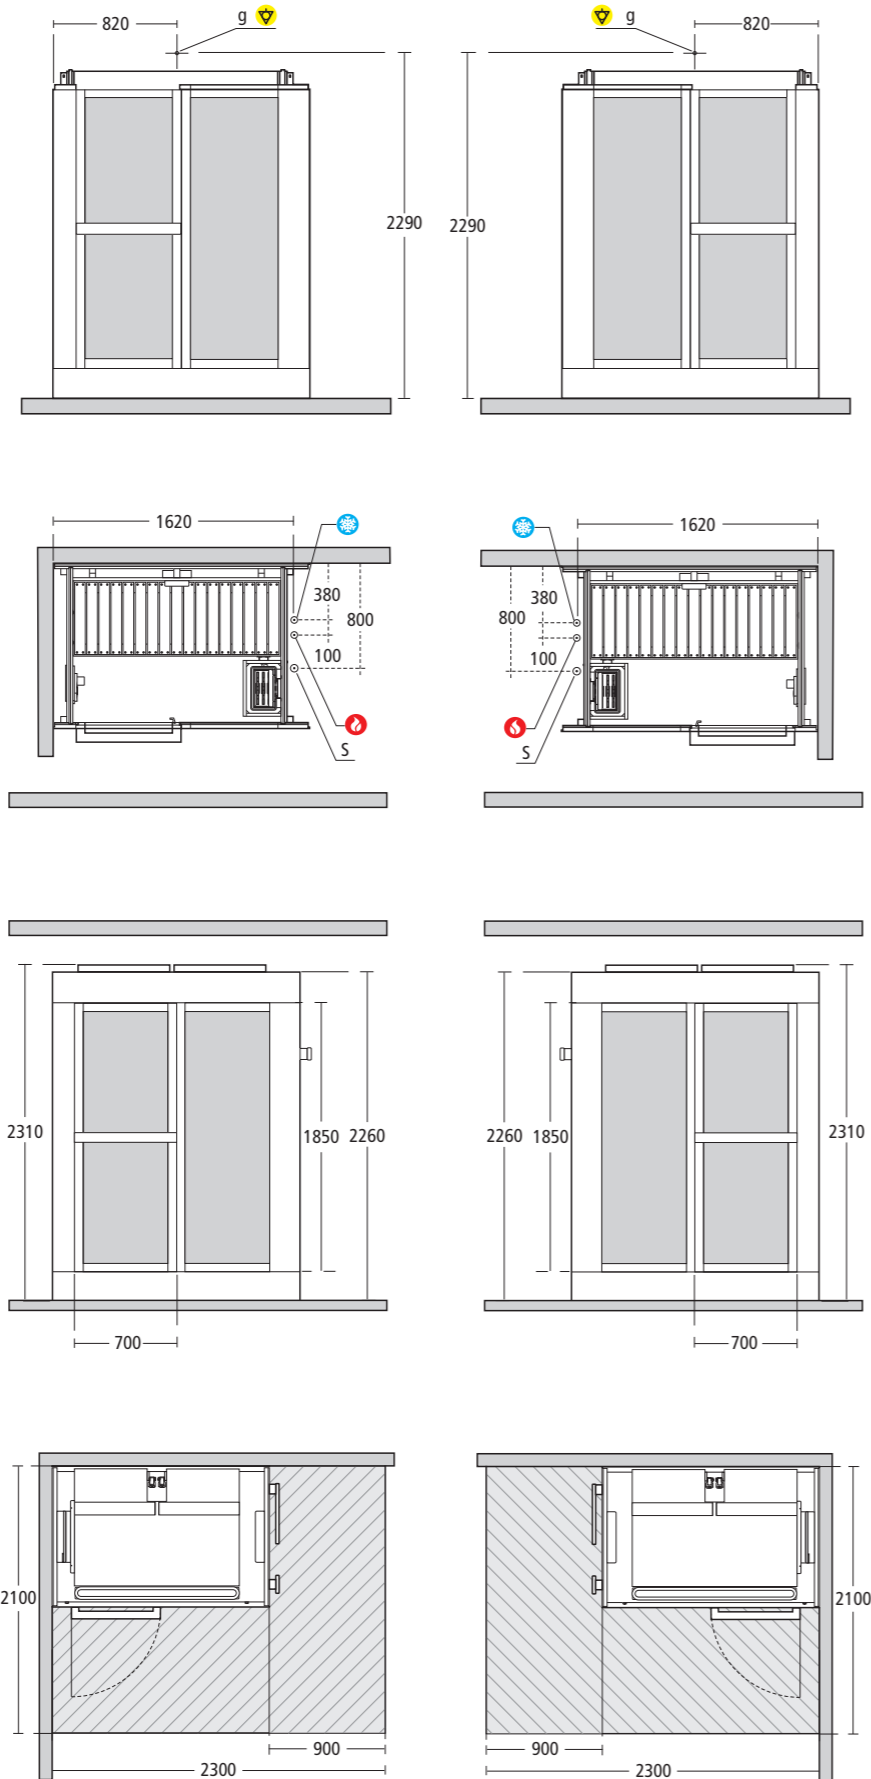

Water saving and safety solutions

The following chart gives an overview of our complete range of mixers and taps including all water saving, time saving and safety features.

Features	Attitude	Silver	Melange	Moments	Alfieri
Ceramic Disc technology – CLUCK*	•	•	•	•	•
Ceramic Disc technology – Multi-port	•	•	•	•	•
Temperature limit stop**	•	•	•	•	•
Cool Body technology***	•	•	•	•	•
Models available					
Basin mixer, single lever	A4592 AA A5535 AA A4597 AA A5536 AA	E0067 AA E0068 AA	A4261 AA A5399 AA	A3903 AA A5565 AA A3906 AA A5566 AA	N9786 AA
Basin mixer, dual control		E0065 AA E0066 AA			
Basin mixer, vessel	A4755 AA A4756 AA	E0069 AA	A4267 AA		N9798 AA
Basin mixer, three tap holes		E0061 AA E0062 AA	A4289 AA		
Basin mixer, wall mounted, three tap holes		E0063 AA E0064 AA	A4263 AA		
Bidet mixer, single lever	A4617 AA	E0073 AA	A4268 AA†	A3909 AA	N9786 AA
Bidet mixer, dual control		E0074 AA			
Bath filler, one tap hole	A4609 AA		A4277 AA	A3921 AA	
Bath filler, two tap holes		E0072 AA			
Bath filler, three tap holes		E0070 AA			
Bath filler, wall mounted, three tap holes		E0071 AA			
Bath filler, thermostatic rim mounted, two tap holes			A4283 AA		
Bath/shower mixer rim mounted, two tap holes			A4278 AA		
Bath/shower mixer, four tap holes			A4335 AA	A3920 AA†	
Bath/shower mixer, thermostatic, rim mounted, two tap holes	A4616 AA		A4284 AA		
Bath/shower mixer, thermostatic, exposed			A4337 AA		
Bath/shower mixer, manual, exposed				A3914 AA	N9812 AA
Shower mixer, manual, exposed				A3910 AA	N9788 AA
Bath/shower mixer, manual, built-in				A3912 AA	
Shower mixer, manual, diverter built-in				A3916 AA	
Shower mixer, thermostatic, exposed	A4613 AA		A4336 AA		
Built-in shower faceplate and handles, TT valve	A4615 AA & A3969 NU	A3642 AA & A3969 NU	A4290 AA & A3969 NU	A3918 AA & A3969 NU	
Built-in central shower faceplate and handles, TT Valve			A4291 AA & A3970 NU	A3919 AA & A3970 NU	
Shower mixer, built-in thermostatic		A5599 AA & A5600 AA		A5597 AA & A5598 AA	
Side valves, Idealfill		A3998 AA & E6791 AA			
Shower column				K6190 AA	
Shower kit, flexible					A4942 AA
Shower kit, fixed overhead					
Control valve, built-in				A4018 AA	
Three-way diverter				A4019 AA	
Shower station, wall mounted					F1091 AA
Shower hose and handset					A4943 AA
Kitchen mixers single lever, dual control		E0078 AA & E0083 AA & E0084 AA			

* CLUCK technology applies to the single lever basin and bidet mixers only. Excludes Attitude basin mixer A4597 AA with Waterfall outlet.
† Not Multi-port.
‡ For use with Exofill bath filler and overflow K7812 AA.
** Temperature limit stop applies to single lever basin mixer only.
*** Cool Body technology applies to thermostats only.

Guarantee