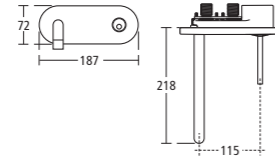

SimplyU Basin mixer

Single lever, built-in, wall mounted

- A4489 AA Cylindrical spout and one oval escutcheon
- A4491 NU Pre-installation kit

SimplyU Basin mixer

Single lever, built-in, wall mounted

- A4482 AA 206mm rectangular spout and one oval escutcheon
- A4491 NU Pre-installation kit

SimplyU Basin mixer

Single lever, built-in, wall mounted

- A4490 AA Cylindrical spout and one rectangular escutcheon
- A4491 NU Pre-installation kit

SimplyU Basin mixer

Single lever, built-in, wall mounted

- A4483 AA 206mm rectangular spout and one rectangular escutcheon
- A4491 NU Pre-installation kit

White pages 20-25

White 50cm Cube basin

- E1224 50cm cube basin, no tap holes
- E1221 50cm cube basin, one tap hole
- E1222 50cm cube basin, two tap holes
- E1223 50cm cube basin, three tap holes
- E1227 Full pedestal
- E0157 Basin fixing set

White 50cm Round basin

- E0117 50cm round basin, no tap holes
- E0007 50cm round basin, one tap hole
- E0008 50cm round basin, two tap holes
- E0026 50cm round basin, two tap holes, without chain hole
- E0009 50cm round basin with three tap holes
- E0015 Full pedestal
- E0157 Basin fixing set

White 40cm Round handrinse basin

- E0119 40cm round handrinse basin, no tap holes
- E0017 40cm round handrinse basin, one tap hole
- E0018 40cm round handrinse basin, two tap holes
- E0079 Contemporary 32 x 75cm seal bottom trap chromium plated

White 40cm Cube vessel basin

No tap holes

- E0036 Vessel basin
- E0095 Vessel fixing bracket

White 40cm Round vessel basin

No tap holes

- E0006 Vessel basin
- E0095 Vessel fixing bracket

White 45cm Round semi-countertop basin

One tap hole

- E0014

White Close coupled WC suite

- E0001 Close coupled/back-to-wall WC bowl with horizontal outlet
- E0002 Cistern with dual flush valve
- E5924 Cistern with single flush valve, 4.5 litres
- E0021 Seat and cover