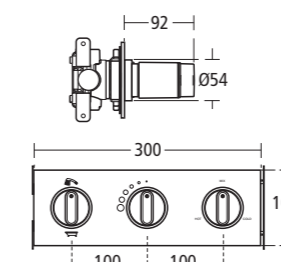

Moments Wall mounted shower valve

Thermostatic, built-in

- **A5597 AA** With two-way diverter to bath or shower
- **A5598 AA** With three-way diverter to bath, shower handspray or fixed head