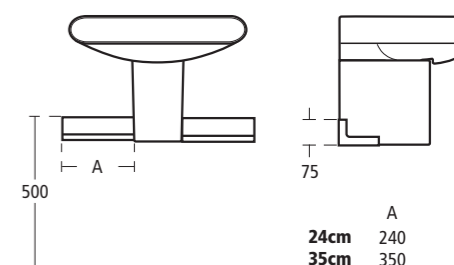

Silver Idealfill bath filler

Low pressure bath filler and waste combination

- E6791 AA Bath pop-up waste and Idealfill assembly working components
- E3998 AA Operating handles

Silver Shower valve

Thermostatic, built-in TT

- A3969 NU TT valve body (working components)
- E3642 AA Faceplate and handles

Silver Wall mounted shower valve

Thermostatic, built-in

- A5599 AA With three-way diverter to bath or shower
- A5600 AA With three-way diverter to bath, shower handspray or fixed head

Moments pages 28-35

Moments Pedestal and semi-pedestal basin

Available with 90, 75, 65 and 55cm basins

- K0715 90cm basin, one tap hole
- K0716 75cm basin, one tap hole
- K0717 65cm basin, one tap hole
- K0719 55cm basin, one tap hole
- K0074 Semi-pedestal
- K0075 Full pedestal

Moments 50cm Handrinse basin

One tap hole

- K0718 50cm handrinse basin
- K0076 Semi-pedestal

Moments 58cm Semi-countertop basin

One tap hole

- K0720 58cm semi-countertop basin

Moments 24cm Shelf

- K2195 WG Gloss White
- K2195 SV Light Oak veneer

Moments 35cm Shelf

- K2196 WG Gloss White
- K2196 SV Light Oak veneer

Moments Wall mounted one drawer basin unit for 90cm basin

- K2192 WG 900mm drawer basin unit for 90cm basin, Gloss White
- K2192 SV 900mm drawer basin unit for 90cm basin, Light Oak veneer
- K2193 WG 750mm drawer basin unit for 75cm basin, Gloss White
- K2193 SV 750mm drawer basin unit for 75cm basin, Light Oak veneer
- K2194 WG 650mm drawer basin unit for 65cm basin, Gloss White
- K2194 SV 650mm drawer basin unit for 65cm basin, Light Oak veneer
- K2212 WG 500mm drawer basin unit for 50cm basin, gloss white
- K2212 SV 500mm drawer basin unit for 50cm basin, Light Oak veneer

Moments 370mm Wall mounted one drawer storage unit

- K2211 WG Gloss White
- K2211 SV Light Oak veneer