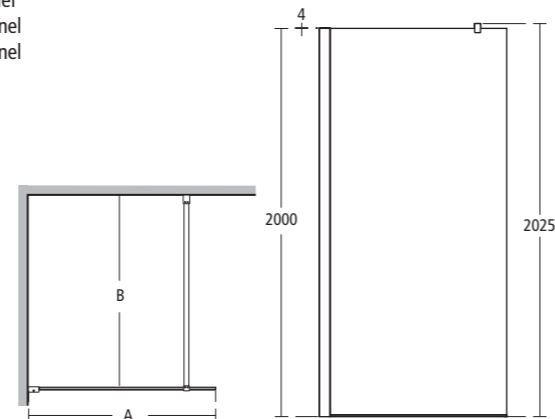

Synergy Corner or alcove wetroom with straight panel

L6220 EO 700mm Wetroom panel
L6221 EO 760mm Wetroom panel
L6222 EO 800mm Wetroom panel
L6223 EO 900mm Wetroom panel
L6224 EO 1000mm Wetroom panel
L6225 EO 1200mm Wetroom panel
L6226 EO 1400mm Wetroom panel
L6227 EO 1600mm Wetroom panel
L6229 EO Straight bracing bracket

Panel	Dim.A	Dim.B
700	654 - 677	650 - 994
760	714 - 737	650 - 994
800	754 - 777	650 - 994
900	854 - 877	650 - 994
1000	954 - 977	650 - 994
1200	1154 - 1177	650 - 994
1400	1354 - 1377	650 - 994
1600	1554 - 1577	650 - 994

Recommended opening minimum 500mm

A - Panel size of your choice
B - Straight bracing bracket