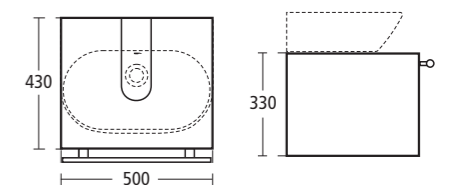

K0072 Small semi-pedestal

Tonic 60cm Semi-countertop basin

K0701 60cm basin, one tap hole

Tonic 50cm Basin unit with one door

K2168 EG One door, Dark Oak veneer

K2168 SV One door, Light Oak veneer

For use with K0686 50cm basin