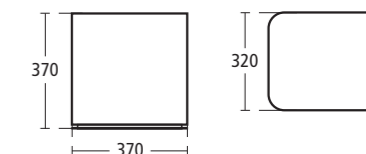

Moments 370mm Wall mounted one drawer storage unit

- K2211 WG Gloss White
- K2211 SV Light Oak veneer