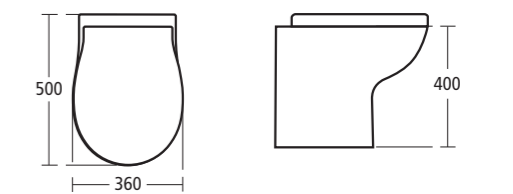

Create: Square Back-to-wall WC suite

- E3013 Back-to-wall WC bowl with horizontal outlet
- E3034 Seat and cover
- E3044 Seat and cover, slow close