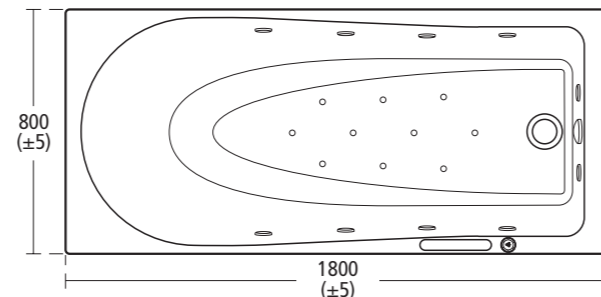

Whirlpools Tonic 180cm Twin Plus bath

K6046 180 x 80cm left-hand bath
K6463 180 x 80cm right-hand bath (pictured below)

Height : floor to rim - 640