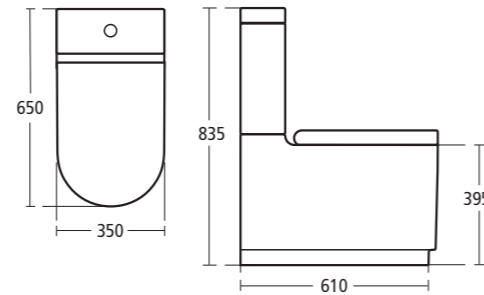

Moments Close coupled WC suite

K3114 WC bowl with horizontal outlet
K4044 Cistern bottom inlet
K7058 Seat and cover, slow close