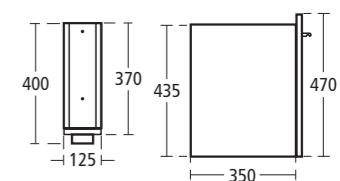

Drawings scale 1:25