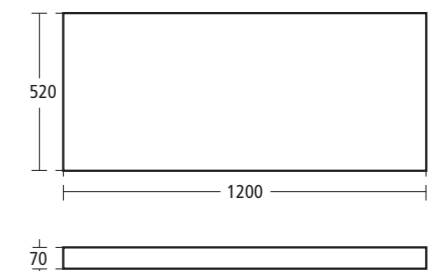

SimplyU 1200mm Wall mounted basin shelf

1. For use with 55, 65 and 80cm Dynamic basin
2. T7215 DJ Gloss Dark Brown
   - T7215 WG Gloss White
   - T7215 DK Walnut veneer

1. For use with 60 and 75cm Natural basin
2. T7216 DJ Gloss Dark Brown
   - T7216 WG Gloss White
   - T7216 DK Walnut veneer

1. For use with 45 and 60cm Natural vessel basin
2. T7217 DJ Gloss Dark Brown
   - T7217 WG Gloss White
   - T7217 DK Walnut veneer