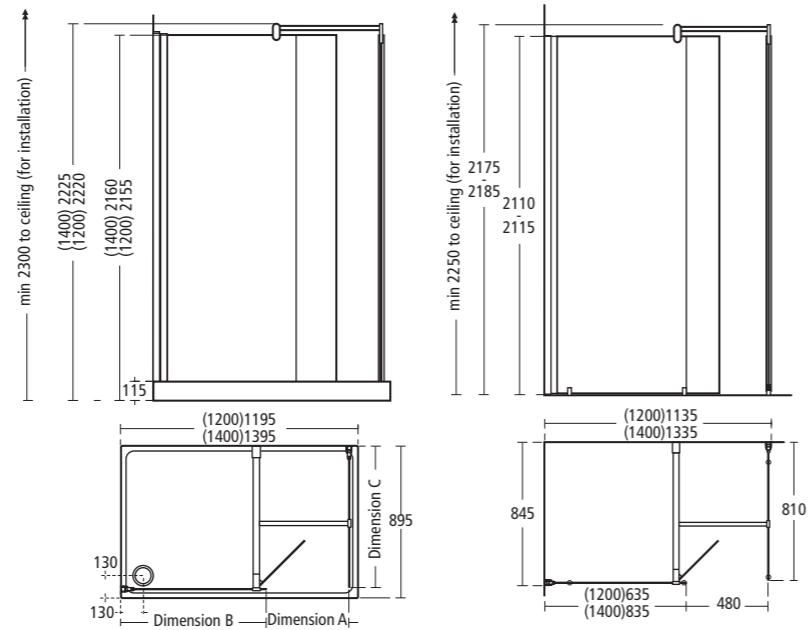

Serenis 90° Alcove enclosure

- **L8377 AA** 90° Alcove, 1400mm
- **L5246** Shower tray, 1400mm, right-hand
- **L5245** Shower tray, 1400mm, left-hand
- **L8379 AA** 90° Alcove, 1200mm
- **L5248** Shower tray, 1200mm, right-hand
- **L5247** Shower tray, 1200mm, left-hand
- **L8386 AA** Wetroom pack*, water delivery system not available on Serenis 90° models

A (opening) 485mm	B (overall adjustment)	
	min	max
1400 Unit	843	858
1200 Unit	643	658