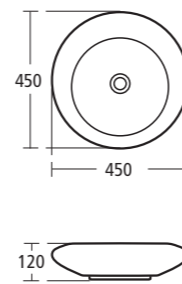

SimplyU 60cm Natural basin

- T0139 No tap holes
- T0166 One tap hole
- T0308 Two tap holes

SimplyU 60cm Natural vessel basin

- T0142 No tap holes

SimplyU 45cm Natural vessel basin

- T0141 No tap holes

SimplyU 550mm Wall mounted basin cupboard unit with pull-down door

1. For use with 60cm Natural basin
2. T7200 DJ Gloss Dark Brown
   - T7200 WG Gloss White
   - T7200 DK Walnut veneer

SimplyU 800mm Wall mounted basin unit with drawer

1. For use with 55 and 65cm Dynamic basin
2. T7201 DJ Gloss Dark Brown
   - T7201 WG Gloss White
   - T7201 DK Walnut veneer

1. For use with 60 and 75cm Natural basin
2. T7202 DJ Gloss Dark Brown
   - T7202 WG Gloss White
   - T7202 DK Walnut veneer

1. For use with 45 and 60cm Natural vessel basin
2. T7203 DJ Gloss Dark Brown
   - T7203 WG Gloss White
   - T7203 DK Walnut veneer

Drawings scale 1:25

SimplyU 1000mm wall mounted basin unit with drawer

1. For use with 55, 65 and 80cm Dynamic basin
2. T7205 DJ Gloss Dark Brown
   - T7205 WG Gloss White
   - T7205 DK Walnut veneer

1. For use with 45 and 60cm Natural vessel basin
2. T7206 DJ Gloss Dark Brown
   - T7206 WG Gloss White
   - T7206 DK Walnut veneer

SimplyU 1200mm Wall mounted basin unit with drawer

1. For use with Dynamic double basin
2. T7212 DJ Gloss Dark Brown
   - T7212 WG Gloss White
   - T7212 DK Walnut veneer

1. For use with 55, 65 and 80cm Dynamic basin
2. T7208 DJ Gloss Dark Brown
   - T7208 WG Gloss White
   - T7208 DK Walnut veneer

SimplyU 800mm Wall mounted basin shelf

1. For use with 60cm Natural basin
2. T7213 DJ Gloss Dark Brown
   - T7213 WG Gloss White
   - T7213 DK Walnut veneer

1. For use with 45 and 60cm Natural vessel basin
2. T7214 DJ Gloss Dark Brown
   - T7214 WG Gloss White
   - T7214 DK Walnut veneer

SimplyU 1200mm Wall mounted basin shelf

1. For use with 55, 65 and 80cm Dynamic basin
2. T7215 DJ Gloss Dark Brown
   - T7215 WG Gloss White
   - T7215 DK Walnut veneer

1. For use with 60 and 75cm Natural basin
2. T7216 DJ Gloss Dark Brown
   - T7216 WG Gloss White
   - T7216 DK Walnut veneer