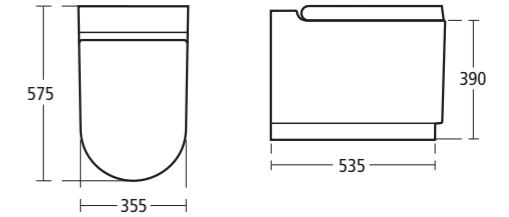

Moments Wall mounted bidet

One tap hole

K5061

Moments Back-to-wall WC suite

K3116 WC bowl with horizontal outlet
K7058 Seat and cover, slow close

Moments Back-to-wall bidet

One tap hole

K5054