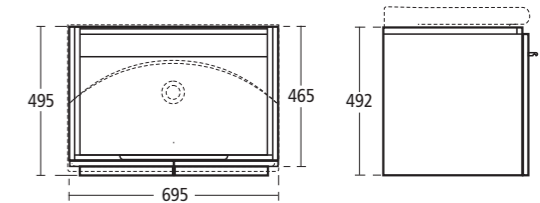

Daylight 130cm Double basin

With IFlow hidden overflow for use with semi-pedestal or cabinet

K0729 130cm double basin
K0071 Semi-pedestal

Daylight 100cm Basin

With IdealFlow hidden overflow for use with semi-pedestal or cabinet

K0728 100cm basin
K0071 Semi-pedestal

Daylight 80cm Basin

With IdealFlow hidden overflow for use with semi-pedestal or cabinet

K0727 80cm basin
K0071 Semi-pedestal

Daylight 70cm Basin

With IdealFlow hidden overflow for use with semi-pedestal or cabinet

K0726 70cm basin
K0071 Semi-pedestal

Daylight 58cm Countertop basin

With IdealFlow hidden overflow

K0730 SV Light Oak effect
K0730 EG Dark Oak effect

Daylight 1300mm Wall mounted vanity basin unit

With two doors and central drawer

K2216 SV Light Oak effect
K2216 EG Dark Oak effect

Drawings scale 1:25

Daylight 1000mm Wall mounted vanity basin unit

With two doors

K2215 SV Light Oak effect
K2215 EG Dark Oak effect

Daylight 800mm Wall mounted vanity basin unit

With two doors

K2214 SV Light Oak effect
K2214 EG Dark Oak effect

Daylight 700mm Wall mounted vanity basin unit

With two doors

K2213 SV Light Oak effect
K2213 EG Dark Oak effect

Daylight 350mm Wall mounted storage unit

With interior drawer

Left-hand hinged door and right-hand extended top
K2220 SV Light Oak effect
K2220 EG Dark Oak effect

Right-hand hinged door and left-hand extended top
K2221 SV Light Oak effect
K2221 EG Dark Oak effect

Daylight 350mm Wall mounted storage unit

With interior drawer

Left-hand hinged door and extended top each side
K2222 SV Light Oak effect
K2222 EG Dark Oak effect

Right-hand hinged door and extended top each side
K2223 SV Light Oak effect
K2223 EG Dark Oak effect

Daylight Infill box

With cosmetic tissue holder and waste container

K2224 SV Light Oak effect
K2224 EG Dark Oak effect

Drawings scale 1:25