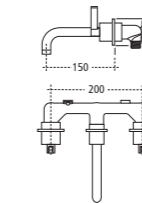

Silver Basin mixer

Dual control wall basin mixer

E0063 AA 150mm spout
E0064 AA 230mm spout