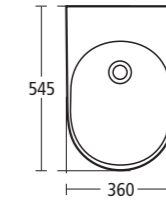

Tonic Back-to-wall bidet

one tap hole

K5060