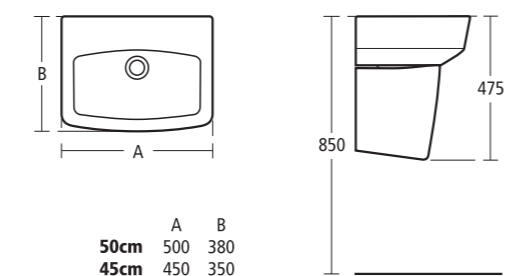

Ventuno Semi-pedestal handrinse basin

- T0022 50cm handrinse basin, one tap hole
- T0021 45cm handrinse basin, one tap hole
- T4099 Semi-pedestal