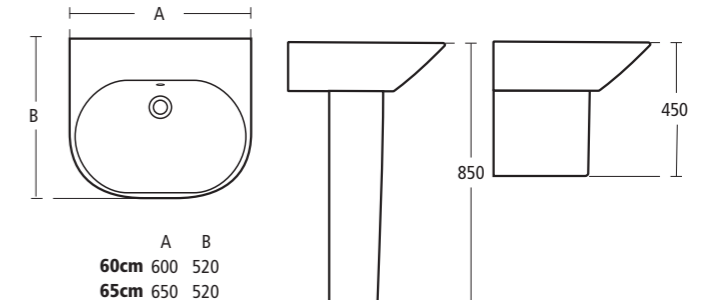

Available in 65cm and 60cm

K0689 65cm basin, one tap hole

K0688 60cm basin, one tap hole

R3311 Pedestal

K0071 Large semi-pedestal

Tonic 50cm Handrinse basin

K0686 50cm handrinse basin, one tap hole

E0079 Chrome bottle trap waste