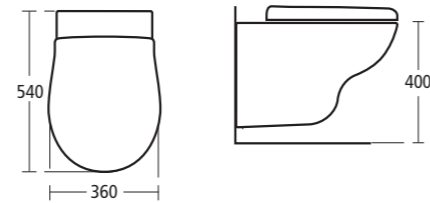

Create: Edge Wall mounted WC suite

- E3014 Wall hung WC bowl with horizontal outlet
- E3034 Seat and cover
- E3044 Seat and cover, slow close