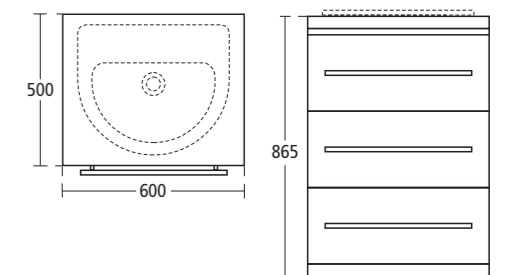

**for use with 250mm bar handle, **for use with 385mm bar handle. See page 154 for product codes.