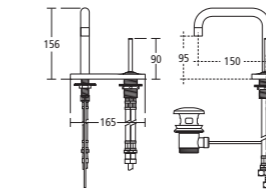

SimplyU Basin mixer

Single lever with two tap holes, high pressure installations only

A4485 AA 206mm cylindrical spout and one oval escutcheon with pop-up waste