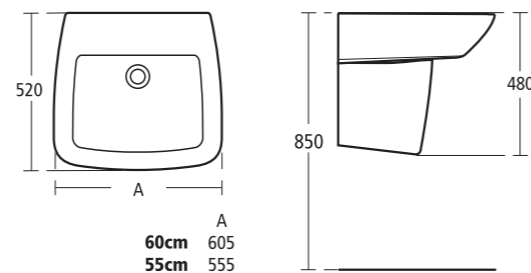

See p184 for more details

Ventuno 60cm and 55cm Pedestal basin

- T0432 60cm basin, one tap hole
- T0435 55cm basin, one tap hole
- T4087 Full pedestal

Ventuno 60cm and 55cm Semi-pedestal basin

- T0432 60cm basin, one tap hole
- T0435 55cm basin, one tap hole
- T4098 Semi-pedestal