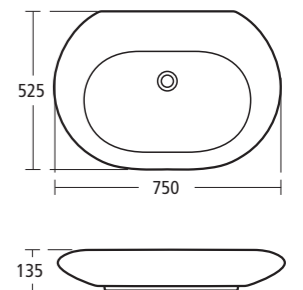

- T0135 No tap holes
- T0162 One tap hole
- T0306 Two tap holes

SimplyU 55cm Dynamic basin

- T0136 No tap holes
- T0163 One tap hole
- T0307 Two tap holes

SimplyU 75cm Natural basin

- T0140 No tap holes
- T0167 One tap hole
- T0309 Two tap holes