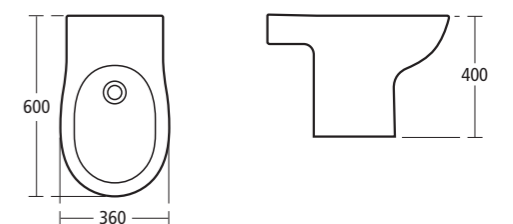

Create: Square Floor standing bidet

- One tap hole
- E3023