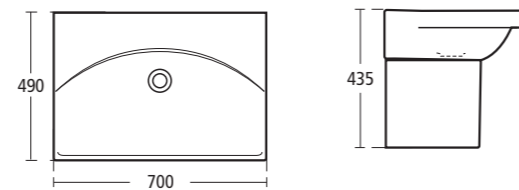

Daylight 130cm Double basin

With IFlow hidden overflow for use with semi-pedestal or cabinet

K0729 130cm double basin
K0071 Semi-pedestal

Daylight 100cm Basin

With IdealFlow hidden overflow for use with semi-pedestal or cabinet

K0728 100cm basin
K0071 Semi-pedestal

Daylight 80cm Basin

With IdealFlow hidden overflow for use with semi-pedestal or cabinet

K0727 80cm basin
K0071 Semi-pedestal

Daylight 70cm Basin

With IdealFlow hidden overflow for use with semi-pedestal or cabinet

K0726 70cm basin
K0071 Semi-pedestal

Daylight 58cm Countertop basin

With IdealFlow hidden overflow

K0730 SV Light Oak effect
K0730 EG Dark Oak effect

Daylight 1300mm Wall mounted vanity basin unit

With two doors and central drawer

K2216 SV Light Oak effect
K2216 EG Dark Oak effect

Drawings scale 1:25

Daylight 1000mm Wall mounted vanity basin unit

With two doors

K2215 SV Light Oak effect
K2215 EG Dark Oak effect

Daylight 800mm Wall mounted vanity basin unit

With two doors

K2214 SV Light Oak effect
K2214 EG Dark Oak effect

Daylight 700mm Wall mounted vanity basin unit

With two doors

K2213 SV Light Oak effect
K2213 EG Dark Oak effect

Daylight 350mm Wall mounted storage unit

With interior drawer

Left-hand hinged door and right-hand extended top
K2220 SV Light Oak effect
K2220 EG Dark Oak effect

Right-hand hinged door and left-hand extended top
K2221 SV Light Oak effect
K2221 EG Dark Oak effect

Daylight 350mm Wall mounted storage unit

With interior drawer

Left-hand hinged door and extended top each side
K2222 SV Light Oak effect
K2222 EG Dark Oak effect

Right-hand hinged door and extended top each side
K2223 SV Light Oak effect
K2223 EG Dark Oak effect

Daylight Infill box

With cosmetic tissue holder and waste container

K2224 SV Light Oak effect
K2224 EG Dark Oak effect

Drawings scale 1:25