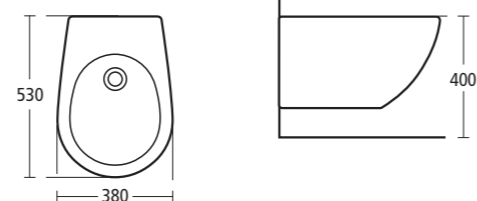

White Floor standing bidet

One tap hole
E0027

White Wall mounted bidet

One tap hole
E0028

White 170cm Bath

E0023 170 x 80cm Idealcast bath with no tap holes
E0024 170cm front panel
E0025 80cm end panel

Height : floor to rim - 555min-595max