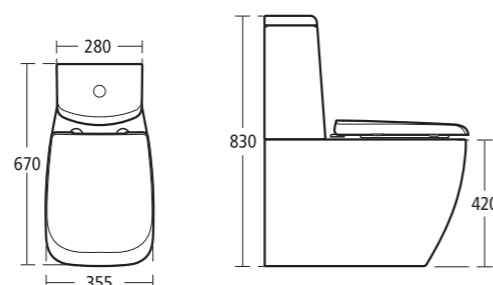

Ventuno Back-to-wall close coupled WC suite

- T3213 Close coupled back-to-wall bowl with horizontal outlet
- T4228 Close coupled cistern with dual flush valve – 6/4 litres
- T6343 Seat and cover
- T6344 Seat and cover, slow close