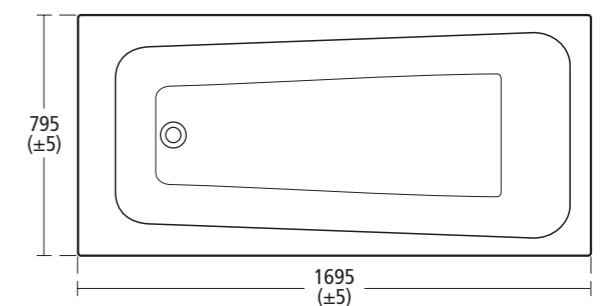

Ventuno Bath

- E0121 170 x 80cm Idealcast bath
- E0164 170cm front bath panel for Idealcast bath
- E0165 80cm end bath panel for Idealcast bath
- R2060 170 x 75cm Idealform bath
- R2059 170 x 70cm Idealform bath
- E3194 170cm Unilux front panel
- E3195 75cm Unilux end panel
- E3169 70cm Unilux end panel