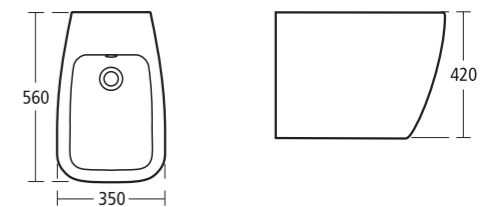

Ventuno Floor standing back-to-wall bidet

- T5150 Floor standing bidet, one tap hole

Ventuno Wall mounted bidet

- T5151 Wall hung bidet, one tap hole