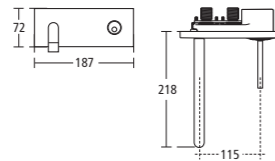

SimplyU Basin mixer

Single lever, built-in, wall mounted

- A4489 AA Cylindrical spout and one oval escutcheon
- A4491 NU Pre-installation kit

SimplyU Basin mixer

Single lever, built-in, wall mounted

- A4482 AA 206mm rectangular spout and one oval escutcheon
- A4491 NU Pre-installation kit

SimplyU Basin mixer

Single lever, built-in, wall mounted

- A4490 AA Cylindrical spout and one rectangular escutcheon
- A4491 NU Pre-installation kit

SimplyU Basin mixer

Single lever, built-in, wall mounted

- A4483 AA 206mm rectangular spout and one rectangular escutcheon
- A4491 NU Pre-installation kit

White pages 20-25

White 50cm Cube basin

- E1224 50cm cube basin, no tap holes
- E1221 50cm cube basin, one tap hole
- E1222 50cm cube basin, two tap holes
- E1223 50cm cube basin, three tap holes
- E1227 Full pedestal
- E0157 Basin fixing set

White 50cm Round basin

- E0117 50cm round basin, no tap holes
- E0007 50cm round basin, one tap hole
- E0008 50cm round basin, two tap holes
- E0026 50cm round basin, two tap holes, without chain hole
- E0009 50cm round basin with three tap holes
- E0015 Full pedestal
- E0157 Basin fixing set

White 40cm Round handrinse basin

- E0119 40cm round handrinse basin, no tap holes
- E0017 40cm round handrinse basin, one tap hole
- E0018 40cm round handrinse basin, two tap holes
- E0079 Contemporary 32 x 75cm seal bottom trap chromium plated

White 40cm Cube vessel basin

No tap holes

- E0036 Vessel basin
- E0095 Vessel fixing bracket

White 40cm Round vessel basin

No tap holes

- E0006 Vessel basin
- E0095 Vessel fixing bracket

White 45cm Round semi-countertop basin

One tap hole

- E0014

White Close coupled WC suite

- E0001 Close coupled/back-to-wall WC bowl with horizontal outlet
- E0002 Cistern with dual flush valve
- E5924 Cistern with single flush valve, 4.5 litres
- E0021 Seat and cover