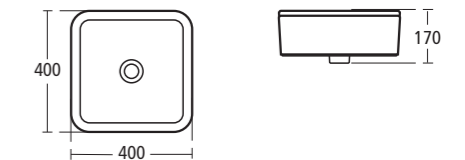

SimplyU Basin mixer

Single lever, built-in, wall mounted

- A4489 AA Cylindrical spout and one oval escutcheon
- A4491 NU Pre-installation kit

SimplyU Basin mixer

Single lever, built-in, wall mounted

- A4482 AA 206mm rectangular spout and one oval escutcheon
- A4491 NU Pre-installation kit

SimplyU Basin mixer

Single lever, built-in, wall mounted

- A4490 AA Cylindrical spout and one rectangular escutcheon
- A4491 NU Pre-installation kit

SimplyU Basin mixer

Single lever, built-in, wall mounted

- A4483 AA 206mm rectangular spout and one rectangular escutcheon
- A4491 NU Pre-installation kit

White pages 20-25

White 50cm Cube basin

- E1224 50cm cube basin, no tap holes
- E1221 50cm cube basin, one tap hole
- E1222 50cm cube basin, two tap holes
- E1223 50cm cube basin, three tap holes
- E1227 Full pedestal
- E0157 Basin fixing set

White 50cm Round basin

- E0117 50cm round basin, no tap holes
- E0007 50cm round basin, one tap hole
- E0008 50cm round basin, two tap holes
- E0026 50cm round basin, two tap holes, without chain hole
- E0009 50cm round basin with three tap holes
- E0015 Full pedestal
- E0157 Basin fixing set

White 40cm Round handrinse basin

- E0119 40cm round handrinse basin, no tap holes
- E0017 40cm round handrinse basin, one tap hole
- E0018 40cm round handrinse basin, two tap holes
- E0079 Contemporary 32 x 75cm seal bottom trap chromium plated

White 40cm Cube vessel basin

No tap holes

- E0036 Vessel basin
- E0095 Vessel fixing bracket

White 40cm Round vessel basin

No tap holes

- E0006 Vessel basin
- E0095 Vessel fixing bracket

White 45cm Round semi-countertop basin

One tap hole

- E0014

White Close coupled WC suite

- E0001 Close coupled/back-to-wall WC bowl with horizontal outlet
- E0002 Cistern with dual flush valve
- E5924 Cistern with single flush valve, 4.5 litres
- E0021 Seat and cover