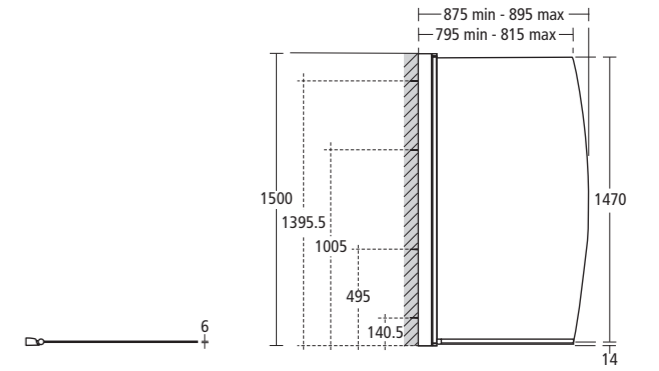

Synergy Bow bath screen

L6211 AA Bow bath screen