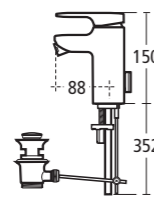

Moments Furniture bath

- **K6429 SV** Bath complete with front panel and two furniture end units, no tap holes
- **K6427 SV** Bath complete with front panel and left-hand furniture end unit, no tap holes
- **K6428 SV** Bath complete with front panel and right-hand furniture end unit, no tap holes
  Care must be taken when the bath is installed with wall tiles. Do not tile onto the bath rim. Front panel attached to wide rim.

Moments Basin mixer

Single lever with pop-up waste, one tap hole

- **A3903 AA** With pop-up waste
- **A5565 AA** With no waste

Moments Handrinse basin mixer

Single lever with pop-up waste, one tap hole

- **A3906** With pop-up waste
- **A5566** With no waste

Moments Bidet mixer

Single lever with pop-up waste, one tap hole

- **A3909**

Moments Bath filler

Single lever, one tap hole

- **A3921**

Moments Bath/shower mixer

Single lever, built-in with diverter, high pressure installations only

- **A3916** Not including spout or shower kit

Moments Shower valve

Thermostatic, Trevi TT, built-in

- **A3970 NU** Shower valve
- **A3919** Faceplate

Moments Shower valve

Single lever, built-in manual, high pressure installations only

- **A3912** Not including shower kit

Moments Shower valve

Thermostatic, Trevi TT, built-in with diverter

- **A3969 NU** Shower valve
- **A3918** Faceplate

Moments Shower column

High pressure installations only

- **K6190 AA** Polished stainless steel

Moments Bath/shower mixer

Single lever, exposed, wall mounted with swivel spout, high pressure installations only

- **A3914 AA** Not including shower kit

Moments Shower valve

Single lever, exposed manual, high pressure installations only

- **A3910 AA** Not including shower kit

Moments Bath spout

Wall mounted with swivel spout

- **A3923 AA**

Moments Control valve

Built-in, high pressure installations only

- **A4018 AA**

Moments Three-way diverter

Built-in, high pressure installations only