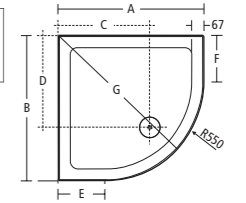

	A	B	C	D	E	F	G
800 x 800	810	810	510	510	260	260	909
900 x 900	910	910	610	610	360	360	1056
1000 x 1000	1010	1010	710	710	460	460	1197

Idealite Quadrant upstand tray

- L6341 Idealite 800 quadrant upstand low profile tray and waste
- L6342 Idealite 900 quadrant upstand low profile tray and waste
- LV69967 Adhesive upstand
- L6310 Idealite Quadrant riser kit
- L6308 Idealite flexible waste pipe