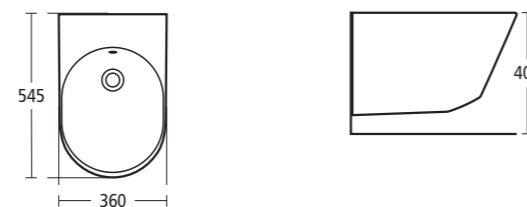

Tonic 75cm Basin unit with one drawer

- **K2167 EG** One drawer, Dark Oak veneer
- **K2167 SV** One drawer, Light Oak veneer

For use with **K0689** 65cm basin and **K0688** 60cm basin.

Tonic Furniture finishes

Tonic Back-to-wall bidet

one tap hole

K5060

Tonic Back-to-wall WC suite

With concealed cistern

- **K3110** Back-to-wall WC bowl with horizontal outlet
- **K7047** Standard seat and cover
- **K7061** Seat and cover, slow close

Tonic Wall mounted WC suite

- **K3101** Wall mounted WC bowl with horizontal outlet
- **K7047** Seat and cover
- **K7061** Seat and cover, slow close

Tonic Bath

Available in 180 x 80cm and 170 x 80cm

- **K6060** 180 x 80cm Idealform bath, height floor to rim: 560 – 595cm
- **E0167** 180cm front bath panel
- **E0165** 80cm end bath panel
- **K6162** 170 x 80cm Idealform bath
- **E0164** 170cm front bath panel
- **E0165** 80cm end bath panel
- **E5836 AA** 90mm bath pop-up waste

Tonic Wall mounted bidet

One tap hole

K5050

Tonic Close coupled WC suite

- **K3104** Close coupled WC bowl with horizontal outlet
- **K4040** Flushvalve cistern, push button
- **K7047** Seat and cover
- **K7061** Seat and cover, slow close

Tonic 140cm Corner bath

- **K6061** 140 x 140cm offset corner bath and panel
- **K6467** 140cm front panel
- **E5836 AA** 90mm bath pop-up waste