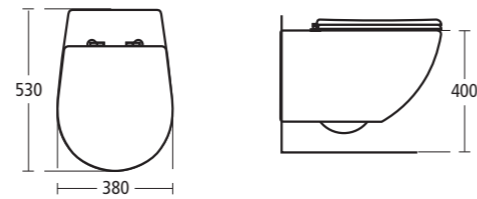

White Wall mounted WC suite

E0005 Wall mounted WC bowl with horizontal outlet
E0021 Seat and cover