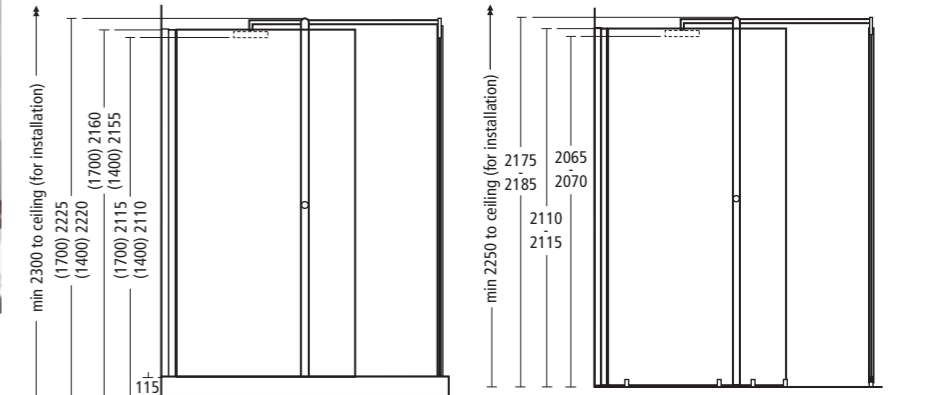

- L8364 AA** 180° Corner, 1700mm, with water delivery system
- L8384 AA** 180° Corner, 1700mm, without water delivery system
- L8370 AA** 180° Corner 1400mm, with water delivery system
- L8374 AA** 180° Corner 1400mm, without water delivery system
- L5234** Shower tray, 1700mm, right-hand
- L5233** Shower tray, 1700mm, left-hand
- L5236** Shower Tray, 1400mm, right-hand
- L5235** Shower Tray, 1400mm, left-hand
- L8385 AA** Wetroom pack*