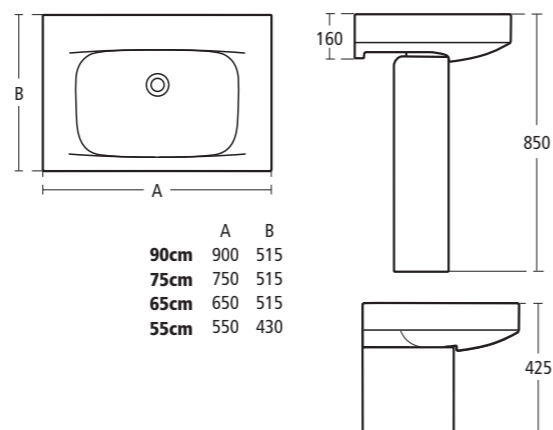

Moments Pedestal and semi-pedestal basin

Available with 90, 75, 65 and 55cm basins

- K0715 90cm basin, one tap hole
- K0716 75cm basin, one tap hole
- K0717 65cm basin, one tap hole
- K0719 55cm basin, one tap hole
- K0074 Semi-pedestal
- K0075 Full pedestal