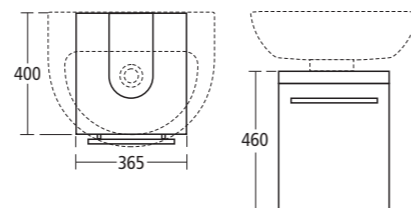

Create 70cm Bath

- E3294 170 x 70cm Idealform bath, no tap holes
- E3194 170cm Unilux front panel
- E3169 70cm Unilux end panel

- L9122 AA Bath shower screen
- L9128 AA Over bath enclosure door

Create 75cm Bath

- E3191 170 x 75cm Idealform bath, no tap holes
- E3194 170cm Unilux front panel
- E3195 75cm Unilux end panel

- L9122 AA Bath shower screen
- L9123 AA Over bath enclosure door

Create 365mm 3/4 Pedestal unit

(Not including handle*, worktop and basin mixer)

- E3311 GA 365mm 3/4 pedestal unit, Oak effect
- E3311 RY 365mm 3/4 pedestal unit, Walnut effect
- E3336 AA Pedestal basin collar, chrome plated
- E3338 AA Handrinse basin collar, chrome plated

For use with:
50 and 40cm Square basins
60 and 55cm Edge basins
45cm Edge handrinse basin
250mm bar handle

Create 365mm Full pedestal unit

(Not including handle**, worktop and basin mixer)

- E3309 GA 365mm full pedestal unit, Oak effect
- E3309 RY 365mm full pedestal unit, Walnut effect
- E3336 AA Pedestal basin collar, chrome plated
- E3338 AA Handrinse basin collar, chrome plated

For use with:
50 and 40cm Square basins
60 and 55cm Edge basins
45cm Edge handrinse basin
385mm bar handle

**for use with 385mm bar handle. See page 154 for product codes.

Create Offset corner bath

- E3176 160 x 105cm Idealform bath, left-hand, no tap holes
- E3177 160 x 105cm Idealform bath, right-hand, no tap holes
- E4815 160 x 105cm Idealform Plus+ bath, left-hand, no tap holes
- E4816 160 x 105cm Idealform Plus+ bath, right-hand, no tap holes
- E3182 Bath panel
- L9125 AA Curved bath screen
- L9127 AA Over bath enclosure door

Create Shower bath

- E3171 170 x 70cm Idealcast bath, left-hand, no tap holes
- E3172 170 x 70cm Idealcast bath, right-hand no tap holes
- E3168 Front panel

- E3169 End panel
- L9120 AA Curved bath shower screen
- L9123 AA Over bath enclosure door