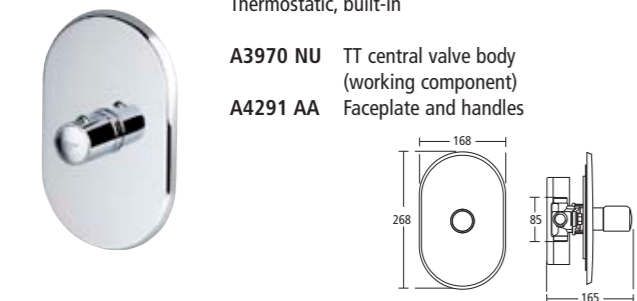

Melange Central shower valve

Thermostatic, built-in

A3970 NU TT central valve body (working component)

A4291 AA Faceplate and handles