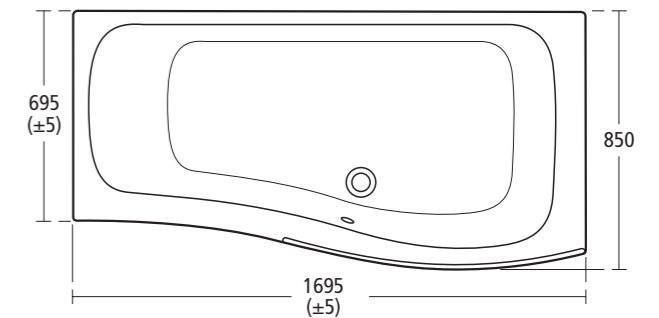

Create Shower bath

- E3171 170 x 70cm Idealcast bath, left-hand, no tap holes
- E3172 170 x 70cm Idealcast bath, right-hand no tap holes
- E3168 Front panel

- E3169 End panel
- L9120 AA Curved bath shower screen
- L9123 AA Over bath enclosure door

Create 500mm Vessel drawer unit

(Not including handle**, worktop and basin mixer)

- E3308 GA 500mm vessel drawer unit, Oak effect
- E3308 RY 500mm vessel drawer unit, Walnut effect

For use with:
42cm Edge vessel basin
385mm bar handle

Create 600mm Vanity chest

(Not including handles**, worktop and basin mixer)

- E3312 GA 600mm vanity chest, Oak effect
- E3312 RY 600mm vanity chest, Walnut effect

For use with:
50cm Edge countertop basin
50cm Square countertop basin
40cm Square countertop basin
385mm bar handle