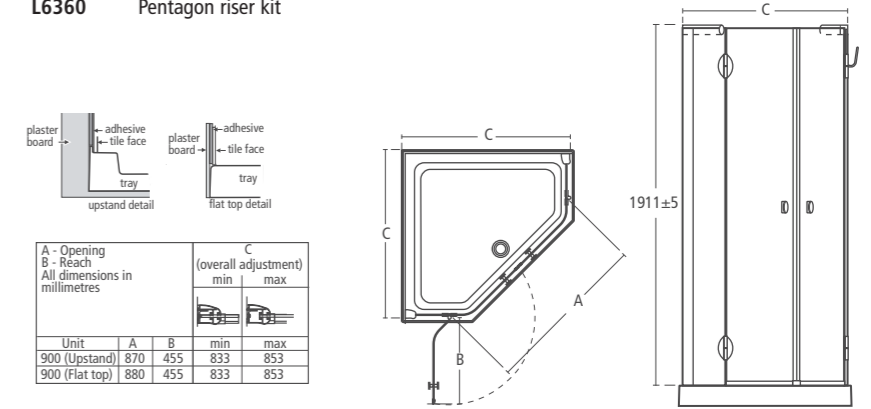

Bliss Pentagon enclosure

- L9181 AA 900mm Flat top pentagon hinged shower door and panels, right-hand
- L9180 AA 900mm Flat top pentagon hinged shower door and panels, left-hand
- L8921 AA 900mm Upstand pentagon hinged shower door and panels, right-hand
- L8920 AA 900mm Upstand pentagon hinged shower door and panels, left-hand
- L6349 900mm Pentagon flat top shower tray
- L6355 900mm Pentagon upstand shower tray
- L6360 Pentagon riser kit

Unit	A	B	C (overall adjustment)	
			min	max
900 (Upstand)	870	455	833	853
900 (Flat top)	880	455	833	853