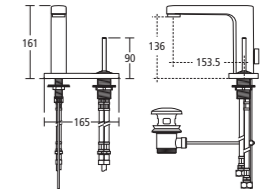

SimplyU Basin mixer

Single lever with two tap holes, high pressure installations only

A4479 AA Rectangular spout and one rectangular escutcheon with pop-up waste