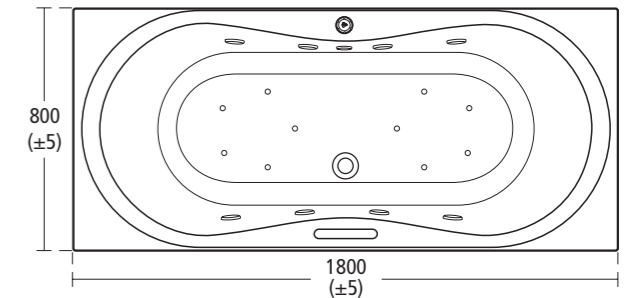

K6465 140 x 140cm corner bath

Height : floor to rim - 640

Whirlpools Moments 180cm Twin Plus bath

K6487 180 x 90cm bath

Height : floor to rim - 640

Whirlpools Aqua Duo 180cm Twin Plus bath

K6408 180 x 80cm bath