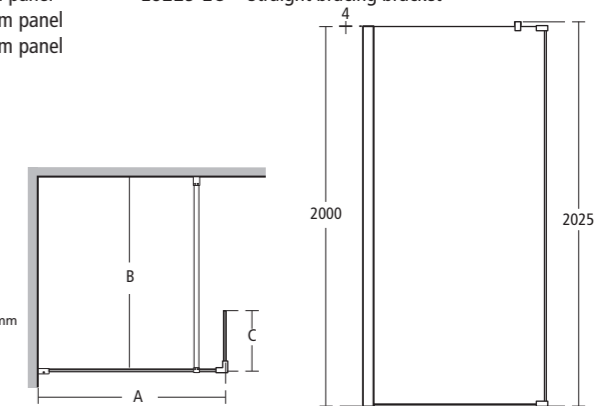

Synergy Corner or alcove wetroom with straight panel and return panel

L6220 EO 700mm Wetroom panel
L6221 EO 760mm Wetroom panel
L6222 EO 800mm Wetroom panel
L6223 EO 900mm Wetroom panel
L6224 EO 1000mm Wetroom panel
L6225 EO 1200mm Wetroom panel
L6226 EO 1400mm Wetroom panel
L6227 EO 1600mm Wetroom panel
L6228 EO 300mm Wetroom return panel
L6229 EO Straight bracing bracket

Panel	Dim.A	Dim.B
700	654 - 677	650 - 994
760	714 - 737	650 - 994
800	754 - 777	650 - 994
900	854 - 877	650 - 994
1000	954 - 977	650 - 994
1200	1154 - 1177	650 - 994
1400	1354 - 1377	650 - 994
1600	1554 - 1577	650 - 994

Recommended opening minimum 500mm

A - Panel size of your choice
B - Straight bracing bracket
C - 300mm return panel