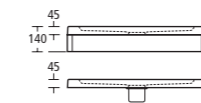

	A	B	C
760 x 760	770	770	385
800 x 800	810	810	405
900 x 900	910	910	455
1000 x 1000	1010	1010	505

Idealite Square upstand tray

- L6333 760 upstand low profile tray and waste
- L6334 800 upstand low profile tray and waste
- L6335 900 upstand low profile tray and waste
- LV69967 Adhesive upstand
- L6309 1200 riser kit (for use with trays up to 1200)
- L6308 Flexible waste pipe