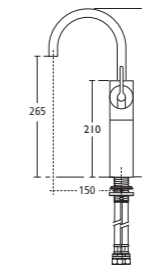

Silver Vessel basin mixer

E0069 AA With no waste