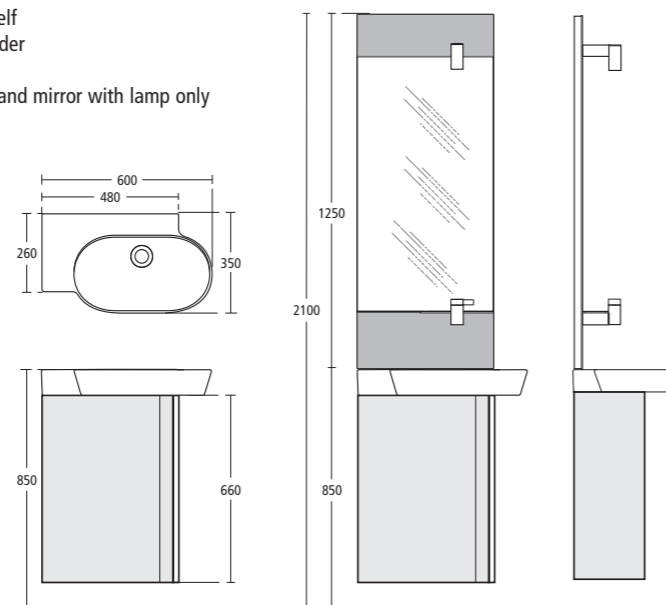

Tonic Guest left-hand unit

- K0703 60cm left-hand basin, height floor to rim: 850mm
- N1069 AA 46cm right-hand mirror with lamp and fitting, and integrated basin mixer
- K2190 48cm right/left-hand basin cabinet Beech veneer, Grey, Gloss Black or Dark Oak effect

Also available:

- E0079 AA Chrome bottle trap waste
- N1072 AA Soap dispenser
- N1073 AA Side glass shelf
- N1074 MY Toilet roll holder
- N1075 AA Side hook
- N1066 AA 46cm right-hand mirror with lamp only