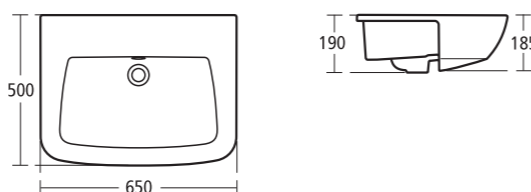

Ventuno 65cm Semi-countertop basin

- T0437 One tap hole