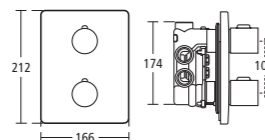

Attitude Shower valve
Thermostatic, built-in

- A4613 AA Faceplate and handles
- A3969 NU TT valve body (working components)