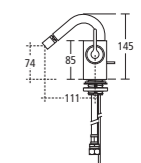

E0070 AA

Silver Bidet mixer

Single lever with one tap hole

E0074 AA With pop-up waste

Silver Bidet mixer

Dual control with one tap hole

E0073 AA With pop-up waste

Silver Idealfill bath filler