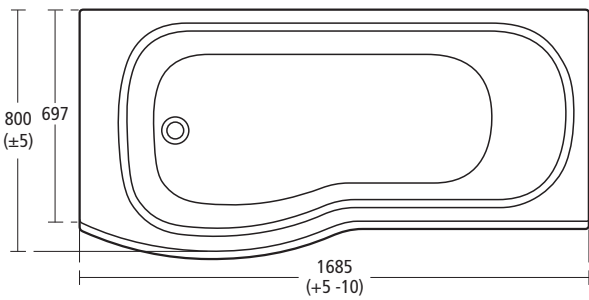

ALTO RANGE

Alto 170 x 70 bath

E7533 Alto Close Coupled HO WC

	A	B	C
60cm	600	490	550
55cm	550	450	505

E7465 Alto 60cm and 55cm Basin

E7600 Alto Close Coupled WC Export

Alto 170 x 75 bath

E7585 Alto 55cm Semi-Countertop Basin

R3419 Alto Wall Mounted WC

R4108 Alto Countertop Basin

	A
1700 x 700	695
1700 x 750	745

Alto baths

E7573 Alto Back to Wall WC

R4108 Alto Countertop Basin

R3706 Alto Floor Standing Bidet

E7445 Alto 50cm Basin

Left hand version illustrated
Right hand version available

E7445 Alto 50cm Basin

Alto double ended bath

E7425 Alto 45cm Handrinse Basin