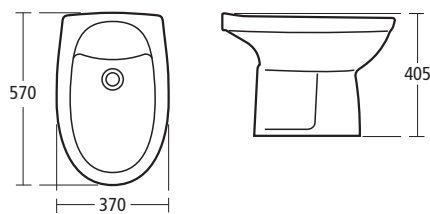

ALTO RANGE

Alto 170 x 70 bath

E7533 Alto Close Coupled HO WC

	A	B	C
60cm	600	490	550
55cm	550	450	505

E7465 Alto 60cm and 55cm Basin

E7600 Alto Close Coupled WC Export

Alto 170 x 75 bath

E7585 Alto 55cm Semi-Countertop Basin

R3419 Alto Wall Mounted WC

R4108 Alto Countertop Basin

	A
1700 x 700	695
1700 x 750	745

Alto baths

E7573 Alto Back to Wall WC

R4108 Alto Countertop Basin

R3706 Alto Floor Standing Bidet

E7445 Alto 50cm Basin

Left hand version illustrated
Right hand version available

E7445 Alto 50cm Basin

Alto double ended bath

E7425 Alto 45cm Handrinse Basin