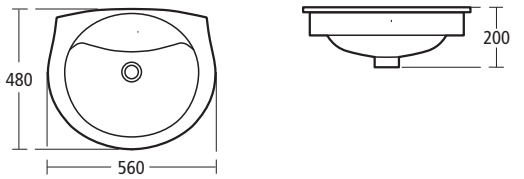

ALTO RANGE

	A	B	C
60cm	600	490	550
55cm	550	450	505

	A
1700 x 700	695
1700 x 750	745

Alto baths

Left hand version illustrated
Right hand version available