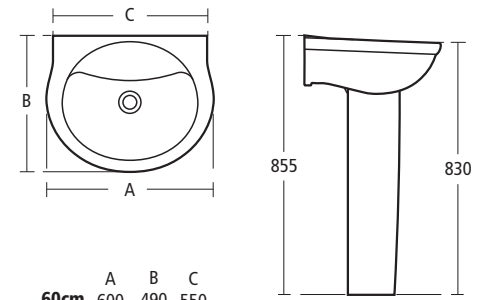

ALTO RANGE

Alto 170 x 70 bath

E7533 Alto Close Coupled HO WC

	A	B	C
60cm	600	490	550
55cm	550	450	505

E7465 Alto 60cm and 55cm Basin

E7600 Alto Close Coupled WC Export

Alto 170 x 75 bath

E7585 Alto 55cm Semi-Countertop Basin

R3419 Alto Wall Mounted WC

R4108 Alto Countertop Basin

	A
1700 x 700	695
1700 x 750	745

Alto baths

E7573 Alto Back to Wall WC

R4108 Alto Countertop Basin

R3706 Alto Floor Standing Bidet

E7445 Alto 50cm Basin

Left hand version illustrated
Right hand version available

E7445 Alto 50cm Basin

Alto double ended bath

E7425 Alto 45cm Handrinse Basin