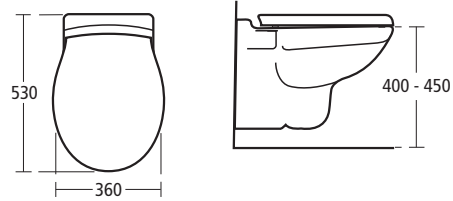

ALTO RANGE

Alto 170 x 70 bath

E7533 Alto Close Coupled HO WC

	A	B	C
60cm	600	490	550
55cm	550	450	505

E7465 Alto 60cm and 55cm Basin

E7600 Alto Close Coupled WC Export

Alto 170 x 75 bath

E7585 Alto 55cm Semi-Countertop Basin

R3419 Alto Wall Mounted WC

R4108 Alto Countertop Basin

	A
1700 x 700	695
1700 x 750	745

Alto baths

E7573 Alto Back to Wall WC

R4108 Alto Countertop Basin

R3706 Alto Floor Standing Bidet

E7445 Alto 50cm Basin

Left hand version illustrated
Right hand version available

E7445 Alto 50cm Basin

Alto double ended bath

E7425 Alto 45cm Handrinse Basin