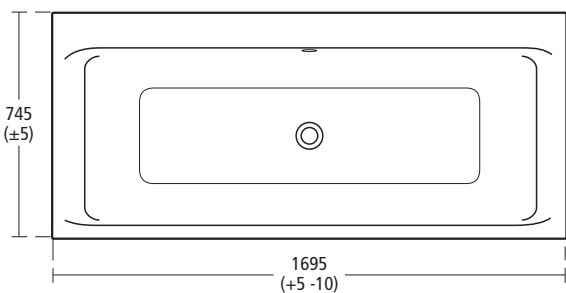

ALTO RANGE

Alto 170 x 70 bath

E7533 Alto Close Coupled HO WC

	A	B	C
60cm	600	490	550
55cm	550	450	505

E7465 Alto 60cm and 55cm Basin

E7600 Alto Close Coupled WC Export

Alto 170 x 75 bath

E7585 Alto 55cm Semi-Countertop Basin

R3419 Alto Wall Mounted WC

R4108 Alto Countertop Basin

	A
1700 x 700	695
1700 x 750	745

Alto baths

E7573 Alto Back to Wall WC

R4108 Alto Countertop Basin

R3706 Alto Floor Standing Bidet

E7445 Alto 50cm Basin

Left hand version illustrated
Right hand version available

E7445 Alto 50cm Basin

Alto double ended bath

E7425 Alto 45cm Handrinse Basin