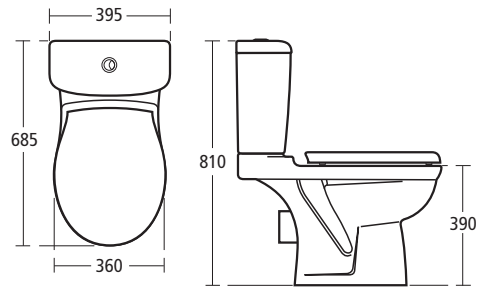

ALTO RANGE

Alto 170 x 70 bath

E7533 Alto Close Coupled HO WC

	A	B	C
60cm	600	490	550
55cm	550	450	505

E7465 Alto 60cm and 55cm Basin

E7600 Alto Close Coupled WC Export

Alto 170 x 75 bath

E7585 Alto 55cm Semi-Countertop Basin

R3419 Alto Wall Mounted WC

R4108 Alto Countertop Basin

	A
1700 x 700	695
1700 x 750	745

Alto baths

E7573 Alto Back to Wall WC

R4108 Alto Countertop Basin

R3706 Alto Floor Standing Bidet

E7445 Alto 50cm Basin

Left hand version illustrated
Right hand version available

E7445 Alto 50cm Basin

Alto double ended bath

E7425 Alto 45cm Handrinse Basin