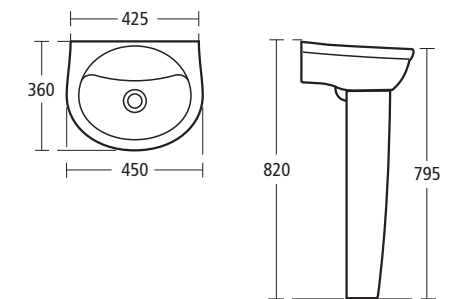

ALTO RANGE

Alto 170 x 70 bath

E7533 Alto Close Coupled HO WC

	A	B	C
60cm	600	490	550
55cm	550	450	505

E7465 Alto 60cm and 55cm Basin

E7600 Alto Close Coupled WC Export

Alto 170 x 75 bath

E7585 Alto 55cm Semi-Countertop Basin

R3419 Alto Wall Mounted WC

R4108 Alto Countertop Basin

	A
1700 x 700	695
1700 x 750	745

Alto baths

E7573 Alto Back to Wall WC

R4108 Alto Countertop Basin

R3706 Alto Floor Standing Bidet

E7445 Alto 50cm Basin

Left hand version illustrated
Right hand version available

E7445 Alto 50cm Basin

Alto double ended bath

E7425 Alto 45cm Handrinse Basin