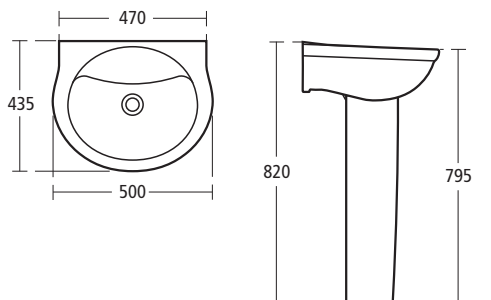

ALTO RANGE

Alto 170 x 70 bath

E7533 Alto Close Coupled HO WC

	A	B	C
60cm	600	490	550
55cm	550	450	505

E7465 Alto 60cm and 55cm Basin

E7600 Alto Close Coupled WC Export

Alto 170 x 75 bath

E7585 Alto 55cm Semi-Countertop Basin

R3419 Alto Wall Mounted WC

R4108 Alto Countertop Basin

	A
1700 x 700	695
1700 x 750	745

Alto baths

E7573 Alto Back to Wall WC

R4108 Alto Countertop Basin

R3706 Alto Floor Standing Bidet

E7445 Alto 50cm Basin

Left hand version illustrated
Right hand version available

E7445 Alto 50cm Basin

Alto double ended bath

E7425 Alto 45cm Handrinse Basin