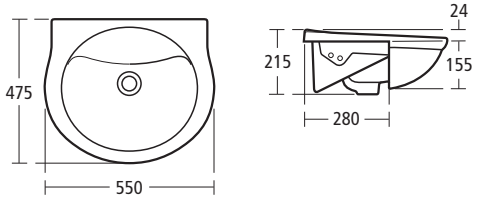

ALTO RANGE

Alto 170 x 70 bath

E7533 Alto Close Coupled HO WC

	A	B	C
60cm	600	490	550
55cm	550	450	505

E7465 Alto 60cm and 55cm Basin

E7600 Alto Close Coupled WC Export

Alto 170 x 75 bath

E7585 Alto 55cm Semi-Countertop Basin

R3419 Alto Wall Mounted WC

R4108 Alto Countertop Basin

	A
1700 x 700	695
1700 x 750	745

Alto baths

E7573 Alto Back to Wall WC

R4108 Alto Countertop Basin

R3706 Alto Floor Standing Bidet

E7445 Alto 50cm Basin

Left hand version illustrated
Right hand version available

E7445 Alto 50cm Basin

Alto double ended bath

E7425 Alto 45cm Handrinse Basin