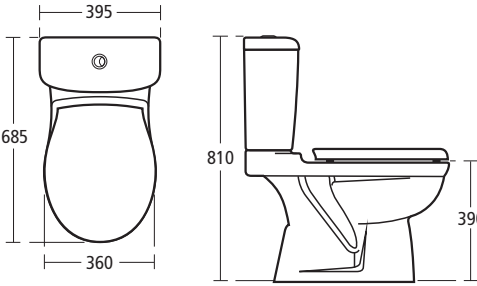

ALTO RANGE

Alto 170 x 70 bath

E7533 Alto Close Coupled HO WC

	A	B	C
60cm	600	490	550
55cm	550	450	505

E7465 Alto 60cm and 55cm Basin

E7600 Alto Close Coupled WC Export

Alto 170 x 75 bath

E7585 Alto 55cm Semi-Countertop Basin

R3419 Alto Wall Mounted WC

R4108 Alto Countertop Basin

	A
1700 x 700	695
1700 x 750	745

Alto baths

E7573 Alto Back to Wall WC

R4108 Alto Countertop Basin

R3706 Alto Floor Standing Bidet

E7445 Alto 50cm Basin

Left hand version illustrated
Right hand version available

E7445 Alto 50cm Basin

Alto double ended bath

E7425 Alto 45cm Handrinse Basin