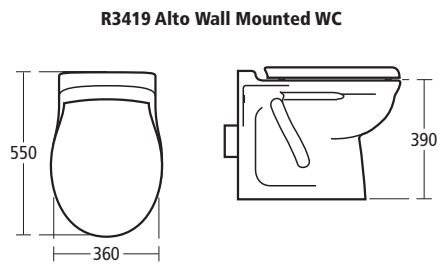

ALTO RANGE

Alto 170 x 70 bath

E7533 Alto Close Coupled HO WC

	A	B	C
60cm	600	490	550
55cm	550	450	505

E7465 Alto 60cm and 55cm Basin

E7600 Alto Close Coupled WC Export

Alto 170 x 75 bath

E7585 Alto 55cm Semi-Countertop Basin

R3419 Alto Wall Mounted WC

R4108 Alto Countertop Basin

	A
1700 x 700	695
1700 x 750	745

Alto baths

E7573 Alto Back to Wall WC

R4108 Alto Countertop Basin

R3706 Alto Floor Standing Bidet

E7445 Alto 50cm Basin

Left hand version illustrated
Right hand version available

E7445 Alto 50cm Basin

Alto double ended bath

E7425 Alto 45cm Handrinse Basin