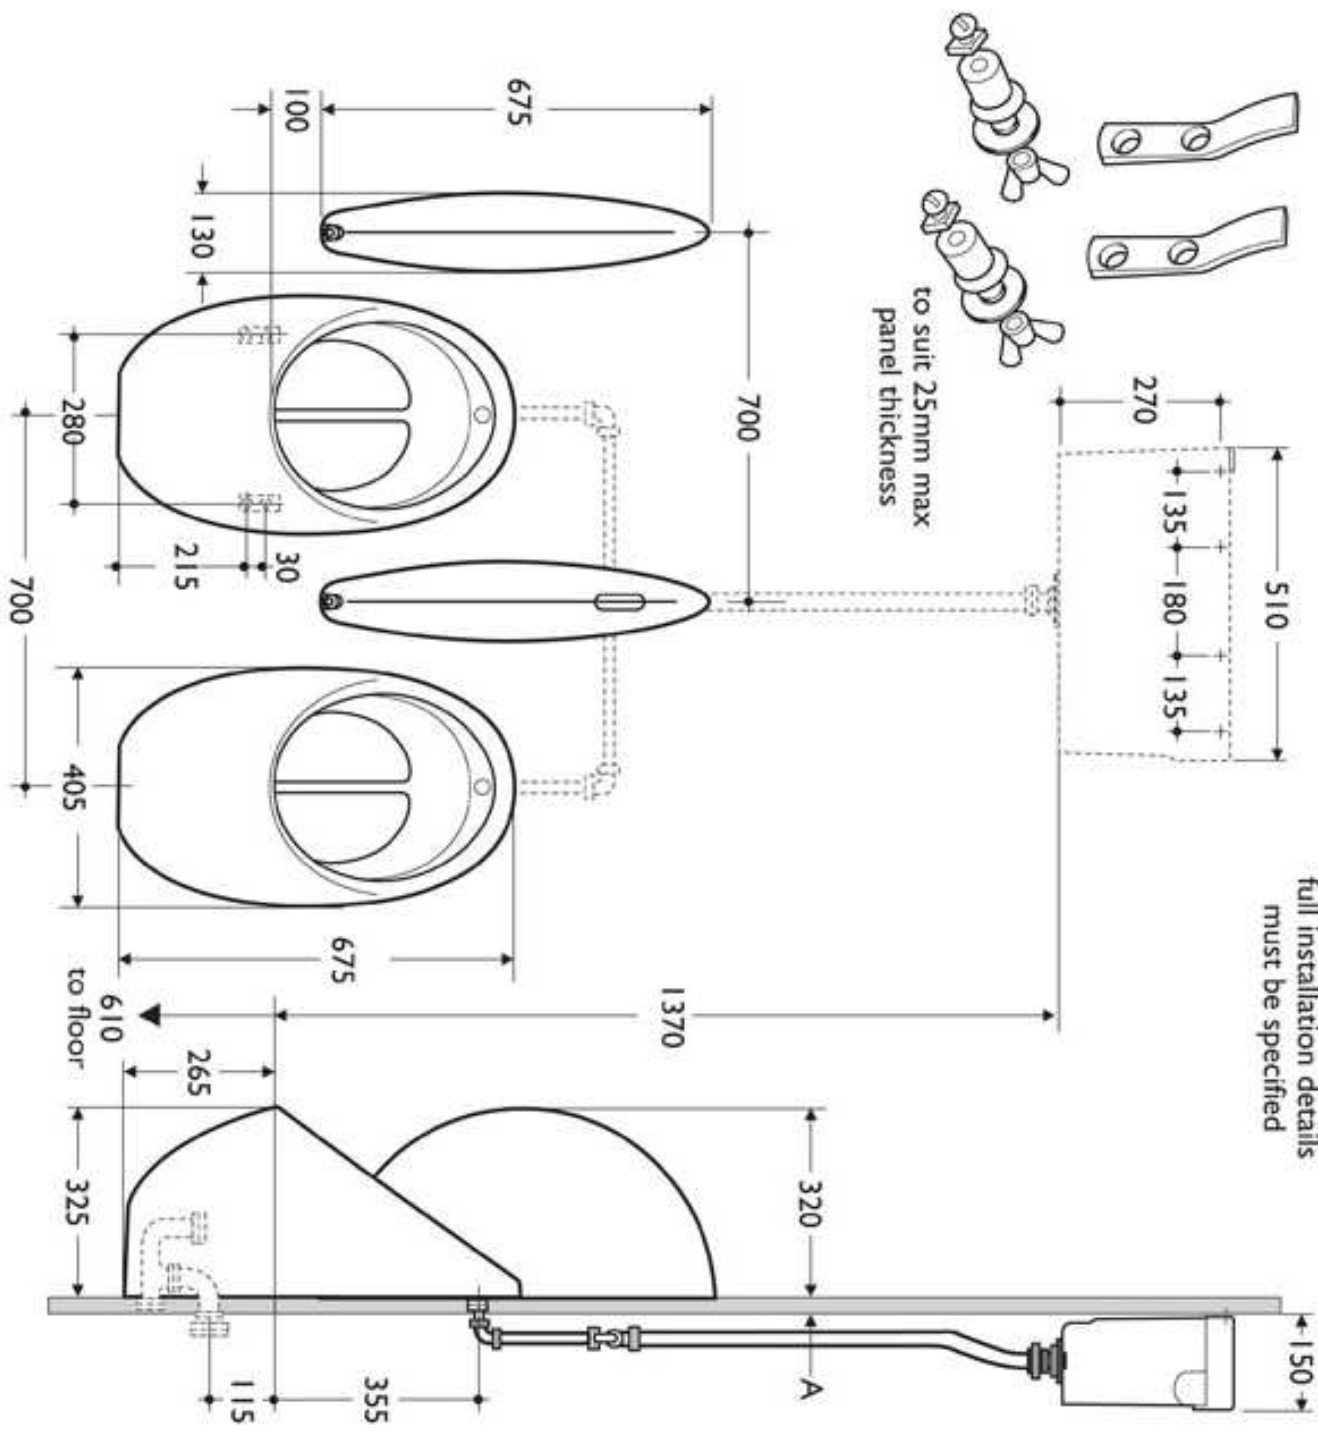

If dimension A exceeds 25mm, full installation details must be specified

Urinals for junior use should be set at 510mm from floor to lip of bowl