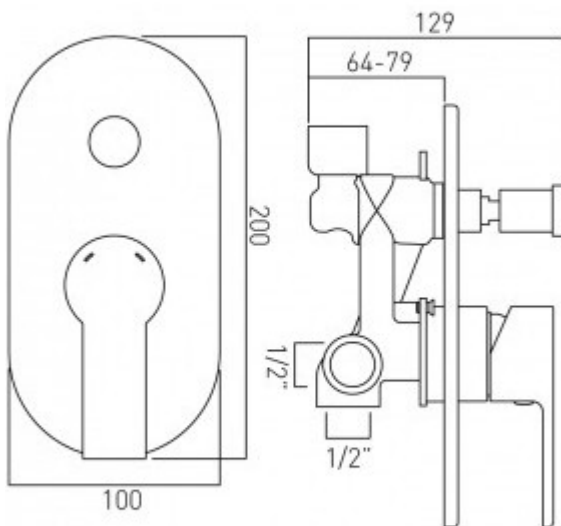

technical drawing

description:

concealed shower valve
with diverter
single lever
wall mounted
ceramic cartridge CAR-K35A
2 x 1/2" female inlets
2 x 1/2" female outlets
min-max wall mount 64-79mm
optimum installation depth 72mm