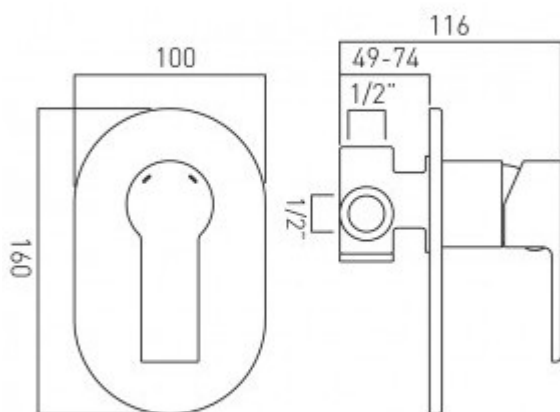

technical drawing

description:

concealed shower valve
single lever
wall mounted
ceramic cartridge CAR-K35A
2 x 1/2" female inlets
1 x 1/2" female outlet
min-max wall mount 49-74mm
optimum installation depth 62mm