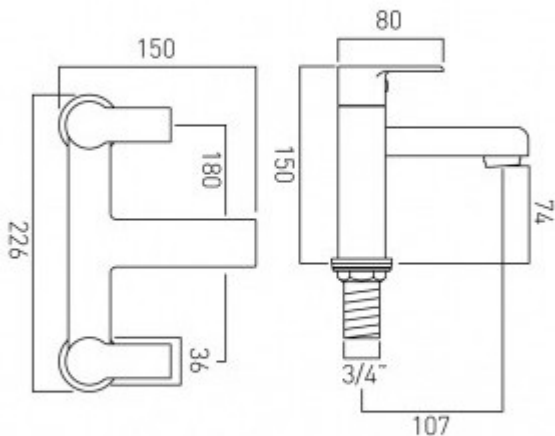

technical drawing

**description:**

2 hole bath filler  
deck mounted  
cold ceramic cartridge ION-VALVE/CD/CL-3/4  
hot ceramic cartridge ION-VALVE/CD/HT-3/4  
2 x 3/4" fitted tails  
deck mount drill hole diameter 28-30mm

**finishes:**

chrome

**minimum operating pressure:** 0.5 bar LP

**guarantee:**

12 year guarantee

VADO wedmore road cheddar somerset england bs27 3eb

tel 01934 744466 fax 01934 744345 sales@vado-uk.com www.vado-uk.com