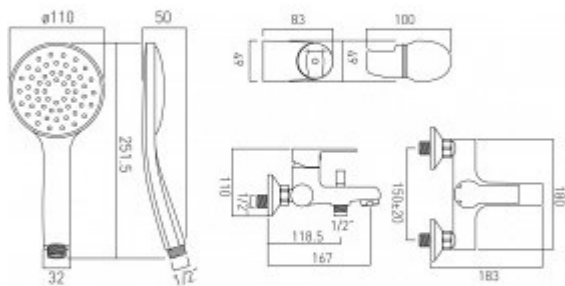

technical drawing

description:

exposed bath shower mixer
single lever
wall mounted
with shower kit
with water flow aerator
ceramic cartridge CAR-K35B
2 x 1/2" inlets
1 x 1/2" shower outlet

finishes:

chrome