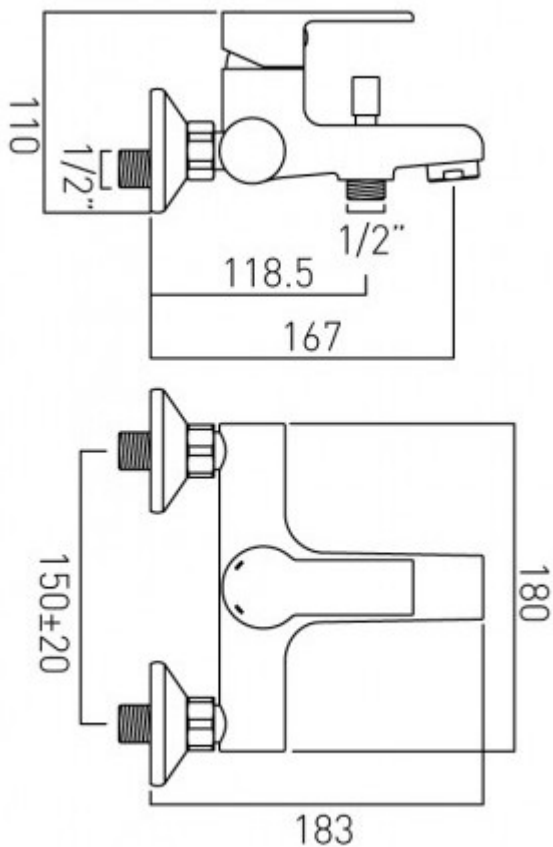

technical drawing

description:

exposed bath shower mixer
single lever
wall mounted
without shower kit
with water flow aerator
ceramic cartridge CAR-K35B
2 x 1/2" inlets
1 x 1/2" shower outlet

finishes:

chrome

minimum operating pressure: 1.5 bar MP

Eco flow regulator: FR-SHOWER/9-C/P

guarantee:

12 year guarantee

VADO wedmore road cheddar somerset england bs27 3eb

tel 01934 744466 fax 01934 744345 sales@vado-uk.com www.vado-uk.com