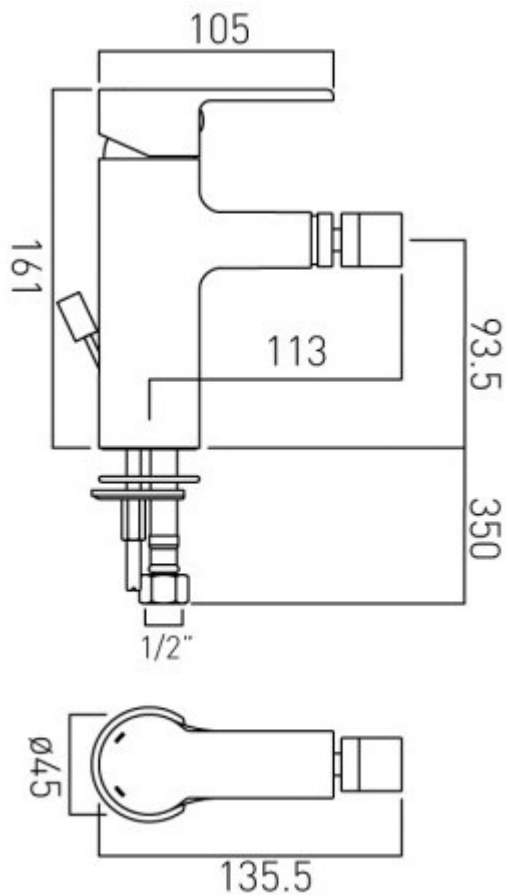

technical drawing

description:

mono bidet mixer
single lever
deck mounted
with pop-up waste
with water flow aerator
ceramic cartridge CAR-K35B
2 x 1/2" nut x 425mm flexipipe connections
deck mount drill hole diameter 34mm

finishes:

chrome

minimum operating pressure: 0.3 bar LP

Eco **flow regulator:** FR-100/5-PLA

guarantee:

12 year guarantee

VADO wedmore road cheddar somerset england bs27 3eb

tel 01934 744466 fax 01934 744345 sales@vado-uk.com www.vado-uk.com