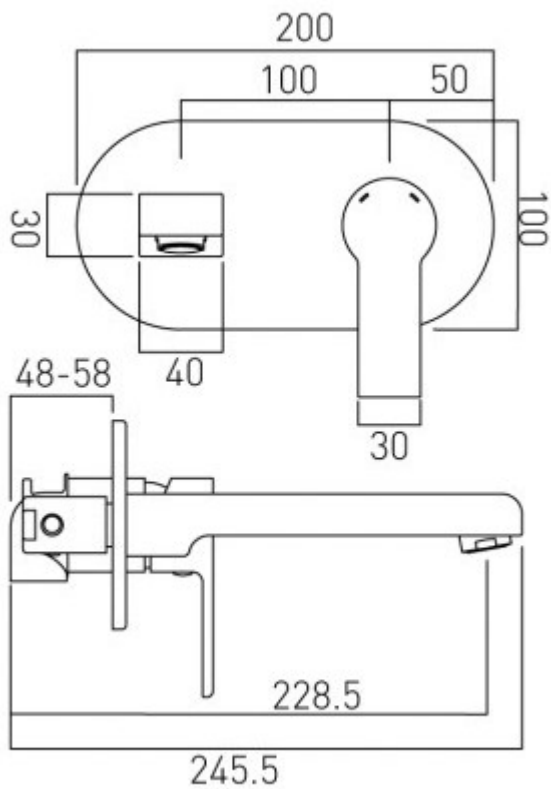

technical drawing

description:

2 hole basin mixer
single lever
wall mounted
with oval backplate
with water flow aerator
ceramic cartridge CAR-K35A
2 x 1/2" female inlets
min-max wall mount 48-58mm

finishes:

chrome

minimum operating pressure: 0.2 bar LP

Eco **flow regulator:** FR-100/5-PLA

guarantee:

12 year guarantee

VADO wedmore road cheddar somerset england bs27 3eb

tel 01934 744466 fax 01934 744345 sales@vado-uk.com www.vado-uk.com