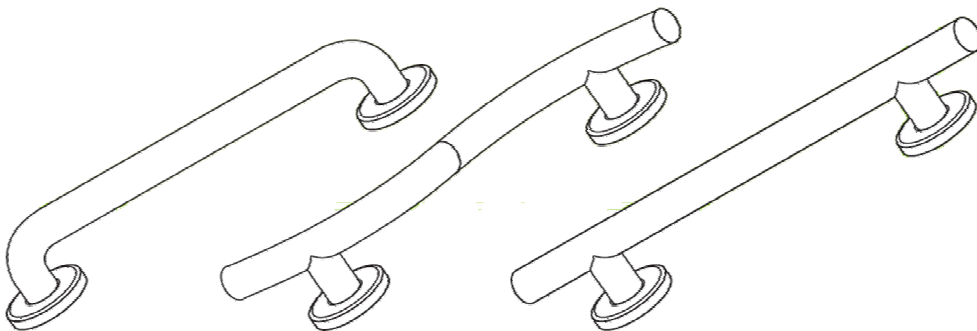

Please note: Any fixings supplied in this package will not suit every type of wall. Consult a qualified tradesman before fitting.

Bristan, Birch Coppice Business Park, Dordon, Tamworth, B78 1SG
Telephone: 0844 701 6274 Facsimile: 0844 701 6275
Web Site: www.bristan.com Email: enquire@bristan.com

Guarantee

Delivery

0844 7016273

The information contained on this page was correct at date of issue. Fitting dimensions are provided as a guide only. Some variation may occur due to manufacturing tolerances. Bristan pursues a policy of continuing improvement in design and performance of its products and so reserves the right to change specifications without prior notice. For latest prices and delivery to your door visit MyTub Ltd - www.mytub.co.uk - info@mytub.co.uk