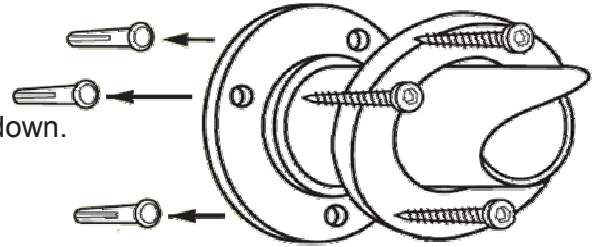

Support Rail with Concealed fixings

Fitting and user instructions

Congratulations on purchasing your support rail.

The Support Rail offers a safe hand hold providing:

- * a support to push or pull against when standing up or sitting down.
- * a steadying support & balance when standing or dressing.
- * a firm grip whilst transferring from one position to another.
- * aesthetically pleasing concealed fixings.

Fitting

WARNING: Before fitting, ensure that there are no concealed electrical cables or pipes where the fixing holes are to be drilled. If installing a metallic rail in a bath/shower area the rail may need to be earthed (IEE wiring regulations); not all rails are suitable for use in a wet area.

1. Ensure the wall and fixings being used are suitable. Nymas are unable to specify fixings due to the number of fixing/wall type combinations.
2. Position the Support Rail on the wall either horizontally or at an angle to suit and mark the hole locations.
3. Drill the holes to the correct depth for the wall and fixing type used.
4. Ensure the rail is securely fastened to the wall and fit flange covers to conceal the fixings.