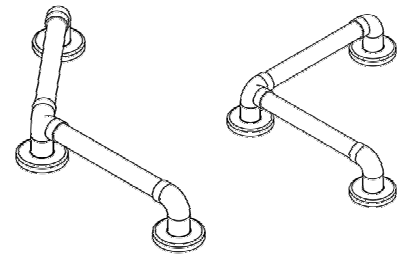

Fitting

WARNING: Before fitting, ensure that there are no concealed electrical cables or pipes where the fixing holes are to be drilled. If installing a metallic rail in a bath/shower area the rail may need to be earthed (IEE wiring regulations); not all rails are suitable for use in a wet area.

1. Ensure the wall and fixings being used are suitable. Nymas are unable to specify fixings due to the number of fixing/wall type combinations.
2. Position the Support Rail on the wall either horizontally or at an angle to suit and mark the hole locations.
3. Drill the holes to the correct depth for the wall and fixing type used.
4. Ensure the rail is securely fastened to the wall and fit flange covers to conceal the fixings.

If in doubt about anything on this sheet consult a suitably qualified professional.

Using The Support Rail

- Before first use, check that the Support Rail is securely fitted to the wall.
- Use the Support Rail to assist; **NEVER** apply your full weight to the support rail.
- Regularly clean the Support Rail with a non-abrasive proprietary cleaner.
- All fixings and bolts should be checked on a regular basis by a competent person.