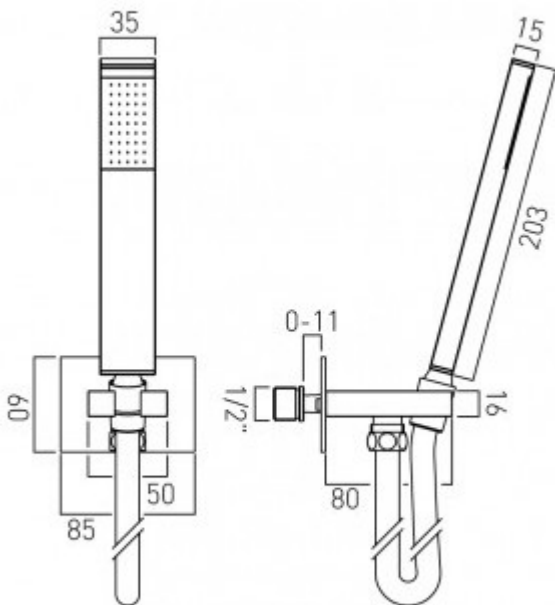

technical drawing

description:

single function mini shower kit
wall mounted
with hose and bracket with integral outlet
1/2" inlet
min-max wall mount 0-11mm

finishes:

chrome

minimum operating pressure: 1.0 bar MP

Eco flow regulator: FR-SHOWER/9-C/P

guarantee:

12 year guarantee

VADO wedmore road cheddar somerset england bs27 3eb

tel 01934 744466 fax 01934 744345 sales@vado-uk.com www.vado-uk.com