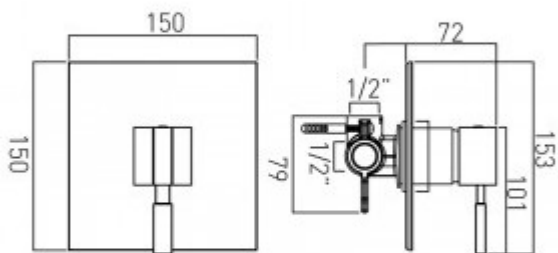

technical drawing

description:

concealed shower valve
single lever
wall mounted
ceramic cartridge CAR-K40A
2 x 1/2" inlets
1 x 1/2" outlet
min-max wall mount 45-80mm
optimum installation depth 63mm

finishes: