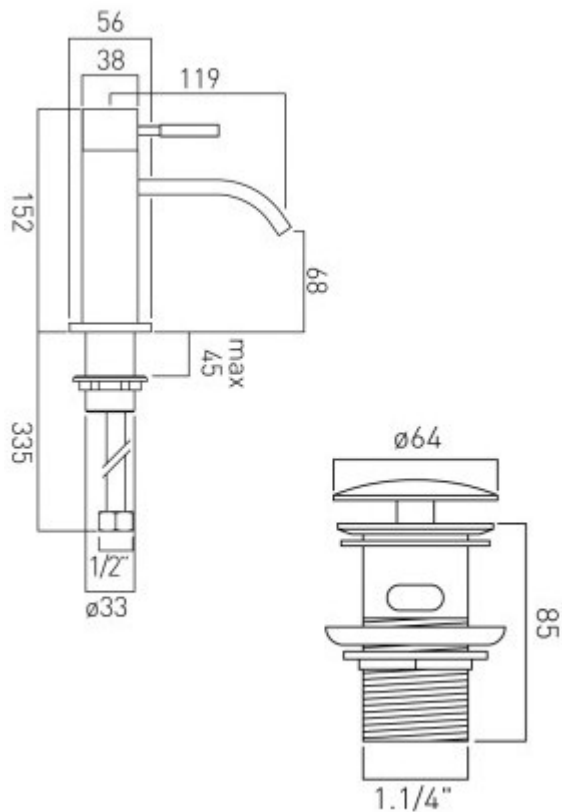

technical drawing

description:

mono basin mixer
single lever
deck mounted
smooth bodied
with clic-clac waste
ceramic cartridge CAR-K28A
2 x 1/2" nut x 400mm flexipipe connections
deck mount drill hole diameter 34mm

finishes:

chrome

minimum operating pressure: 1.0 bar MP

ECO flow regulator: FR-100/5-PLA

guarantee:

12 year guarantee

VADO wedmore road cheddar somerset england bs27 3eb

tel 01934 744466 fax 01934 744345 sales@vado-uk.com www.vado-uk.com