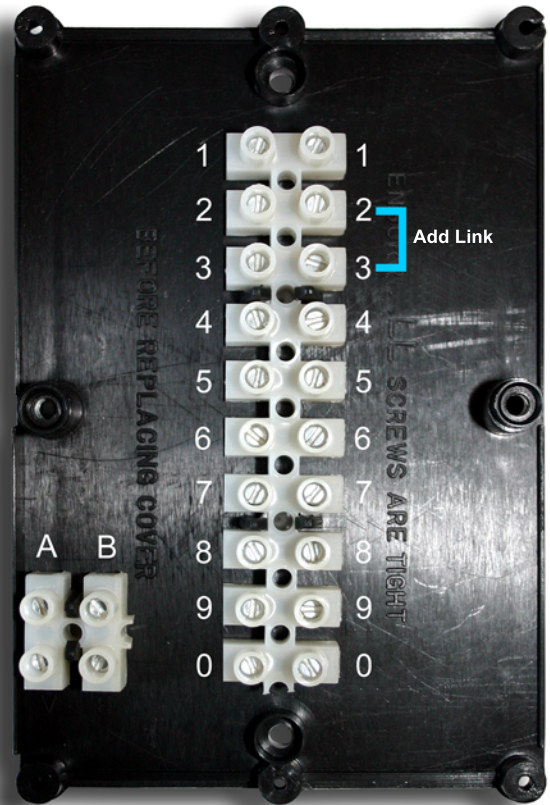

Wiring Centre WIR12JB

Tower Controls

S Plan System (2 x 2 Port Valves)

Junction Box 12JB	1	2/3	4	5	6	7	8	9	0	A	B
Programmer QE2/QM2		N	L		4		3				
Boiler/Pump	Earth	N		L							
Pipe Cylinder Stat							Com	Call		Sat (not used)	
Room stat		N			L	S/L					
Valve Heating	Green / Yellow	Blue	Grey	Orange		Brown Heating					
Valve Hot Water								Brown Hot Water			
Fused Spur (3A)	Earth	Neutral	Live	Important!! There must be no other mains supply connected.							

This terminal is not used in this application

S Plan System + Extra Zone (3 x 2 Port Valves)

Junction Box 12JB	1	2/3	4	5	6	7	8	9	0	A	B
Programmer QE2/QM2		N	L		4		3				
Boiler/Pump	Earth	N		L							
Pipe Cylinder Stat							Com	Call		Sat (not used)	
Room stat		N			L	S/L					
Zone Stat		N			L				S/L		
Valve Heating	Green / Yellow	Blue	Grey	Orange		Brown Heating					
Valve Hot Water								Brown Hot Water	Brown Zone 2		
Fused Spur (3A)	Earth	Neutral	Live	Important!! There must be no other mains supply connected.							

This terminal is not used in this application

Y Plan System (1 x 3 Port Mid-Position Valve)

Junction Box 12JB	1	2/3	4	5	6	7	8	9	0	A	B
Programmer QE2/QM2		N	L		4		3	1			
Pipe Cylinder Stat					Call		Com	Sat			
Room stat		N			L	S/L					
VAL322MP	Green / Yellow	Blue		Orange		White		Grey			
Fused Spur (3A)	Earth	Neutral	Live	Important!! There must be no other mains supply connected.							

These terminals are not used in this application

SWITCH ON TO COMFORT

Thermostats	N	L	S/L
		Com	Call Sat
STRS1		1	2
STRSN	4	1	3
Pipe Cylinder Stat		1	2 3

Note: Connect a wired link between terminals 2 & 3
If no room stat used link terminals 6 & 7