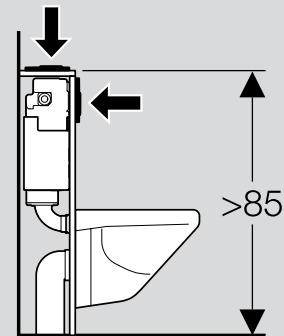

115.942.KA.1
Gloss chrome/matt chrome/
plastic
pneumatic hand push
button for UP200 and UP320

115.942.11.1
White

241.119.21.1
Gloss chrome/plastic
pneumatic short wall palm push
button for AP123 furniture
cistern
Ø 62 mm

241.119.11.1
White/plastic

Geberit UP200

Features:

- Geberit UP200 is suitable for PreWall installations with shelf heights of 85 or 100 cm
- Front or top actuation
- Guaranteed availability of function-maintaining spare parts for 25 years