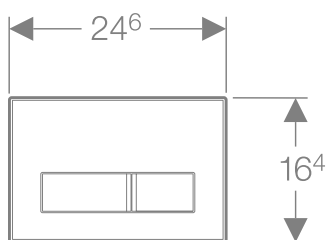

Tango

Mambo

Geberit UP320

The Geberit UP320 concealed cistern is an innovative tool-free product:

- The Geberit UP320 is suitable for inwall and PreWall installations with shelf heights above 110 cm
- Front actuation
- Guaranteed availability of function-maintaining spare parts for 25 years

Not only helps you to save space, but can also save water through 6/3 litre dual flush operation

Die-cast zinc

Single flush

Complimentary design also available for urinal flush controls

Stainless steel

Single flush

Complimentary design also available for urinal flush controls