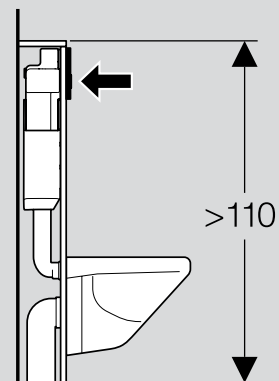

115.760.KA.1
Gloss chrome/matt chrome

115.751.00.1
Brushed stainless steel

Geberit UP320

The Geberit UP320 concealed cistern is an innovative tool-free product:

- The Geberit UP320 is suitable for inwall and PreWall installations with shelf heights above 110 cm
- Front actuation
- Guaranteed availability of function-maintaining spare parts for 25 years

Not only helps you to save space, but can also save water through 6/3 litre dual flush operation

Die-cast zinc

Single flush

Complimentary design also available for urinal flush controls

Stainless steel

Single flush