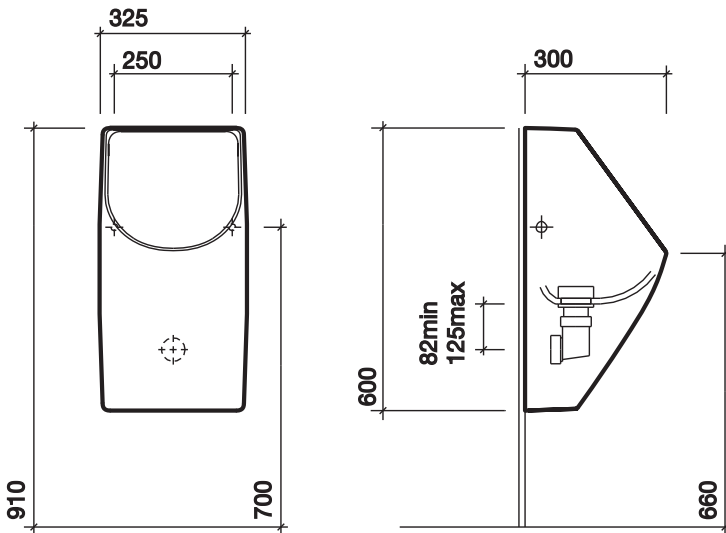

**waterless urinal**

325 x 600 x 300mm,  
including fixings

**VC7530WH**

**odourwise**

Odourwise installation pack:

White 1.5" BSP (75mm flange)

**TW6850WH**

Chrome 1.5" BSP (75mm flange)

**finish**

KeraTect (easy clean glaze)

**colour**

White WH.

**fixings**

Bowl screwed to wall with brackets.

All measurements shown are in millimetres. Drawing sizes are not to scale.

Lawton Road, Alsager, Stoke-on-Trent ST7 2DF, UK  
Tel: +44(0) 1270 879777 Fax: +44(0) 1270 873864  
www.twyfordbathrooms.com UK Technical Helpline Tel: 0870 840 0437 Fax: 0870 840 0438